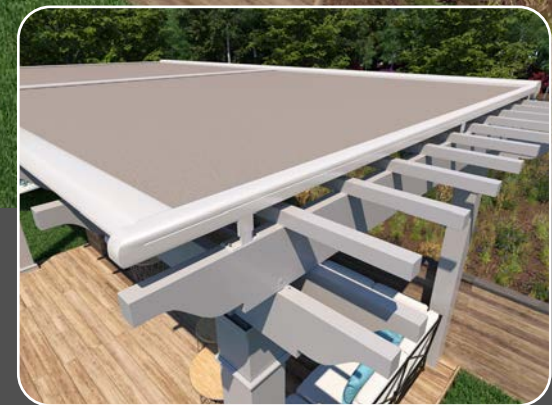

Learn more about ShadeFlex® Classic [↗](#)

ShadeFlex® Cloud

A durable retractable canopy to retrofit an existing pergola or add to a new design and attaches beneath the rafters of a pergola or shade structure.

Learn more about ShadeFlex® Cloud [↗](#)

An elegant retractable canopy for a new or existing pergola or structure and is designed to attach between the rafters for a fully integrated appearance.

Learn more about ShadeFlex® Fit [↗](#)

ShadeFlex® Glide

An excellent way to go from sun to shade with the touch of a button. Glide is a motorized canopy that can be easily added to any pergola made from wood or other materials.

[Learn more about ShadeFlex® Glide](#) 