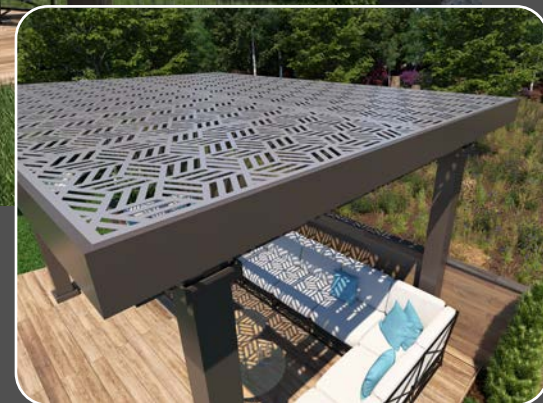

[Learn more about Stratus](#) 

Harbor is an elegantly simple aluminum pergola fitted with a HDPE shade canopy that provides protection from the sun and adds beauty to any outdoor space.

Learn more about Harbor [↗](#)

A photograph of a modern architectural walkway. The walkway is covered by a white fiberglass pergola structure with a grid of beams. The pergola is supported by white columns on stone bases. The walkway leads to a brick building with multiple stories and balconies. The scene is set outdoors with greenery and a clear blue sky. The text "Fiberglass Structures" is overlaid on the image in a white, sans-serif font.

[Learn more about Solare](#) 

Reverie

This modern pergola design features a double box beam and inlaid shade panels that makes for an inviting addition to any outdoor living space. Reverie has a sleek refined look that creates a beautiful focal point in any setting.

[Learn more about Reverie](#) 

A modern pergola design with an integrated ShadeFlex retractable canopy is what makes this shade structure the perfect addition to your outdoor living space.

[Learn more about Playa](#) 