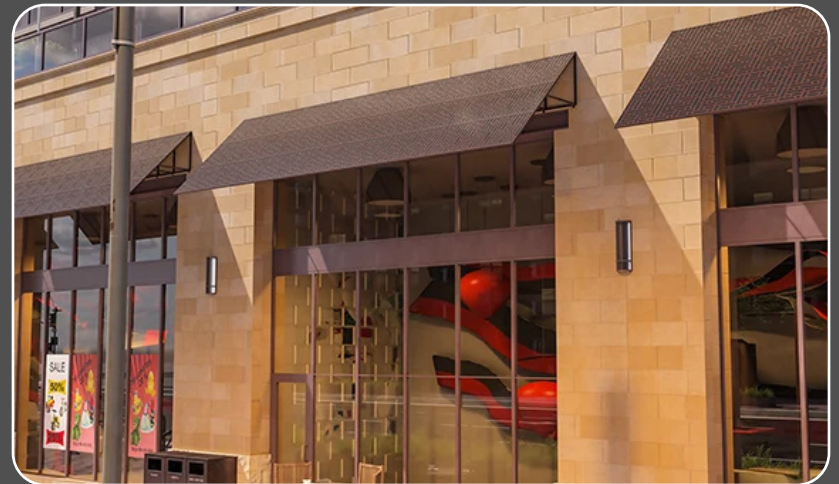

UMBRA

by Structureworks

At Structureworks, we understand that the beauty of natural light in a space is matched only by the need to manage it with precision and style.

We created architectural canopies and sun control systems that are designed not only to enhance the comfort and efficiency of an environment but also to add a sleek, modern aesthetic that compliments the architectural vision.

With a dynamic range of solutions from elegant sunshades to protective canopies, we deliver the ultimate combination of form and function that are tailored to your specific requirements, ensuring optimal light diffusion, thermal comfort, and energy savings.

Canopies

Awnings