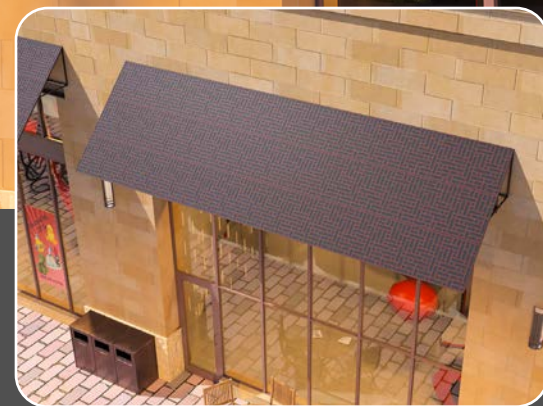

AC450p

Umbral AC450p metal awnings, featuring an extended canopy, are the perfect solution for entrance covers, walkway shades, or as permanent sunshades over windows.

Learn more about Umbral AC450p [↗](#)