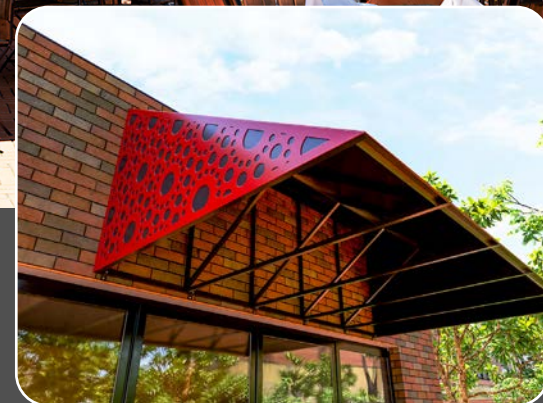

AC100p

Umbral AC100p metal awnings add a unique design aesthetic to buildings and storefronts by incorporating unique patterns that triumph over traditional standing seam awnings.

Learn more about Umbral AC100p [↗](#)