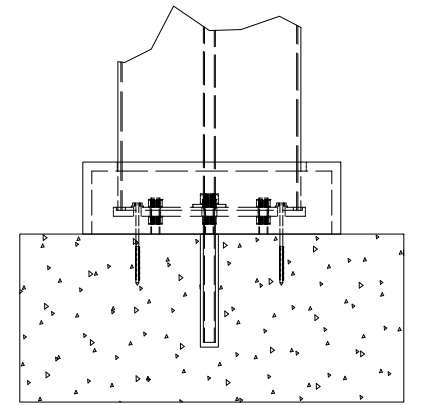

CLASSIC TRIM STANDARD TRIM

CONCRETE MOUNT

FRAMING MOUNT

© 2021 Structureworks

DESCRIPTION			
12' WIDE X 18' PROJECTION ATTACHED TREX PERGOLA			
REV	BY	DESCRIPTION	DATE
1	NB	INITIAL RELEASE	03/31/21
Trex® Pergola™			
www.trexpergola.com 888.908.4965			