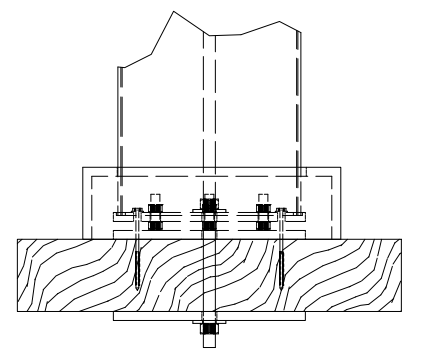

CLASSIC TRIM STANDARD TRIM

CONCRETE MOUNT

FRAMING MOUNT

© 2021 Structureworks

DESCRIPTION			
12' WIDE X 18' PROJECTION ATTACHED TREX PERGOLA			
REV	BY	DESCRIPTION	DATE
1	NB	INITIAL RELEASE	03/31/21
Trex® Pergola™			
www.trexpergola.com 888.908.4965			