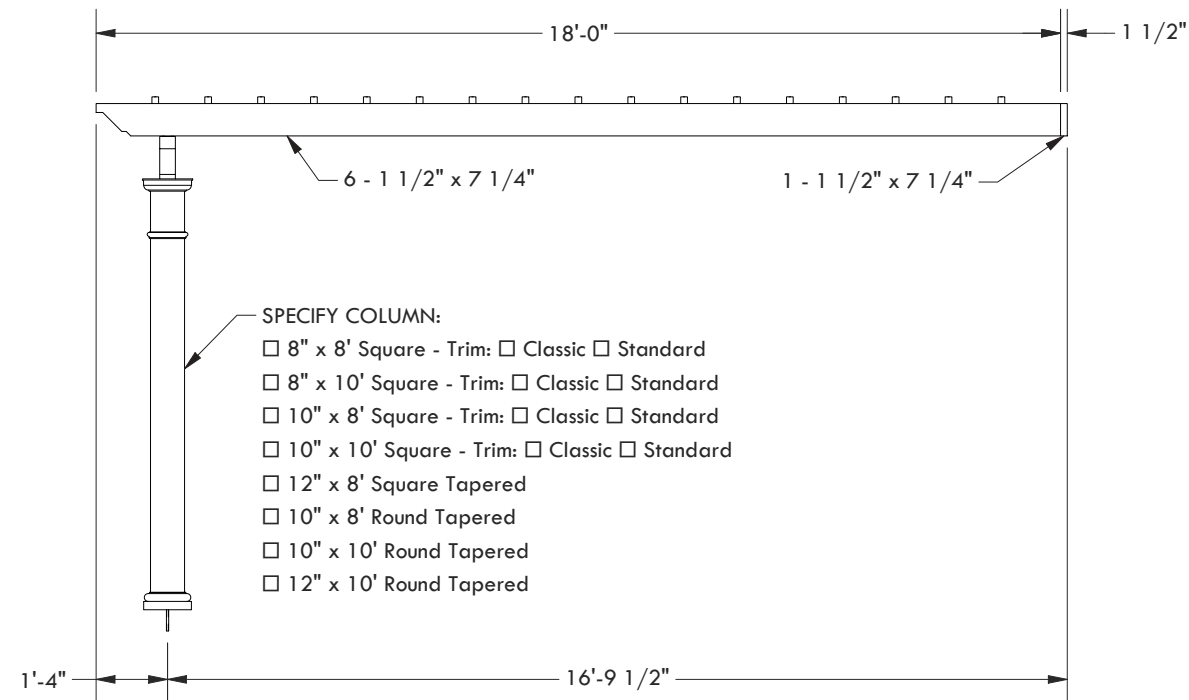

CLASSIC TRIM STANDARD TRIM

CONCRETE MOUNT

FRAMING MOUNT

© 2021 Structureworks

DESCRIPTION			
12' WIDE X 18' PROJECTION ATTACHED TREX PERGOLA			
REV	BY	DESCRIPTION	DATE
1	NB	INITIAL RELEASE	03/31/21
Trex® Pergola™			
www.trexpergola.com 888.908.4965			