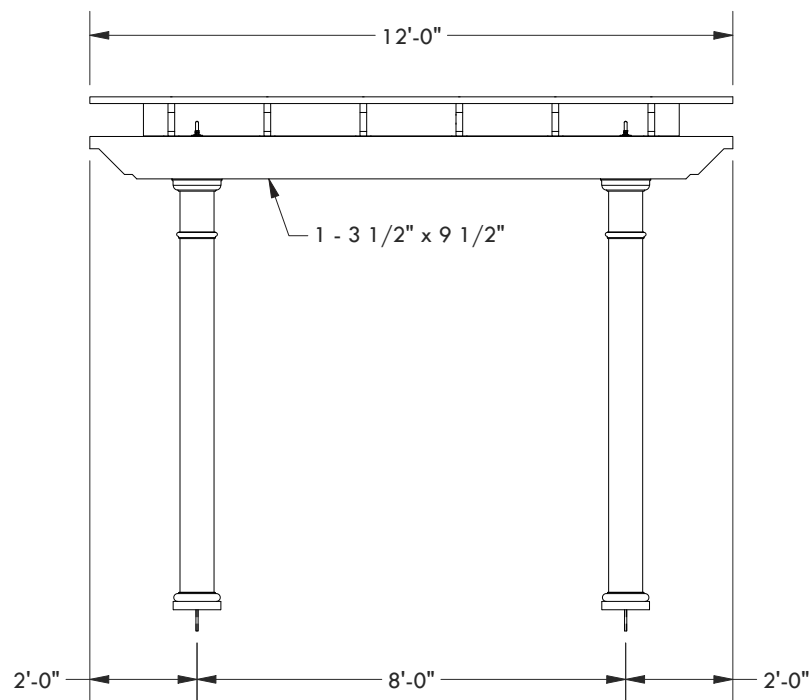

CLASSIC TRIM STANDARD TRIM

CONCRETE MOUNT

FRAMING MOUNT

© 2021 Structureworks

DESCRIPTION			
12' WIDE X 18' PROJECTION ATTACHED TREX PERGOLA			
REV	BY	DESCRIPTION	DATE
1	NB	INITIAL RELEASE	03/31/21
Trex® Pergola™			
www.trexpergola.com 888.908.4965			