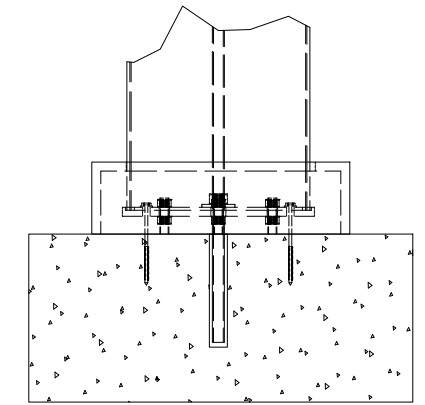

CLASSIC TRIM      STANDARD TRIM

CONCRETE MOUNT

FRAMING MOUNT

© 2021 Structureworks

DESCRIPTION			
<b>12' WIDE X 14' PROJECTION ATTACHED TREX PERGOLA</b>			
REV	BY	DESCRIPTION	DATE
1	NB	INITIAL RELEASE	03/31/21