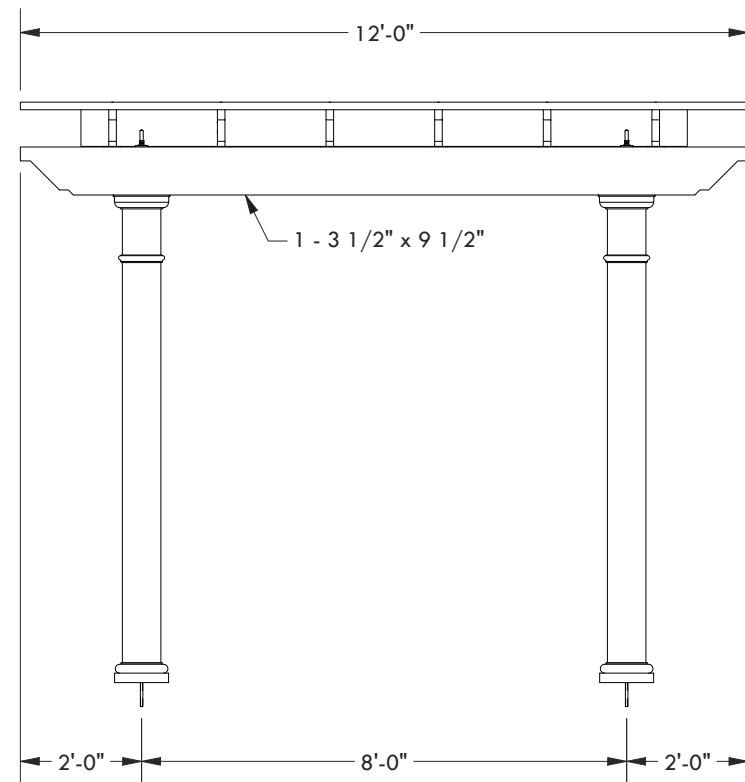

CLASSIC TRIM      STANDARD TRIM

CONCRETE MOUNT

FRAMING MOUNT

© 2021 Structureworks

DESCRIPTION			
<b>12' WIDE X 14' PROJECTION ATTACHED TREX PERGOLA</b>			
REV	BY	DESCRIPTION	DATE
1	NB	INITIAL RELEASE	03/31/21