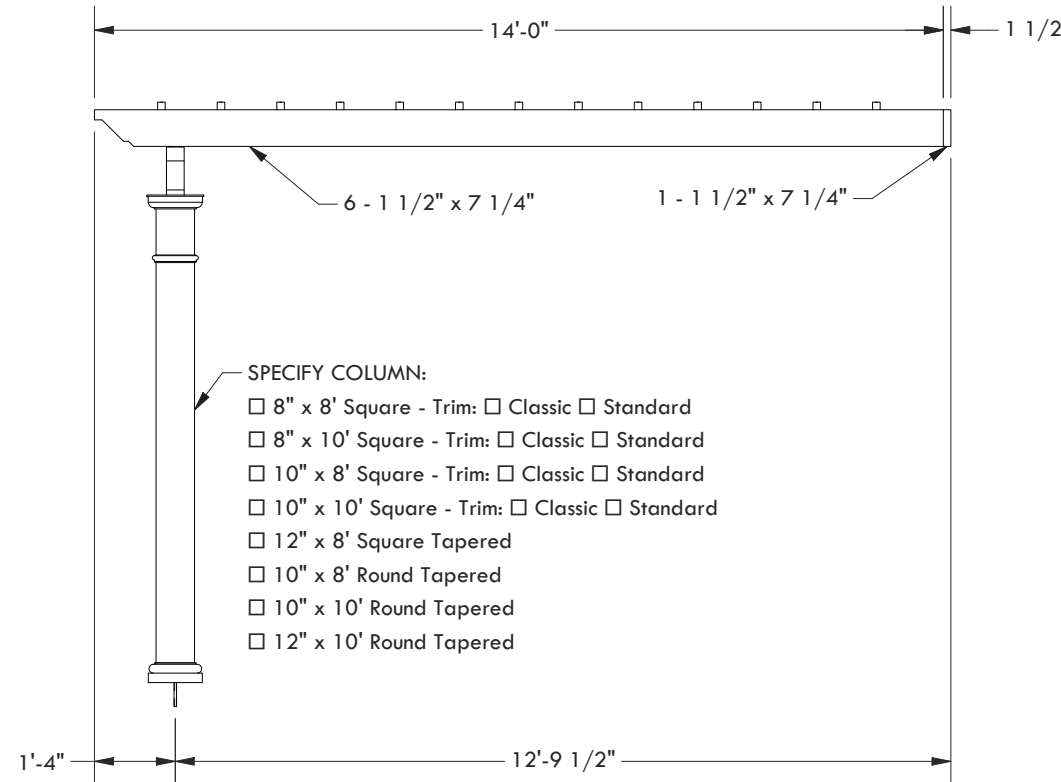

CLASSIC TRIM      STANDARD TRIM

CONCRETE MOUNT

FRAMING MOUNT

© 2021 Structureworks

DESCRIPTION			
<b>12' WIDE X 14' PROJECTION ATTACHED TREX PERGOLA</b>			
REV	BY	DESCRIPTION	DATE
1	NB	INITIAL RELEASE	03/31/21