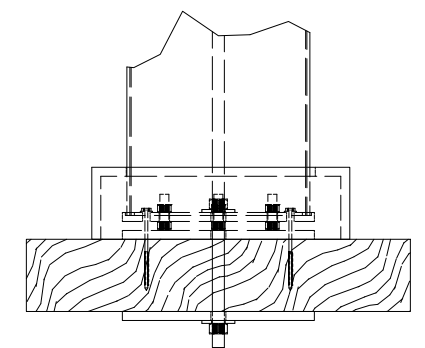

CLASSIC TRIM      STANDARD TRIM

CONCRETE MOUNT

FRAMING MOUNT

© 2021 Structureworks

DESCRIPTION			
<b>12' WIDE X 14' PROJECTION ATTACHED TREX PERGOLA</b>			
REV	BY	DESCRIPTION	DATE
1	NB	INITIAL RELEASE	03/31/21