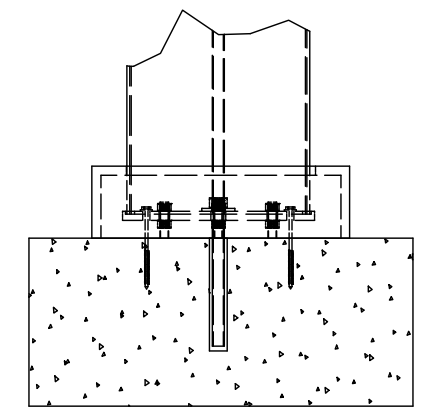

DESCRIPTION			
17' WIDE X 16' PROJECTION FREESTANDING WINDSOR			
REV	BY	DESCRIPTION	DATE
	CL	INITIAL RELEASE	1/13/2026

© 2026 Structureworks

STRUCTUREWORKS™

www.structureworks.com 877.489.8064