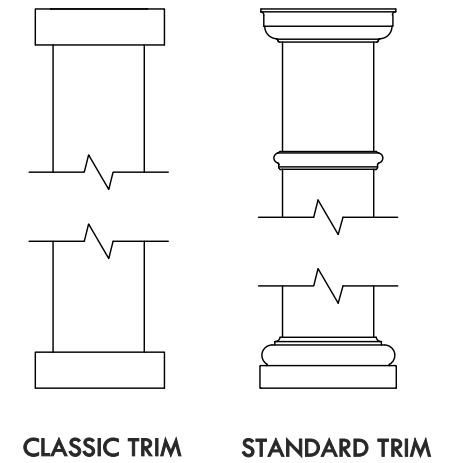

- SPECIFY END STYLE:
- ARCADIA
 - BELMONT
 - CLASSIC
 - CLIP
 - COAST
 - FLAT
 - SLIGHT
 - TRADITIONAL

- SPECIFY FINISH:
- CLASSIC WHITE
 - DRIFT
 - FOREST BROWN
 - GRANITE
 - GRAPHITE
 - LATTE
 - MEDITERRANEAN
 - MIST
 - WALNUT

DESCRIPTION			
17' WIDE X 16' PROJECTION FREESTANDING WINDSOR			
REV	BY	DESCRIPTION	DATE
	CL	INITIAL RELEASE	1/13/2026

© 2026 Structureworks

STRUCTUREWORKS™

www.structureworks.com 877.489.8064