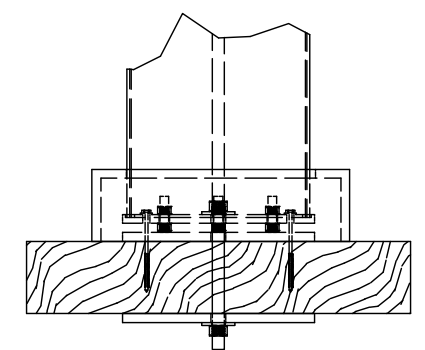

DESCRIPTION			
17' WIDE X 16' PROJECTION FREESTANDING WINDSOR			
REV	BY	DESCRIPTION	DATE
	CL	INITIAL RELEASE	1/13/2026

© 2026 Structureworks

STRUCTUREWORKS™

www.structureworks.com 877.489.8064