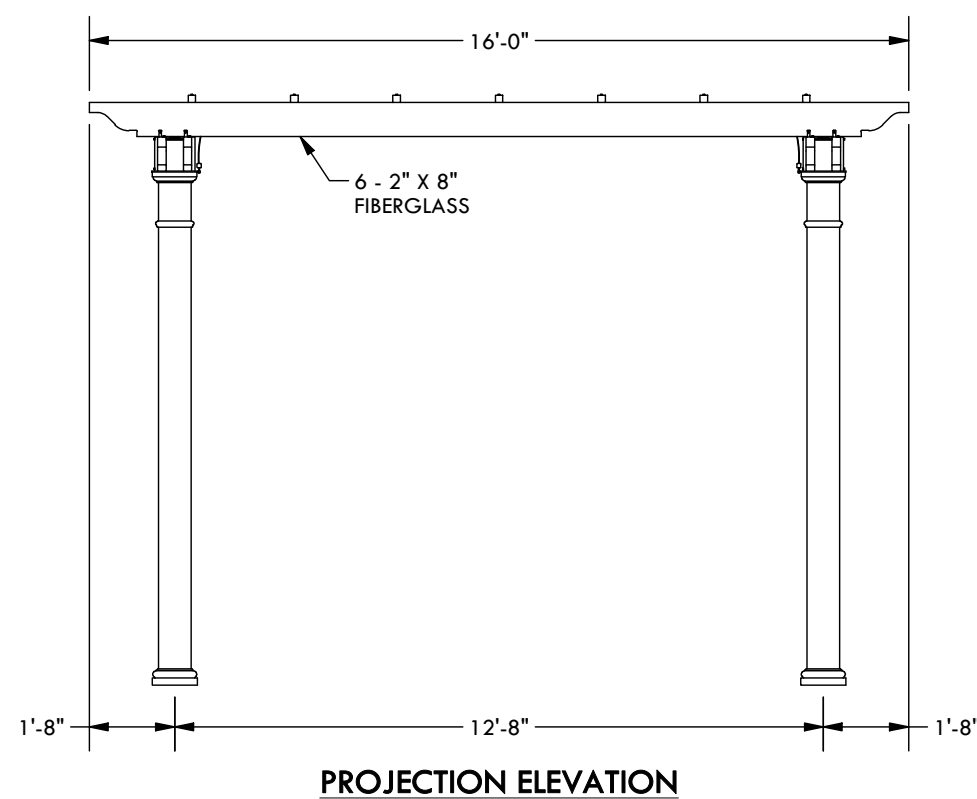

DESCRIPTION			
17' WIDE X 16' PROJECTION FREESTANDING WINDSOR			
REV	BY	DESCRIPTION	DATE
	CL	INITIAL RELEASE	1/13/2026

© 2026 Structureworks

STRUCTUREWORKS™

www.structureworks.com 877.489.8064