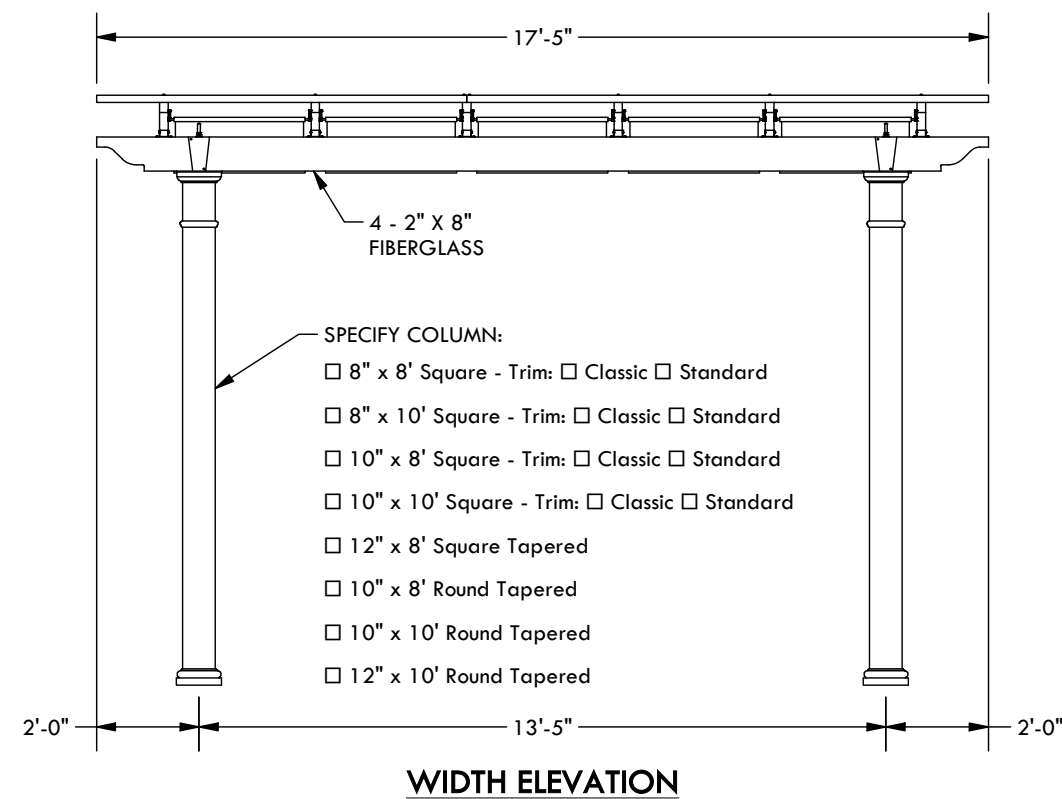

DESCRIPTION			
17' WIDE X 16' PROJECTION FREESTANDING WINDSOR			
REV	BY	DESCRIPTION	DATE
	CL	INITIAL RELEASE	1/13/2026

© 2026 Structureworks

STRUCTUREWORKS™

www.structureworks.com 877.489.8064