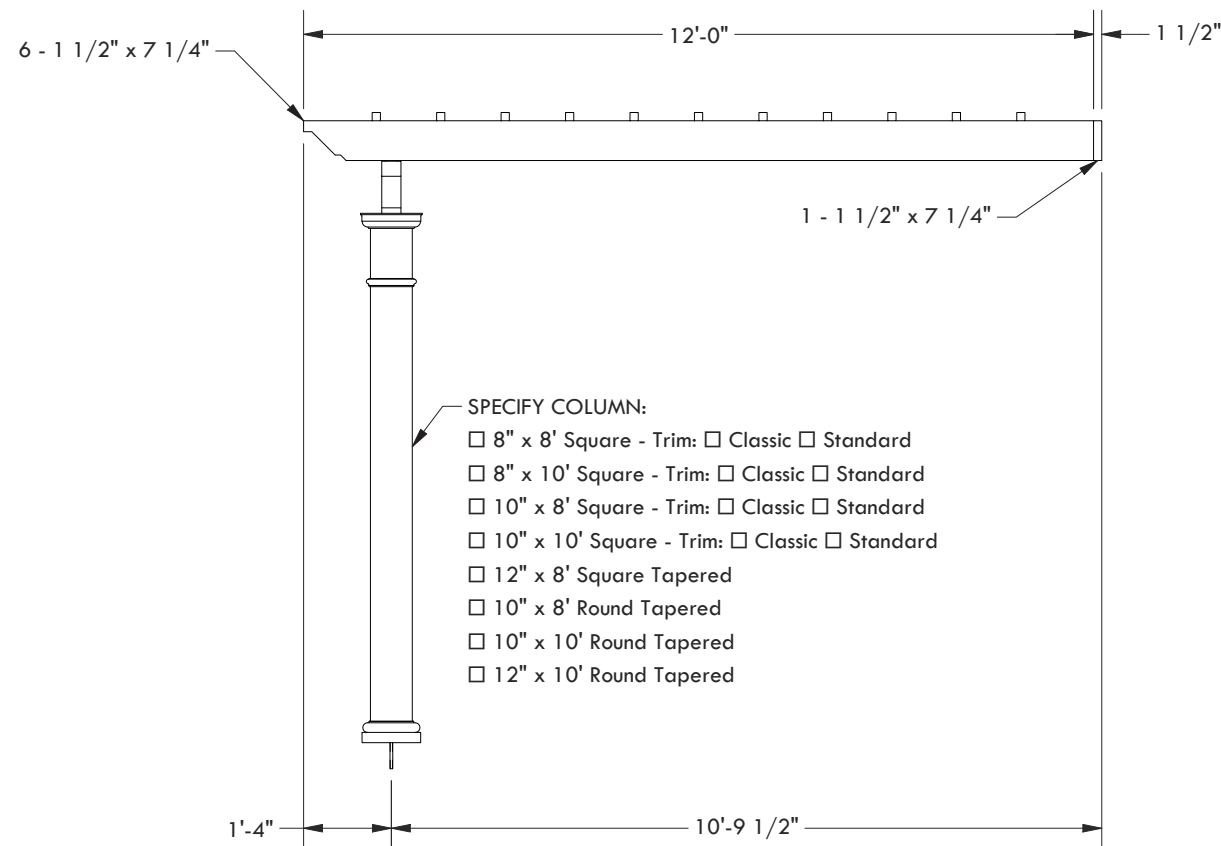

CLASSIC TRIM | STANDARD TRIM

CONCRETE MOUNT

FRAMING MOUNT

© 2021 Structureworks

DESCRIPTION			
12' WIDE X 12' PROJECTION ATTACHED TREX PERGOLA			
REV	BY	DESCRIPTION	DATE
1	NB	INITIAL RELEASE	03/31/21

Trex® Pergola™
 www.trexpergola.com 888.908.4965