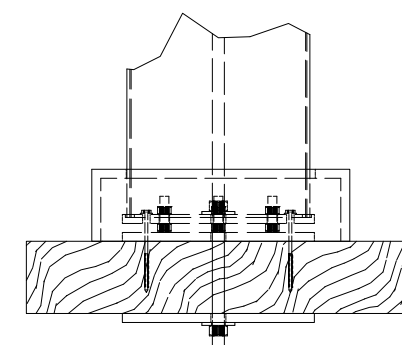

CLASSIC TRIM | STANDARD TRIM

CONCRETE MOUNT

FRAMING MOUNT

© 2021 Structureworks

DESCRIPTION			
12' WIDE X 12' PROJECTION ATTACHED TREX PERGOLA			
REV	BY	DESCRIPTION	DATE
1	NB	INITIAL RELEASE	03/31/21

Trex® Pergola™
 www.trexpergola.com 888.908.4965