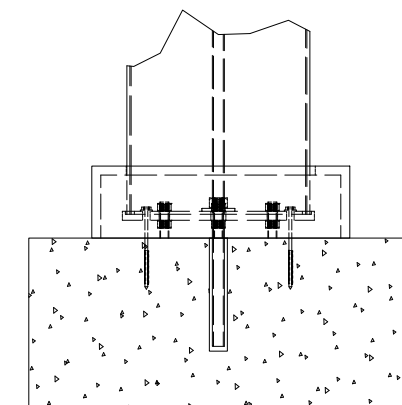

CLASSIC TRIM | STANDARD TRIM

CONCRETE MOUNT

FRAMING MOUNT

© 2021 Structureworks

DESCRIPTION			
12' WIDE X 12' PROJECTION ATTACHED TREX PERGOLA			
REV	BY	DESCRIPTION	DATE
1	NB	INITIAL RELEASE	03/31/21

Trex® Pergola™
 www.trexpergola.com 888.908.4965