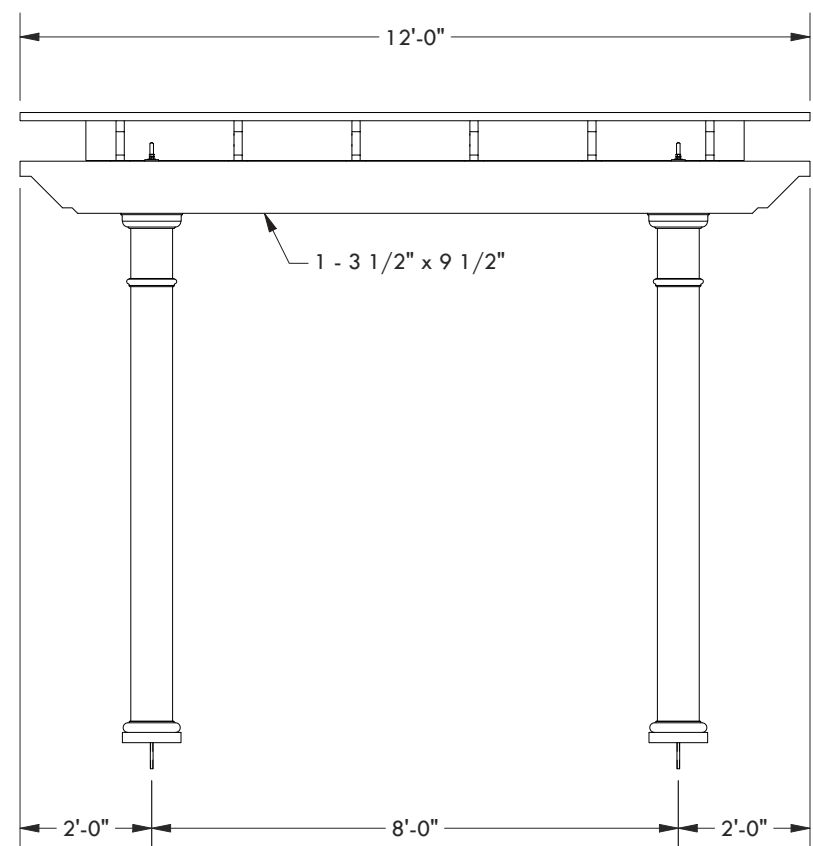

CLASSIC TRIM | STANDARD TRIM

CONCRETE MOUNT

FRAMING MOUNT

© 2021 Structureworks

DESCRIPTION			
12' WIDE X 12' PROJECTION ATTACHED TREX PERGOLA			
REV	BY	DESCRIPTION	DATE
1	NB	INITIAL RELEASE	03/31/21

Trex® Pergola™
 www.trexpergola.com 888.908.4965