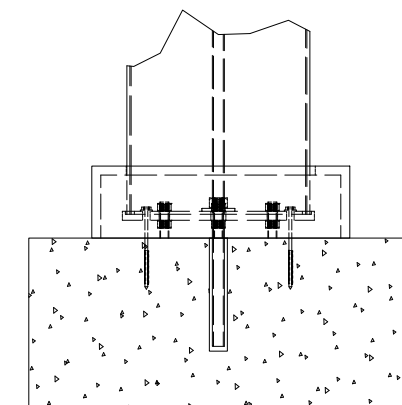

CLASSIC TRIM STANDARD TRIM

CONCRETE MOUNT

FRAMING MOUNT

© 2021 Structureworks

DESCRIPTION			
16' WIDE X 14' PROJECTION ATTACHED TREX PERGOLA			
REV	BY	DESCRIPTION	DATE
1	NB	INITIAL RELEASE	03/31/21

Trex® Pergola™