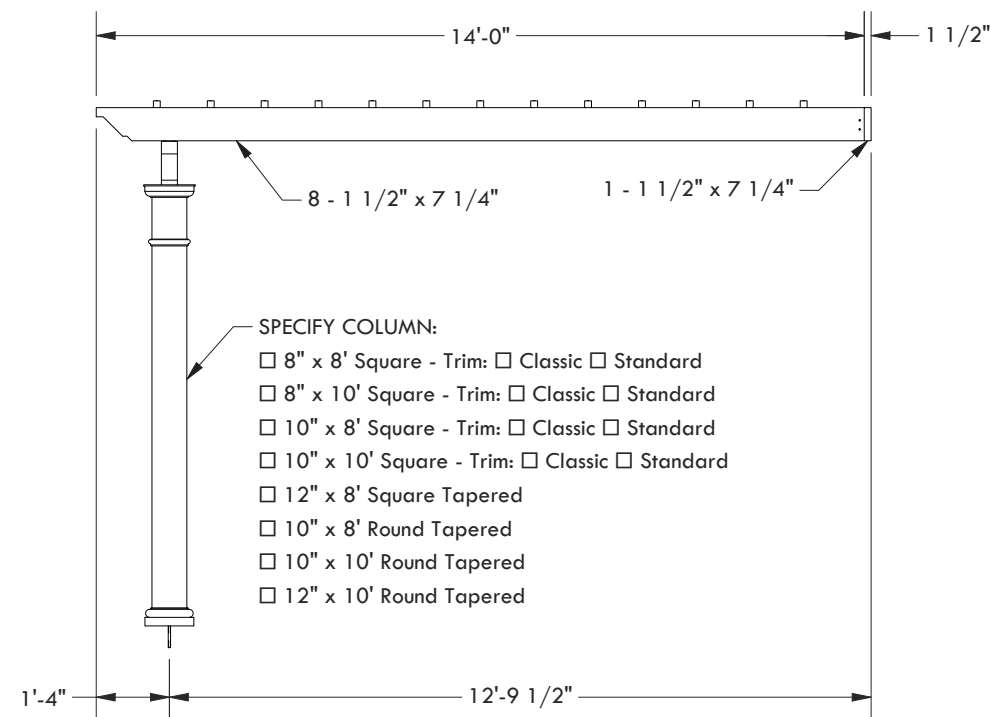

CLASSIC TRIM STANDARD TRIM

CONCRETE MOUNT

FRAMING MOUNT

© 2021 Structureworks

DESCRIPTION			
16' WIDE X 14' PROJECTION ATTACHED TREX PERGOLA			
REV	BY	DESCRIPTION	DATE
1	NB	INITIAL RELEASE	03/31/21

Trex® Pergola™