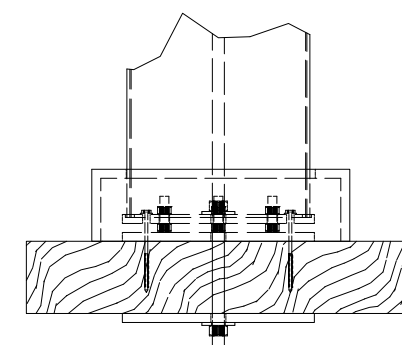

CLASSIC TRIM STANDARD TRIM

CONCRETE MOUNT

FRAMING MOUNT

© 2021 Structureworks

DESCRIPTION			
16' WIDE X 14' PROJECTION ATTACHED TREX PERGOLA			
REV	BY	DESCRIPTION	DATE
1	NB	INITIAL RELEASE	03/31/21

Trex® Pergola™