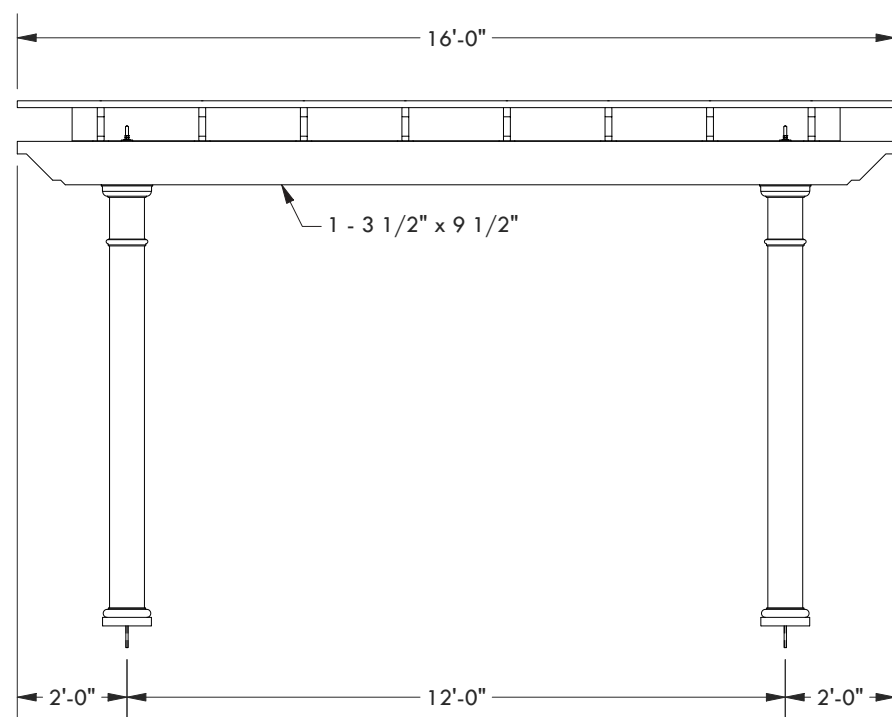

CLASSIC TRIM STANDARD TRIM

CONCRETE MOUNT

FRAMING MOUNT

© 2021 Structureworks

DESCRIPTION			
16' WIDE X 14' PROJECTION ATTACHED TREX PERGOLA			
REV	BY	DESCRIPTION	DATE
1	NB	INITIAL RELEASE	03/31/21

Trex® Pergola™