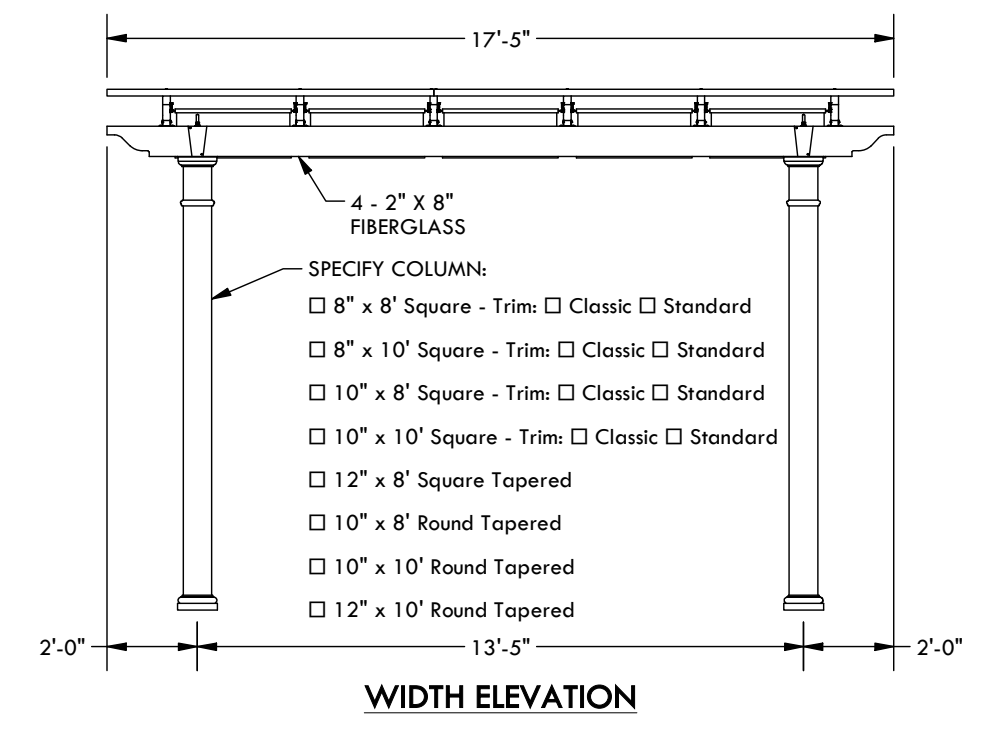

DESCRIPTION			
17' WIDE X 20' PROJECTION FREESTANDING WINDSOR			
REV	BY	DESCRIPTION	DATE
	CL	INITIAL RELEASE	1/13/2026

© 2026 Structureworks