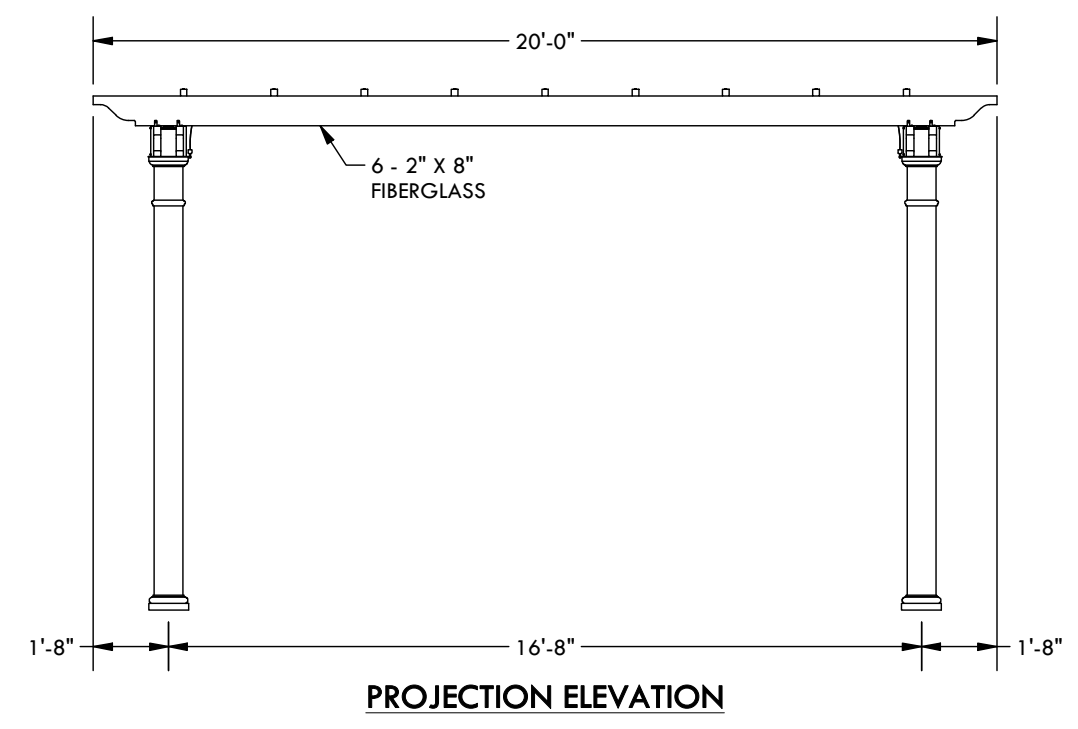

DESCRIPTION			
17' WIDE X 20' PROJECTION FREESTANDING WINDSOR			
REV	BY	DESCRIPTION	DATE
	CL	INITIAL RELEASE	1/13/2026

© 2026 Structureworks