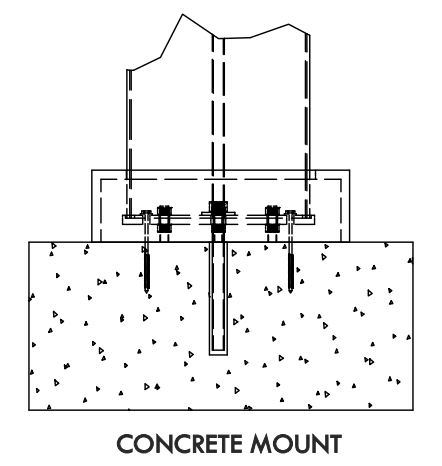

- SPECIFY END STYLE:
- ARCADIA
 - BELMONT
 - CLASSIC
 - CLIP
 - COAST
 - FLAT
 - SLIGHT
 - TRADITIONAL

- SPECIFY FINISH:
- CLASSIC WHITE
 - DRIFT
 - FOREST BROWN
 - GRANITE
 - GRAPHITE
 - LATTE
 - MEDITERRANEAN
 - MIST
 - WALNUT

DESCRIPTION			
17' WIDE X 20' PROJECTION FREESTANDING WINDSOR			
REV	BY	DESCRIPTION	DATE
	CL	INITIAL RELEASE	1/13/2026

© 2026 Structureworks