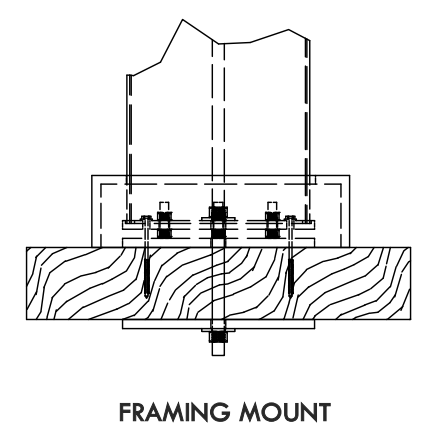

DESCRIPTION			
17' WIDE X 20' PROJECTION FREESTANDING WINDSOR			
REV	BY	DESCRIPTION	DATE
	CL	INITIAL RELEASE	1/13/2026

© 2026 Structureworks