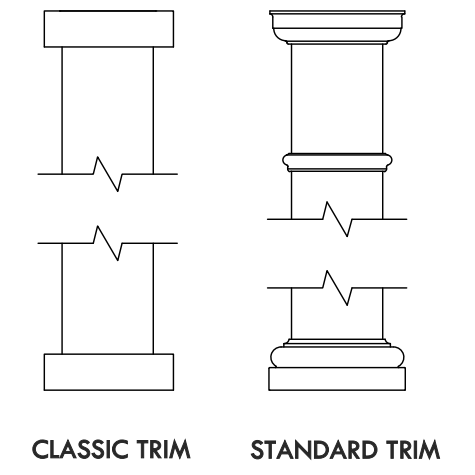

- SPECIFY END STYLE:
- ARCADIA
 - BELMONT
 - CLASSIC
 - CLIP
 - COAST
 - FLAT
 - SLIGHT
 - TRADITIONAL

- SPECIFY FINISH:
- CLASSIC WHITE
 - DRIFT
 - FOREST BROWN
 - GRANITE
 - GRAPHITE
 - LATTE
 - MEDITERRANEAN
 - MIST
 - WALNUT

DESCRIPTION			
17' WIDE X 20' PROJECTION FREESTANDING WINDSOR			
REV	BY	DESCRIPTION	DATE
	CL	INITIAL RELEASE	1/13/2026

© 2026 Structureworks