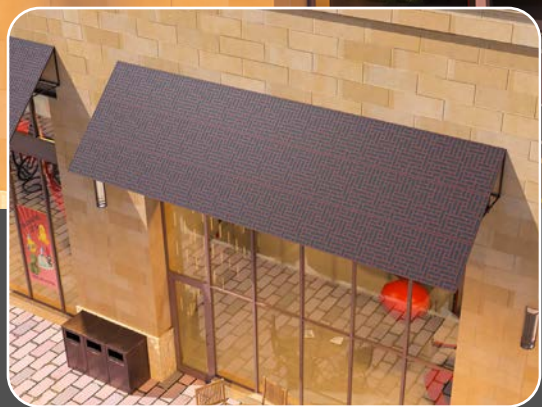

AC450p

Umbra AC450p metal awnings, featuring an extended canopy, are the perfect solution for entrance covers, walkway shades, or as permanent sunshades over windows.

[Learn more about Umbra AC450p](#)