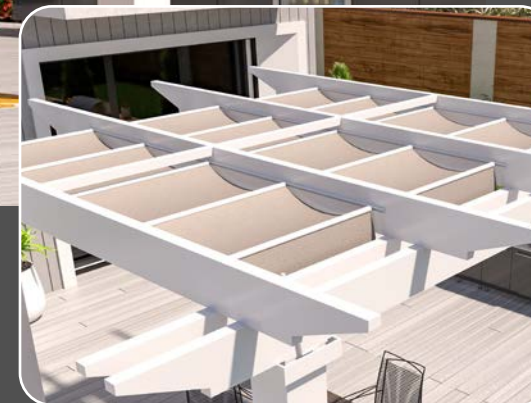

Oasis

Oasis has a simple, yet refined look that blends with your design while offering a defined area of repose.

[Learn more about Oasis](#)

Marquis

A classic design with integrated canopies makes this fiberglass pergola the perfect addition to any outdoor space. Marquis has a traditional and refined look that creates a beautiful focal point in any setting.

[Learn more about Marquis](#)