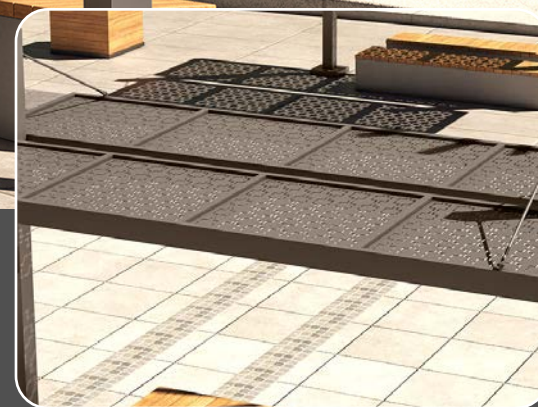

SSC

Umbra SSC freestanding passive sun control canopies are an excellent solution for providing shade where you need it. Custom designed perforated panels allow for unique shading and branding opportunities.

[Learn more about Umbra LSC](#)

AC100s

Umbra AC100s metal awnings are the perfect solution for entrance covers, walkway shades, or as permanent sunshades over windows.

[Learn more about Umbra AC100s](#)