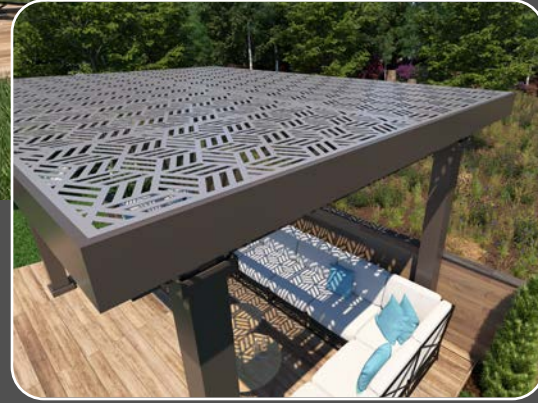

Harbor

Harbor is an elegantly simple aluminum pergola fitted with a HDPE shade canopy that provides protection from the sun and adds beauty to any outdoor space.

[Learn more about Harbor](#) 

## Fiberglass Structures

Solare has a modern refined look that creates a beautiful focal point in any setting. The open design provides increased protection from the sun while adding a stately feel to your outdoor living area.

[Learn more about Solare](#) 

Solare

Reverie

This modern pergola design features a double box beam and inlaid shade panels that makes for an inviting addition to any outdoor living space. Reverie has a sleek refined look that creates a beautiful focal point in any setting.

[Learn more about Reverie](#)

Playa

A modern pergola design with an integrated Phifertex mesh manually retractable canopy is what makes this shade structure the perfect addition to your outdoor living space.