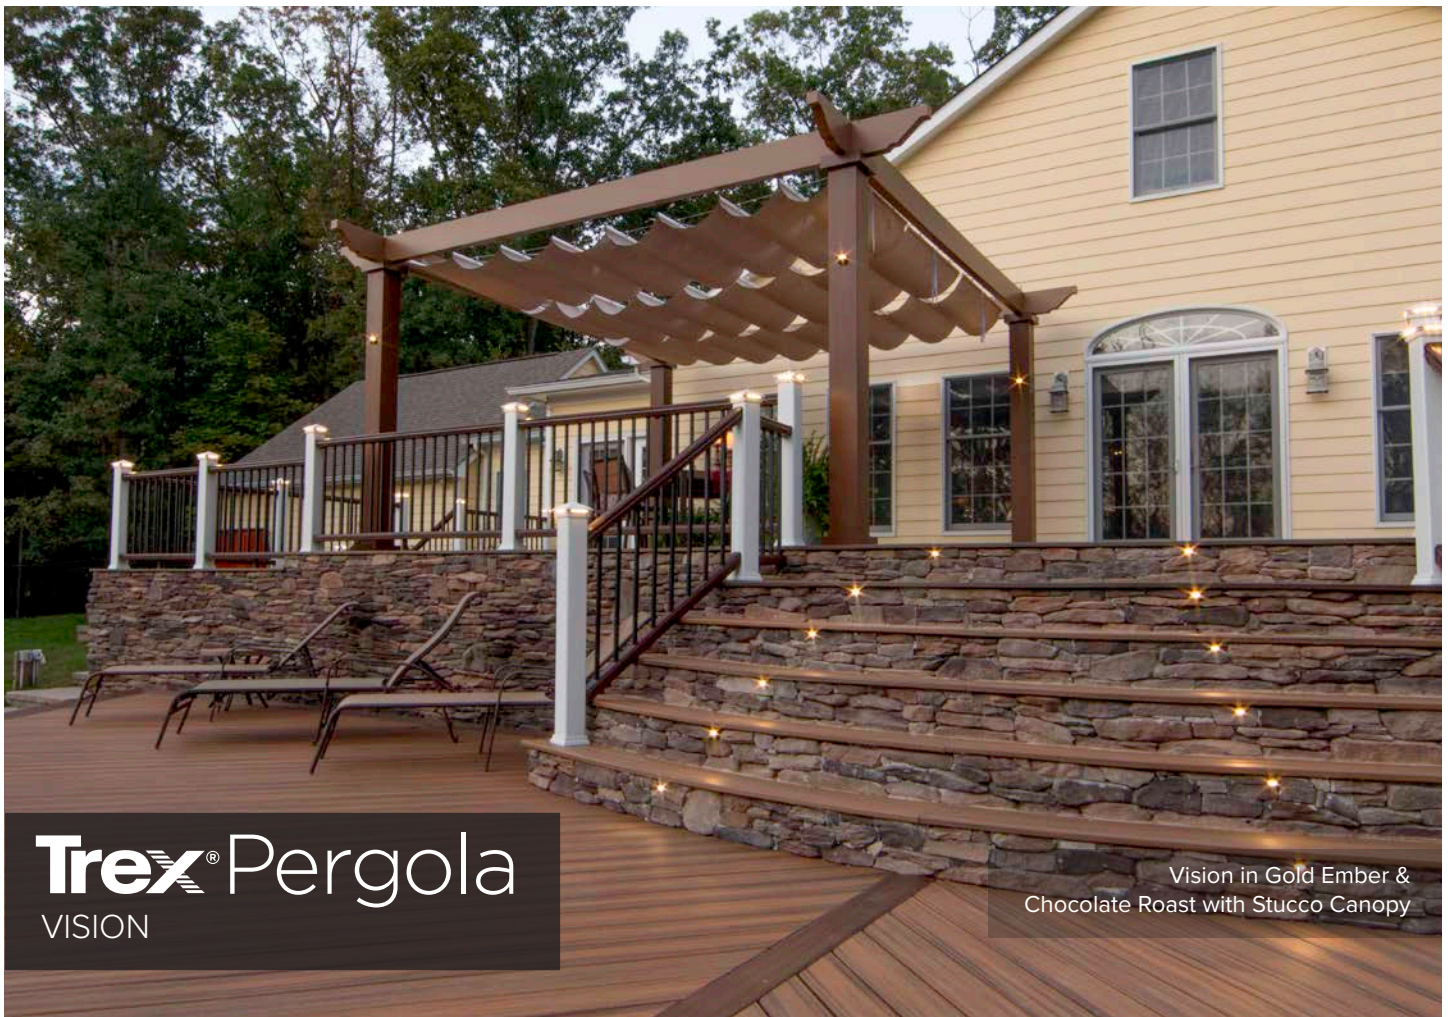

**Trex® Pergola**  
with ShadeTree® Canopy

Trex Pergola + ShadeTree Canopy in Classic White

Trex Pergola + ShadeTree Canopy in Classic White

---

Trex Pergola with ShadeTree® Canopy offers the ultimate in outdoor living comfort. A strong, beautiful structure with a proven retractable fabric shade system that installs easily and is low maintenance.

Featuring a unique floating frame and manually retractable canopy, this modern structure offers the perfect amount of shade coverage or sun exposure. Whether you're entertaining or catching up on a good book, Balance expands your outdoor lifestyle.

---

Balance in Grey with  
Manually Retractable Canopy in White

**Trex®** Pergola  
VISION

Vision in Gold Ember &  
Chocolate Roast with Stucco Canopy

---

This versatile Trex Pergola provides the perfect framework for your outdoor retreat. Select an open structure, frames, stainless steel cables, tensioned canopy or retractable canopy to complete your unique vision.

**Trex**® Pergola  
SOLIS

Solis In Seashell White

---

Strong and versatile, Trex Pergola Solis is an all aluminum shade structure fitted with an HDPE shade canopy that provides protection from the sun and adds beauty to any outdoor space.