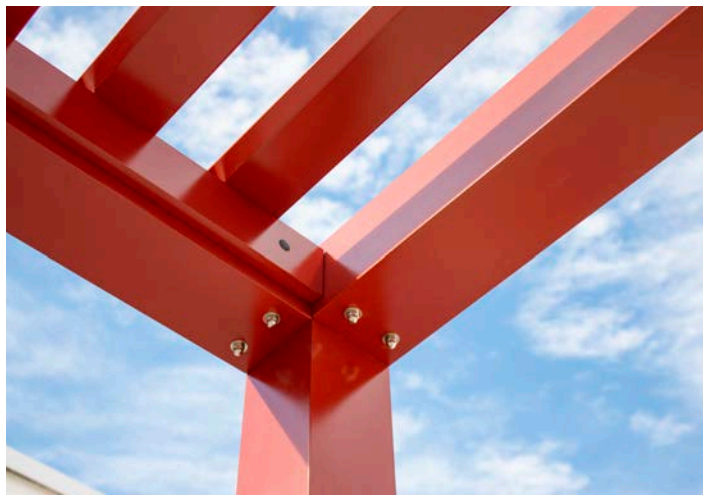

CLIP

SLIGHT

COAST

**Trex**® Pergola  
ELEMENT

Element in Brick Red

Element in Seashell White

---

Outdoor living just got a lot cooler. Element features a simple modern design with shade soaking stringers and sleek integrated columns. This all aluminum shade structure will have every inch of your outdoor living space covered.