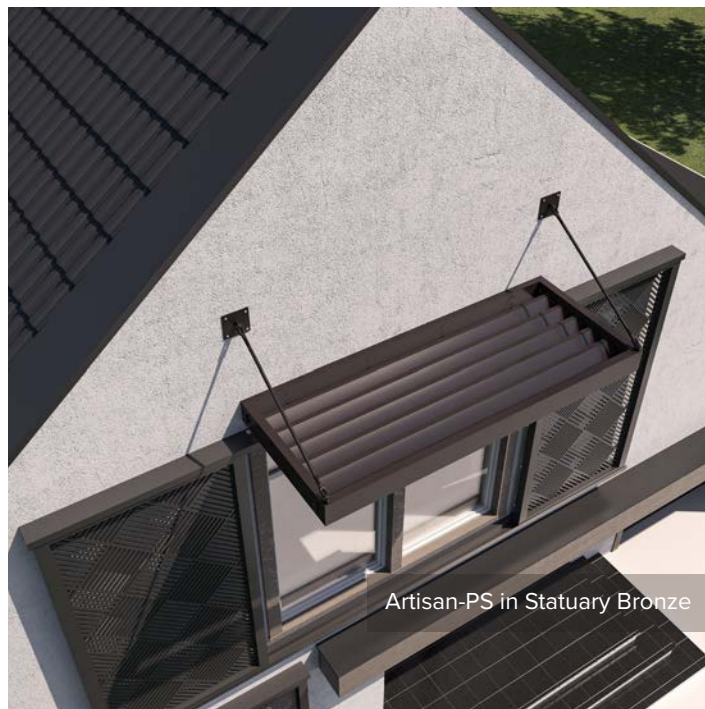

Artisan-PS in Statuary Bronze