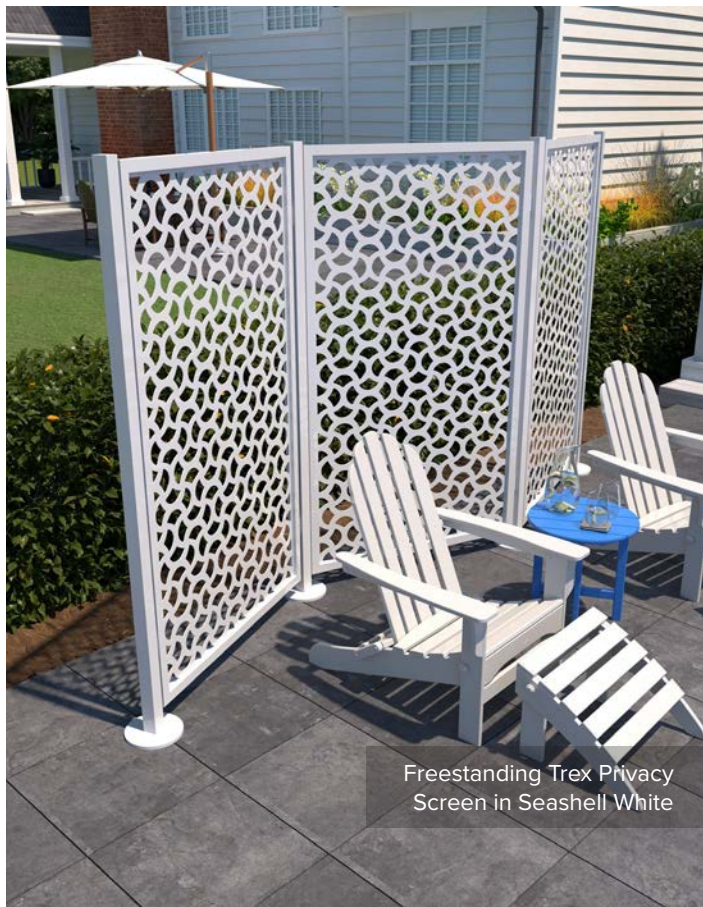

Freestanding Trex Privacy Screen in Seashell White