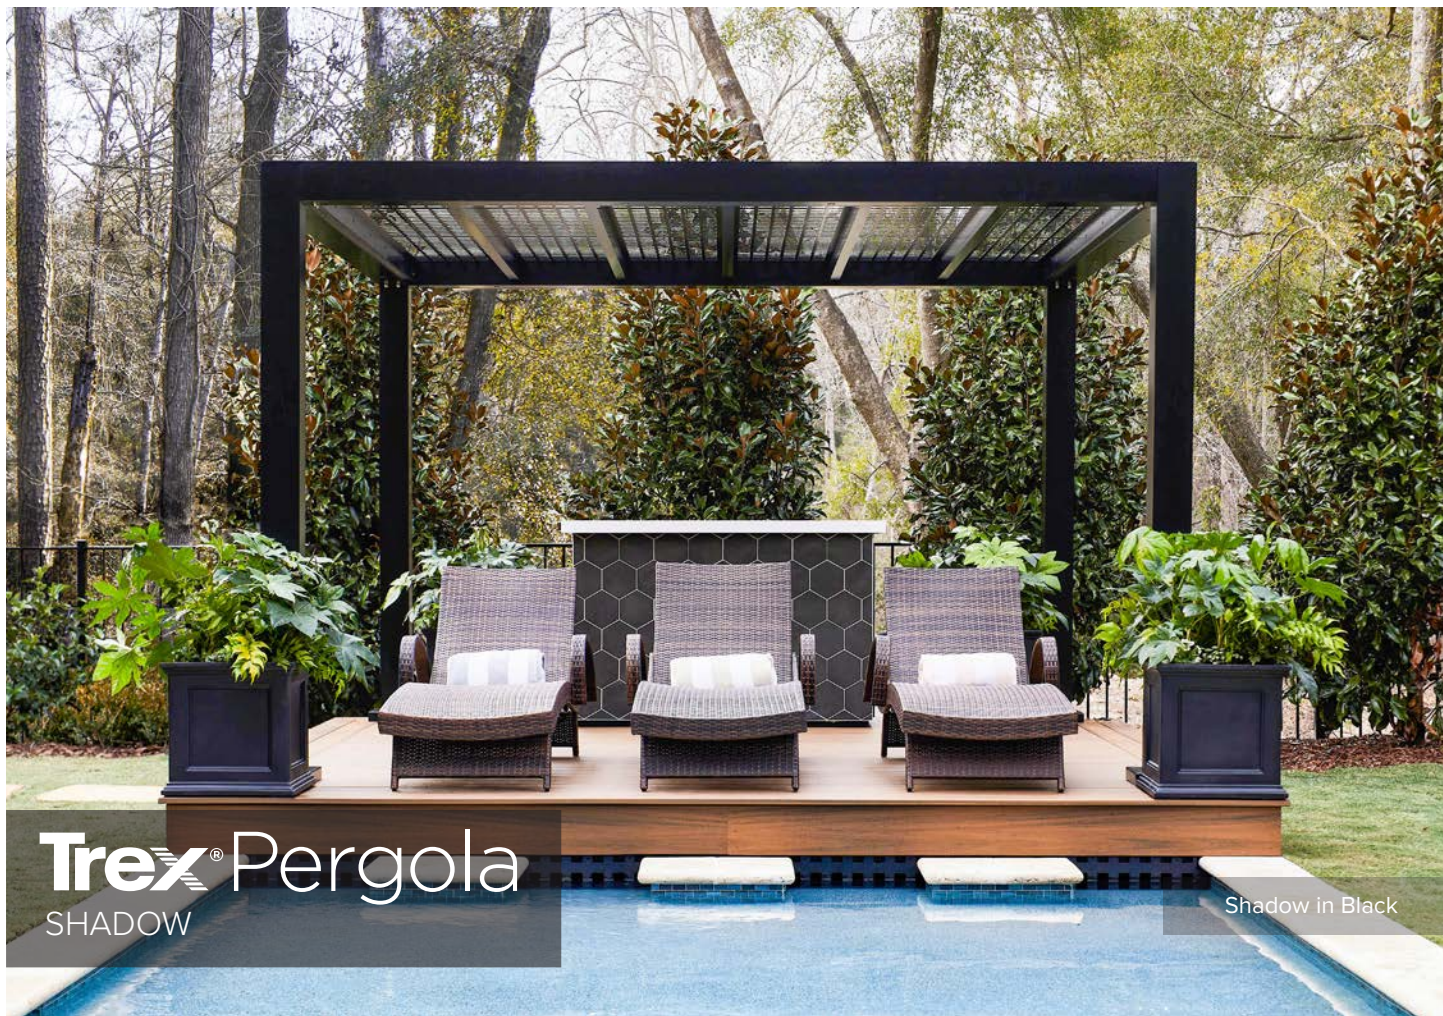

Featuring a unique floating frame and manually retractable canopy, this modern structure offers the perfect amount of shade coverage or sun exposure. Whether you're entertaining or catching up on a good book, Balance expands your outdoor lifestyle.

At a brewery, luxury hotel or in your backyard, adding the right element will surely turn heads.

Spend your day, all day, outdoors. Pavilion's efficient design, waterproof roof and sleek columns make this structure stand out in a crowd. This all aluminum shade structure will have every inch of your outdoor living space covered.

At work, a cafe, on campus or simply relaxing in the backyard, everyone will want to meet at the pavilion.

---

**Trex** Pergola  
SHADOW

Shadow in Black

Modern shade to enhance your outdoor life. Shadow is a sleek modern structure featuring artistic shade panels and integrated columns. This all aluminum shade structure will cast an intriguing design over any outdoor living space.