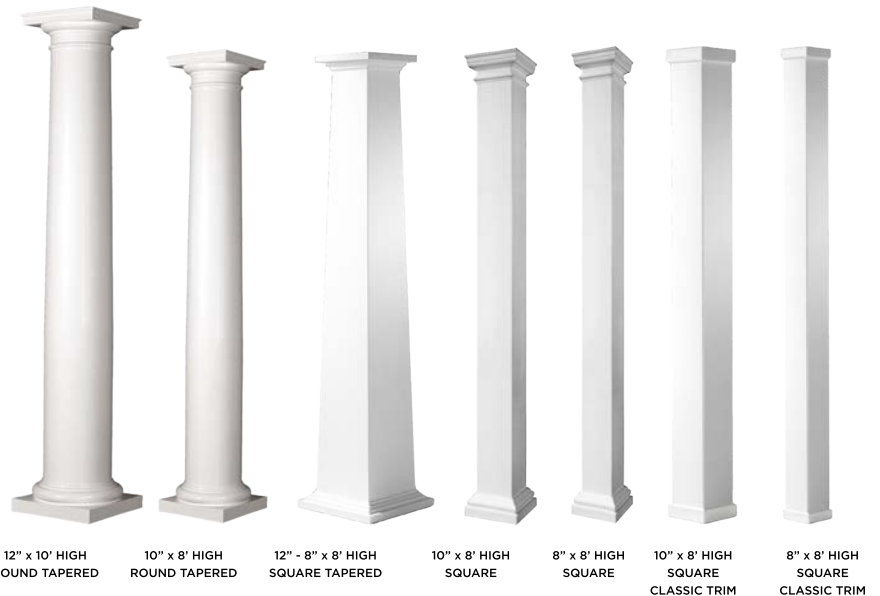

10" x 8' HIGH
ROUND TAPERED

12" - 8" x 8' HIGH
SQUARE TAPERED

10" x 8' HIGH
SQUARE

8" x 8' HIGH
SQUARE

10" x 8' HIGH
SQUARE
CLASSIC TRIM

8" x 8' HIGH
SQUARE
CLASSIC TRIM

COLUMN SELECTION

Our selection of fiberglass columns, for cPVC Trex Pergolas, complement a wide variety of architectural styles.

Columns come standard in our ColorLast painted finish or may be custom painted to match any color.

12" x 10' HIGH
ROUND TAPERED