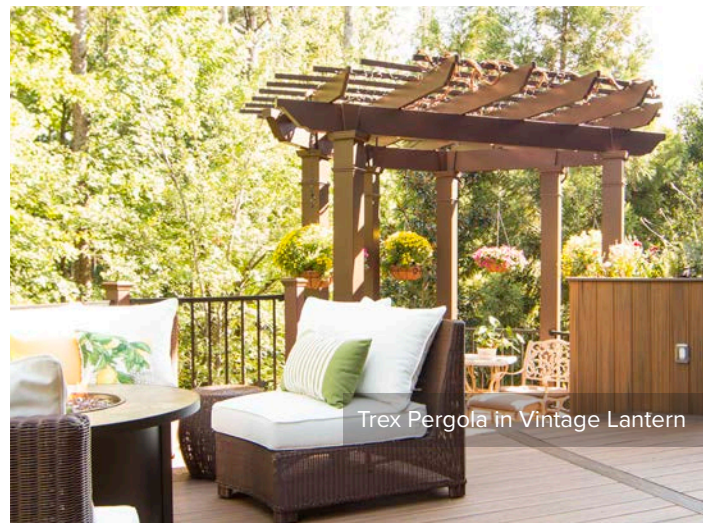

Trex Pergola in Vintage Lantern