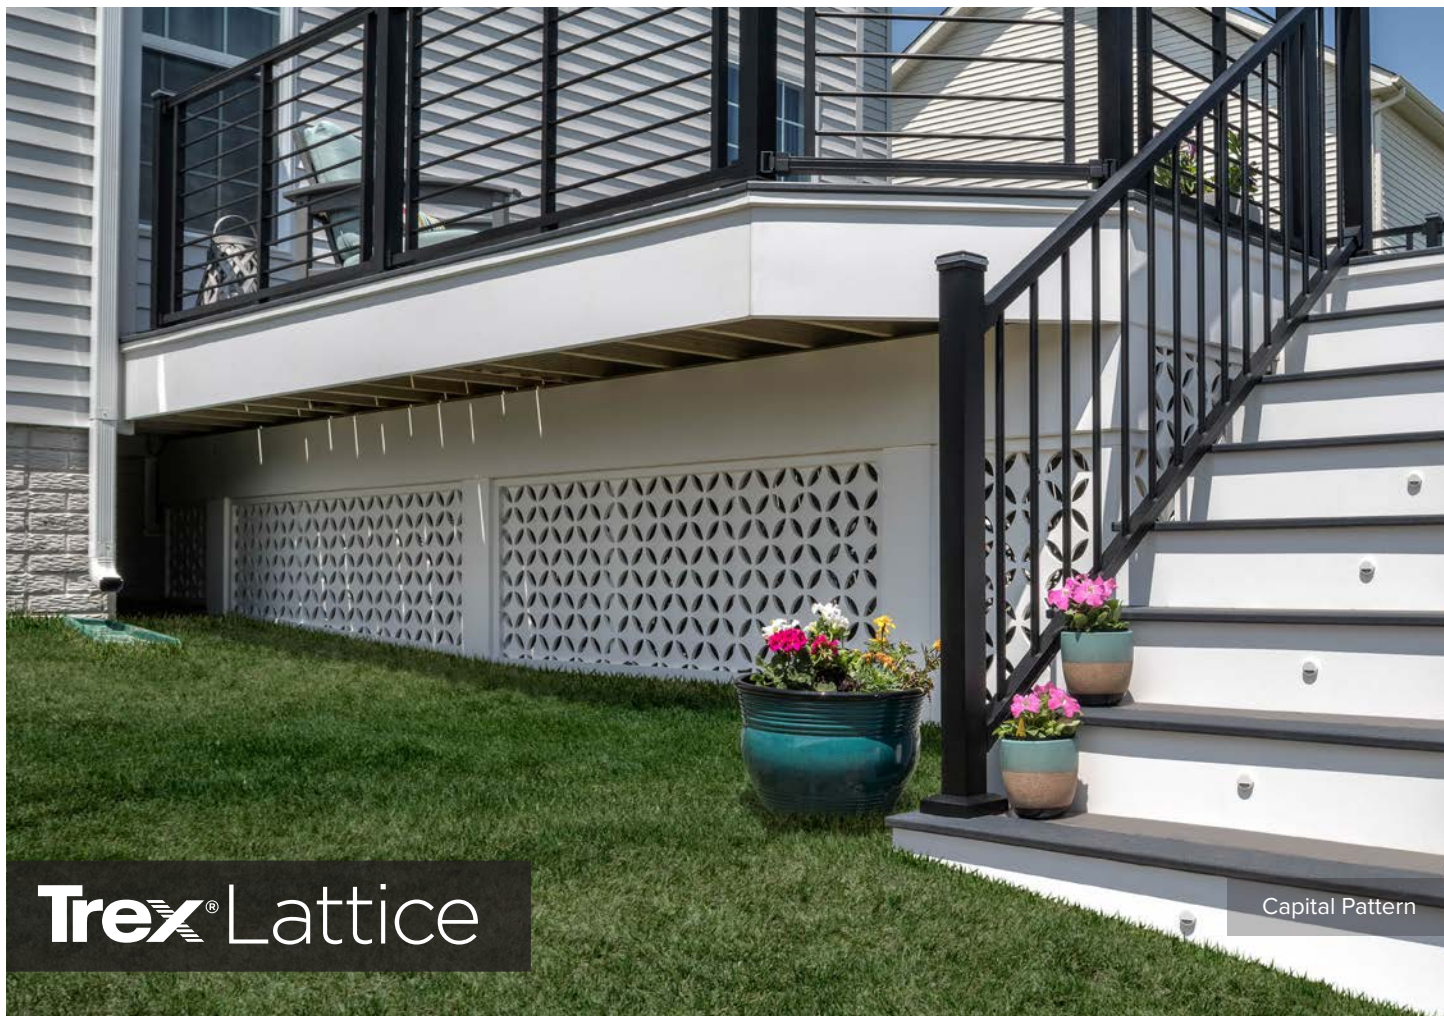

Beauty, Privacy and Dimension. Trex Lattice helps to create the perfect finished look using premium cPVC decorative lattice panels.

Decorative patterns, available in 1/4", 1/2", 3/4", and 1" thicknesses, add beauty, privacy and dimension to any deck, porch or outdoor room without blocking airflow.

For additional details or to buy on-line visit www.trexlattice.com