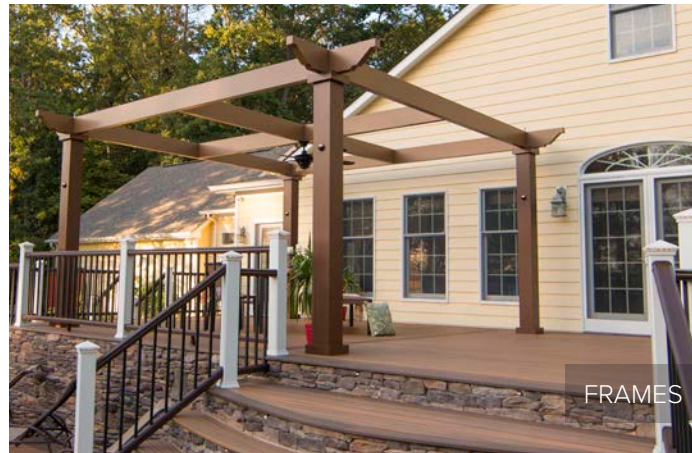

INFILL OPTIONS

DECORATIVE END OPTIONS

From classic to modern, choose an end style to compliment the look and feel of your outdoor room. Each decorative end style is hand finished to exacting tolerances.