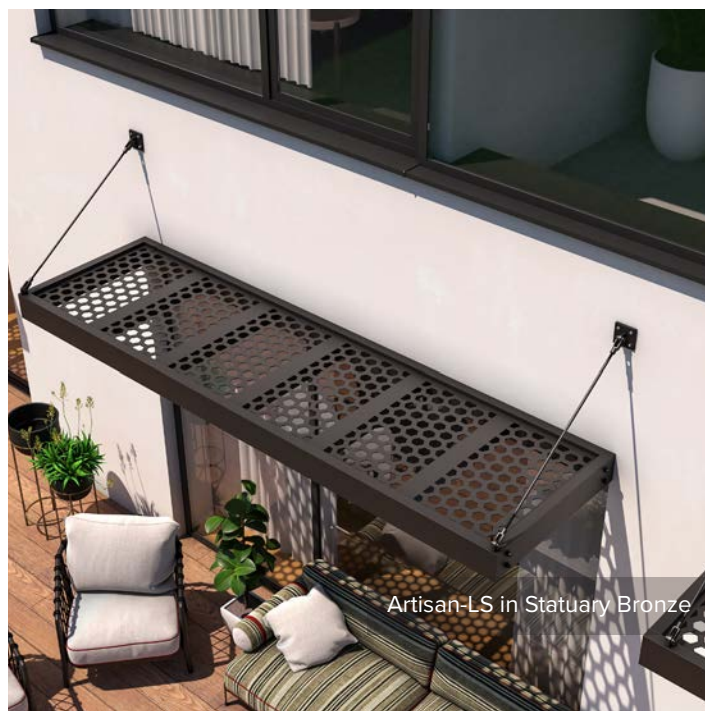

Artisan-LS in Statuary Bronze