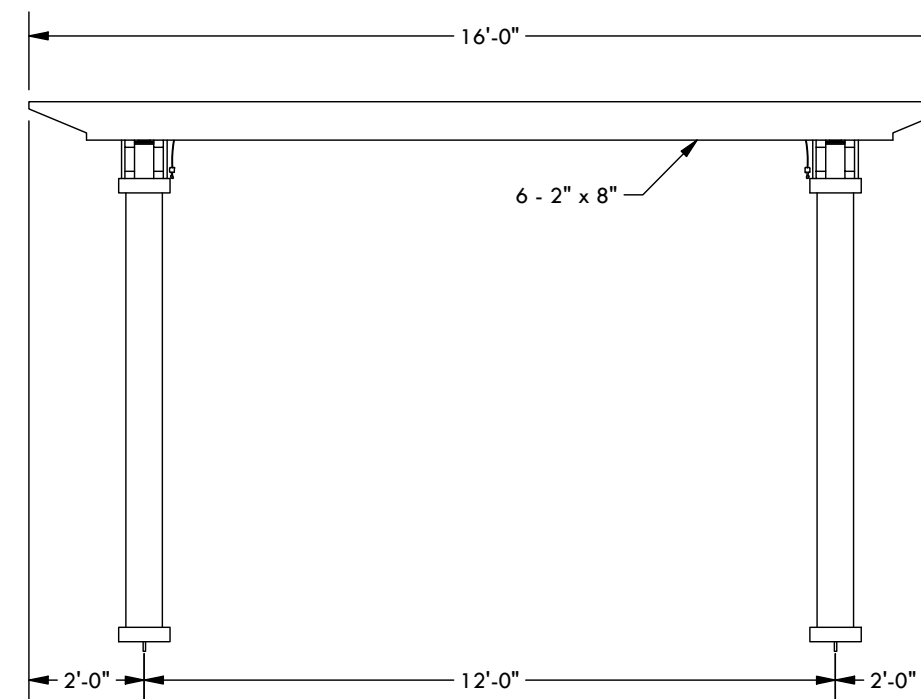

- SPECIFY FINISH - CANOPY TRACK:
- SANDSTONE
 - SEASHELL WHITE
 - GREY
 - STATUARY BRONZE
 - JET BLACK

CLASSIC TRIM STANDARD TRIM

CONCRETE MOUNT

THROUGH BOLT MOUNT

DESCRIPTION			
16' - 8" WIDE x 16' PROJECTION FREESTANDING MARQUIS			
REV	BY	DESCRIPTION	DATE
	SP	INITIAL RELEASE	06/22/23