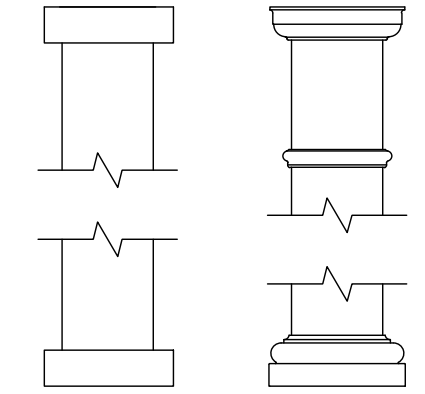

- SPECIFY FINISH - CANOPY TRACK:
- SANDSTONE
 - SEASHELL WHITE
 - GREY
 - STATUARY BRONZE
 - JET BLACK

CLASSIC TRIM STANDARD TRIM

CONCRETE MOUNT

THROUGH BOLT MOUNT

DESCRIPTION			
16' - 8" WIDE x 16' PROJECTION FREESTANDING MARQUIS			
REV	BY	DESCRIPTION	DATE
	SP	INITIAL RELEASE	06/22/23