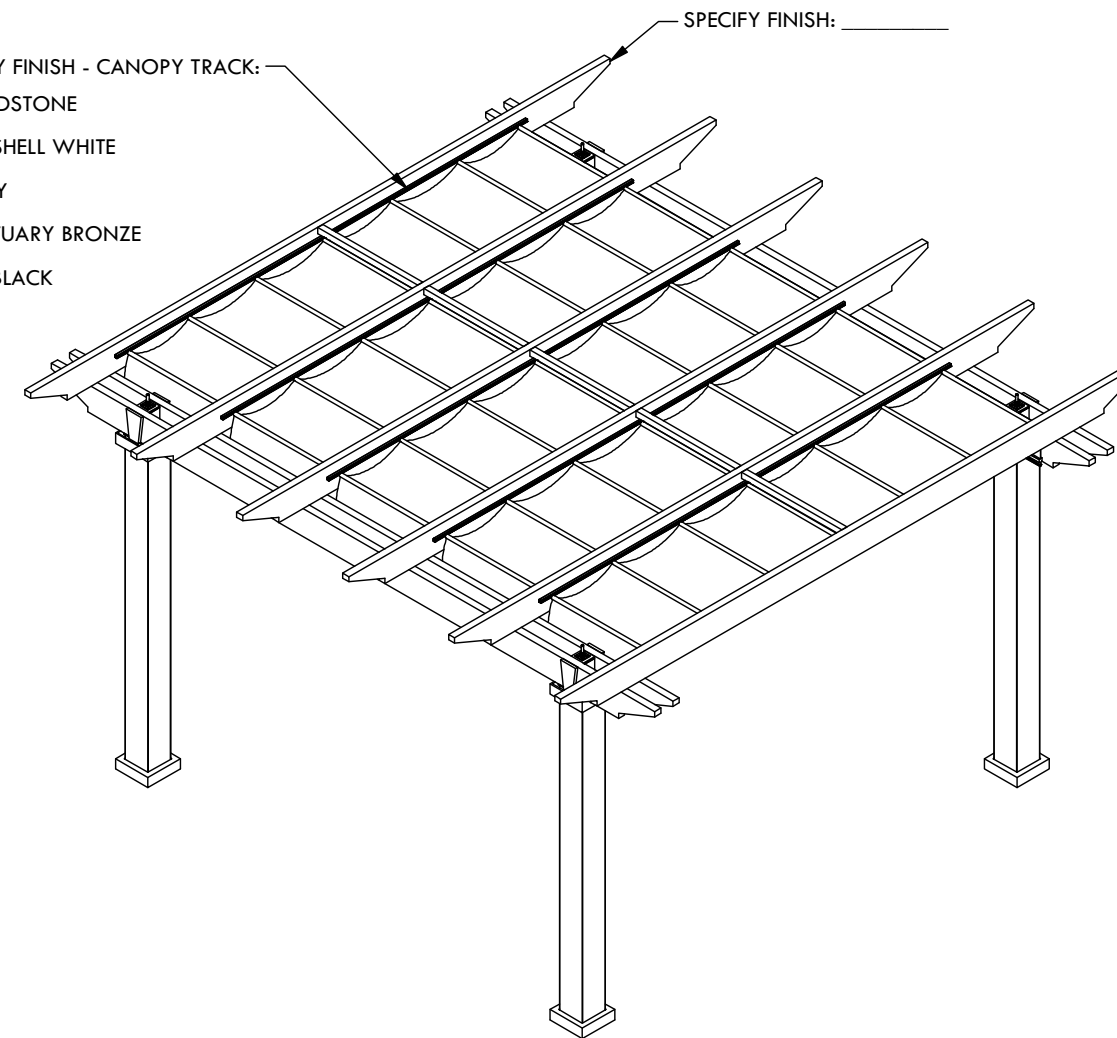

- SPECIFY FINISH - CANOPY TRACK:
- SANDSTONE
 - SEASHELL WHITE
 - GREY
 - STATUARY BRONZE
 - JET BLACK

CLASSIC TRIM STANDARD TRIM

CONCRETE MOUNT

THROUGH BOLT MOUNT

DESCRIPTION			
16' - 8" WIDE x 16' PROJECTION FREESTANDING MARQUIS			
REV	BY	DESCRIPTION	DATE
	SP	INITIAL RELEASE	06/22/23