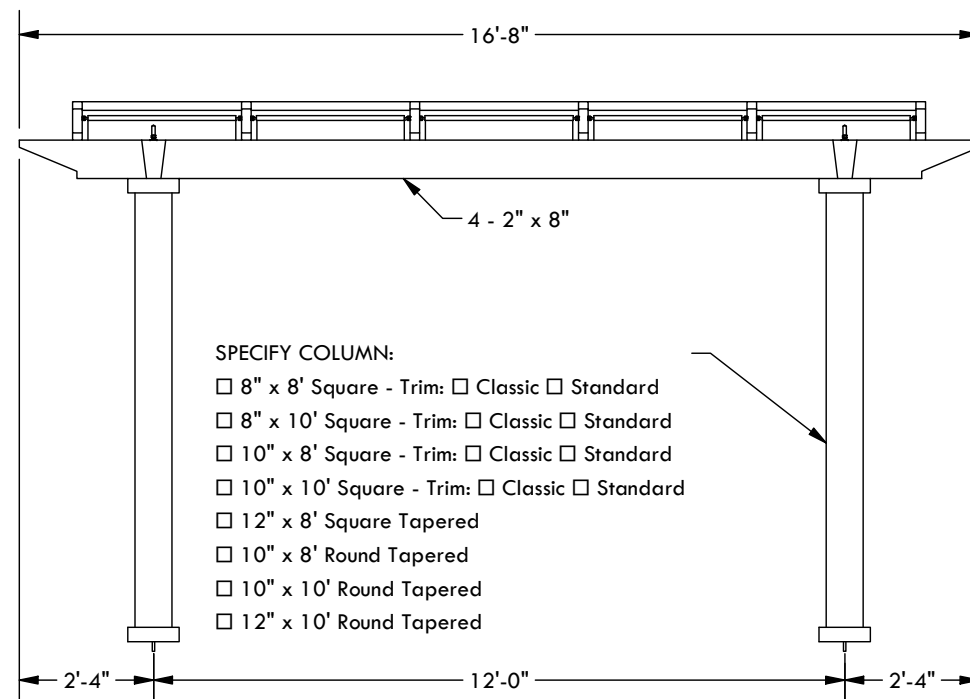

- SPECIFY FINISH - CANOPY TRACK:
- SANDSTONE
 - SEASHELL WHITE
 - GREY
 - STATUARY BRONZE
 - JET BLACK

CLASSIC TRIM STANDARD TRIM

CONCRETE MOUNT

THROUGH BOLT MOUNT

DESCRIPTION			
16' - 8" WIDE x 16' PROJECTION FREESTANDING MARQUIS			
REV	BY	DESCRIPTION	DATE
	SP	INITIAL RELEASE	06/22/23