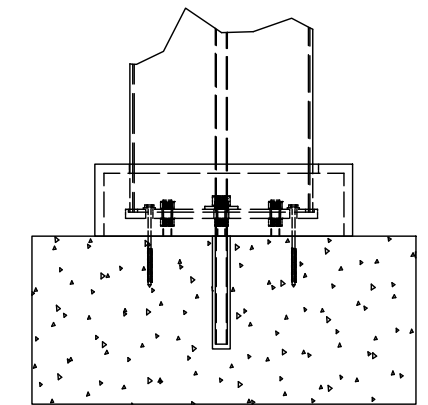

- SPECIFY FINISH - CANOPY TRACK:
- SANDSTONE
 - SEASHELL WHITE
 - GREY
 - STATUARY BRONZE
 - JET BLACK

CLASSIC TRIM STANDARD TRIM

CONCRETE MOUNT

THROUGH BOLT MOUNT

DESCRIPTION			
16' - 8" WIDE x 16' PROJECTION FREESTANDING MARQUIS			
REV	BY	DESCRIPTION	DATE
	SP	INITIAL RELEASE	06/22/23