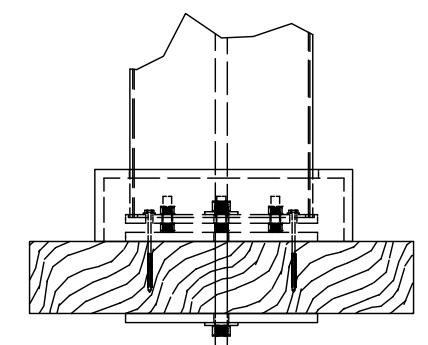

- SPECIFY FINISH - CANOPY TRACK:
- SANDSTONE
 - SEASHELL WHITE
 - GREY
 - STATUARY BRONZE
 - JET BLACK

CLASSIC TRIM STANDARD TRIM

CONCRETE MOUNT

THROUGH BOLT MOUNT

DESCRIPTION			
16' - 8" WIDE x 16' PROJECTION FREESTANDING MARQUIS			
REV	BY	DESCRIPTION	DATE
	SP	INITIAL RELEASE	06/22/23