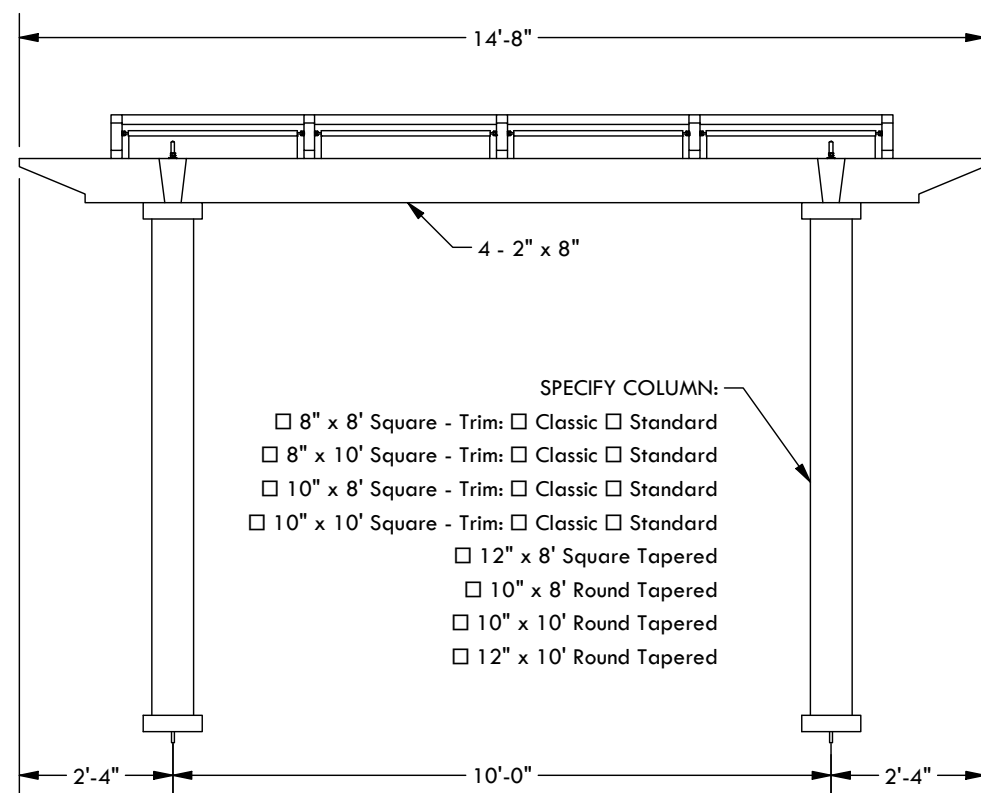

SPECIFY FINISH - CANOPY TRACK:

- SANDSTONE
- SEASHELL WHITE
- GREY
- STATUARY BRONZE
- JET BLACK

CLASSIC TRIM STANDARD TRIM

CONCRETE MOUNT

THROUGH BOLT MOUNT

SPECIFY COLUMN:

- 8" x 8' Square - Trim: Classic Standard
- 8" x 10' Square - Trim: Classic Standard
- 10" x 8' Square - Trim: Classic Standard
- 10" x 10' Square - Trim: Classic Standard
- 12" x 8' Square Tapered
- 10" x 8' Round Tapered
- 10" x 10' Round Tapered
- 12" x 10' Round Tapered

DESCRIPTION			
14' - 8" WIDE x 12' PROJECTION FREESTANDING MARQUEE			
REV	BY	DESCRIPTION	DATE
	SP	INITIAL RELEASE	06/22/23

© 2023 Structureworks

STRUCTUREWORKSTM

www.structureworks.com 877.489.8064