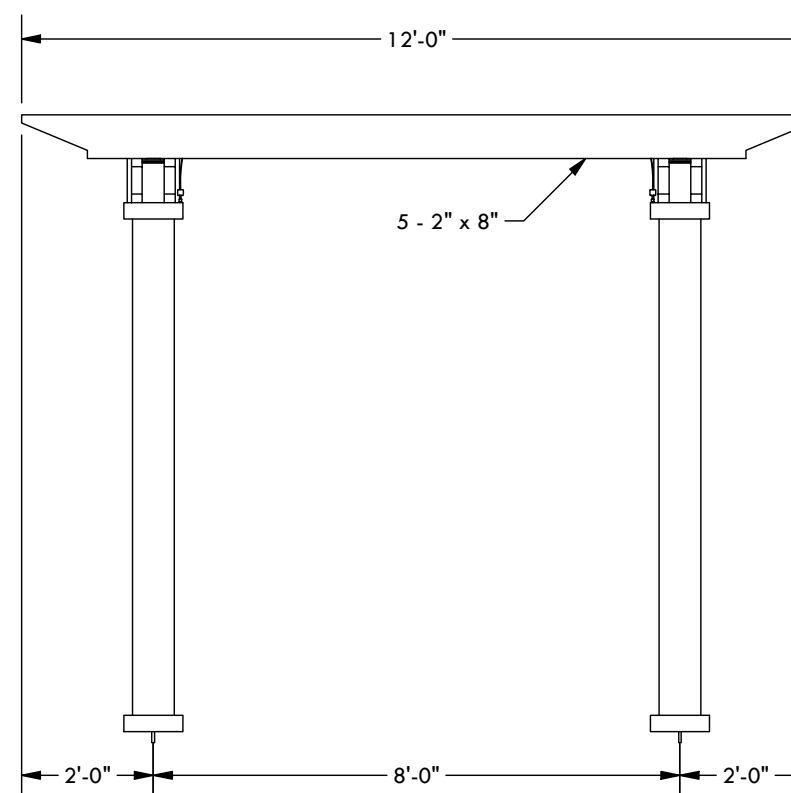

SPECIFY FINISH - CANOPY TRACK:

- SANDSTONE
- SEASHELL WHITE
- GREY
- STATUARY BRONZE
- JET BLACK

CLASSIC TRIM STANDARD TRIM

CONCRETE MOUNT

THROUGH BOLT MOUNT

SPECIFY COLUMN:

- 8" x 8' Square - Trim: Classic Standard
- 8" x 10' Square - Trim: Classic Standard
- 10" x 8' Square - Trim: Classic Standard
- 10" x 10' Square - Trim: Classic Standard
- 12" x 8' Square Tapered
- 10" x 8' Round Tapered
- 10" x 10' Round Tapered
- 12" x 10' Round Tapered

DESCRIPTION			
14' - 8" WIDE x 12' PROJECTION FREESTANDING MARQUEE			
REV	BY	DESCRIPTION	DATE
	SP	INITIAL RELEASE	06/22/23

© 2023 Structureworks

STRUCTUREWORKSTM

www.structureworks.com 877.489.8064