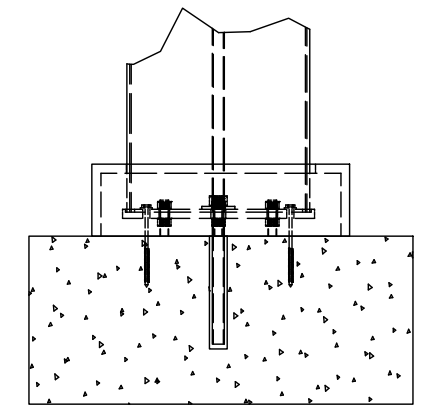

SPECIFY FINISH - CANOPY TRACK:

- SANDSTONE
- SEASHELL WHITE
- GREY
- STATUARY BRONZE
- JET BLACK

CLASSIC TRIM STANDARD TRIM

CONCRETE MOUNT

THROUGH BOLT MOUNT

SPECIFY COLUMN:

- 8" x 8' Square - Trim: Classic Standard
- 8" x 10' Square - Trim: Classic Standard
- 10" x 8' Square - Trim: Classic Standard
- 10" x 10' Square - Trim: Classic Standard
- 12" x 8' Square Tapered
- 10" x 8' Round Tapered
- 10" x 10' Round Tapered
- 12" x 10' Round Tapered

DESCRIPTION			
14' - 8" WIDE x 12' PROJECTION FREESTANDING MARQUEE			
REV	BY	DESCRIPTION	DATE
	SP	INITIAL RELEASE	06/22/23

© 2023 Structureworks

STRUCTUREWORKSTM

www.structureworks.com 877.489.8064