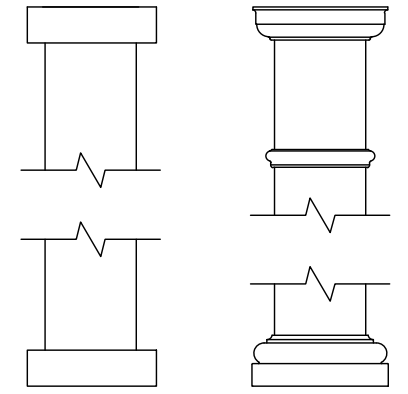

SPECIFY FINISH - CANOPY TRACK:

- SANDSTONE
- SEASHELL WHITE
- GREY
- STATUARY BRONZE
- JET BLACK

CLASSIC TRIM STANDARD TRIM

CONCRETE MOUNT

THROUGH BOLT MOUNT

SPECIFY COLUMN:

- 8" x 8' Square - Trim: Classic Standard
- 8" x 10' Square - Trim: Classic Standard
- 10" x 8' Square - Trim: Classic Standard
- 10" x 10' Square - Trim: Classic Standard
- 12" x 8' Square Tapered
- 10" x 8' Round Tapered
- 10" x 10' Round Tapered
- 12" x 10' Round Tapered

DESCRIPTION			
14' - 8" WIDE x 12' PROJECTION FREESTANDING MARQUEE			
REV	BY	DESCRIPTION	DATE
	SP	INITIAL RELEASE	06/22/23

© 2023 Structureworks

STRUCTUREWORKSTM

www.structureworks.com 877.489.8064