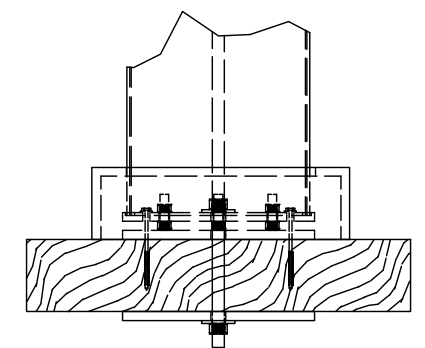

SPECIFY FINISH - CANOPY TRACK:

- SANDSTONE
- SEASHELL WHITE
- GREY
- STATUARY BRONZE
- JET BLACK

CLASSIC TRIM STANDARD TRIM

CONCRETE MOUNT

THROUGH BOLT MOUNT

SPECIFY COLUMN:

- 8" x 8' Square - Trim: Classic Standard
- 8" x 10' Square - Trim: Classic Standard
- 10" x 8' Square - Trim: Classic Standard
- 10" x 10' Square - Trim: Classic Standard
- 12" x 8' Square Tapered
- 10" x 8' Round Tapered
- 10" x 10' Round Tapered
- 12" x 10' Round Tapered

DESCRIPTION			
14' - 8" WIDE x 12' PROJECTION FREESTANDING MARQUEE			
REV	BY	DESCRIPTION	DATE
	SP	INITIAL RELEASE	06/22/23

© 2023 Structureworks

STRUCTUREWORKSTM

www.structureworks.com 877.489.8064