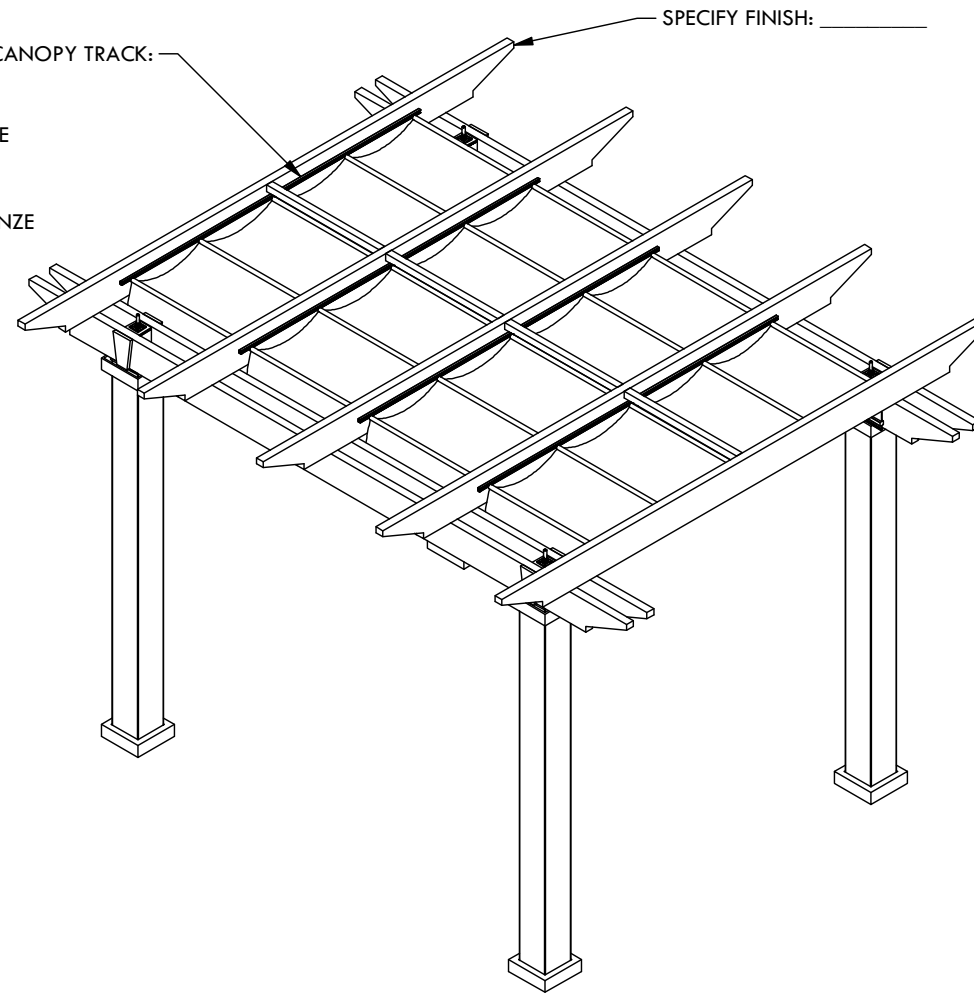

SPECIFY FINISH - CANOPY TRACK:

- SANDSTONE
- SEASHELL WHITE
- GREY
- STATUARY BRONZE
- JET BLACK

CLASSIC TRIM STANDARD TRIM

CONCRETE MOUNT

THROUGH BOLT MOUNT

SPECIFY COLUMN:

- 8" x 8' Square - Trim: Classic Standard
- 8" x 10' Square - Trim: Classic Standard
- 10" x 8' Square - Trim: Classic Standard
- 10" x 10' Square - Trim: Classic Standard
- 12" x 8' Square Tapered
- 10" x 8' Round Tapered
- 10" x 10' Round Tapered
- 12" x 10' Round Tapered

DESCRIPTION			
14' - 8" WIDE x 12' PROJECTION FREESTANDING MARQUEE			
REV	BY	DESCRIPTION	DATE
	SP	INITIAL RELEASE	06/22/23

© 2023 Structureworks

STRUCTUREWORKSTM

www.structureworks.com 877.489.8064