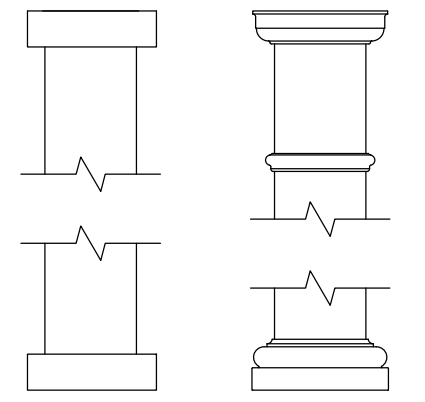

SPECIFY PATTERN:

© 2023 Structureworks

DESCRIPTION			
<b>12' Wide x 20' Projection Freestanding Solare</b>			
REV	BY	DESCRIPTION	DATE
	SP	INITIAL RELEASE	08/10/23

**STRUCTUREWORKS™**  
www.structureworks.com 877.489.8064