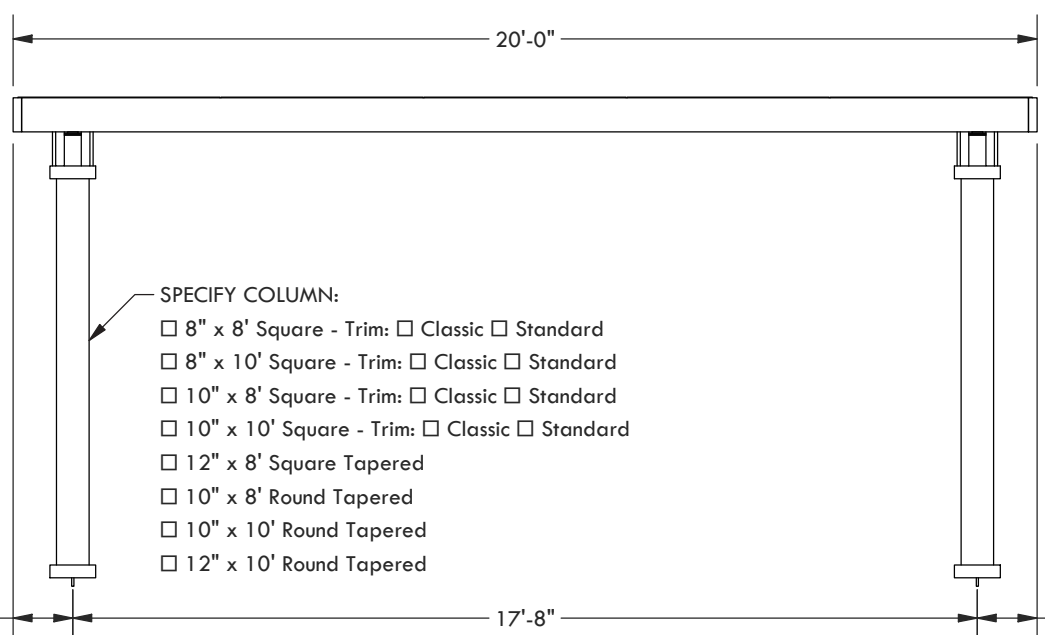

SPECIFY PATTERN:

© 2023 Structureworks

DESCRIPTION			
<b>12' Wide x 20' Projection Freestanding Solare</b>			
REV	BY	DESCRIPTION	DATE
	SP	INITIAL RELEASE	08/10/23

**STRUCTUREWORKS™**  
www.structureworks.com 877.489.8064