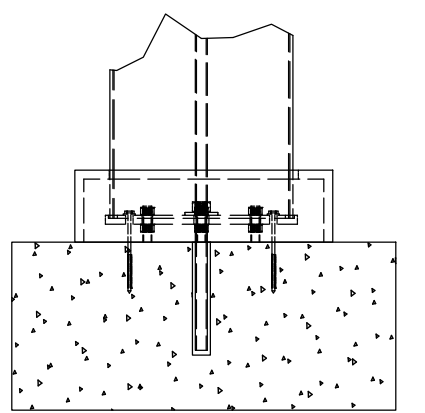

SPECIFY PATTERN:

© 2023 Structureworks

DESCRIPTION			
<b>12' Wide x 20' Projection Freestanding Solare</b>			
REV	BY	DESCRIPTION	DATE
	SP	INITIAL RELEASE	08/10/23

**STRUCTUREWORKS™**  
www.structureworks.com 877.489.8064