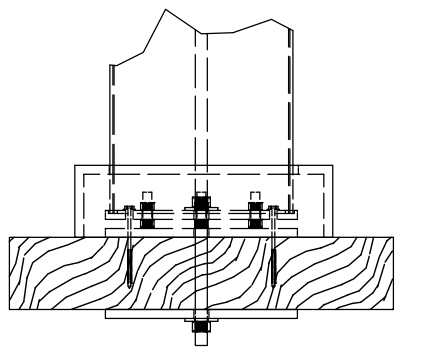

SPECIFY PATTERN:

© 2023 Structureworks

DESCRIPTION			
<b>12' Wide x 20' Projection Freestanding Solare</b>			
REV	BY	DESCRIPTION	DATE
	SP	INITIAL RELEASE	08/10/23

**STRUCTUREWORKS™**  
www.structureworks.com 877.489.8064