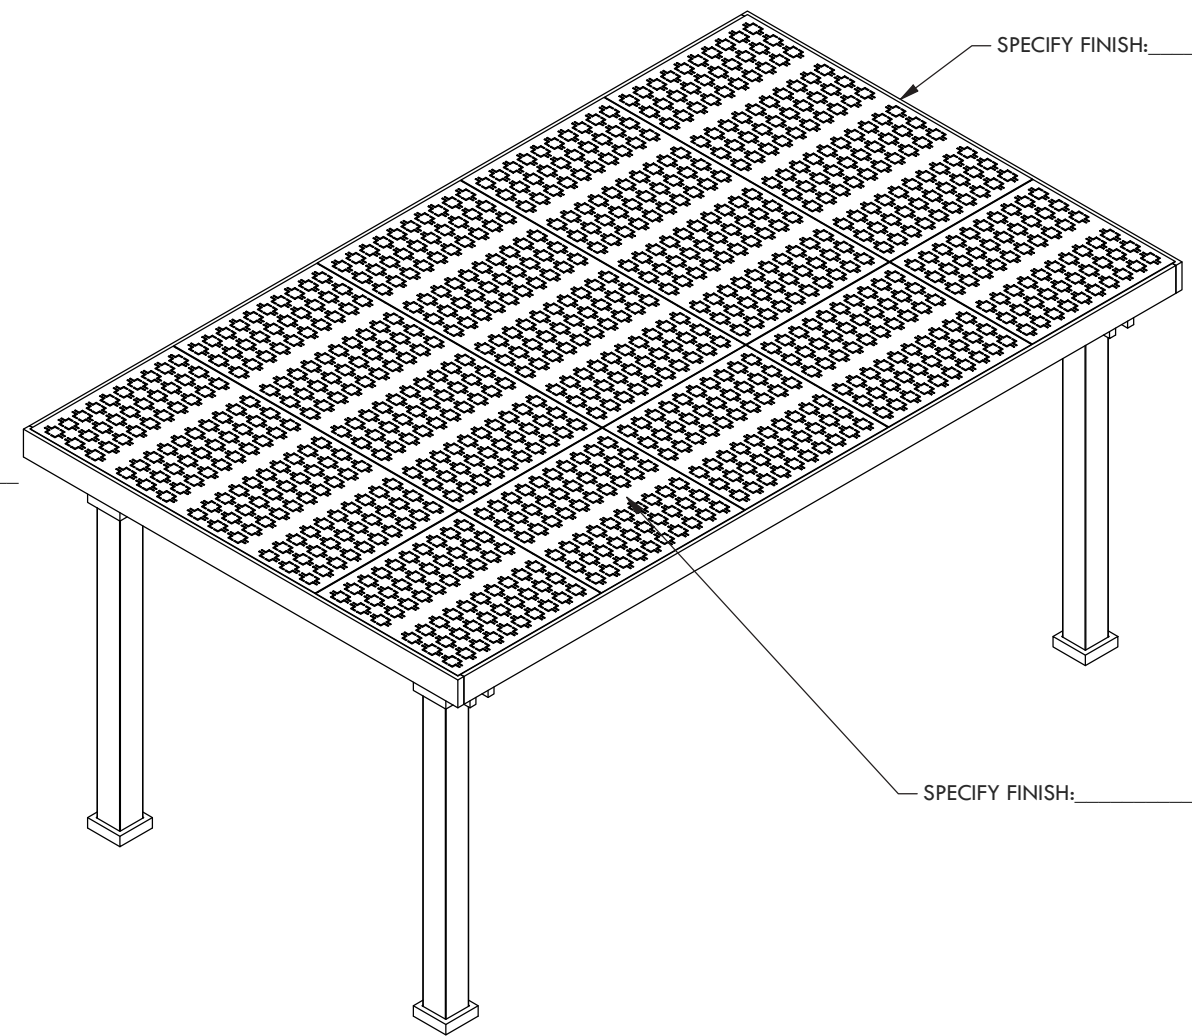

SPECIFY PATTERN:

© 2023 Structureworks

DESCRIPTION			
<b>12' Wide x 20' Projection Freestanding Solare</b>			
REV	BY	DESCRIPTION	DATE
	SP	INITIAL RELEASE	08/10/23

**STRUCTUREWORKS™**  
www.structureworks.com 877.489.8064