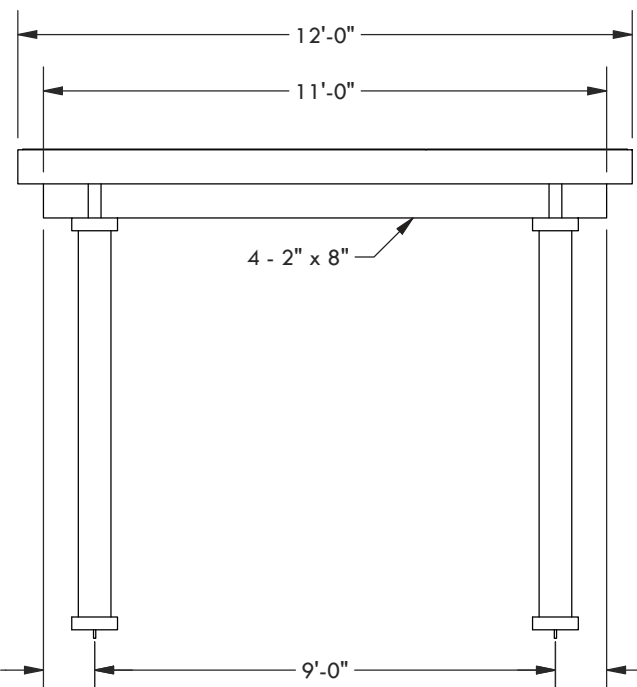

SPECIFY PATTERN:

© 2023 Structureworks

DESCRIPTION			
<b>12' Wide x 20' Projection Freestanding Solare</b>			
REV	BY	DESCRIPTION	DATE
	SP	INITIAL RELEASE	08/10/23

**STRUCTUREWORKS™**  
www.structureworks.com 877.489.8064