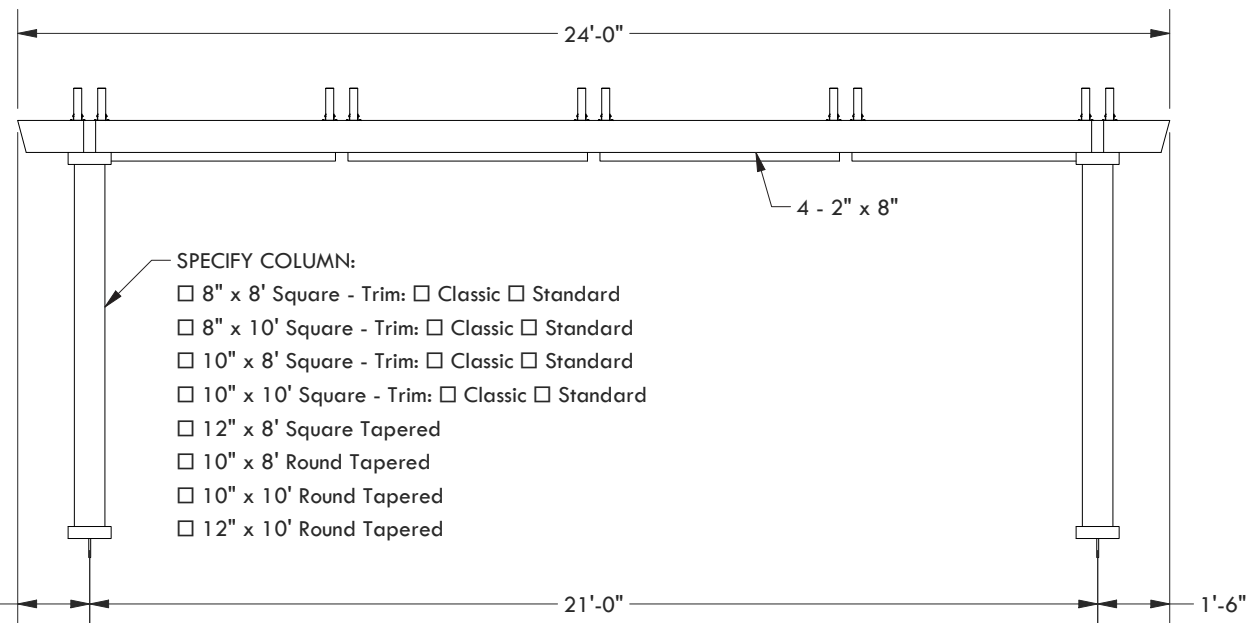

- SPECIFY FABRIC:
- WHITE
 - STUCCO
 - LEMON YELLOW
 - GARDEN GREEN
 - METALLICA PLATINUM
 - METALLICA SMOKE
 - DUPIONI POOLSIDE
 - DUPIONI SAPPHIRE

- SPECIFY COLUMN:
- 8" x 8' Square - Trim: Classic Standard
 - 8" x 10' Square - Trim: Classic Standard
 - 10" x 8' Square - Trim: Classic Standard
 - 10" x 10' Square - Trim: Classic Standard
 - 12" x 8' Square Tapered
 - 10" x 8' Round Tapered
 - 10" x 10' Round Tapered
 - 12" x 10' Round Tapered

DESCRIPTION			
24' WIDE X 16' PROJECTION FREESTANDING PLAYA			
REV	BY	DESCRIPTION	DATE
	NB	INITIAL RELEASE	01/01/23

STRUCTUREWORKS™
www.structureworks.com 877.489.8064

© 2023 Structureworks