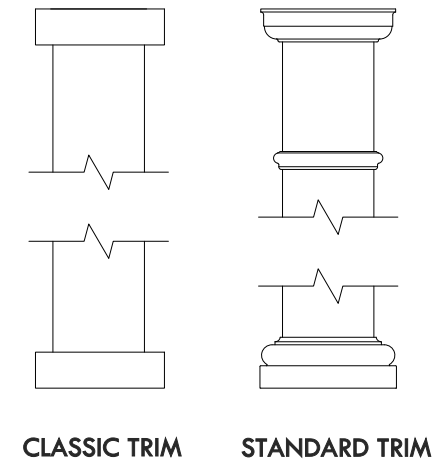

- SPECIFY FABRIC:
- WHITE
 - STUCCO
 - LEMON YELLOW
 - GARDEN GREEN
 - METALLICA PLATINUM
 - METALLICA SMOKE
 - DUPIONI POOLSIDE
 - DUPIONI SAPPHIRE

- SPECIFY COLUMN:
- 8" x 8' Square - Trim: Classic Standard
 - 8" x 10' Square - Trim: Classic Standard
 - 10" x 8' Square - Trim: Classic Standard
 - 10" x 10' Square - Trim: Classic Standard
 - 12" x 8' Square Tapered
 - 10" x 8' Round Tapered
 - 10" x 10' Round Tapered
 - 12" x 10' Round Tapered

DESCRIPTION			
24' WIDE X 16' PROJECTION FREESTANDING PLAYA			
REV	BY	DESCRIPTION	DATE
	NB	INITIAL RELEASE	01/01/23

STRUCTUREWORKS™
www.structureworks.com 877.489.8064

© 2023 Structureworks