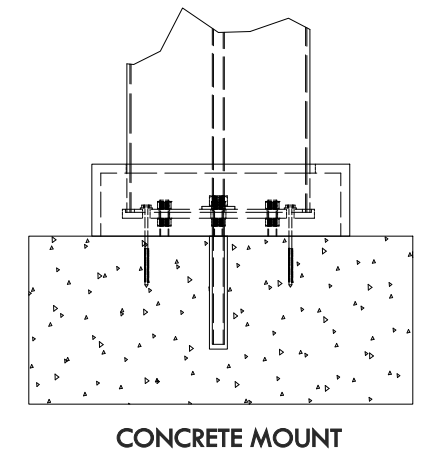

- SPECIFY FABRIC:
- WHITE
 - STUCCO
 - LEMON YELLOW
 - GARDEN GREEN
 - METALLICA PLATINUM
 - METALLICA SMOKE
 - DUPIONI POOLSIDE
 - DUPIONI SAPPHIRE

- SPECIFY COLUMN:
- 8" x 8' Square - Trim: Classic Standard
 - 8" x 10' Square - Trim: Classic Standard
 - 10" x 8' Square - Trim: Classic Standard
 - 10" x 10' Square - Trim: Classic Standard
 - 12" x 8' Square Tapered
 - 10" x 8' Round Tapered
 - 10" x 10' Round Tapered
 - 12" x 10' Round Tapered

DESCRIPTION			
24' WIDE X 16' PROJECTION FREESTANDING PLAYA			
REV	BY	DESCRIPTION	DATE
	NB	INITIAL RELEASE	01/01/23

STRUCTUREWORKS™
www.structureworks.com 877.489.8064

© 2023 Structureworks