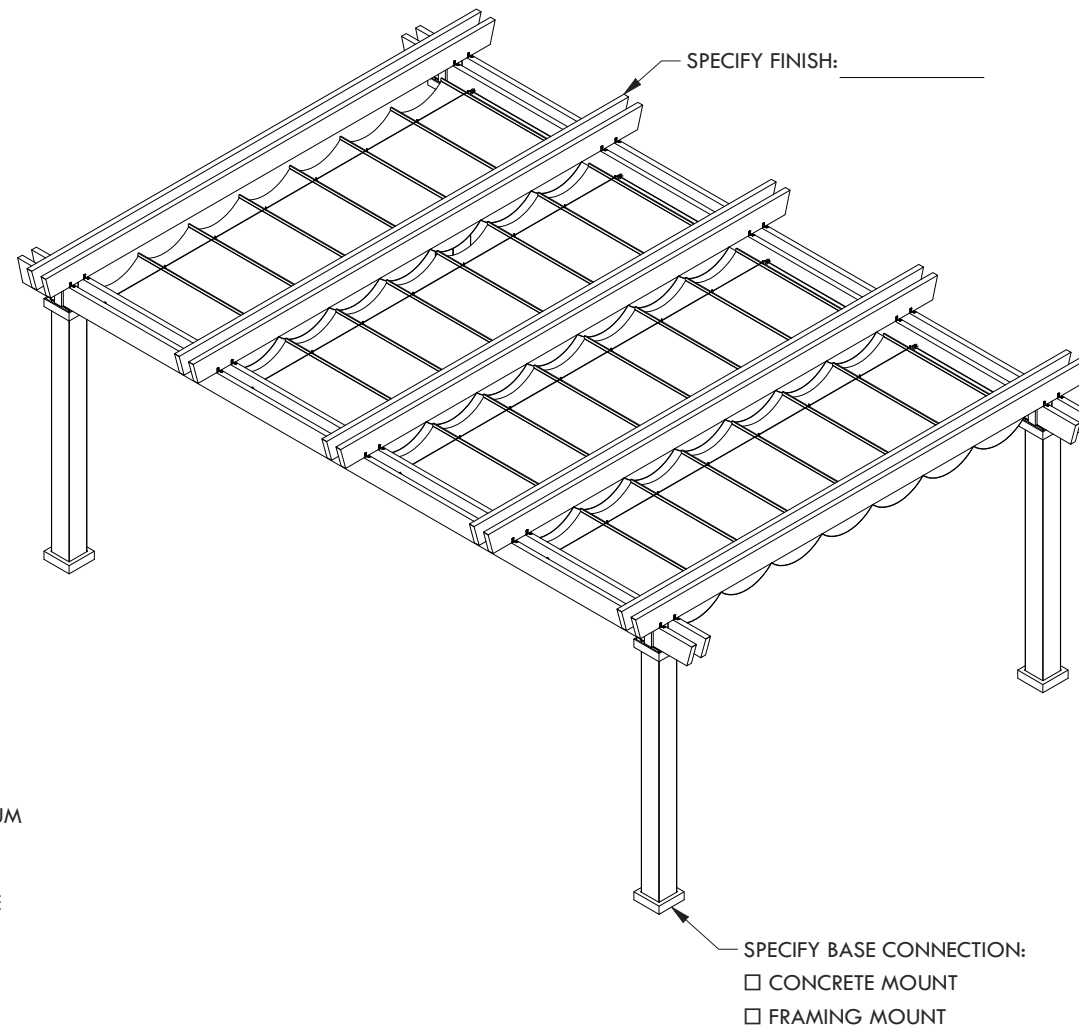

- SPECIFY FABRIC:
- WHITE
 - STUCCO
 - LEMON YELLOW
 - GARDEN GREEN
 - METALLICA PLATINUM
 - METALLICA SMOKE
 - DUPIONI POOLSIDE
 - DUPIONI SAPPHIRE

- SPECIFY COLUMN:
- 8" x 8' Square - Trim: Classic Standard
 - 8" x 10' Square - Trim: Classic Standard
 - 10" x 8' Square - Trim: Classic Standard
 - 10" x 10' Square - Trim: Classic Standard
 - 12" x 8' Square Tapered
 - 10" x 8' Round Tapered
 - 10" x 10' Round Tapered
 - 12" x 10' Round Tapered

DESCRIPTION			
24' WIDE X 16' PROJECTION FREESTANDING PLAYA			
REV	BY	DESCRIPTION	DATE
	NB	INITIAL RELEASE	01/01/23

STRUCTUREWORKS™
www.structureworks.com 877.489.8064

© 2023 Structureworks