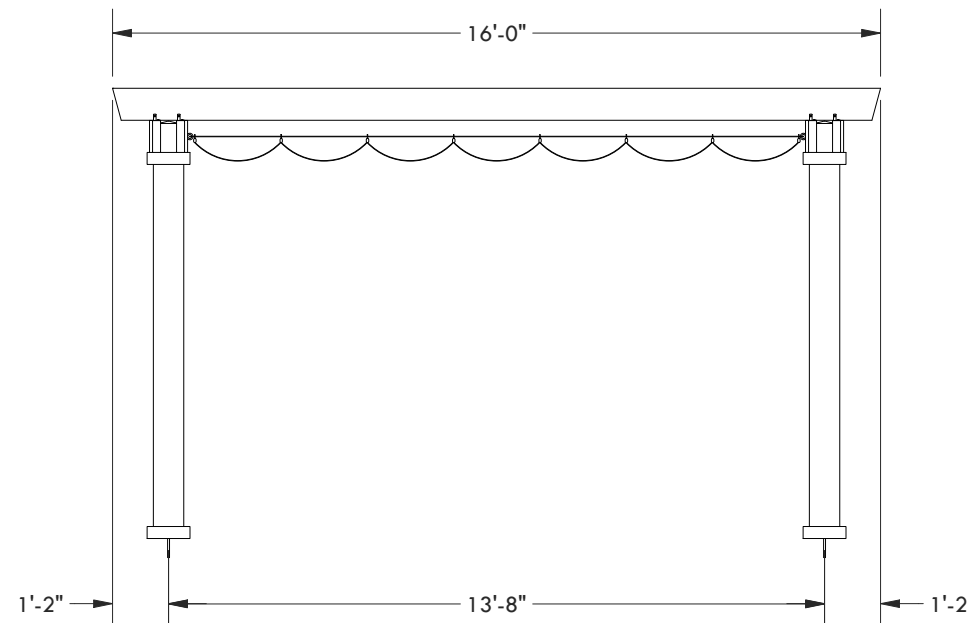

- SPECIFY FABRIC:
- WHITE
 - STUCCO
 - LEMON YELLOW
 - GARDEN GREEN
 - METALLICA PLATINUM
 - METALLICA SMOKE
 - DUPIONI POOLSIDE
 - DUPIONI SAPPHIRE

- SPECIFY COLUMN:
- 8" x 8' Square - Trim: Classic Standard
 - 8" x 10' Square - Trim: Classic Standard
 - 10" x 8' Square - Trim: Classic Standard
 - 10" x 10' Square - Trim: Classic Standard
 - 12" x 8' Square Tapered
 - 10" x 8' Round Tapered
 - 10" x 10' Round Tapered
 - 12" x 10' Round Tapered

DESCRIPTION			
24' WIDE X 16' PROJECTION FREESTANDING PLAYA			
REV	BY	DESCRIPTION	DATE
	NB	INITIAL RELEASE	01/01/23

STRUCTUREWORKS™
www.structureworks.com 877.489.8064

© 2023 Structureworks