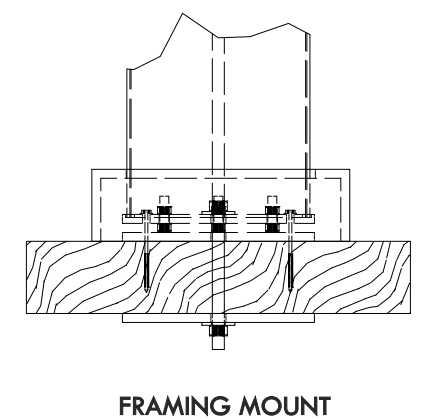

- SPECIFY FABRIC:
- WHITE
 - STUCCO
 - LEMON YELLOW
 - GARDEN GREEN
 - METALLICA PLATINUM
 - METALLICA SMOKE
 - DUPIONI POOLSIDE
 - DUPIONI SAPPHIRE

- SPECIFY COLUMN:
- 8" x 8' Square - Trim: Classic Standard
 - 8" x 10' Square - Trim: Classic Standard
 - 10" x 8' Square - Trim: Classic Standard
 - 10" x 10' Square - Trim: Classic Standard
 - 12" x 8' Square Tapered
 - 10" x 8' Round Tapered
 - 10" x 10' Round Tapered
 - 12" x 10' Round Tapered

DESCRIPTION			
24' WIDE X 16' PROJECTION FREESTANDING PLAYA			
REV	BY	DESCRIPTION	DATE
	NB	INITIAL RELEASE	01/01/23

STRUCTUREWORKS™
www.structureworks.com 877.489.8064

© 2023 Structureworks