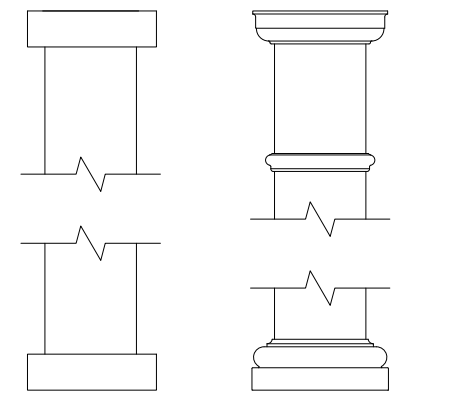

- SPECIFY FABRIC:
- WHITE
  - STUCCO
  - LEMON YELLOW
  - GARDEN GREEN
  - METALLICA PLATINUM
  - METALLICA SMOKE
  - DUPIONI POOLSIDE
  - DUPIONI SAPPHIRE

- SPECIFY BASE CONNECTION:
- CONCRETE MOUNT
  - FRAMING MOUNT

CLASSIC TRIM      STANDARD TRIM

CONCRETE MOUNT

FRAMING MOUNT

- SPECIFY COLUMN:
- 8" x 8' Square - Trim:  Classic  Standard
  - 8" x 10' Square - Trim:  Classic  Standard
  - 10" x 8' Square - Trim:  Classic  Standard
  - 10" x 10' Square - Trim:  Classic  Standard
  - 12" x 8' Square Tapered
  - 10" x 8' Round Tapered
  - 10" x 10' Round Tapered
  - 12" x 10' Round Tapered