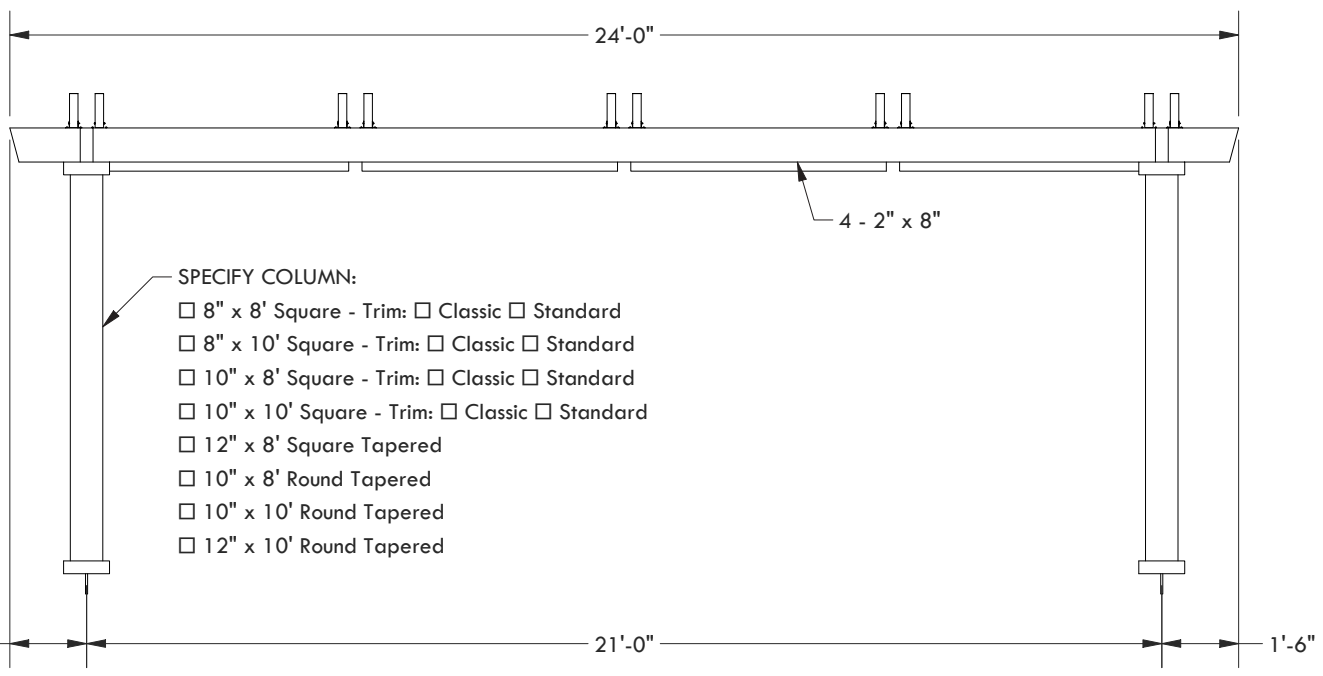

CLASSIC TRIM      STANDARD TRIM

CONCRETE MOUNT

FRAMING MOUNT

- SPECIFY COLUMN:
- 8" x 8' Square - Trim:  Classic  Standard
  - 8" x 10' Square - Trim:  Classic  Standard
  - 10" x 8' Square - Trim:  Classic  Standard
  - 10" x 10' Square - Trim:  Classic  Standard
  - 12" x 8' Square Tapered
  - 10" x 8' Round Tapered
  - 10" x 10' Round Tapered
  - 12" x 10' Round Tapered

DESCRIPTION			
<b>24' WIDE X 12' PROJECTION FREESTANDING PLAYA</b>			
REV	BY	DESCRIPTION	DATE
	NB	INITIAL RELEASE	01/01/23

**STRUCTUREWORKS™**  
www.structureworks.com 877.489.8064

© 2023 Structureworks