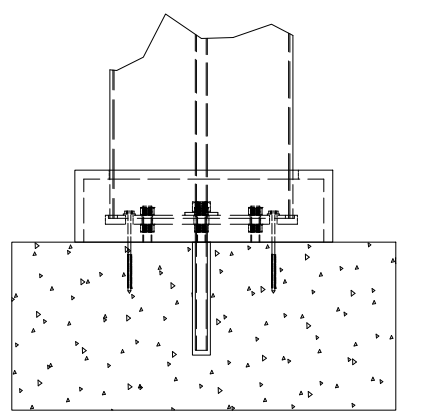

- SPECIFY FABRIC:
- WHITE
  - STUCCO
  - LEMON YELLOW
  - GARDEN GREEN
  - METALLICA PLATINUM
  - METALLICA SMOKE
  - DUPIONI POOLSIDE
  - DUPIONI SAPPHIRE

- SPECIFY BASE CONNECTION:
- CONCRETE MOUNT
  - FRAMING MOUNT

CLASSIC TRIM      STANDARD TRIM

CONCRETE MOUNT

FRAMING MOUNT

- SPECIFY COLUMN:
- 8" x 8' Square - Trim:  Classic  Standard
  - 8" x 10' Square - Trim:  Classic  Standard
  - 10" x 8' Square - Trim:  Classic  Standard
  - 10" x 10' Square - Trim:  Classic  Standard
  - 12" x 8' Square Tapered
  - 10" x 8' Round Tapered
  - 10" x 10' Round Tapered
  - 12" x 10' Round Tapered