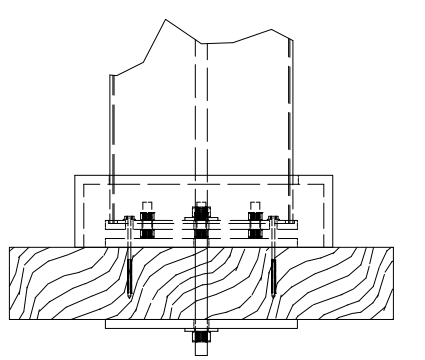

CLASSIC TRIM      STANDARD TRIM

CONCRETE MOUNT

FRAMING MOUNT

- SPECIFY COLUMN:
- 8" x 8' Square - Trim:  Classic  Standard
  - 8" x 10' Square - Trim:  Classic  Standard
  - 10" x 8' Square - Trim:  Classic  Standard
  - 10" x 10' Square - Trim:  Classic  Standard
  - 12" x 8' Square Tapered
  - 10" x 8' Round Tapered
  - 10" x 10' Round Tapered
  - 12" x 10' Round Tapered