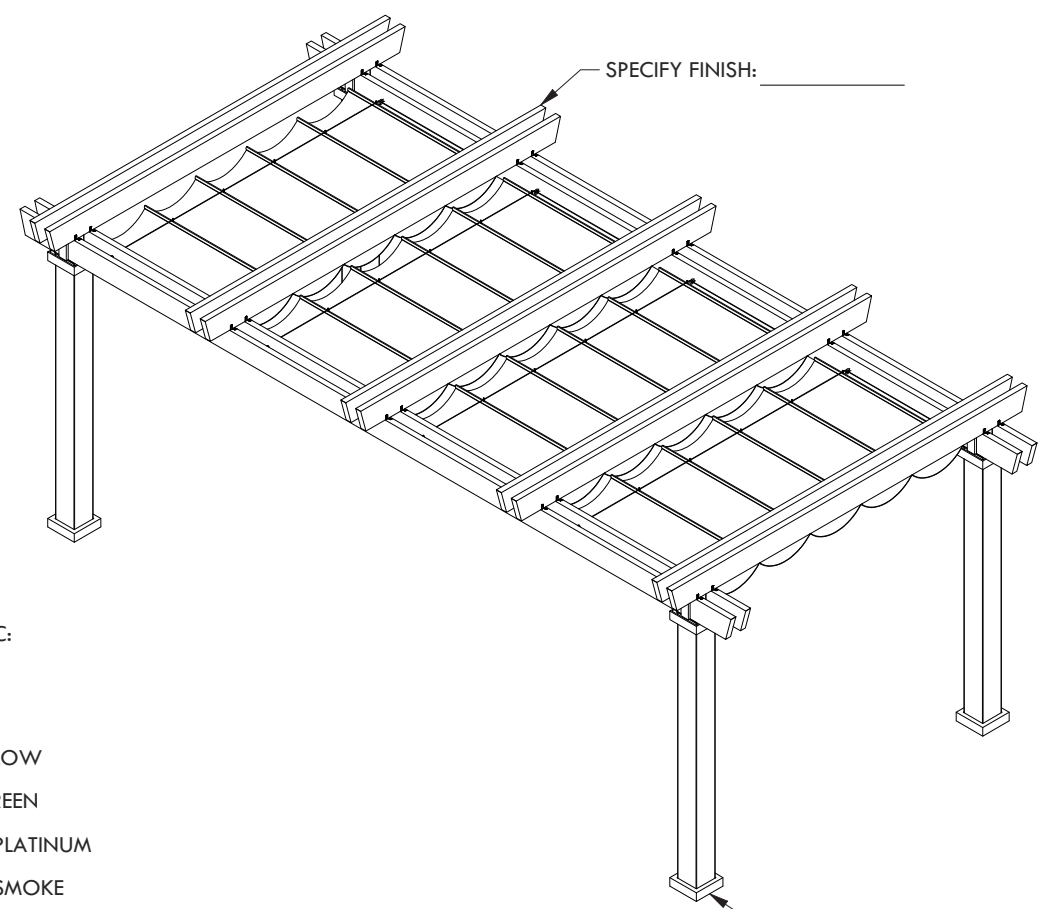

- SPECIFY FABRIC:
- WHITE
  - STUCCO
  - LEMON YELLOW
  - GARDEN GREEN
  - METALLICA PLATINUM
  - METALLICA SMOKE
  - DUPIONI POOLSIDE
  - DUPIONI SAPPHIRE

- SPECIFY BASE CONNECTION:
- CONCRETE MOUNT
  - FRAMING MOUNT

CLASSIC TRIM      STANDARD TRIM

CONCRETE MOUNT

FRAMING MOUNT

- SPECIFY COLUMN:
- 8" x 8' Square - Trim:  Classic  Standard
  - 8" x 10' Square - Trim:  Classic  Standard
  - 10" x 8' Square - Trim:  Classic  Standard
  - 10" x 10' Square - Trim:  Classic  Standard
  - 12" x 8' Square Tapered
  - 10" x 8' Round Tapered
  - 10" x 10' Round Tapered
  - 12" x 10' Round Tapered

DESCRIPTION			
<b>24' WIDE X 12' PROJECTION FREESTANDING PLAYA</b>			
REV	BY	DESCRIPTION	DATE
	NB	INITIAL RELEASE	01/01/23

**STRUCTUREWORKS™**  
www.structureworks.com 877.489.8064

© 2023 Structureworks