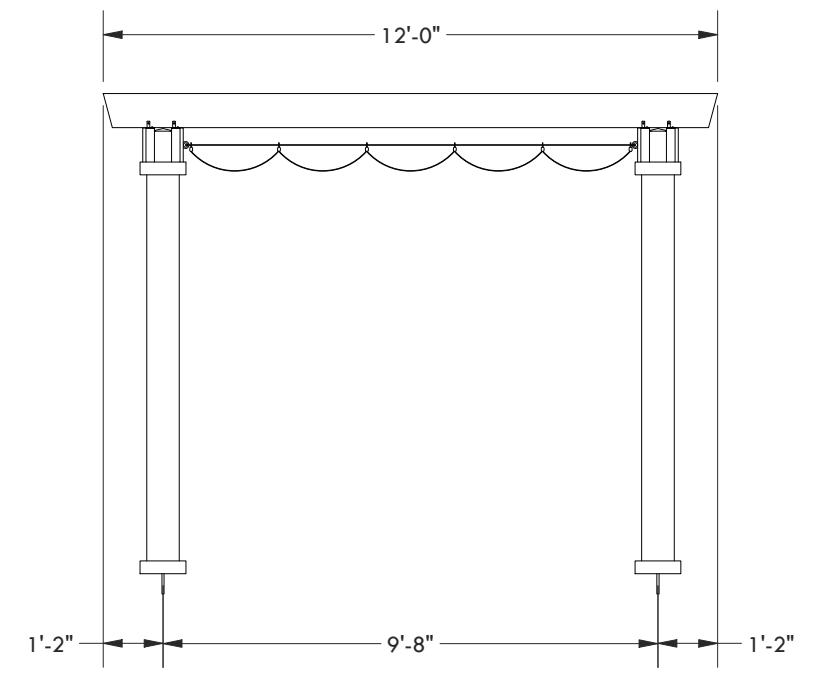

CLASSIC TRIM      STANDARD TRIM

CONCRETE MOUNT

FRAMING MOUNT

- SPECIFY COLUMN:
- 8" x 8' Square - Trim:  Classic  Standard
  - 8" x 10' Square - Trim:  Classic  Standard
  - 10" x 8' Square - Trim:  Classic  Standard
  - 10" x 10' Square - Trim:  Classic  Standard
  - 12" x 8' Square Tapered
  - 10" x 8' Round Tapered
  - 10" x 10' Round Tapered
  - 12" x 10' Round Tapered

DESCRIPTION			
<b>24' WIDE X 12' PROJECTION FREESTANDING PLAYA</b>			
REV	BY	DESCRIPTION	DATE
	NB	INITIAL RELEASE	01/01/23

**STRUCTUREWORKS™**  
www.structureworks.com 877.489.8064

© 2023 Structureworks