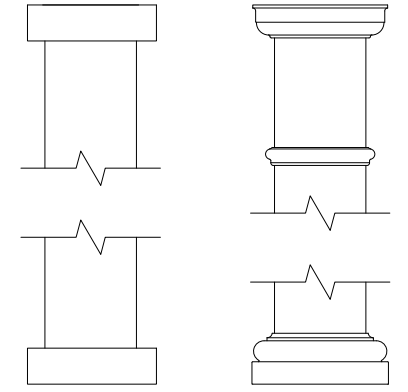

- SPECIFY FABRIC:
- WHITE
 - STUCCO
 - LEMON YELLOW
 - GARDEN GREEN
 - METALLICA PLATINUM
 - METALLICA SMOKE
 - DUPIONI POOLSIDE
 - DUPIONI SAPPHIRE

SPECIFY FINISH:

CLASSIC TRIM STANDARD TRIM

SPECIFY BASE CONNECTION:

- CONCRETE MOUNT
- FRAMING MOUNT

CONCRETE MOUNT

FRAMING MOUNT

- SPECIFY COLUMN:
- 8" x 8' Square - Trim: Classic Standard
 - 8" x 10' Square - Trim: Classic Standard
 - 10" x 8' Square - Trim: Classic Standard
 - 10" x 10' Square - Trim: Classic Standard
 - 12" x 8' Square Tapered
 - 10" x 8' Round Tapered
 - 10" x 10' Round Tapered
 - 12" x 10' Round Tapered