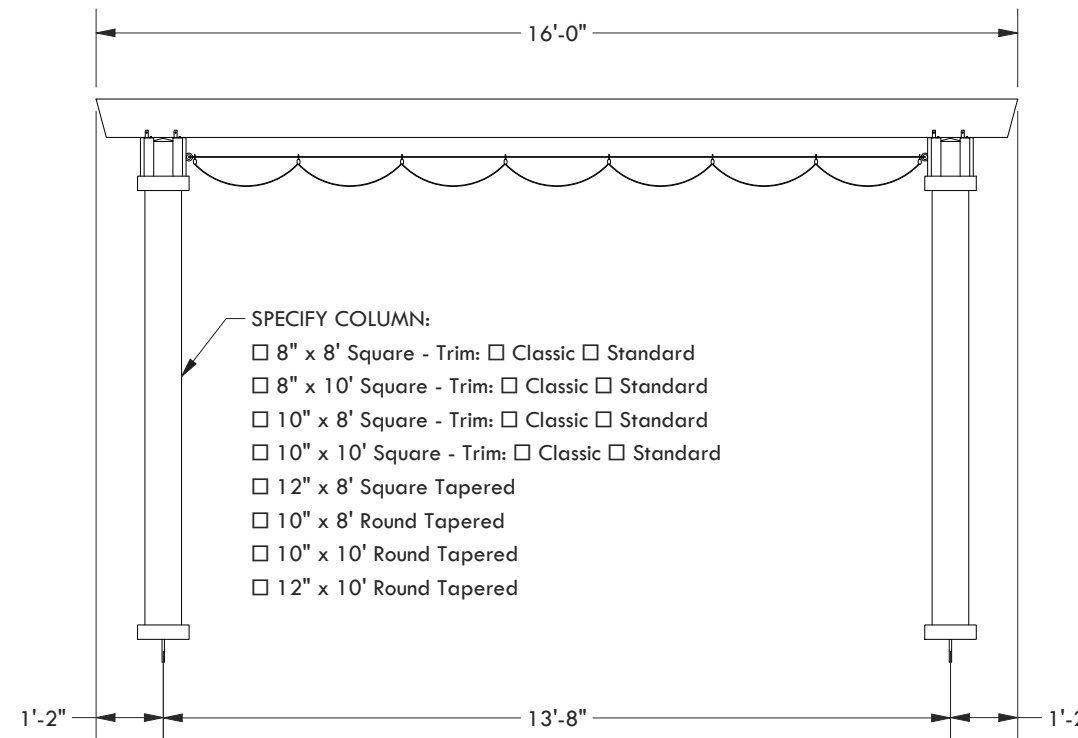

- CONCRETE MOUNT
- FRAMING MOUNT

CONCRETE MOUNT

FRAMING MOUNT

- SPECIFY COLUMN:
- 8" x 8' Square - Trim: Classic Standard
 - 8" x 10' Square - Trim: Classic Standard
 - 10" x 8' Square - Trim: Classic Standard
 - 10" x 10' Square - Trim: Classic Standard
 - 12" x 8' Square Tapered
 - 10" x 8' Round Tapered
 - 10" x 10' Round Tapered
 - 12" x 10' Round Tapered

© 2023 Structureworks

DESCRIPTION			
14' WIDE X 16' PROJECTION FREESTANDING PLAYA			
REV	BY	DESCRIPTION	DATE
	NB	INITIAL RELEASE	01/01/23