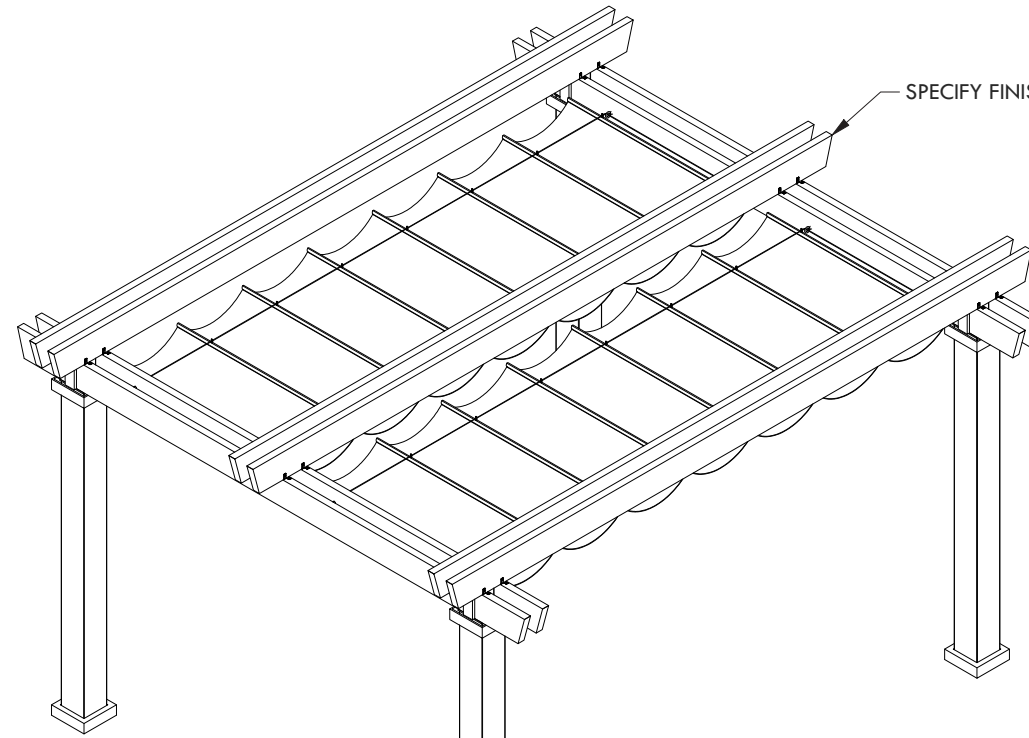

- SPECIFY FABRIC:
- WHITE
 - STUCCO
 - LEMON YELLOW
 - GARDEN GREEN
 - METALLICA PLATINUM
 - METALLICA SMOKE
 - DUPIONI POOLSIDE
 - DUPIONI SAPPHIRE

SPECIFY FINISH:

CLASSIC TRIM STANDARD TRIM

SPECIFY BASE CONNECTION:

- CONCRETE MOUNT
- FRAMING MOUNT

CONCRETE MOUNT

FRAMING MOUNT

- SPECIFY COLUMN:
- 8" x 8' Square - Trim: Classic Standard
 - 8" x 10' Square - Trim: Classic Standard
 - 10" x 8' Square - Trim: Classic Standard
 - 10" x 10' Square - Trim: Classic Standard
 - 12" x 8' Square Tapered
 - 10" x 8' Round Tapered
 - 10" x 10' Round Tapered
 - 12" x 10' Round Tapered

© 2023 Structureworks

DESCRIPTION			
14' WIDE X 16' PROJECTION FREESTANDING PLAYA			
REV	BY	DESCRIPTION	DATE
	NB	INITIAL RELEASE	01/01/23