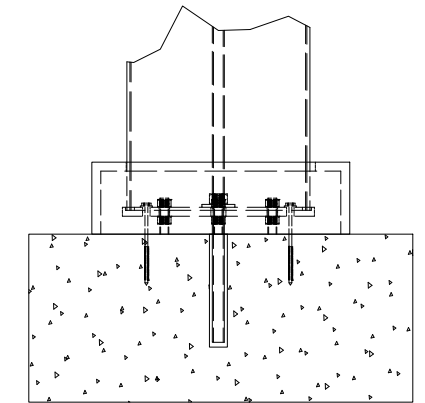

- CONCRETE MOUNT
- FRAMING MOUNT

CONCRETE MOUNT

FRAMING MOUNT

- SPECIFY COLUMN:
- 8" x 8' Square - Trim: Classic Standard
 - 8" x 10' Square - Trim: Classic Standard
 - 10" x 8' Square - Trim: Classic Standard
 - 10" x 10' Square - Trim: Classic Standard
 - 12" x 8' Square Tapered
 - 10" x 8' Round Tapered
 - 10" x 10' Round Tapered
 - 12" x 10' Round Tapered

© 2023 Structureworks

DESCRIPTION			
14' WIDE X 16' PROJECTION FREESTANDING PLAYA			
REV	BY	DESCRIPTION	DATE
	NB	INITIAL RELEASE	01/01/23