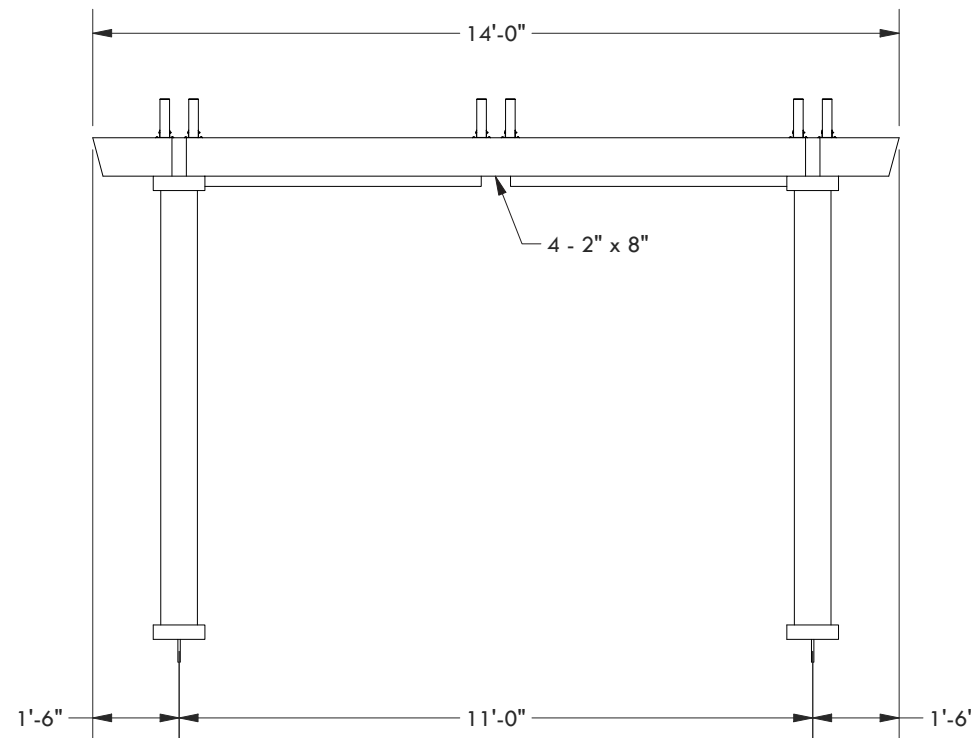

- CONCRETE MOUNT
- FRAMING MOUNT

CONCRETE MOUNT

FRAMING MOUNT

- SPECIFY COLUMN:
- 8" x 8' Square - Trim: Classic Standard
 - 8" x 10' Square - Trim: Classic Standard
 - 10" x 8' Square - Trim: Classic Standard
 - 10" x 10' Square - Trim: Classic Standard
 - 12" x 8' Square Tapered
 - 10" x 8' Round Tapered
 - 10" x 10' Round Tapered
 - 12" x 10' Round Tapered

© 2023 Structureworks

DESCRIPTION			
14' WIDE X 16' PROJECTION FREESTANDING PLAYA			
REV	BY	DESCRIPTION	DATE
	NB	INITIAL RELEASE	01/01/23