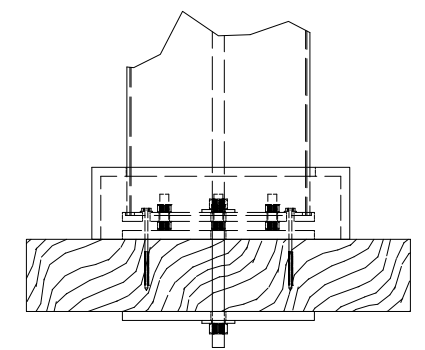

- CONCRETE MOUNT
- FRAMING MOUNT

CONCRETE MOUNT

FRAMING MOUNT

- SPECIFY COLUMN:
- 8" x 8' Square - Trim: Classic Standard
 - 8" x 10' Square - Trim: Classic Standard
 - 10" x 8' Square - Trim: Classic Standard
 - 10" x 10' Square - Trim: Classic Standard
 - 12" x 8' Square Tapered
 - 10" x 8' Round Tapered
 - 10" x 10' Round Tapered
 - 12" x 10' Round Tapered

© 2023 Structureworks

DESCRIPTION			
14' WIDE X 16' PROJECTION FREESTANDING PLAYA			
REV	BY	DESCRIPTION	DATE
	NB	INITIAL RELEASE	01/01/23