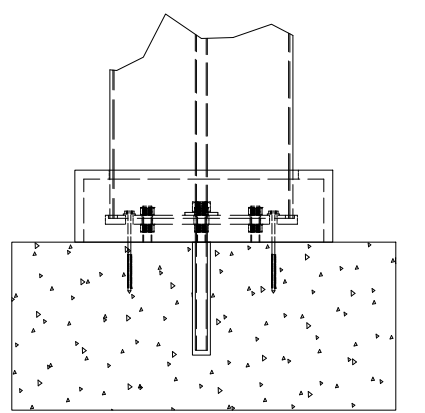

- SPECIFY FABRIC:
- WHITE
 - STUCCO
 - LEMON YELLOW
 - GARDEN GREEN
 - METALLICA PLATINUM
 - METALLICA SMOKE
 - DUPIONI POOLSIDE
 - DUPIONI SAPPHIRE

6 - 2" x 8"

- SPECIFY BASE CONNECTION:
- CONCRETE MOUNT
 - FRAMING MOUNT

CLASSIC TRIM STANDARD TRIM

CONCRETE MOUNT

FRAMING MOUNT

- SPECIFY COLUMN:
- 8" x 8' Square - Trim: Classic Standard
 - 8" x 10' Square - Trim: Classic Standard
 - 10" x 8' Square - Trim: Classic Standard
 - 10" x 10' Square - Trim: Classic Standard
 - 12" x 8' Square Tapered
 - 10" x 8' Round Tapered
 - 10" x 10' Round Tapered
 - 12" x 10' Round Tapered