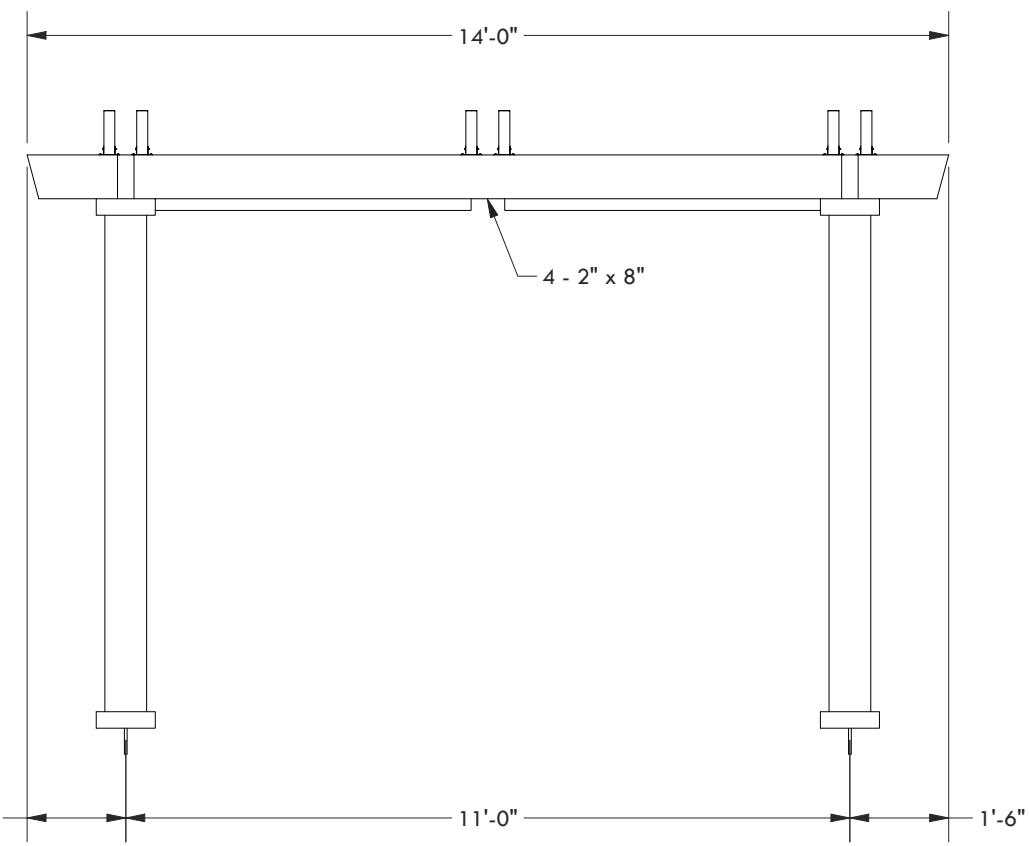

- SPECIFY FABRIC:
- WHITE
 - STUCCO
 - LEMON YELLOW
 - GARDEN GREEN
 - METALLICA PLATINUM
 - METALLICA SMOKE
 - DUPIONI POOLSIDE
 - DUPIONI SAPPHIRE

6 - 2" x 8"

- SPECIFY BASE CONNECTION:
- CONCRETE MOUNT
 - FRAMING MOUNT

CLASSIC TRIM STANDARD TRIM

CONCRETE MOUNT

FRAMING MOUNT

- SPECIFY COLUMN:
- 8" x 8' Square - Trim: Classic Standard
 - 8" x 10' Square - Trim: Classic Standard
 - 10" x 8' Square - Trim: Classic Standard
 - 10" x 10' Square - Trim: Classic Standard
 - 12" x 8' Square Tapered
 - 10" x 8' Round Tapered
 - 10" x 10' Round Tapered
 - 12" x 10' Round Tapered

DESCRIPTION			
14' WIDE X 12' PROJECTION FREESTANDING PLAYA			
REV	BY	DESCRIPTION	DATE
	NB	INITIAL RELEASE	01/01/23

© 2023 Structureworks

STRUCTUREWORKS™

www.structureworks.com 877.489.8064