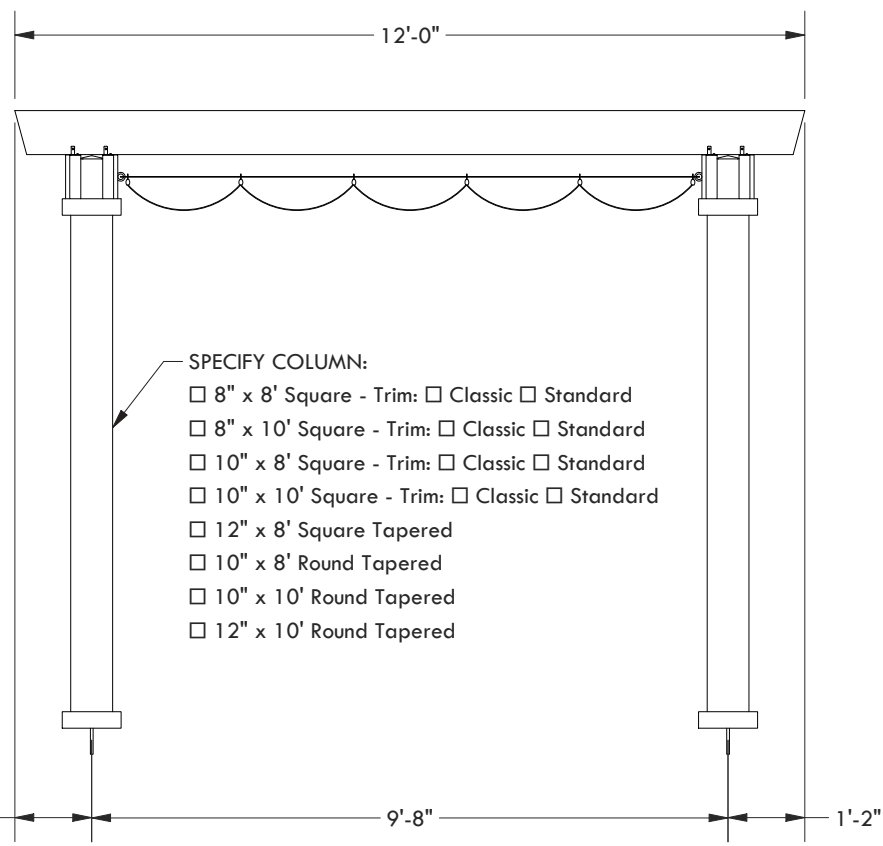

- SPECIFY FABRIC:
- WHITE
 - STUCCO
 - LEMON YELLOW
 - GARDEN GREEN
 - METALLICA PLATINUM
 - METALLICA SMOKE
 - DUPIONI POOLSIDE
 - DUPIONI SAPPHIRE

6 - 2" x 8"

- SPECIFY BASE CONNECTION:
- CONCRETE MOUNT
 - FRAMING MOUNT

CLASSIC TRIM STANDARD TRIM

CONCRETE MOUNT

FRAMING MOUNT

- SPECIFY COLUMN:
- 8" x 8' Square - Trim: Classic Standard
 - 8" x 10' Square - Trim: Classic Standard
 - 10" x 8' Square - Trim: Classic Standard
 - 10" x 10' Square - Trim: Classic Standard
 - 12" x 8' Square Tapered
 - 10" x 8' Round Tapered
 - 10" x 10' Round Tapered
 - 12" x 10' Round Tapered

DESCRIPTION			
14' WIDE X 12' PROJECTION FREESTANDING PLAYA			
REV	BY	DESCRIPTION	DATE
	NB	INITIAL RELEASE	01/01/23

© 2023 Structureworks

STRUCTUREWORKS™

www.structureworks.com 877.489.8064