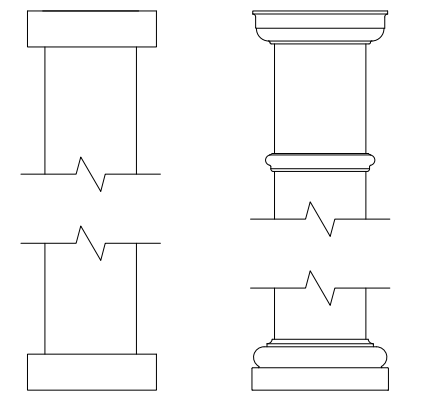

- SPECIFY FABRIC:
- WHITE
 - STUCCO
 - LEMON YELLOW
 - GARDEN GREEN
 - METALLICA PLATINUM
 - METALLICA SMOKE
 - DUPIONI POOLSIDE
 - DUPIONI SAPPHIRE

6 - 2" x 8"

- SPECIFY BASE CONNECTION:
- CONCRETE MOUNT
 - FRAMING MOUNT

CLASSIC TRIM STANDARD TRIM

CONCRETE MOUNT

FRAMING MOUNT

- SPECIFY COLUMN:
- 8" x 8' Square - Trim: Classic Standard
 - 8" x 10' Square - Trim: Classic Standard
 - 10" x 8' Square - Trim: Classic Standard
 - 10" x 10' Square - Trim: Classic Standard
 - 12" x 8' Square Tapered
 - 10" x 8' Round Tapered
 - 10" x 10' Round Tapered
 - 12" x 10' Round Tapered