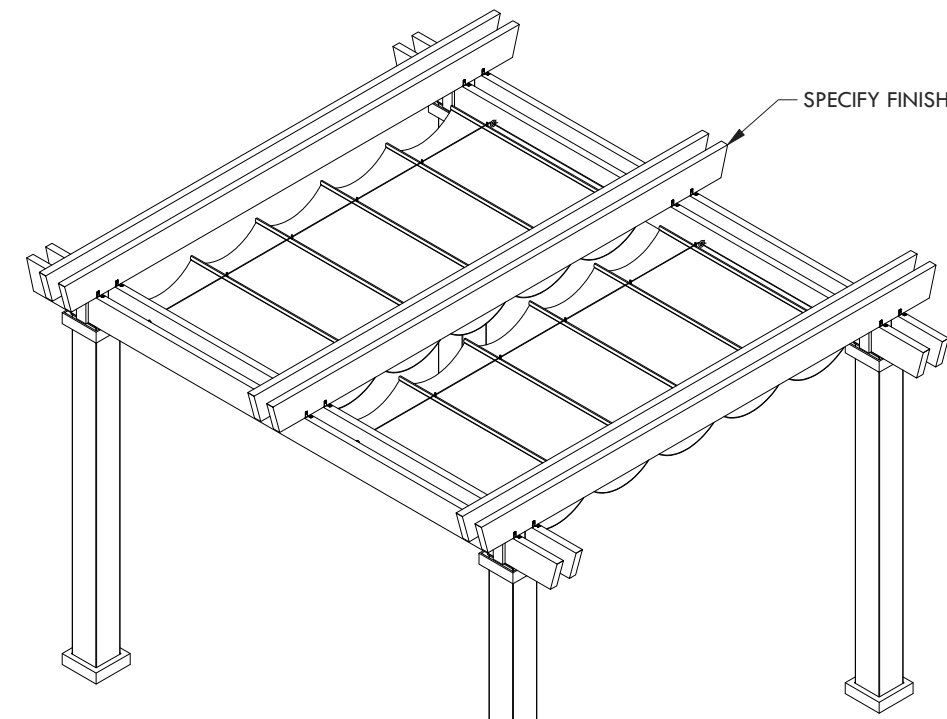

- SPECIFY FABRIC:
- WHITE
 - STUCCO
 - LEMON YELLOW
 - GARDEN GREEN
 - METALLICA PLATINUM
 - METALLICA SMOKE
 - DUPIONI POOLSIDE
 - DUPIONI SAPPHIRE

6 - 2" x 8"

- SPECIFY BASE CONNECTION:
- CONCRETE MOUNT
 - FRAMING MOUNT

CLASSIC TRIM STANDARD TRIM

CONCRETE MOUNT

FRAMING MOUNT

- SPECIFY COLUMN:
- 8" x 8' Square - Trim: Classic Standard
 - 8" x 10' Square - Trim: Classic Standard
 - 10" x 8' Square - Trim: Classic Standard
 - 10" x 10' Square - Trim: Classic Standard
 - 12" x 8' Square Tapered
 - 10" x 8' Round Tapered
 - 10" x 10' Round Tapered
 - 12" x 10' Round Tapered

DESCRIPTION			
14' WIDE X 12' PROJECTION FREESTANDING PLAYA			
REV	BY	DESCRIPTION	DATE
	NB	INITIAL RELEASE	01/01/23

© 2023 Structureworks

STRUCTUREWORKS™

www.structureworks.com 877.489.8064