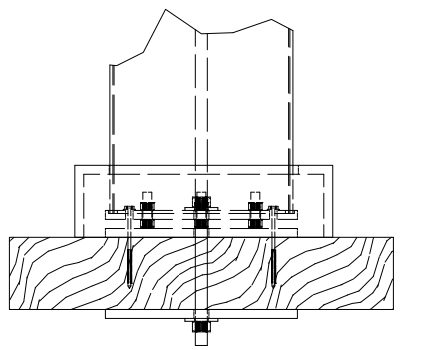

- SPECIFY FABRIC:
- WHITE
 - STUCCO
 - LEMON YELLOW
 - GARDEN GREEN
 - METALLICA PLATINUM
 - METALLICA SMOKE
 - DUPIONI POOLSIDE
 - DUPIONI SAPPHIRE

6 - 2" x 8"

- SPECIFY BASE CONNECTION:
- CONCRETE MOUNT
 - FRAMING MOUNT

CLASSIC TRIM STANDARD TRIM

CONCRETE MOUNT

FRAMING MOUNT

- SPECIFY COLUMN:
- 8" x 8' Square - Trim: Classic Standard
 - 8" x 10' Square - Trim: Classic Standard
 - 10" x 8' Square - Trim: Classic Standard
 - 10" x 10' Square - Trim: Classic Standard
 - 12" x 8' Square Tapered
 - 10" x 8' Round Tapered
 - 10" x 10' Round Tapered
 - 12" x 10' Round Tapered

DESCRIPTION			
14' WIDE X 12' PROJECTION FREESTANDING PLAYA			
REV	BY	DESCRIPTION	DATE
	NB	INITIAL RELEASE	01/01/23

© 2023 Structureworks

STRUCTUREWORKS™

www.structureworks.com 877.489.8064