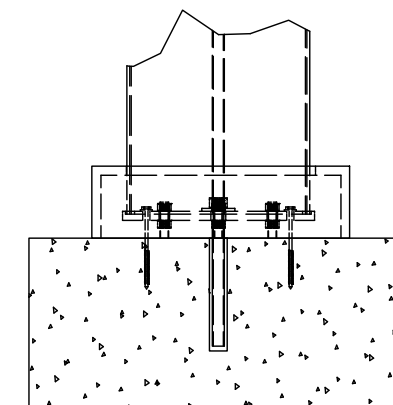

- SPECIFY FINISH - CANOPY TRACK:
- SANDSTONE
 - SEASHELL WHITE
 - GREY
 - STATUARY BRONZE
 - JET BLACK

- SPECIFY FINISH - STRUCTURE:
- UNPAINTED WHITE
 - COLORLAST: _____

CLASSIC TRIM STANDARD TRIM

DESCRIPTION			
18' WIDE X 18' PROJECTION FREESTANDING TREX PERGOLA + SHADETREE			
REV	BY	DESCRIPTION	DATE
1	NB	INITIAL RELEASE	3/31/2021
STRUCTUREWORKS™			
www.structureworks.com 877.489.8064			