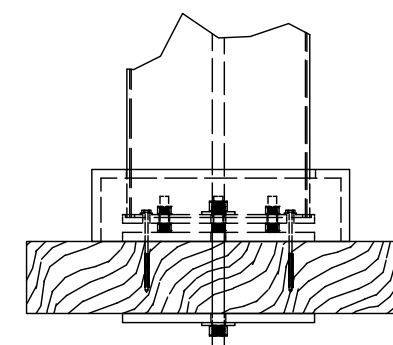

- SPECIFY FINISH - CANOPY TRACK:
- SANDSTONE
 - SEASHELL WHITE
 - GREY
 - STATUARY BRONZE
 - JET BLACK

- SPECIFY FINISH - STRUCTURE:
- UNPAINTED WHITE
 - COLORLAST: _____

CLASSIC TRIM STANDARD TRIM

DESCRIPTION			
18' WIDE X 18' PROJECTION FREESTANDING TREX PERGOLA + SHADETREE			
REV	BY	DESCRIPTION	DATE
1	NB	INITIAL RELEASE	3/31/2021
STRUCTUREWORKS™			
www.structureworks.com 877.489.8064			