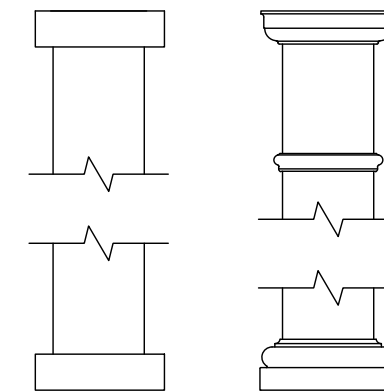

- SPECIFY FINISH - CANOPY TRACK:
- SANDSTONE
 - SEASHELL WHITE
 - GREY
 - STATUARY BRONZE
 - JET BLACK

- SPECIFY FINISH - STRUCTURE:
- UNPAINTED WHITE
 - COLORLAST: _____

CLASSIC TRIM STANDARD TRIM

DESCRIPTION			
18' WIDE X 18' PROJECTION FREESTANDING TREX PERGOLA + SHADETREE			
REV	BY	DESCRIPTION	DATE
1	NB	INITIAL RELEASE	3/31/2021
STRUCTUREWORKS™			
www.structureworks.com 877.489.8064			