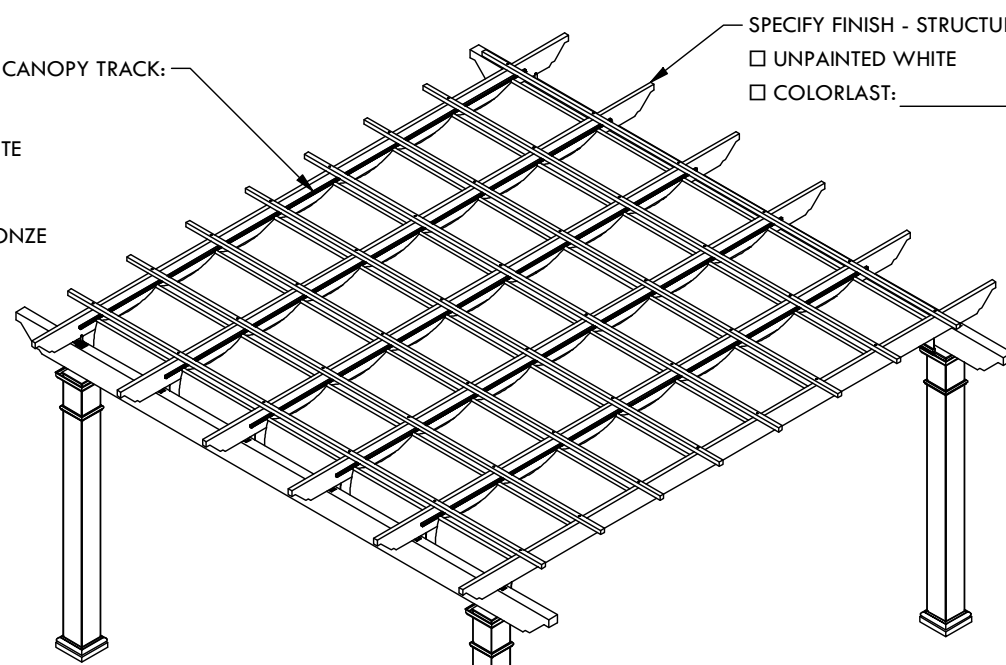

- SPECIFY FINISH - CANOPY TRACK:
- SANDSTONE
 - SEASHELL WHITE
 - GREY
 - STATUARY BRONZE
 - JET BLACK

- SPECIFY FINISH - STRUCTURE:
- UNPAINTED WHITE
 - COLORLAST: _____

CLASSIC TRIM STANDARD TRIM

DESCRIPTION			
18' WIDE X 18' PROJECTION FREESTANDING TREX PERGOLA + SHADETREE			
REV	BY	DESCRIPTION	DATE
1	NB	INITIAL RELEASE	3/31/2021
STRUCTUREWORKS™			
www.structureworks.com 877.489.8064			