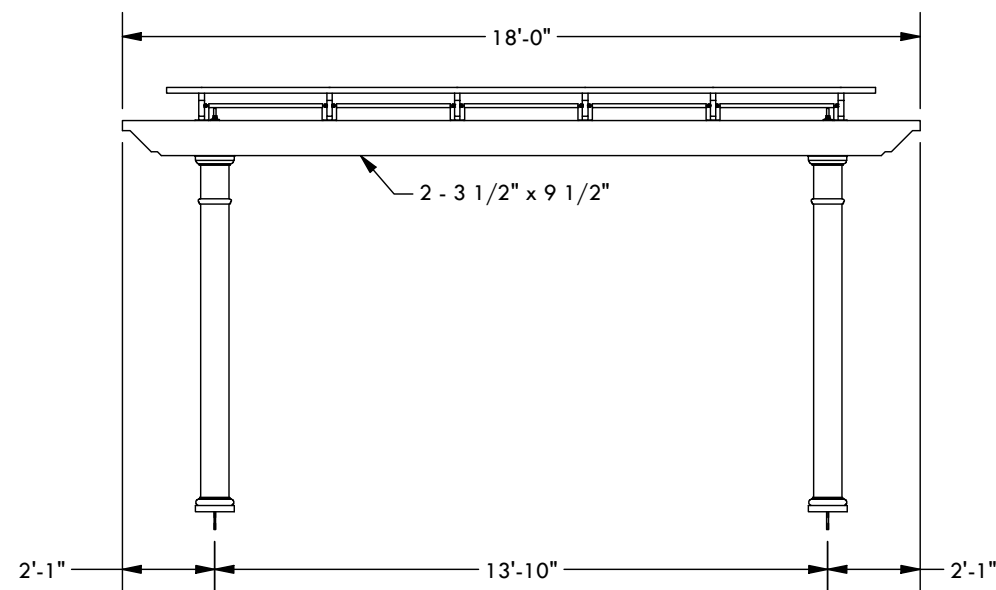

- SPECIFY FINISH - CANOPY TRACK:
- SANDSTONE
 - SEASHELL WHITE
 - GREY
 - STATUARY BRONZE
 - JET BLACK

- SPECIFY FINISH - STRUCTURE:
- UNPAINTED WHITE
 - COLORLAST: _____

CLASSIC TRIM STANDARD TRIM

DESCRIPTION			
18' WIDE X 18' PROJECTION FREESTANDING TREX PERGOLA + SHADETREE			
REV	BY	DESCRIPTION	DATE
1	NB	INITIAL RELEASE	3/31/2021
STRUCTUREWORKS™			
www.structureworks.com 877.489.8064			