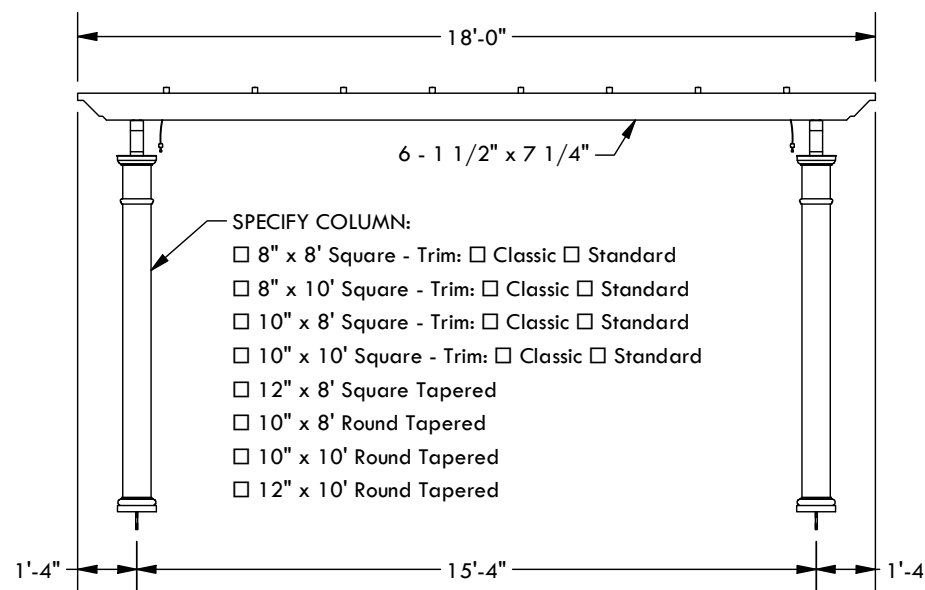

- SPECIFY FINISH - CANOPY TRACK:
- SANDSTONE
 - SEASHELL WHITE
 - GREY
 - STATUARY BRONZE
 - JET BLACK

- SPECIFY FINISH - STRUCTURE:
- UNPAINTED WHITE
 - COLORLAST: _____

CLASSIC TRIM STANDARD TRIM

DESCRIPTION			
18' WIDE X 18' PROJECTION FREESTANDING TREX PERGOLA + SHADETREE			
REV	BY	DESCRIPTION	DATE
1	NB	INITIAL RELEASE	3/31/2021
STRUCTUREWORKS™			
www.structureworks.com 877.489.8064			