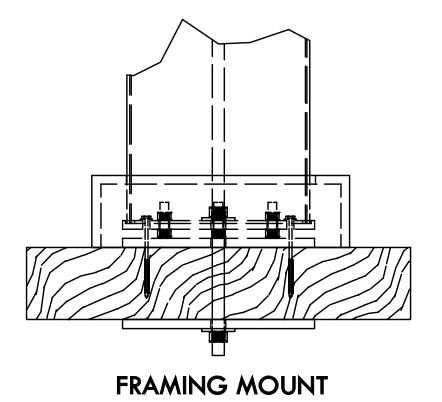

- SPECIFY FINISH - CANOPY TRACK:
- SANDSTONE
 - SEASHELL WHITE
 - GREY
 - STATUARY BRONZE
 - JET BLACK

- SPECIFY FINISH - STRUCTURE:
- UNPAINTED WHITE
 - COLORLAST: _____

DESCRIPTION			
18' WIDE X 14' PROJECTION FREESTANDING TREX PERGOLA + SHADE TREE			
REV	BY	DESCRIPTION	DATE
1	NB	INITIAL RELEASE	3/31/2021