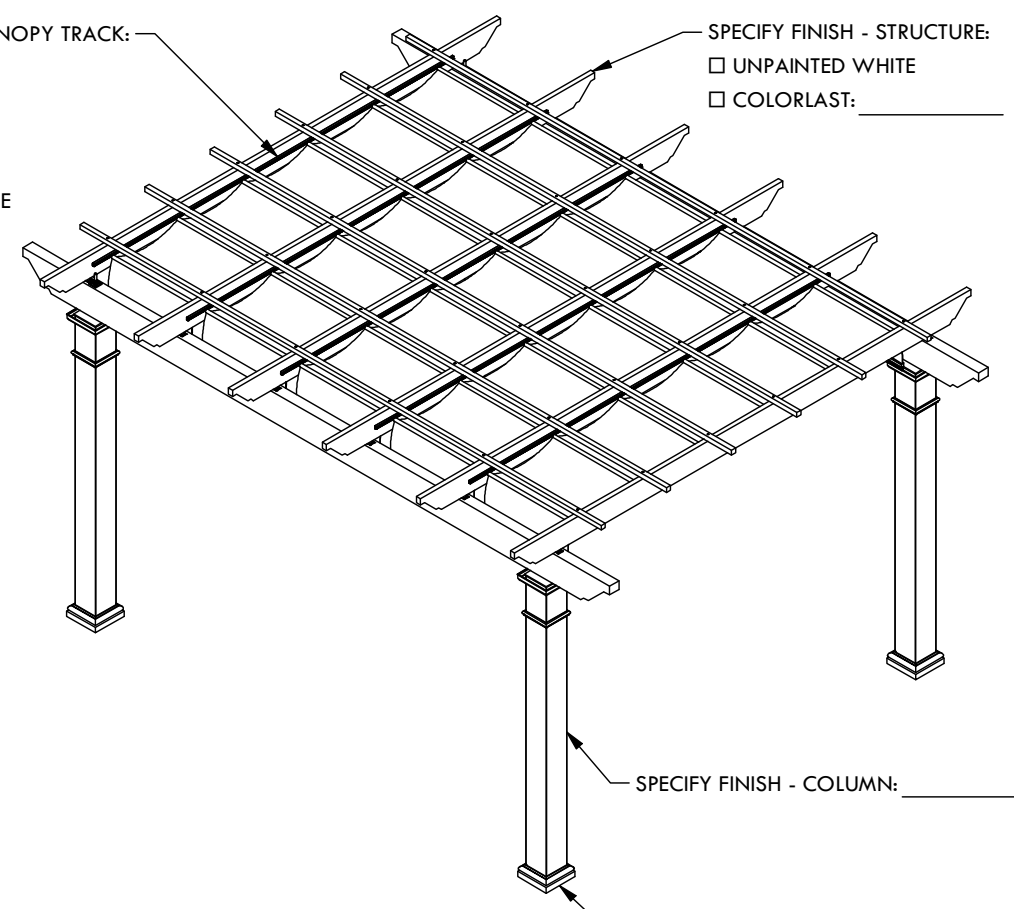

- SPECIFY FINISH - CANOPY TRACK:
- SANDSTONE
 - SEASHELL WHITE
 - GREY
 - STATUARY BRONZE
 - JET BLACK

- SPECIFY FINISH - STRUCTURE:
- UNPAINTED WHITE
 - COLORLAST: _____

DESCRIPTION			
18' WIDE X 14' PROJECTION FREESTANDING TREX PERGOLA + SHADE TREE			
REV	BY	DESCRIPTION	DATE
1	NB	INITIAL RELEASE	3/31/2021