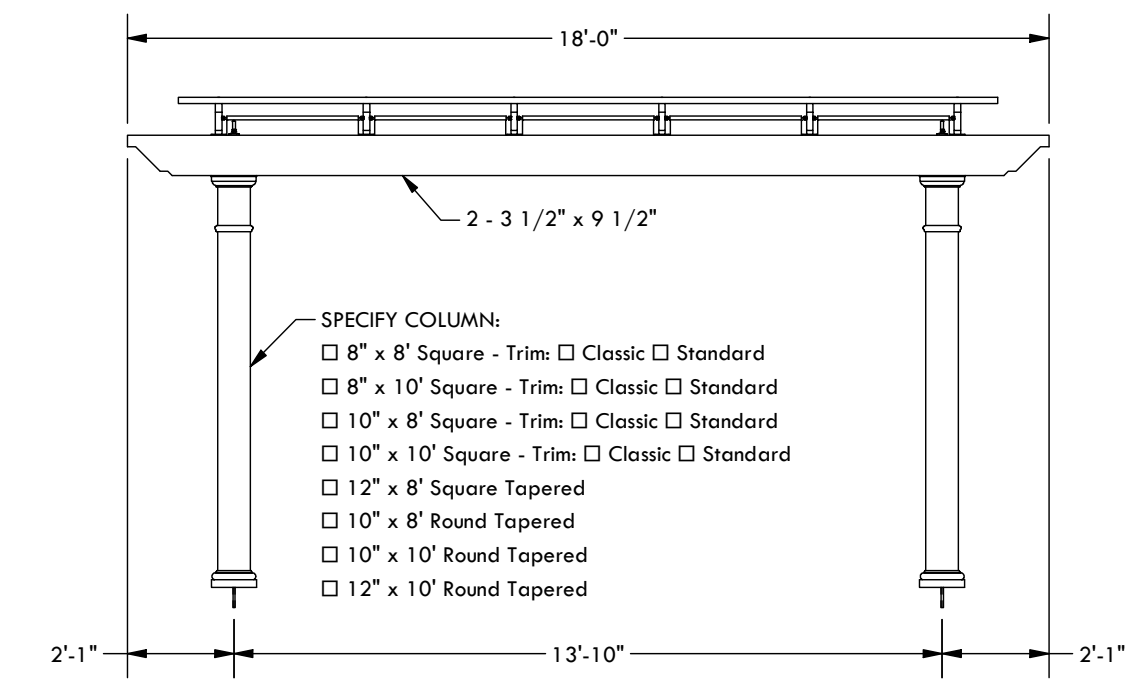

- SPECIFY FINISH - CANOPY TRACK:
- SANDSTONE
 - SEASHELL WHITE
 - GREY
 - STATUARY BRONZE
 - JET BLACK

- SPECIFY FINISH - STRUCTURE:
- UNPAINTED WHITE
 - COLORLAST: _____

DESCRIPTION			
18' WIDE X 14' PROJECTION FREESTANDING TREX PERGOLA + SHADE TREE			
REV	BY	DESCRIPTION	DATE
1	NB	INITIAL RELEASE	3/31/2021