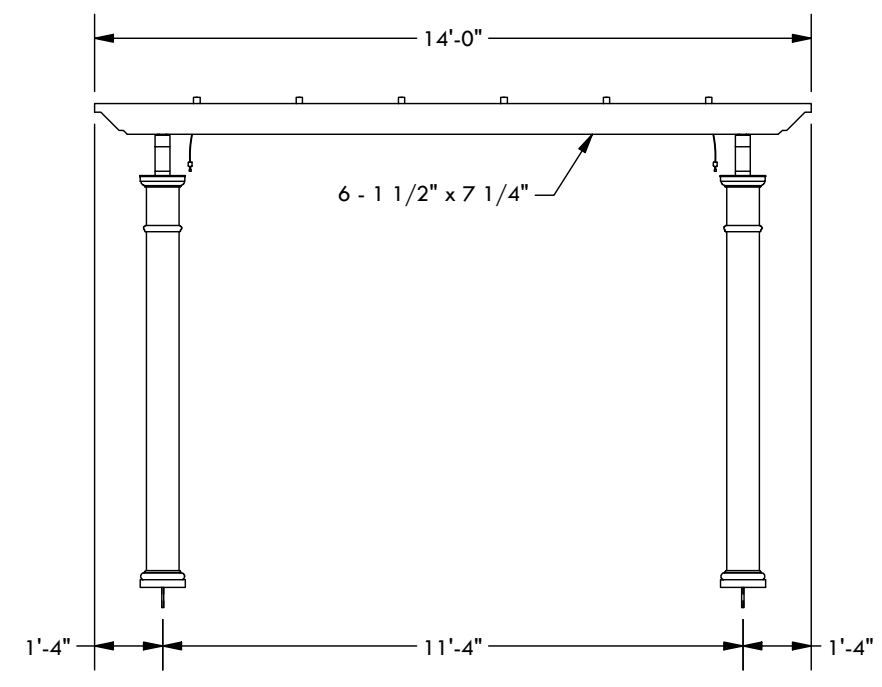

- SPECIFY FINISH - CANOPY TRACK:
- SANDSTONE
 - SEASHELL WHITE
 - GREY
 - STATUARY BRONZE
 - JET BLACK

- SPECIFY FINISH - STRUCTURE:
- UNPAINTED WHITE
 - COLORLAST: _____

DESCRIPTION			
18' WIDE X 14' PROJECTION FREESTANDING TREX PERGOLA + SHADE TREE			
REV	BY	DESCRIPTION	DATE
1	NB	INITIAL RELEASE	3/31/2021