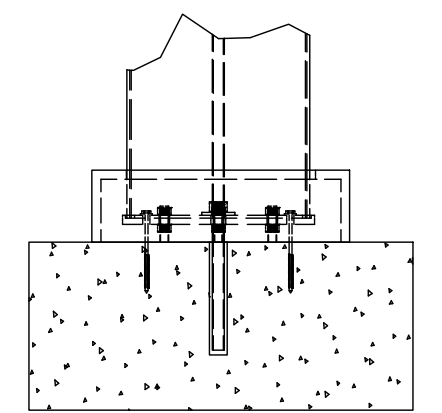

- SPECIFY FINISH - CANOPY TRACK:
- SANDSTONE
 - SEASHELL WHITE
 - GREY
 - STATUARY BRONZE
 - JET BLACK

- SPECIFY FINISH - STRUCTURE:
- UNPAINTED WHITE
 - COLORLAST: _____

DESCRIPTION			
18' WIDE X 14' PROJECTION FREESTANDING TREX PERGOLA + SHADE TREE			
REV	BY	DESCRIPTION	DATE
1	NB	INITIAL RELEASE	3/31/2021