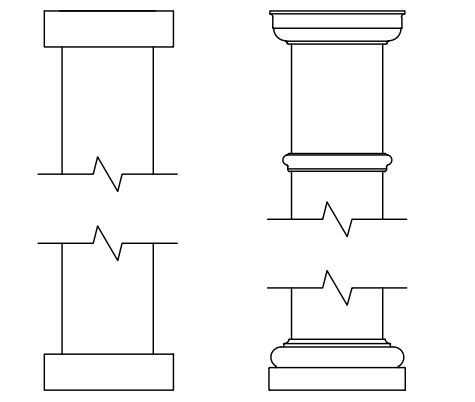

- SPECIFY FINISH - CANOPY TRACK:
- SANDSTONE
 - SEASHELL WHITE
 - GREY
 - STATUARY BRONZE
 - JET BLACK

- SPECIFY FINISH - STRUCTURE:
- UNPAINTED WHITE
 - COLORLAST: _____

DESCRIPTION			
18' WIDE X 14' PROJECTION FREESTANDING TREX PERGOLA + SHADE TREE			
REV	BY	DESCRIPTION	DATE
1	NB	INITIAL RELEASE	3/31/2021