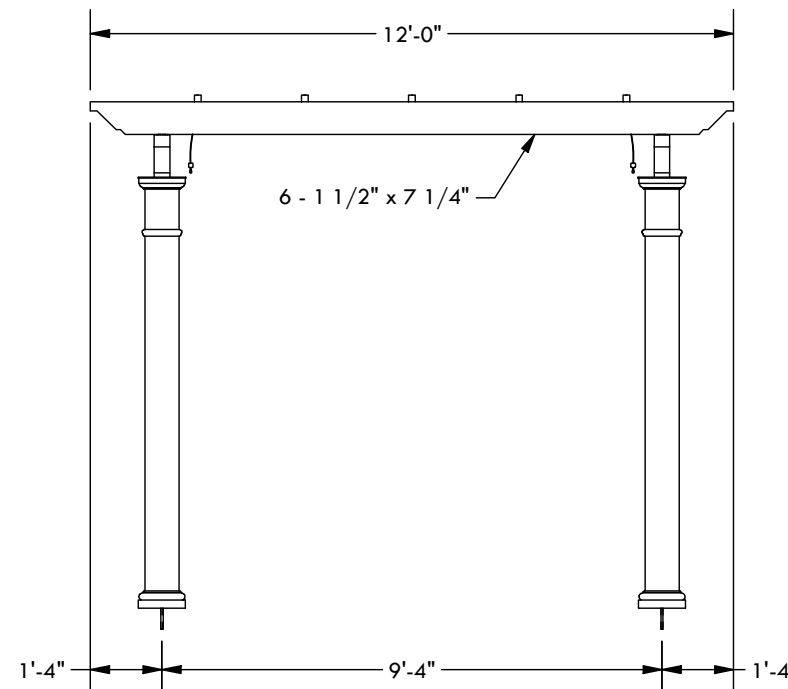

- AIRFLOW:
- BRONZE
 - FOREST GREEN
 - BLACK
 - GREY
 - WHITE

CLASSIC TRIM STANDARD TRIM

SPECIFY FINISH - COLUMN:

- SPECIFY BASE CONNECTION:
- CONCRETE MOUNT
 - FRAMING MOUNT

CONCRETE MOUNT

FRAMING MOUNT

DESCRIPTION			
18' WIDE X 12' PROJECTION FREESTANDING TREX PERGOLA + SHADE TREE			
REV	BY	DESCRIPTION	DATE
1	NB	INITIAL RELEASE	3/31/2021