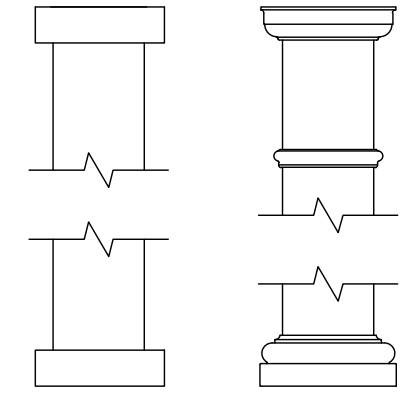

- SPECIFY FINISH - CANOPY TRACK:
- SANDSTONE
 - SEASHELL WHITE
 - GREY
 - STATUARY BRONZE
 - JET BLACK

- SPECIFY FINISH - STRUCTURE:
- UNPAINTED WHITE
 - COLORLAST: _____

SPECIFY FABRIC

- SOLID:
- CADET GREY
 - LINEN TWEED
 - CINNAMON
 - BEIGE SLUB TWEED
 - WHITE
 - ASH
 - VERMIL
 - NAVY BLUE
 - FOREST GREEN
 - BLACK

- AIRFLOW:
- BRONZE
 - FOREST GREEN
 - BLACK
 - GREY
 - WHITE

CLASSIC TRIM STANDARD TRIM

SPECIFY FINISH - COLUMN:

- SPECIFY BASE CONNECTION:
- CONCRETE MOUNT
 - FRAMING MOUNT

CONCRETE MOUNT

FRAMING MOUNT

DESCRIPTION			
18' WIDE X 12' PROJECTION FREESTANDING TREX PERGOLA + SHADE TREE			
REV	BY	DESCRIPTION	DATE
1	NB	INITIAL RELEASE	3/31/2021