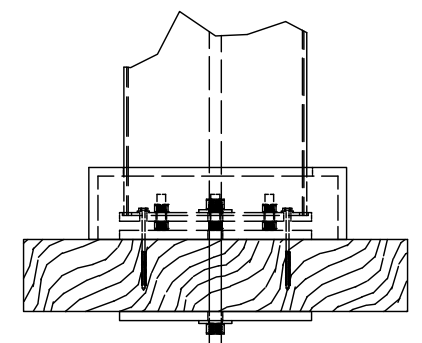

- AIRFLOW:
- BRONZE
 - FOREST GREEN
 - BLACK
 - GREY
 - WHITE

CLASSIC TRIM STANDARD TRIM

SPECIFY FINISH - COLUMN:

- SPECIFY BASE CONNECTION:
- CONCRETE MOUNT
 - FRAMING MOUNT

CONCRETE MOUNT

FRAMING MOUNT

DESCRIPTION			
18' WIDE X 12' PROJECTION FREESTANDING TREX PERGOLA + SHADE TREE			
REV	BY	DESCRIPTION	DATE
1	NB	INITIAL RELEASE	3/31/2021