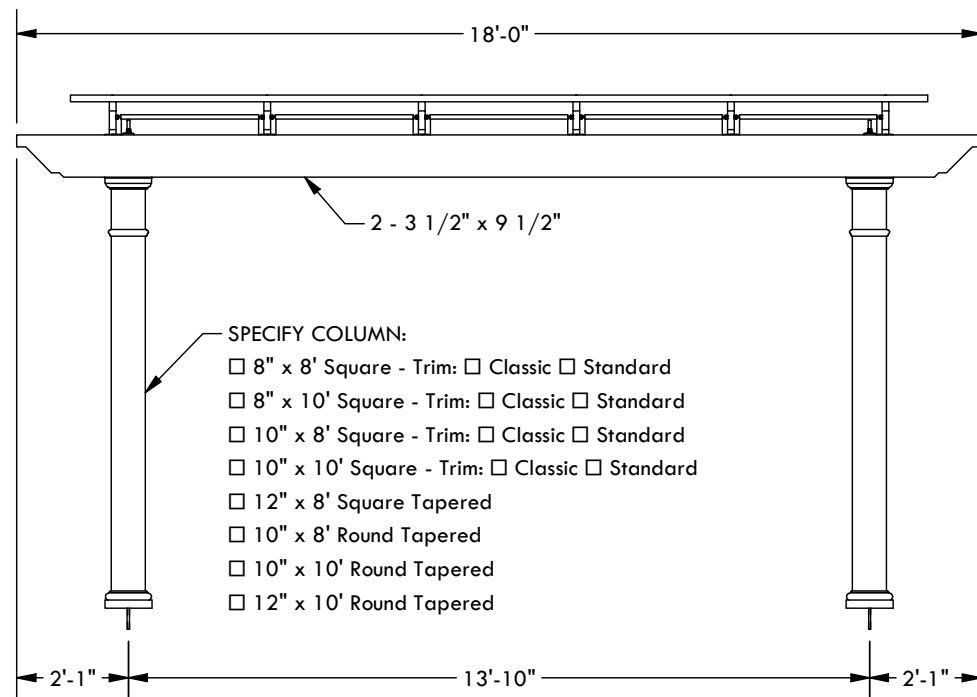

- AIRFLOW:
- BRONZE
 - FOREST GREEN
 - BLACK
 - GREY
 - WHITE

CLASSIC TRIM STANDARD TRIM

SPECIFY FINISH - COLUMN:

- SPECIFY BASE CONNECTION:
- CONCRETE MOUNT
 - FRAMING MOUNT

CONCRETE MOUNT

FRAMING MOUNT

DESCRIPTION			
18' WIDE X 12' PROJECTION FREESTANDING TREX PERGOLA + SHADE TREE			
REV	BY	DESCRIPTION	DATE
1	NB	INITIAL RELEASE	3/31/2021