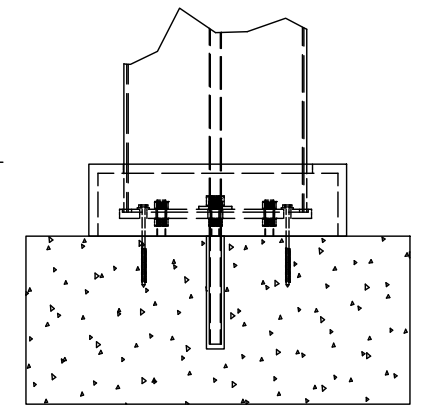

- AIRFLOW:
- BRONZE
 - FOREST GREEN
 - BLACK
 - GREY
 - WHITE

CLASSIC TRIM STANDARD TRIM

SPECIFY FINISH - COLUMN:

- SPECIFY BASE CONNECTION:
- CONCRETE MOUNT
 - FRAMING MOUNT

CONCRETE MOUNT

FRAMING MOUNT

DESCRIPTION			
18' WIDE X 12' PROJECTION FREESTANDING TREX PERGOLA + SHADE TREE			
REV	BY	DESCRIPTION	DATE
1	NB	INITIAL RELEASE	3/31/2021