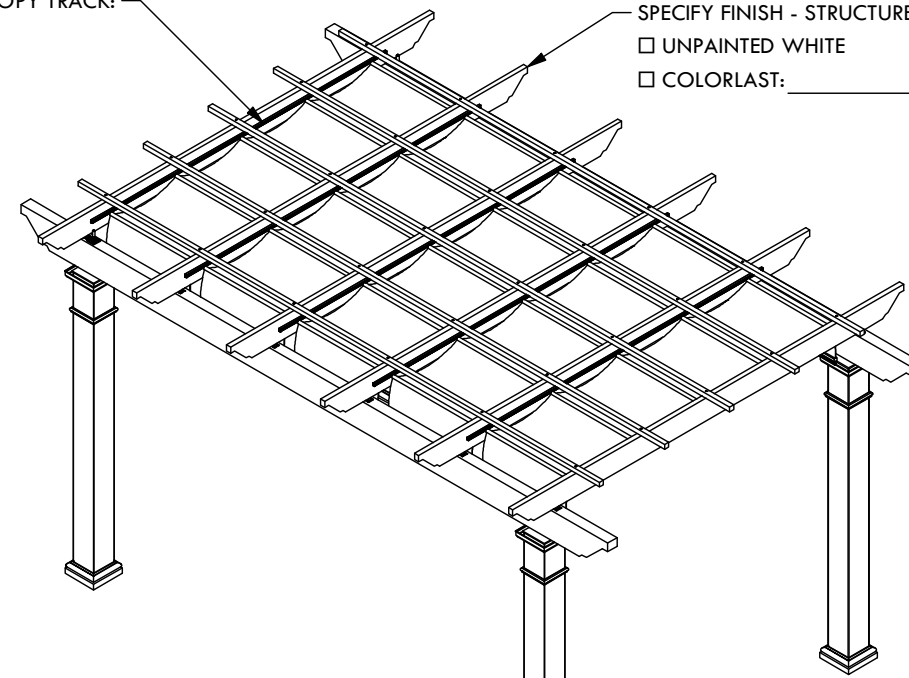

- SPECIFY FINISH - CANOPY TRACK:
- SANDSTONE
 - SEASHELL WHITE
 - GREY
 - STATUARY BRONZE
 - JET BLACK

- SPECIFY FINISH - STRUCTURE:
- UNPAINTED WHITE
 - COLORLAST: _____

SPECIFY FABRIC

- SOLID:
- CADET GREY
 - LINEN TWEED
 - CINNAMON
 - BEIGE SLUB TWEED
 - WHITE
 - ASH
 - VERMIL
 - NAVY BLUE
 - FOREST GREEN
 - BLACK

- AIRFLOW:
- BRONZE
 - FOREST GREEN
 - BLACK
 - GREY
 - WHITE

CLASSIC TRIM STANDARD TRIM

SPECIFY FINISH - COLUMN:

- SPECIFY BASE CONNECTION:
- CONCRETE MOUNT
 - FRAMING MOUNT

CONCRETE MOUNT

FRAMING MOUNT

DESCRIPTION			
18' WIDE X 12' PROJECTION FREESTANDING TREX PERGOLA + SHADE TREE			
REV	BY	DESCRIPTION	DATE
1	NB	INITIAL RELEASE	3/31/2021