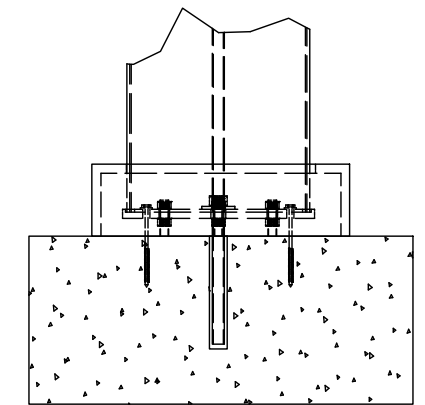

CLASSIC TRIM STANDARD TRIM

- SPECIFY FINISH - COLUMN: _____
- SPECIFY BASE CONNECTION:
- CONCRETE MOUNT
 - FRAMING MOUNT

CONCRETE MOUNT

FRAMING MOUNT

DESCRIPTION			
18' WIDE X 10' PROJECTION FREESTANDING TREX PERGOLA + SHADETREE			
REV	BY	DESCRIPTION	DATE
1	NB	INITIAL RELEASE	3/31/2021