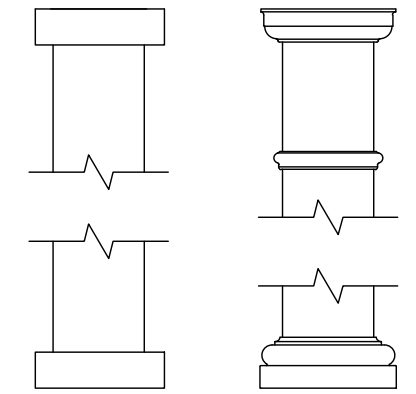

- SPECIFY FINISH - CANOPY TRACK:
- SANDSTONE
 - SEASHELL WHITE
 - GREY
 - STATUARY BRONZE
 - JET BLACK

- SPECIFY FABRIC
- SOLID: CADET GREY AIRFLOW: BRONZE
- LINEN TWEED
 - CINNAMON
 - BEIGE SLUB TWEED
 - WHITE
 - ASH
 - VERMIL
 - NAVY BLUE
 - FOREST GREEN
 - BLACK
- FOREST GREEN
 - BLACK
 - GREY
 - WHITE

CLASSIC TRIM STANDARD TRIM

- SPECIFY FINISH - COLUMN: _____
- SPECIFY BASE CONNECTION:
- CONCRETE MOUNT
 - FRAMING MOUNT

CONCRETE MOUNT

FRAMING MOUNT

DESCRIPTION			
18' WIDE X 10' PROJECTION FREESTANDING TREX PERGOLA + SHADETREE			
REV	BY	DESCRIPTION	DATE
1	NB	INITIAL RELEASE	3/31/2021