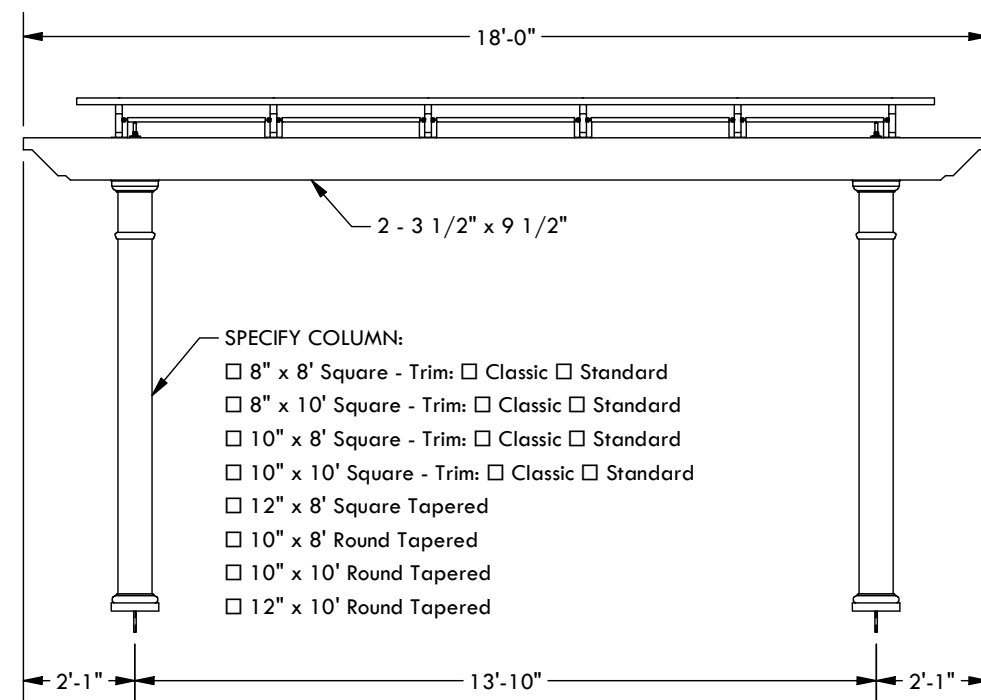

CLASSIC TRIM STANDARD TRIM

- SPECIFY FINISH - COLUMN: _____
- SPECIFY BASE CONNECTION:
- CONCRETE MOUNT
 - FRAMING MOUNT

CONCRETE MOUNT

FRAMING MOUNT

DESCRIPTION			
18' WIDE X 10' PROJECTION FREESTANDING TREX PERGOLA + SHADETREE			
REV	BY	DESCRIPTION	DATE
1	NB	INITIAL RELEASE	3/31/2021