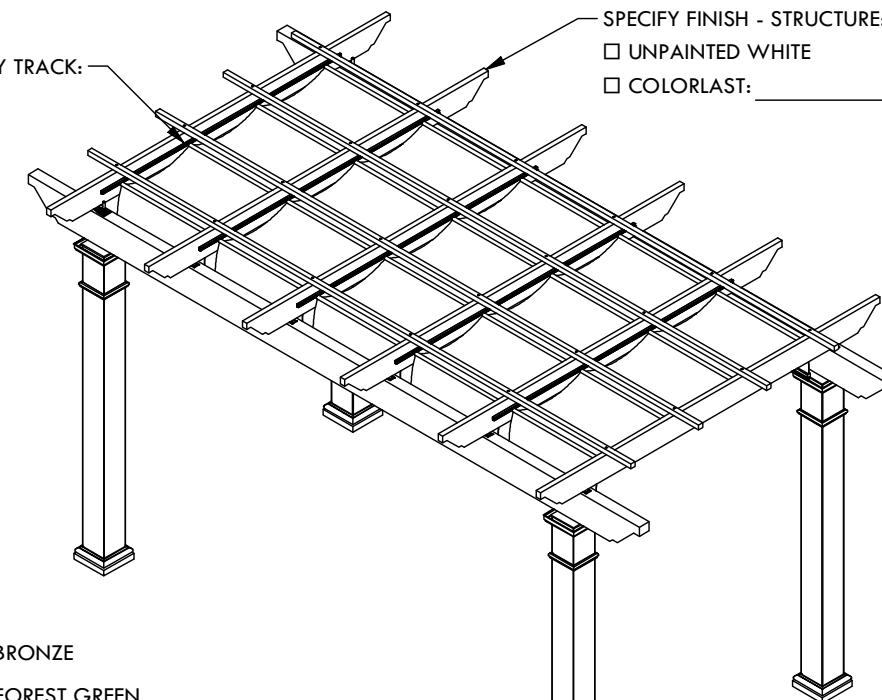

- SPECIFY FINISH - CANOPY TRACK:
- SANDSTONE
 - SEASHELL WHITE
 - GREY
 - STATUARY BRONZE
 - JET BLACK

- SPECIFY FABRIC
- SOLID: CADET GREY AIRFLOW: BRONZE
- LINEN TWEED
 - CINNAMON
 - BEIGE SLUB TWEED
 - WHITE
 - ASH
 - VERMIL
 - NAVY BLUE
 - FOREST GREEN
 - BLACK
- FOREST GREEN
 - BLACK
 - GREY
 - WHITE

CLASSIC TRIM STANDARD TRIM

- SPECIFY FINISH - COLUMN: _____
- SPECIFY BASE CONNECTION:
- CONCRETE MOUNT
 - FRAMING MOUNT

CONCRETE MOUNT

FRAMING MOUNT

DESCRIPTION			
18' WIDE X 10' PROJECTION FREESTANDING TREX PERGOLA + SHADETREE			
REV	BY	DESCRIPTION	DATE
1	NB	INITIAL RELEASE	3/31/2021