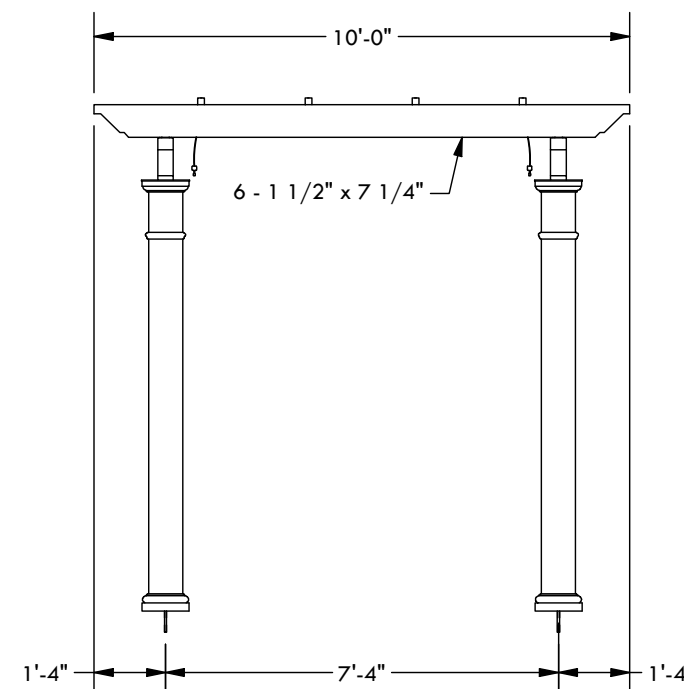

CLASSIC TRIM STANDARD TRIM

- SPECIFY FINISH - COLUMN: _____
- SPECIFY BASE CONNECTION:
- CONCRETE MOUNT
 - FRAMING MOUNT

CONCRETE MOUNT

FRAMING MOUNT

DESCRIPTION			
18' WIDE X 10' PROJECTION FREESTANDING TREX PERGOLA + SHADETREE			
REV	BY	DESCRIPTION	DATE
1	NB	INITIAL RELEASE	3/31/2021