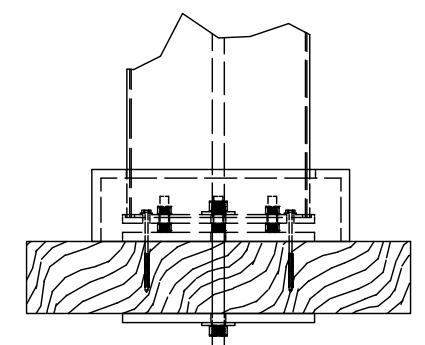

CLASSIC TRIM STANDARD TRIM

- SPECIFY FINISH - COLUMN: _____
- SPECIFY BASE CONNECTION:
- CONCRETE MOUNT
 - FRAMING MOUNT

CONCRETE MOUNT

FRAMING MOUNT

DESCRIPTION			
18' WIDE X 10' PROJECTION FREESTANDING TREX PERGOLA + SHADETREE			
REV	BY	DESCRIPTION	DATE
1	NB	INITIAL RELEASE	3/31/2021