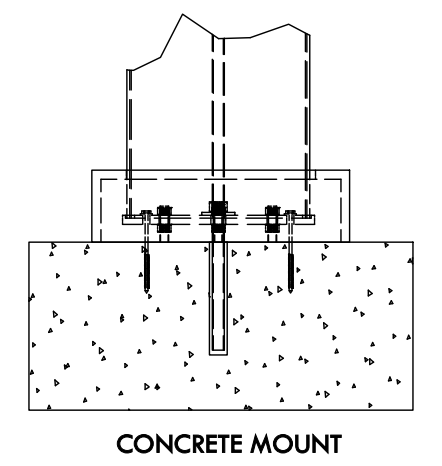

- SPECIFY FINISH - CANOPY TRACK:
- SANDSTONE
  - SEASHELL WHITE
  - GREY
  - STATUARY BRONZE
  - JET BLACK

- SPECIFY FINISH - STRUCTURE:
- UNPAINTED WHITE
  - COLORLAST: \_\_\_\_\_

DESCRIPTION			
<b>16' WIDE X 18' PROJECTION FREESTANDING TREX PERGOLA + SHADETREE</b>			
REV	BY	DESCRIPTION	DATE
1	NB	INITIAL RELEASE	3/31/2021