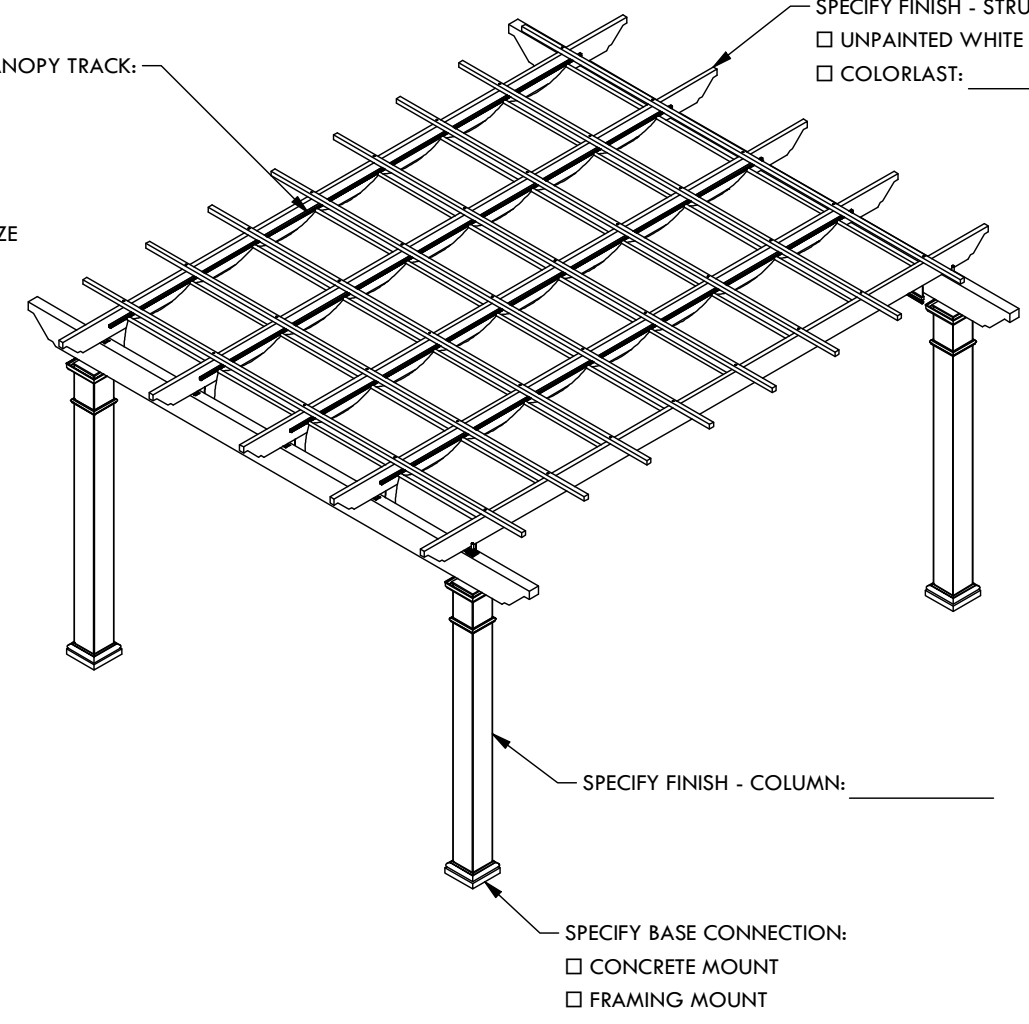

- SPECIFY FINISH - CANOPY TRACK:
- SANDSTONE
  - SEASHELL WHITE
  - GREY
  - STATUARY BRONZE
  - JET BLACK

- SPECIFY FINISH - STRUCTURE:
- UNPAINTED WHITE
  - COLORLAST: \_\_\_\_\_

DESCRIPTION			
<b>16' WIDE X 18' PROJECTION FREESTANDING TREX PERGOLA + SHADETREE</b>			
REV	BY	DESCRIPTION	DATE
1	NB	INITIAL RELEASE	3/31/2021