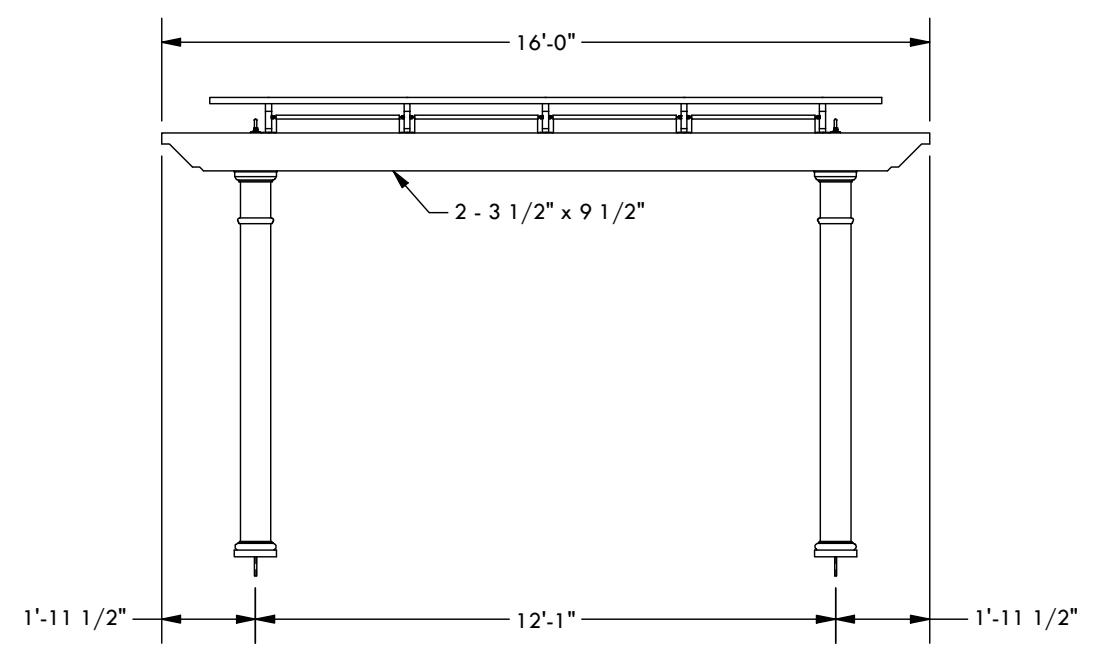

- SPECIFY FINISH - CANOPY TRACK:
- SANDSTONE
  - SEASHELL WHITE
  - GREY
  - STATUARY BRONZE
  - JET BLACK

- SPECIFY FINISH - STRUCTURE:
- UNPAINTED WHITE
  - COLORLAST: \_\_\_\_\_

DESCRIPTION			
<b>16' WIDE X 18' PROJECTION FREESTANDING TREX PERGOLA + SHADETREE</b>			
REV	BY	DESCRIPTION	DATE
1	NB	INITIAL RELEASE	3/31/2021