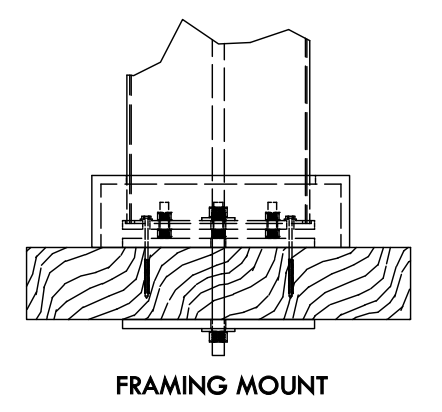

- SPECIFY FINISH - CANOPY TRACK:
- SANDSTONE
  - SEASHELL WHITE
  - GREY
  - STATUARY BRONZE
  - JET BLACK

- SPECIFY FINISH - STRUCTURE:
- UNPAINTED WHITE
  - COLORLAST: \_\_\_\_\_

DESCRIPTION			
<b>16' WIDE X 18' PROJECTION FREESTANDING TREX PERGOLA + SHADETREE</b>			
REV	BY	DESCRIPTION	DATE
1	NB	INITIAL RELEASE	3/31/2021