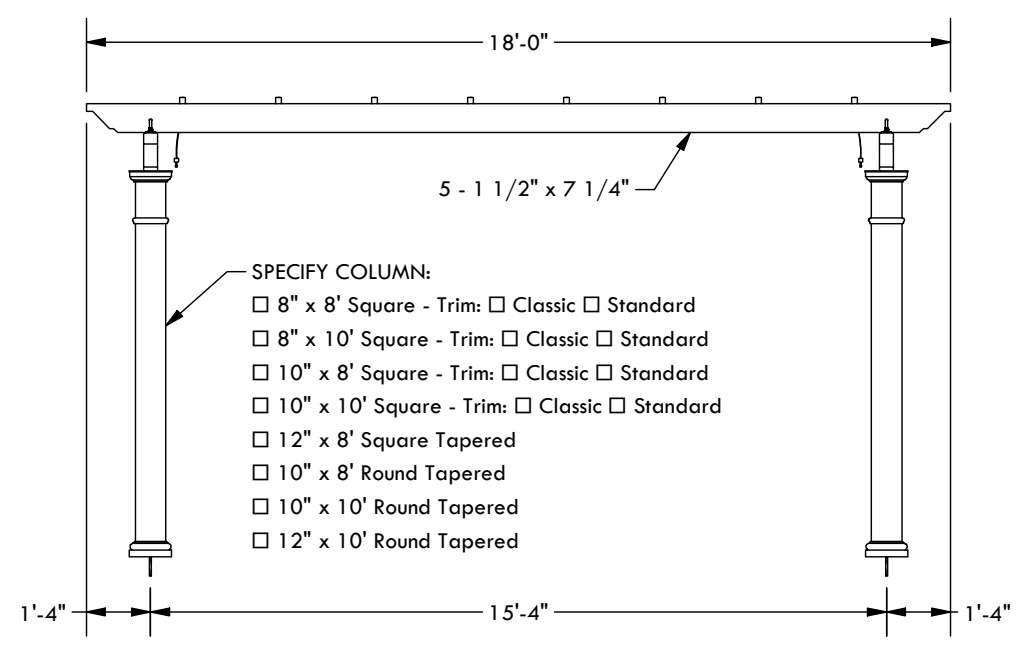

- SPECIFY FINISH - CANOPY TRACK:
- SANDSTONE
  - SEASHELL WHITE
  - GREY
  - STATUARY BRONZE
  - JET BLACK

- SPECIFY FINISH - STRUCTURE:
- UNPAINTED WHITE
  - COLORLAST: \_\_\_\_\_

DESCRIPTION			
<b>16' WIDE X 18' PROJECTION FREESTANDING TREX PERGOLA + SHADETREE</b>			
REV	BY	DESCRIPTION	DATE
1	NB	INITIAL RELEASE	3/31/2021