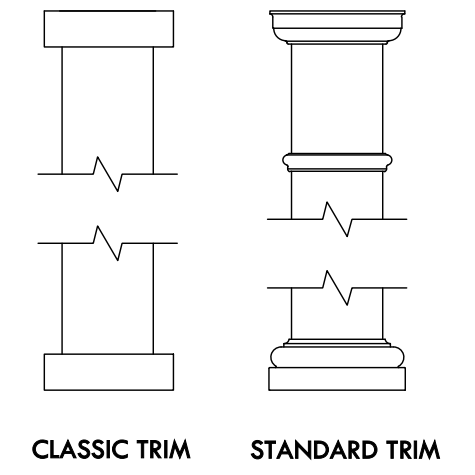

- SPECIFY FINISH - CANOPY TRACK:
- SANDSTONE
  - SEASHELL WHITE
  - GREY
  - STATUARY BRONZE
  - JET BLACK

- SPECIFY FINISH - STRUCTURE:
- UNPAINTED WHITE
  - COLORLAST: \_\_\_\_\_

DESCRIPTION			
<b>16' WIDE X 18' PROJECTION FREESTANDING TREX PERGOLA + SHADETREE</b>			
REV	BY	DESCRIPTION	DATE
1	NB	INITIAL RELEASE	3/31/2021