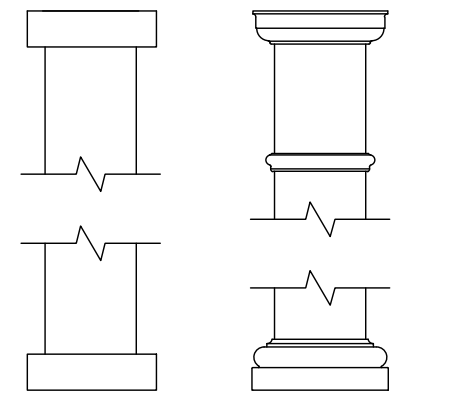

- SPECIFY FINISH - CANOPY TRACK:
- SANDSTONE
  - SEASHELL WHITE
  - GREY
  - STATUARY BRONZE
  - JET BLACK

- SPECIFY FABRIC
- SOLID:  CADET GREY    AIRFLOW:  BRONZE
- LINEN TWEED                       FOREST GREEN
  - CINNAMON                          BLACK
  - BEIGE SLUB TWEED                GREY
  - WHITE                                  WHITE
  - ASH
  - VERMIL
  - NAVY BLUE
  - FOREST GREEN
  - BLACK

CLASSIC TRIM      STANDARD TRIM

CONCRETE MOUNT

FRAMING MOUNT

- SPECIFY COLUMN:
- 8" x 8' Square - Trim:  Classic  Standard
  - 8" x 10' Square - Trim:  Classic  Standard
  - 10" x 8' Square - Trim:  Classic  Standard
  - 10" x 10' Square - Trim:  Classic  Standard
  - 12" x 8' Square Tapered
  - 10" x 8' Round Tapered
  - 10" x 10' Round Tapered
  - 12" x 10' Round Tapered