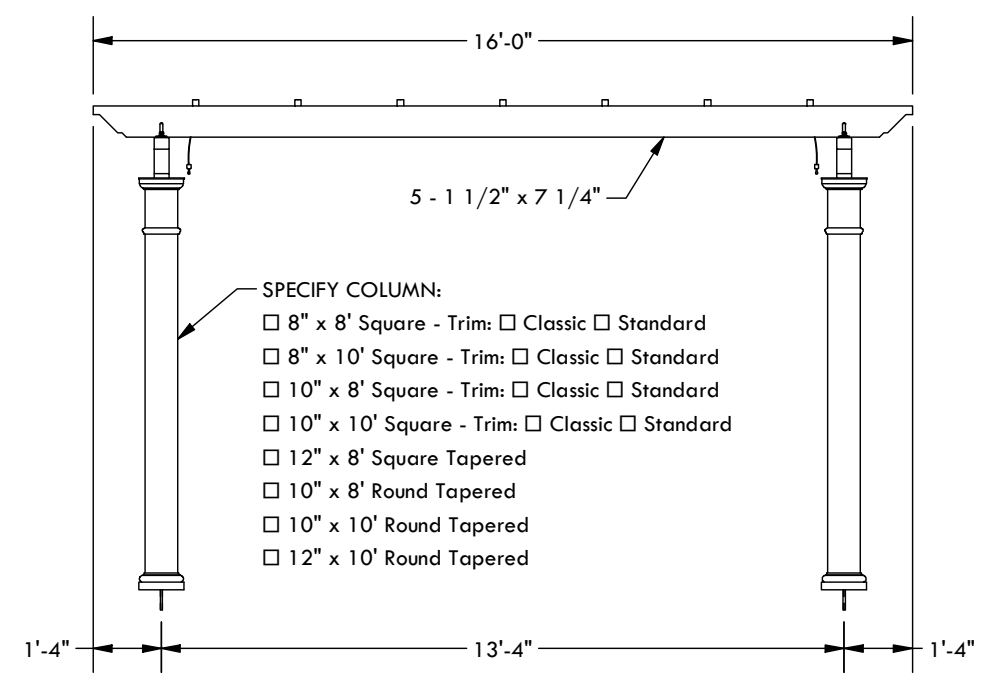

CLASSIC TRIM      STANDARD TRIM

CONCRETE MOUNT

FRAMING MOUNT

- SPECIFY COLUMN:
- 8" x 8' Square - Trim:  Classic  Standard
  - 8" x 10' Square - Trim:  Classic  Standard
  - 10" x 8' Square - Trim:  Classic  Standard
  - 10" x 10' Square - Trim:  Classic  Standard
  - 12" x 8' Square Tapered
  - 10" x 8' Round Tapered
  - 10" x 10' Round Tapered
  - 12" x 10' Round Tapered

© 2021 Structureworks

DESCRIPTION			
<b>16' WIDE X 16' PROJECTION FREESTANDING TREX PERGOLA + SHADETREE</b>			
REV	BY	DESCRIPTION	DATE
1	NB	INITIAL RELEASE	3/31/2021

**STRUCTUREWORKS™**  
www.structureworks.com 877.489.8064