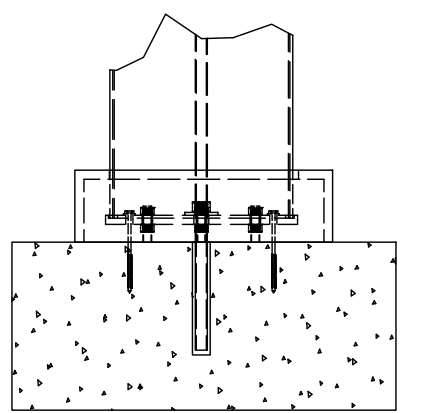

CLASSIC TRIM      STANDARD TRIM

CONCRETE MOUNT

FRAMING MOUNT

- SPECIFY COLUMN:
- 8" x 8' Square - Trim:  Classic  Standard
  - 8" x 10' Square - Trim:  Classic  Standard
  - 10" x 8' Square - Trim:  Classic  Standard
  - 10" x 10' Square - Trim:  Classic  Standard
  - 12" x 8' Square Tapered
  - 10" x 8' Round Tapered
  - 10" x 10' Round Tapered
  - 12" x 10' Round Tapered