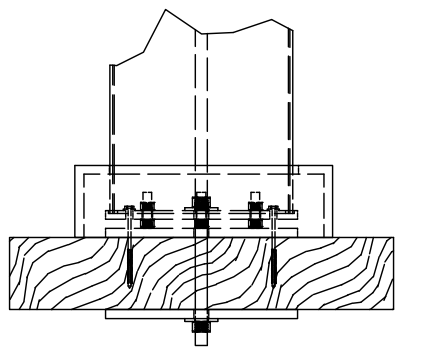

CLASSIC TRIM      STANDARD TRIM

CONCRETE MOUNT

FRAMING MOUNT

- SPECIFY COLUMN:
- 8" x 8' Square - Trim:  Classic  Standard
  - 8" x 10' Square - Trim:  Classic  Standard
  - 10" x 8' Square - Trim:  Classic  Standard
  - 10" x 10' Square - Trim:  Classic  Standard
  - 12" x 8' Square Tapered
  - 10" x 8' Round Tapered
  - 10" x 10' Round Tapered
  - 12" x 10' Round Tapered