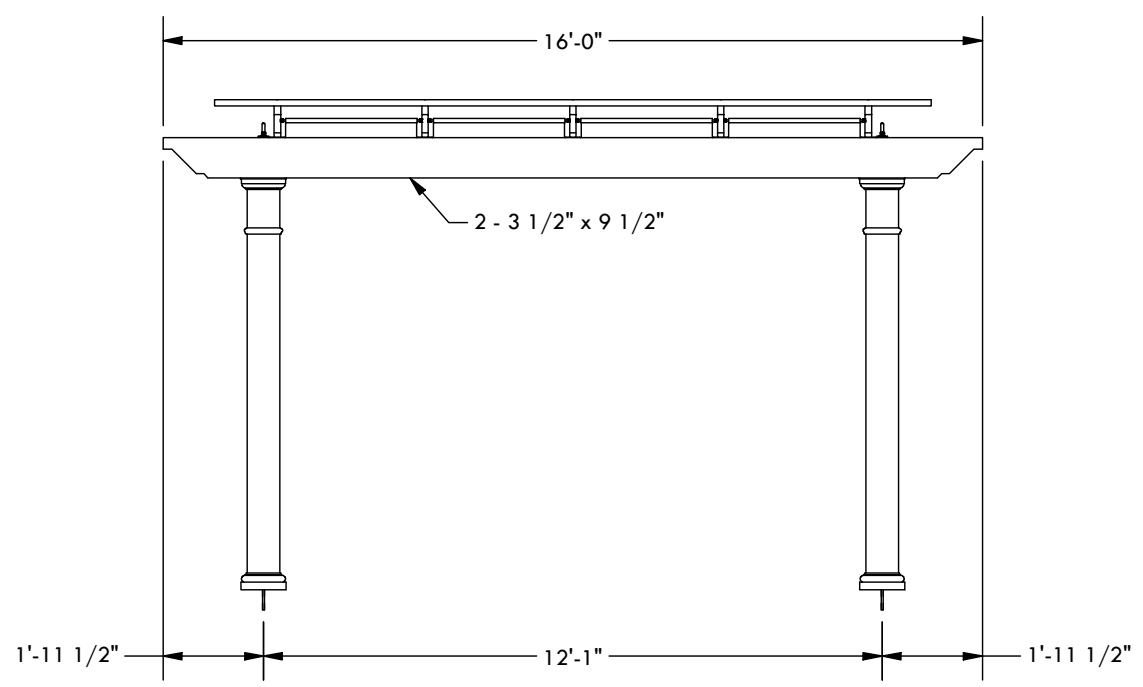

CLASSIC TRIM      STANDARD TRIM

CONCRETE MOUNT

FRAMING MOUNT

- SPECIFY COLUMN:
- 8" x 8' Square - Trim:  Classic  Standard
  - 8" x 10' Square - Trim:  Classic  Standard
  - 10" x 8' Square - Trim:  Classic  Standard
  - 10" x 10' Square - Trim:  Classic  Standard
  - 12" x 8' Square Tapered
  - 10" x 8' Round Tapered
  - 10" x 10' Round Tapered
  - 12" x 10' Round Tapered

© 2021 Structureworks

DESCRIPTION			
<b>16' WIDE X 16' PROJECTION FREESTANDING TREX PERGOLA + SHADETREE</b>			
REV	BY	DESCRIPTION	DATE
1	NB	INITIAL RELEASE	3/31/2021

**STRUCTUREWORKS™**  
www.structureworks.com 877.489.8064