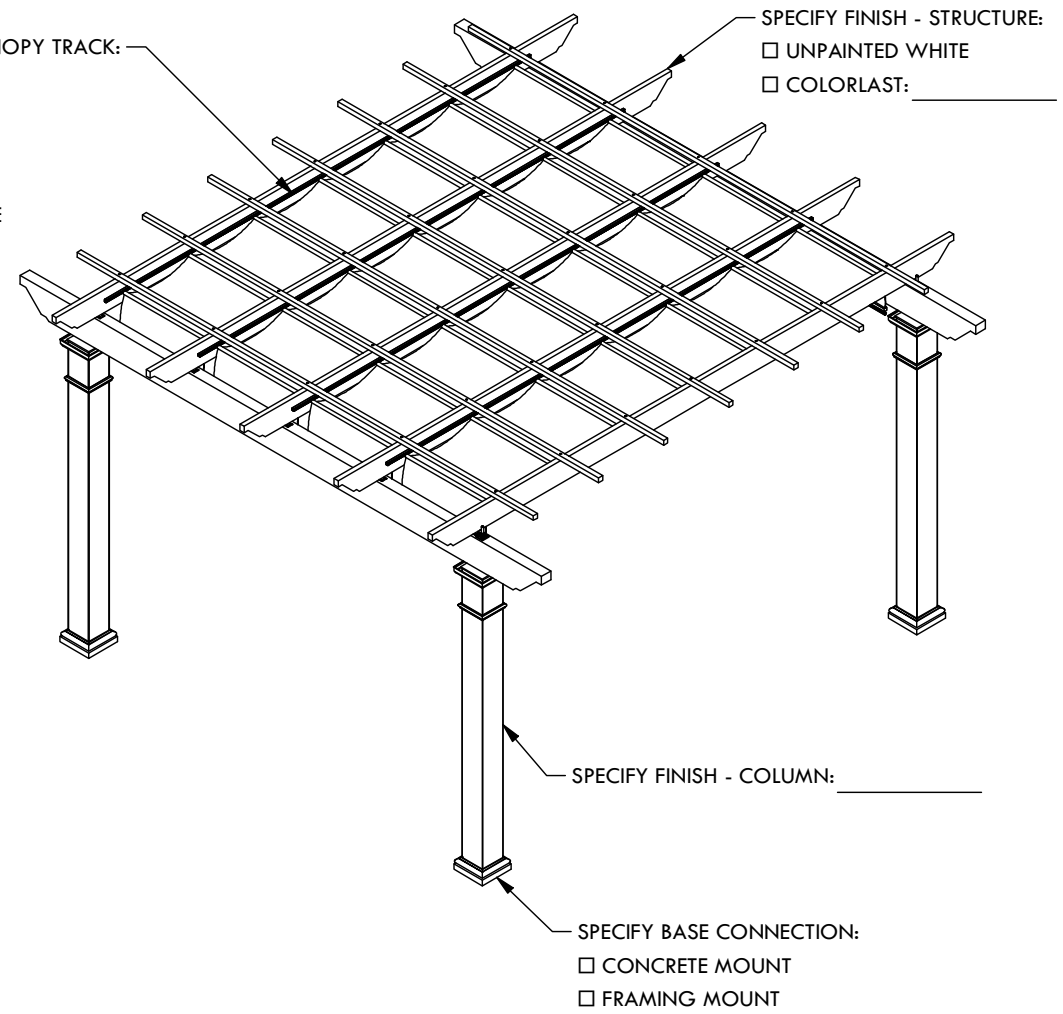

- SPECIFY FINISH - CANOPY TRACK:
- SANDSTONE
  - SEASHELL WHITE
  - GREY
  - STATUARY BRONZE
  - JET BLACK

- SPECIFY FABRIC
- SOLID:  CADET GREY    AIRFLOW:  BRONZE
- LINEN TWEED                       FOREST GREEN
  - CINNAMON                          BLACK
  - BEIGE SLUB TWEED                GREY
  - WHITE                                  WHITE
  - ASH
  - VERMIL
  - NAVY BLUE
  - FOREST GREEN
  - BLACK

CLASSIC TRIM      STANDARD TRIM

CONCRETE MOUNT

FRAMING MOUNT

- SPECIFY COLUMN:
- 8" x 8' Square - Trim:  Classic  Standard
  - 8" x 10' Square - Trim:  Classic  Standard
  - 10" x 8' Square - Trim:  Classic  Standard
  - 10" x 10' Square - Trim:  Classic  Standard
  - 12" x 8' Square Tapered
  - 10" x 8' Round Tapered
  - 10" x 10' Round Tapered
  - 12" x 10' Round Tapered

© 2021 Structureworks

DESCRIPTION			
<b>16' WIDE X 16' PROJECTION FREESTANDING TREX PERGOLA + SHADETREE</b>			
REV	BY	DESCRIPTION	DATE
1	NB	INITIAL RELEASE	3/31/2021

**STRUCTUREWORKS™**  
www.structureworks.com 877.489.8064