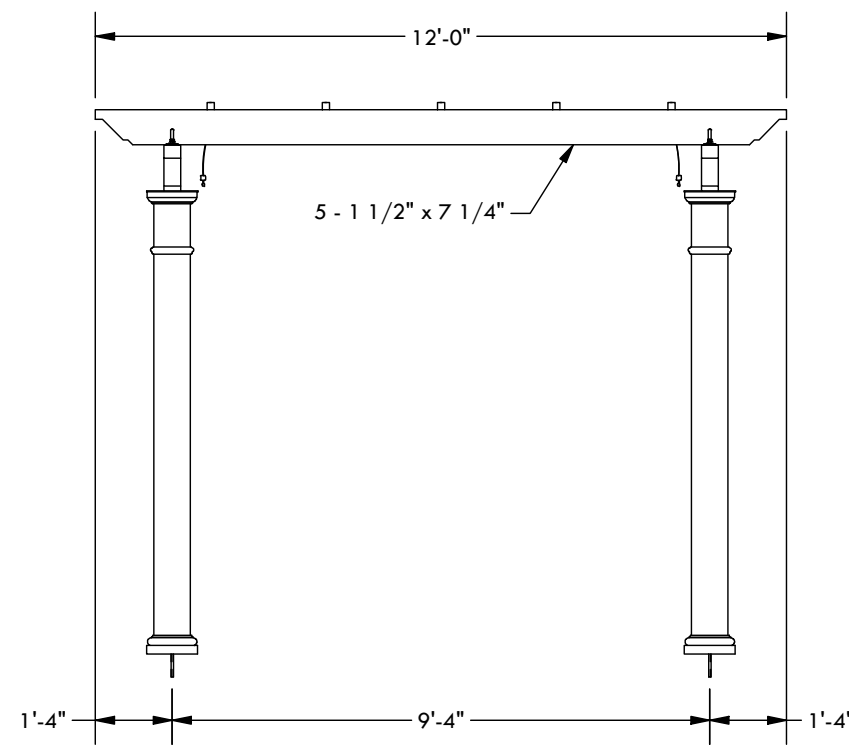

FRAMING MOUNT

DESCRIPTION			
16' WIDE X 12' PROJECTION FREESTANDING TREX PERGOLA + SHADETREE			
REV	BY	DESCRIPTION	DATE
1	NB	INITIAL RELEASE	3/31/2021

© 2021 Structureworks

**STRUCTUREWORKS**<sup>TM</sup>