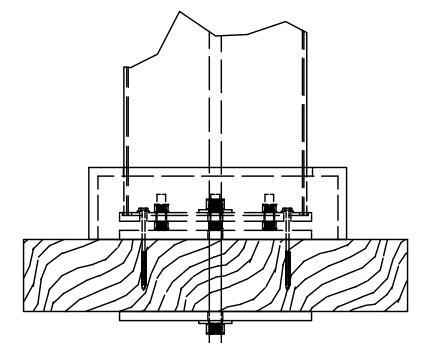

AIRFLOW:

- BRONZE
- FOREST GREEN
- BLACK
- GREY
- WHITE

SPECIFY FINISH - COLUMN:

SPECIFY BASE CONNECTION:

- CONCRETE MOUNT
- FRAMING MOUNT

CLASSIC TRIM

STANDARD TRIM

CONCRETE MOUNT

FRAMING MOUNT

DESCRIPTION			
16' WIDE X 12' PROJECTION FREESTANDING TREX PERGOLA + SHADETREE			
REV	BY	DESCRIPTION	DATE
1	NB	INITIAL RELEASE	3/31/2021

© 2021 Structureworks

**STRUCTUREWORKS**<sup>TM</sup>