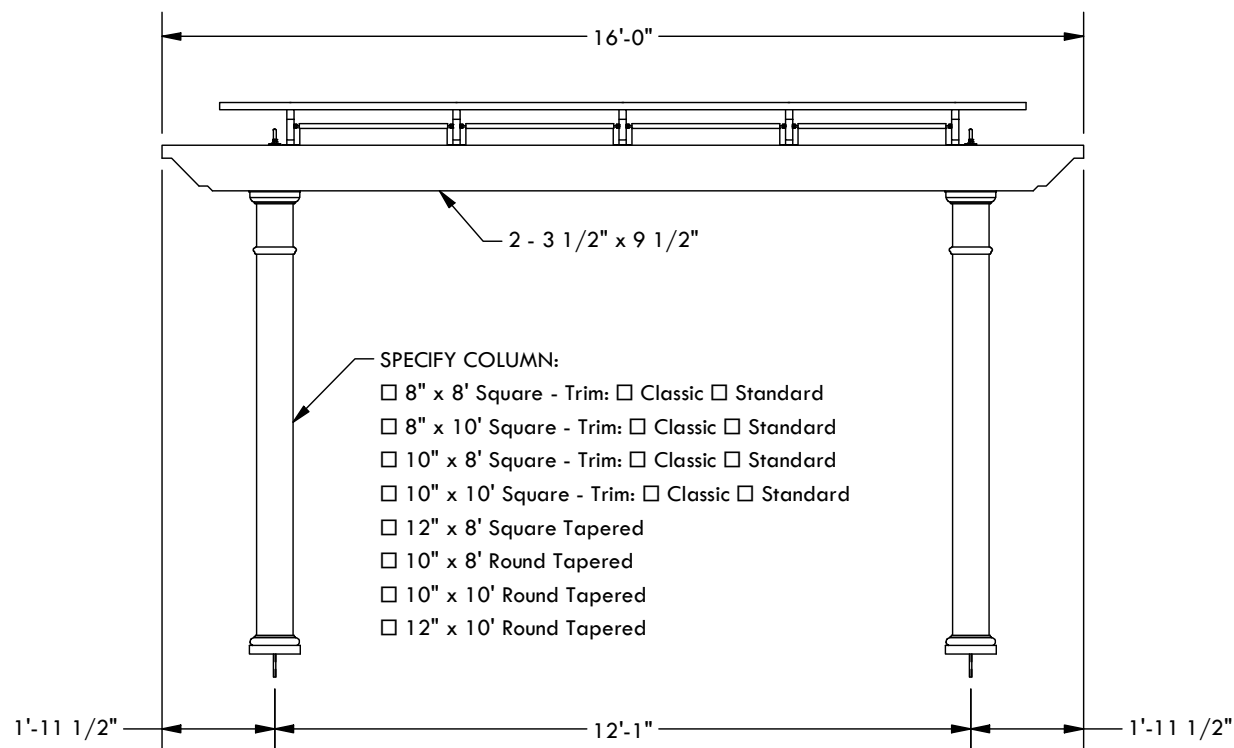

FRAMING MOUNT

DESCRIPTION			
16' WIDE X 12' PROJECTION FREESTANDING TREX PERGOLA + SHADETREE			
REV	BY	DESCRIPTION	DATE
1	NB	INITIAL RELEASE	3/31/2021

© 2021 Structureworks

**STRUCTUREWORKS**<sup>TM</sup>