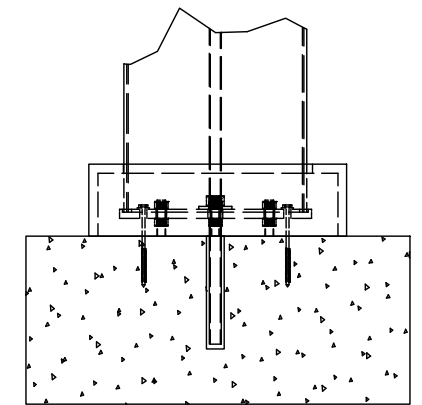

AIRFLOW:

- BRONZE
- FOREST GREEN
- BLACK
- GREY
- WHITE

SPECIFY FINISH - COLUMN:

SPECIFY BASE CONNECTION:

- CONCRETE MOUNT
- FRAMING MOUNT

CLASSIC TRIM

STANDARD TRIM

CONCRETE MOUNT

FRAMING MOUNT

DESCRIPTION			
16' WIDE X 12' PROJECTION FREESTANDING TREX PERGOLA + SHADETREE			
REV	BY	DESCRIPTION	DATE
1	NB	INITIAL RELEASE	3/31/2021

© 2021 Structureworks

**STRUCTUREWORKS**<sup>TM</sup>