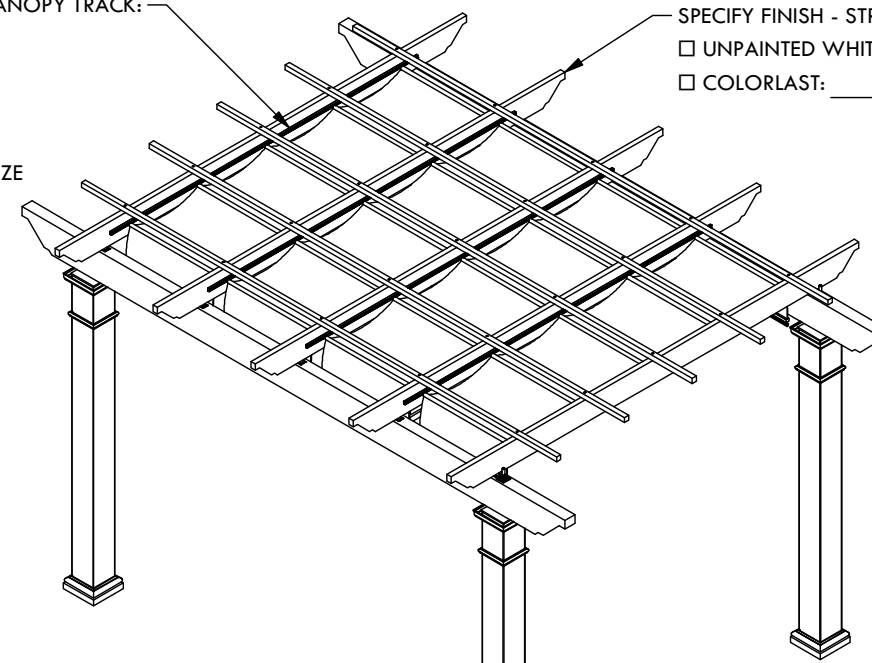

SPECIFY FINISH - CANOPY TRACK:

- SANDSTONE
- SEASHELL WHITE
- GREY
- STATUARY BRONZE
- JET BLACK

SPECIFY FINISH - STRUCTURE:

- UNPAINTED WHITE
- COLORLAST: \_\_\_\_\_

SPECIFY FABRIC

- SOLID:
- CADET GREY
  - LINEN TWEED
  - CINNAMON
  - BEIGE SLUB TWEED
  - WHITE
  - ASH
  - VERMIL
  - NAVY BLUE
  - FOREST GREEN
  - BLACK

AIRFLOW:

- BRONZE
- FOREST GREEN
- BLACK
- GREY
- WHITE

SPECIFY FINISH - COLUMN:

SPECIFY BASE CONNECTION:

- CONCRETE MOUNT
- FRAMING MOUNT

CLASSIC TRIM

STANDARD TRIM

CONCRETE MOUNT

FRAMING MOUNT

DESCRIPTION			
16' WIDE X 12' PROJECTION FREESTANDING TREX PERGOLA + SHADETREE			
REV	BY	DESCRIPTION	DATE
1	NB	INITIAL RELEASE	3/31/2021

© 2021 Structureworks

**STRUCTUREWORKS**<sup>TM</sup>