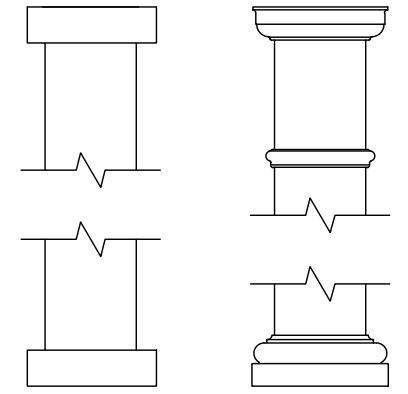

AIRFLOW:

- BRONZE
- FOREST GREEN
- BLACK
- GREY
- WHITE

SPECIFY FINISH - COLUMN:

SPECIFY BASE CONNECTION:

- CONCRETE MOUNT
- FRAMING MOUNT

CLASSIC TRIM

STANDARD TRIM

CONCRETE MOUNT

FRAMING MOUNT

DESCRIPTION			
16' WIDE X 12' PROJECTION FREESTANDING TREX PERGOLA + SHADETREE			
REV	BY	DESCRIPTION	DATE
1	NB	INITIAL RELEASE	3/31/2021

© 2021 Structureworks

**STRUCTUREWORKS**<sup>TM</sup>