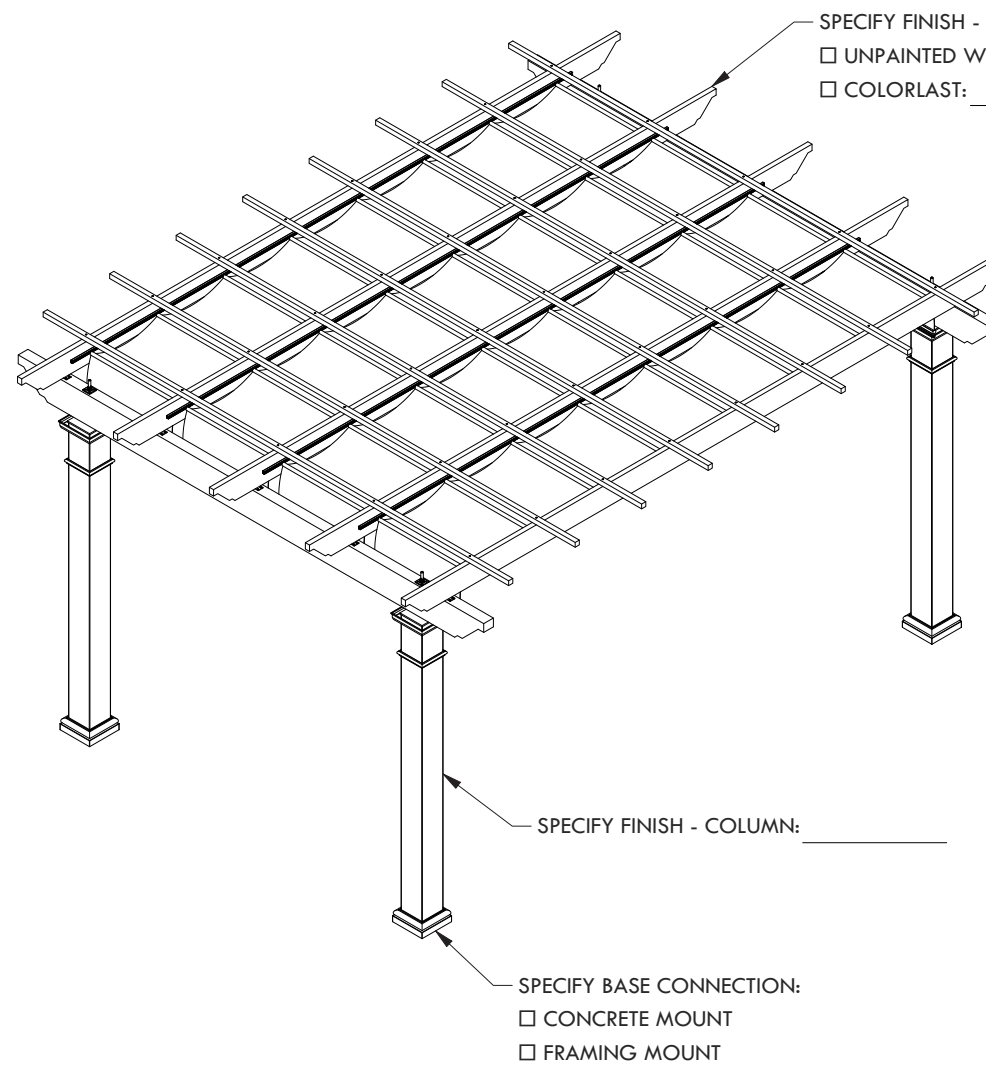

8 - 1 1/2" x 1 1/2"

SPECIFY FABRIC

- SOLID: CADET GREY AIRFLOW: BRONZE
 LINEN TWEED FOREST GREEN
 CINNAMON BLACK
 BEIGE SLUB TWEED GREY
 WHITE WHITE
 ASH
 VERMIL
 NAVY BLUE
 FOREST GREEN
 BLACK

SPECIFY COLUMN:

- 8" x 8' Square - Trim: Classic Standard
 8" x 10' Square - Trim: Classic Standard
 10" x 8' Square - Trim: Classic Standard
 10" x 10' Square - Trim: Classic Standard
 12" x 8' Square Tapered
 10" x 8' Round Tapered
 10" x 10' Round Tapered
 12" x 10' Round Tapered

SPECIFY FINISH - STRUCTURE:
 UNPAINTED WHITE
 COLORLAST: _____

SPECIFY FINISH - COLUMN: _____

SPECIFY BASE CONNECTION:
 CONCRETE MOUNT
 FRAMING MOUNT

CLASSIC TRIM STANDARD TRIM

CONCRETE MOUNT

FRAMING MOUNT

DESCRIPTION			
14' WIDE X 18' PROJECTION FREESTANDING TREX PERGOLA + SHADE TREE			
REV	BY	DESCRIPTION	DATE
1	NB	INITIAL RELEASE	03/31/21

© 2021 Structureworks

Trex® Pergola™
www.trexpergola.com 888.908.4965