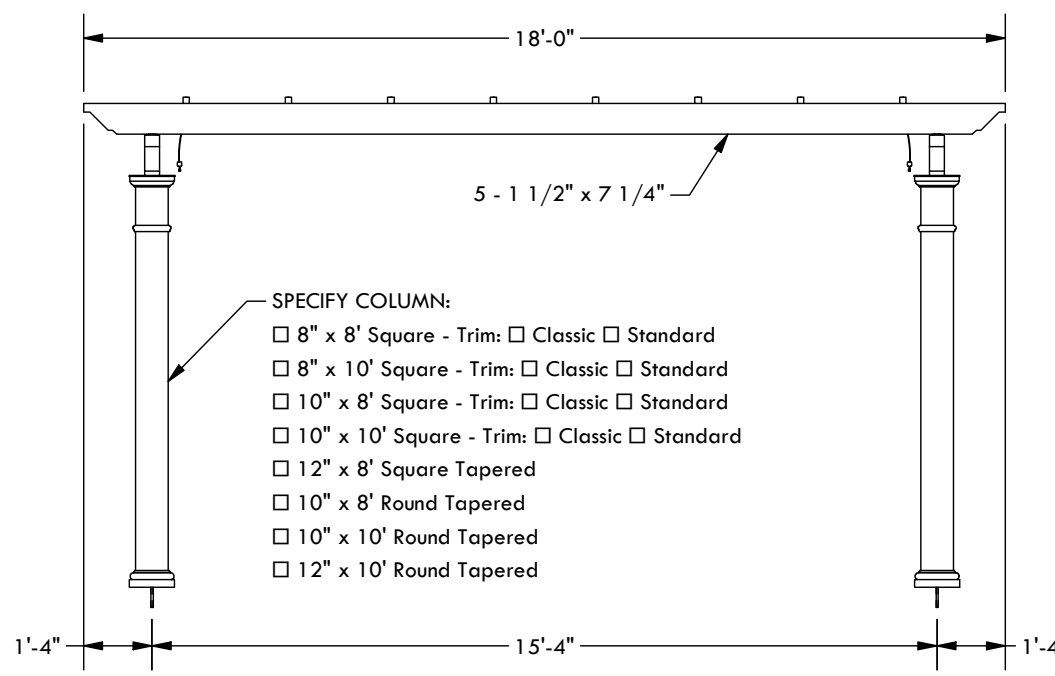

CLASSIC TRIM

STANDARD TRIM

CONCRETE MOUNT

FRAMING MOUNT

SPECIFY COLUMN:

- 8" x 8' Square - Trim: Classic Standard
 8" x 10' Square - Trim: Classic Standard
 10" x 8' Square - Trim: Classic Standard
 10" x 10' Square - Trim: Classic Standard
 12" x 8' Square Tapered
 10" x 8' Round Tapered
 10" x 10' Round Tapered
 12" x 10' Round Tapered

DESCRIPTION			
14' WIDE X 18' PROJECTION FREESTANDING TREX PERGOLA + SHADE TREE			
REV	BY	DESCRIPTION	DATE
1	NB	INITIAL RELEASE	3/31/2021
STRUCTUREWORKS™			
www.structureworks.com 877.489.8064			

© 2021 Structureworks