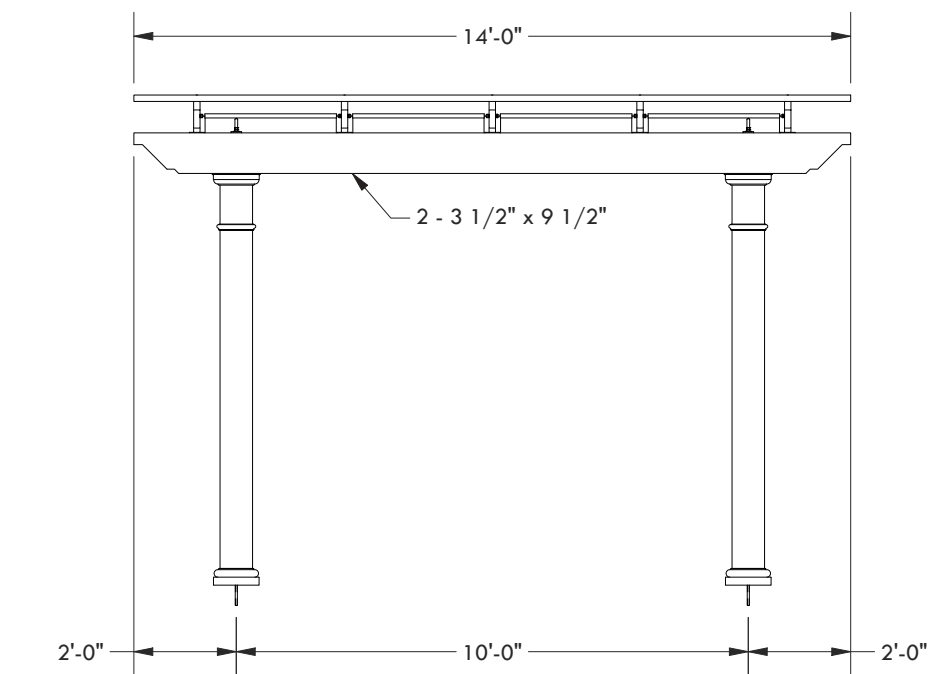

8 - 1 1/2" x 1 1/2"

SPECIFY FABRIC

- SOLID: CADET GREY AIRFLOW: BRONZE
 LINEN TWEED FOREST GREEN
 CINNAMON BLACK
 BEIGE SLUB TWEED GREY
 WHITE WHITE
 ASH
 VERMIL
 NAVY BLUE
 FOREST GREEN
 BLACK

SPECIFY COLUMN:

- 8" x 8' Square - Trim: Classic Standard
 8" x 10' Square - Trim: Classic Standard
 10" x 8' Square - Trim: Classic Standard
 10" x 10' Square - Trim: Classic Standard
 12" x 8' Square Tapered
 10" x 8' Round Tapered
 10" x 10' Round Tapered
 12" x 10' Round Tapered

DESCRIPTION			
14' WIDE X 18' PROJECTION FREESTANDING TREX PERGOLA + SHADE TREE			
REV	BY	DESCRIPTION	DATE
1	NB	INITIAL RELEASE	03/31/21

© 2021 Structureworks

Trex® Pergola™
www.trexpergola.com 888.908.4965