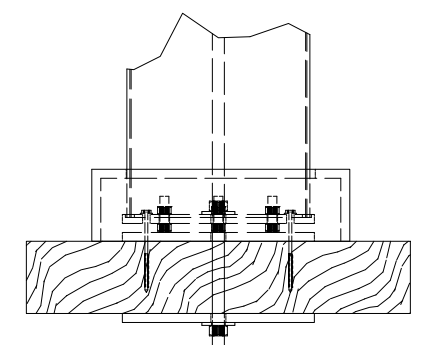

- 8" x 8' Square - Trim: Classic Standard
 8" x 10' Square - Trim: Classic Standard
 10" x 8' Square - Trim: Classic Standard
 10" x 10' Square - Trim: Classic Standard
 12" x 8' Square Tapered
 10" x 8' Round Tapered
 10" x 10' Round Tapered
 12" x 10' Round Tapered

SPECIFY FINISH - STRUCTURE:
 UNPAINTED WHITE
 COLORLAST: _____

SPECIFY FINISH - COLUMN: _____

SPECIFY BASE CONNECTION:
 CONCRETE MOUNT
 FRAMING MOUNT

CLASSIC TRIM STANDARD TRIM

CONCRETE MOUNT

FRAMING MOUNT

DESCRIPTION			
14' WIDE X 18' PROJECTION FREESTANDING TREX PERGOLA + SHADE TREE			
REV	BY	DESCRIPTION	DATE
1	NB	INITIAL RELEASE	03/31/21

© 2021 Structureworks

Trex® Pergola™
www.trexpergola.com 888.908.4965