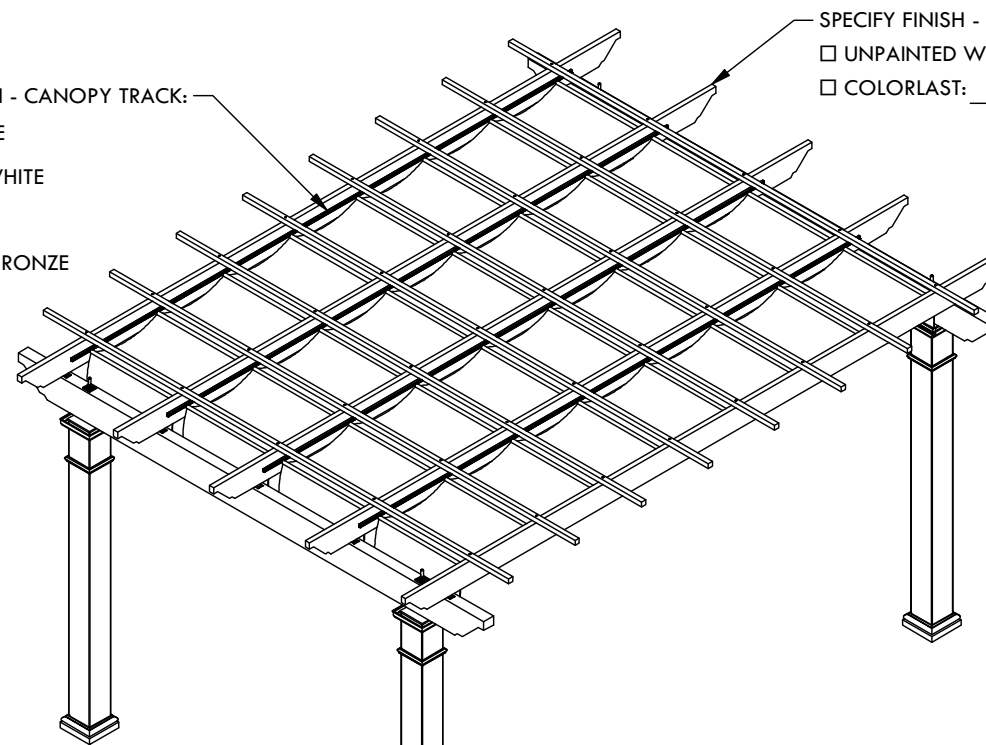

8 - 1 1/2" x 1 1/2"

SPECIFY FABRIC

- SOLID: CADET GREY AIRFLOW: BRONZE
 LINEN TWEED FOREST GREEN
 CINNAMON BLACK
 BEIGE SLUB TWEED GREY
 WHITE WHITE
 ASH
 VERMIL
 NAVY BLUE
 FOREST GREEN
 BLACK

SPECIFY FINISH - CANOPY TRACK:

- SANDSTONE
 SEASHELL WHITE
 GREY
 STATUARY BRONZE
 JET BLACK

SPECIFY FINISH - STRUCTURE:

- UNPAINTED WHITE
 COLORLAST: _____

SPECIFY FINISH - COLUMN:

SPECIFY BASE CONNECTION:

- CONCRETE MOUNT
 FRAMING MOUNT

CLASSIC TRIM

STANDARD TRIM

CONCRETE MOUNT

FRAMING MOUNT

SPECIFY COLUMN:

- 8" x 8' Square - Trim: Classic Standard
 8" x 10' Square - Trim: Classic Standard
 10" x 8' Square - Trim: Classic Standard
 10" x 10' Square - Trim: Classic Standard
 12" x 8' Square Tapered
 10" x 8' Round Tapered
 10" x 10' Round Tapered
 12" x 10' Round Tapered

DESCRIPTION			
14' WIDE X 18' PROJECTION FREESTANDING TREX PERGOLA + SHADE TREE			
REV	BY	DESCRIPTION	DATE
1	NB	INITIAL RELEASE	3/31/2021
STRUCTUREWORKS™			
www.structureworks.com 877.489.8064			

© 2021 Structureworks