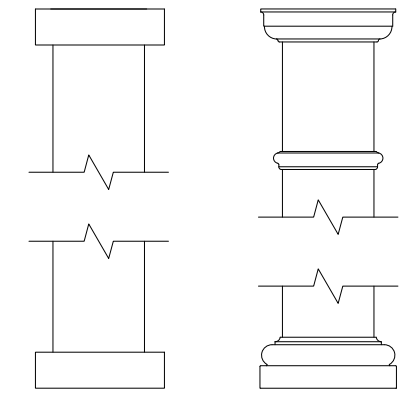

8 - 1 1/2" x 1 1/2"

SPECIFY FABRIC

- SOLID: CADET GREY AIRFLOW: BRONZE
 LINEN TWEED FOREST GREEN
 CINNAMON BLACK
 BEIGE SLUB TWEED GREY
 WHITE WHITE
 ASH
 VERMIL
 NAVY BLUE
 FOREST GREEN
 BLACK

SPECIFY COLUMN:

- 8" x 8' Square - Trim: Classic Standard
 8" x 10' Square - Trim: Classic Standard
 10" x 8' Square - Trim: Classic Standard
 10" x 10' Square - Trim: Classic Standard
 12" x 8' Square Tapered
 10" x 8' Round Tapered
 10" x 10' Round Tapered
 12" x 10' Round Tapered

SPECIFY FINISH - STRUCTURE:
 UNPAINTED WHITE
 COLORLAST: _____

SPECIFY FINISH - COLUMN: _____

SPECIFY BASE CONNECTION:
 CONCRETE MOUNT
 FRAMING MOUNT

CLASSIC TRIM STANDARD TRIM

CONCRETE MOUNT

FRAMING MOUNT