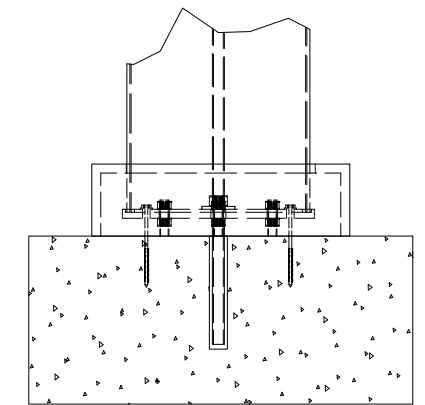

- 8" x 8' Square - Trim: Classic Standard
 8" x 10' Square - Trim: Classic Standard
 10" x 8' Square - Trim: Classic Standard
 10" x 10' Square - Trim: Classic Standard
 12" x 8' Square Tapered
 10" x 8' Round Tapered
 10" x 10' Round Tapered
 12" x 10' Round Tapered

SPECIFY FINISH - STRUCTURE:
 UNPAINTED WHITE
 COLORLAST: _____

SPECIFY FINISH - COLUMN: _____

SPECIFY BASE CONNECTION:
 CONCRETE MOUNT
 FRAMING MOUNT

CLASSIC TRIM STANDARD TRIM

CONCRETE MOUNT

FRAMING MOUNT