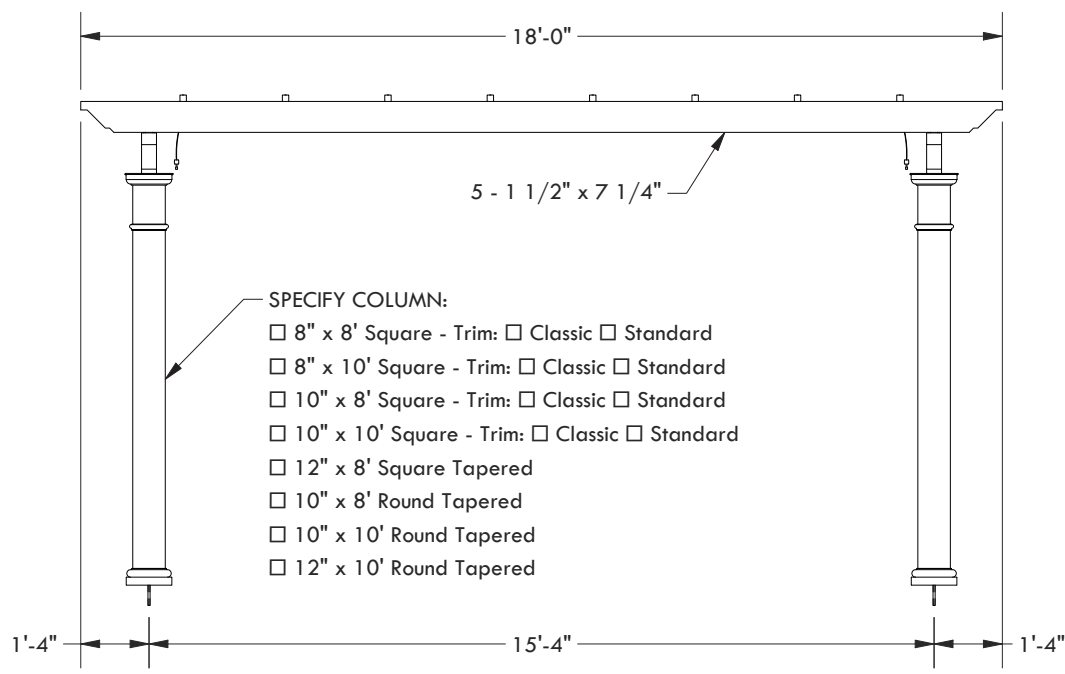

8 - 1 1/2" x 1 1/2"

SPECIFY FABRIC

- SOLID: CADET GREY AIRFLOW: BRONZE
 LINEN TWEED FOREST GREEN
 CINNAMON BLACK
 BEIGE SLUB TWEED GREY
 WHITE WHITE
 ASH
 VERMIL
 NAVY BLUE
 FOREST GREEN
 BLACK

SPECIFY COLUMN:

- 8" x 8' Square - Trim: Classic Standard
 8" x 10' Square - Trim: Classic Standard
 10" x 8' Square - Trim: Classic Standard
 10" x 10' Square - Trim: Classic Standard
 12" x 8' Square Tapered
 10" x 8' Round Tapered
 10" x 10' Round Tapered
 12" x 10' Round Tapered

DESCRIPTION			
14' WIDE X 18' PROJECTION FREESTANDING TREX PERGOLA + SHADE TREE			
REV	BY	DESCRIPTION	DATE
1	NB	INITIAL RELEASE	03/31/21

© 2021 Structureworks

Trex® Pergola™
www.trexpergola.com 888.908.4965