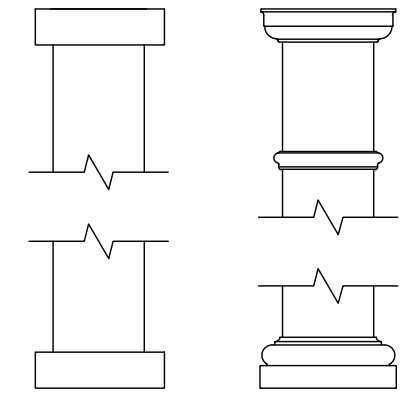

- SANDSTONE
 SEASHELL WHITE
 GREY
 STATUARY BRONZE
 JET BLACK

SPECIFY FINISH - STRUCTURE:

- UNPAINTED WHITE
 COLORLAST: _____

SPECIFY FINISH - COLUMN:

SPECIFY BASE CONNECTION:

- CONCRETE MOUNT
 FRAMING MOUNT

CLASSIC TRIM

STANDARD TRIM

CONCRETE MOUNT

FRAMING MOUNT

SPECIFY COLUMN:

- 8" x 8' Square - Trim: Classic Standard
 8" x 10' Square - Trim: Classic Standard
 10" x 8' Square - Trim: Classic Standard
 10" x 10' Square - Trim: Classic Standard
 12" x 8' Square Tapered
 10" x 8' Round Tapered
 10" x 10' Round Tapered
 12" x 10' Round Tapered