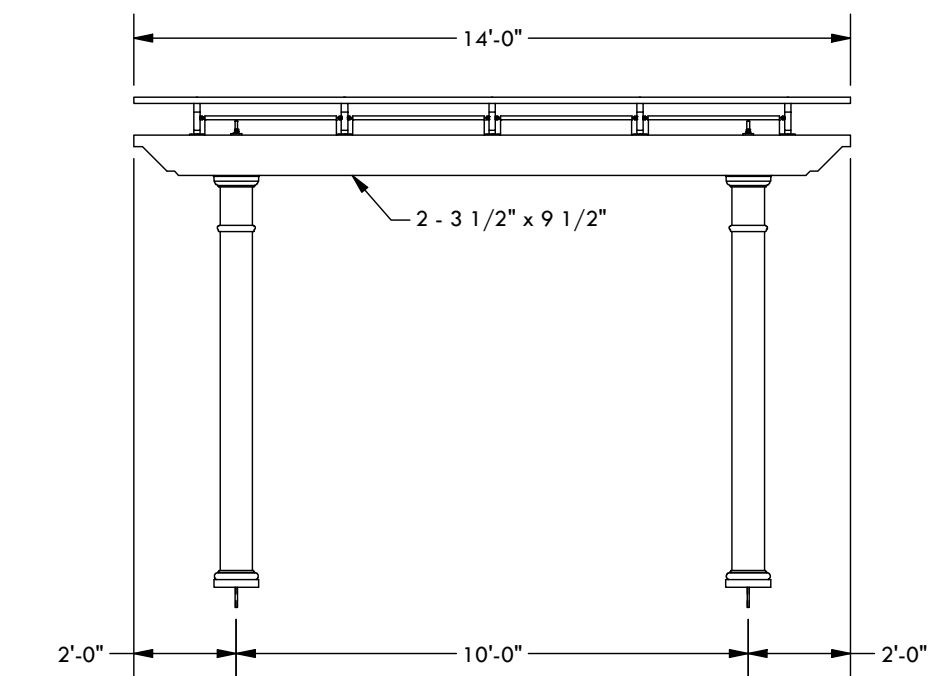

CLASSIC TRIM

STANDARD TRIM

CONCRETE MOUNT

FRAMING MOUNT

SPECIFY COLUMN:

- 8" x 8' Square - Trim: Classic Standard
 8" x 10' Square - Trim: Classic Standard
 10" x 8' Square - Trim: Classic Standard
 10" x 10' Square - Trim: Classic Standard
 12" x 8' Square Tapered
 10" x 8' Round Tapered
 10" x 10' Round Tapered
 12" x 10' Round Tapered

DESCRIPTION			
14' WIDE X 18' PROJECTION FREESTANDING TREX PERGOLA + SHADE TREE			
REV	BY	DESCRIPTION	DATE
1	NB	INITIAL RELEASE	3/31/2021
STRUCTUREWORKS™			
www.structureworks.com 877.489.8064			

© 2021 Structureworks