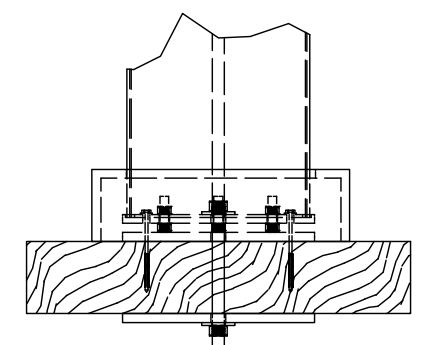

- SANDSTONE
 SEASHELL WHITE
 GREY
 STATUARY BRONZE
 JET BLACK

SPECIFY FINISH - STRUCTURE:

- UNPAINTED WHITE
 COLORLAST: _____

SPECIFY FINISH - COLUMN:

SPECIFY BASE CONNECTION:

- CONCRETE MOUNT
 FRAMING MOUNT

CLASSIC TRIM

STANDARD TRIM

CONCRETE MOUNT

FRAMING MOUNT

SPECIFY COLUMN:

- 8" x 8' Square - Trim: Classic Standard
 8" x 10' Square - Trim: Classic Standard
 10" x 8' Square - Trim: Classic Standard
 10" x 10' Square - Trim: Classic Standard
 12" x 8' Square Tapered
 10" x 8' Round Tapered
 10" x 10' Round Tapered
 12" x 10' Round Tapered