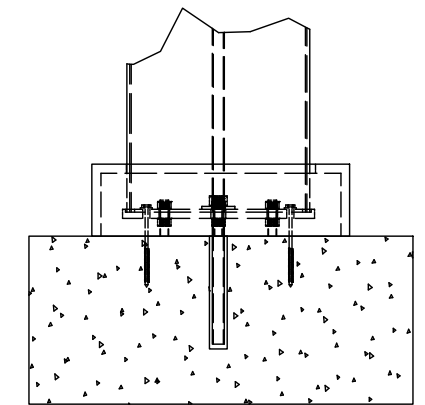

- SANDSTONE
 SEASHELL WHITE
 GREY
 STATUARY BRONZE
 JET BLACK

SPECIFY FINISH - STRUCTURE:

- UNPAINTED WHITE
 COLORLAST: _____

SPECIFY FINISH - COLUMN:

SPECIFY BASE CONNECTION:

- CONCRETE MOUNT
 FRAMING MOUNT

CLASSIC TRIM

STANDARD TRIM

CONCRETE MOUNT

FRAMING MOUNT

SPECIFY COLUMN:

- 8" x 8' Square - Trim: Classic Standard
 8" x 10' Square - Trim: Classic Standard
 10" x 8' Square - Trim: Classic Standard
 10" x 10' Square - Trim: Classic Standard
 12" x 8' Square Tapered
 10" x 8' Round Tapered
 10" x 10' Round Tapered
 12" x 10' Round Tapered