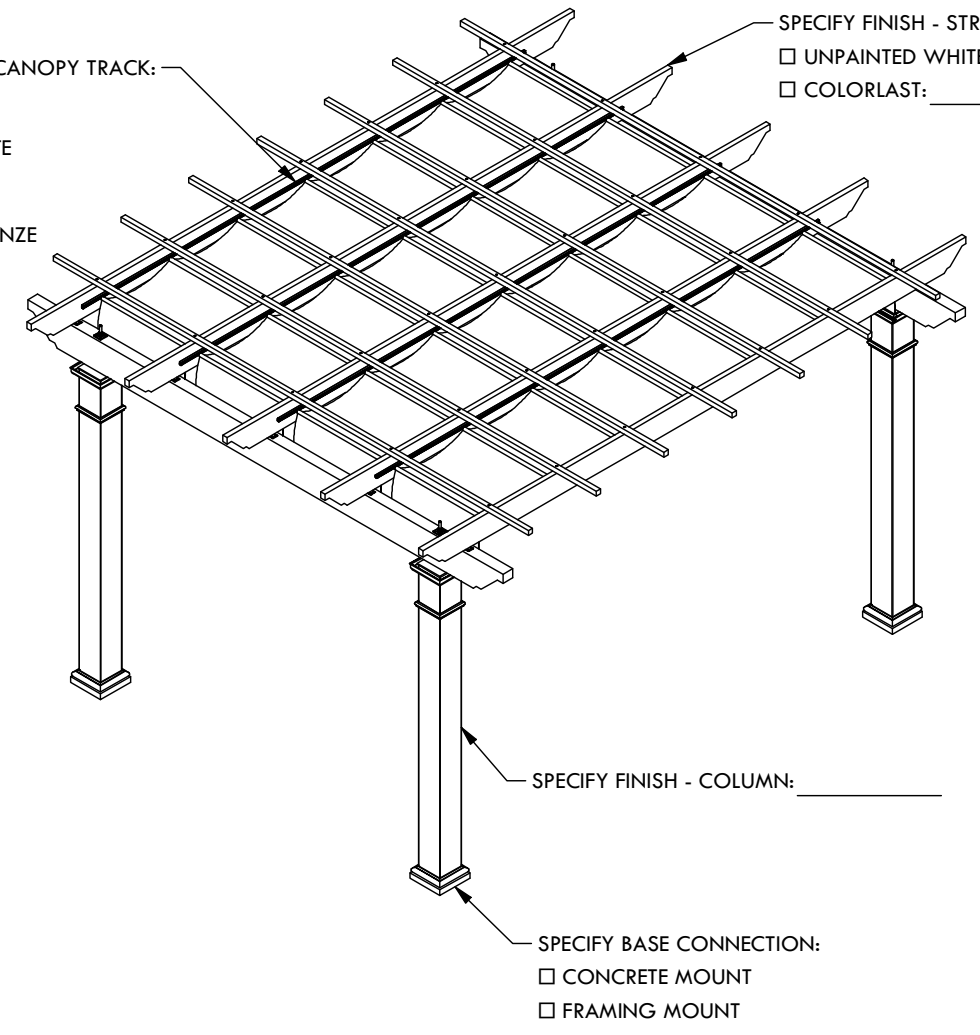

- SPECIFY FINISH - CANOPY TRACK:
- SANDSTONE
 - SEASHELL WHITE
 - GREY
 - STATUARY BRONZE
 - JET BLACK

- SPECIFY FABRIC
- SOLID:
- CADET GREY
 - LINEN TWEED
 - CINNAMON
 - BEIGE SLUB TWEED
 - WHITE
 - ASH
 - VERMIL
 - NAVY BLUE
 - FOREST GREEN
 - BLACK

- AIRFLOW:
- BRONZE
 - FOREST GREEN
 - BLACK
 - GREY
 - WHITE

- SPECIFY FINISH - STRUCTURE:
- UNPAINTED WHITE
 - COLORLAST: _____

CLASSIC TRIM STANDARD TRIM

CONCRETE MOUNT

FRAMING MOUNT

- SPECIFY COLUMN:
- 8" x 8' Square - Trim: Classic Standard
 - 8" x 10' Square - Trim: Classic Standard
 - 10" x 8' Square - Trim: Classic Standard
 - 10" x 10' Square - Trim: Classic Standard
 - 12" x 8' Square Tapered
 - 10" x 8' Round Tapered
 - 10" x 10' Round Tapered
 - 12" x 10' Round Tapered

© 2021 Structureworks

DESCRIPTION			
14' WIDE X 16' PROJECTION FREESTANDING TREX PERGOLA + SHADETREE			
REV	BY	DESCRIPTION	DATE
1	NB	INITIAL RELEASE	3/31/2021

STRUCTUREWORKSTM
www.structureworks.com 877.489.8064