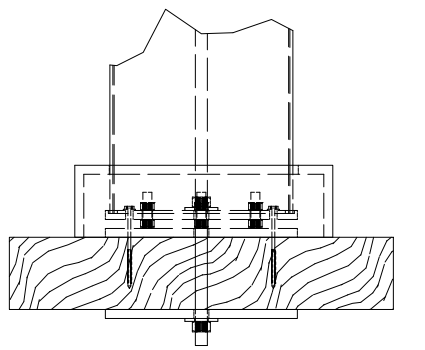

7 - 1 1/2" x 1 1/2"

- SPECIFY FABRIC
- SOLID: CADET GREY AIRFLOW: BRONZE
- LINEN TWEED FOREST GREEN
- CINNAMON BLACK
- BEIGE SLUB TWEED GREY
- WHITE WHITE
- ASH
- VERMIL
- NAVY BLUE
- FOREST GREEN
- BLACK

CLASSIC TRIM STANDARD TRIM

CONCRETE MOUNT

FRAMING MOUNT

- SPECIFY COLUMN:
- 8" x 8' Square - Trim: Classic Standard
 - 8" x 10' Square - Trim: Classic Standard
 - 10" x 8' Square - Trim: Classic Standard
 - 10" x 10' Square - Trim: Classic Standard
 - 12" x 8' Square Tapered
 - 10" x 8' Round Tapered
 - 10" x 10' Round Tapered
 - 12" x 10' Round Tapered

© 2021 Structureworks

DESCRIPTION			
14' WIDE X 16' PROJECTION FREESTANDING TREX PERGOLA + SHADE TREE			
REV	BY	DESCRIPTION	DATE
1	NB	INITIAL RELEASE	03/31/21