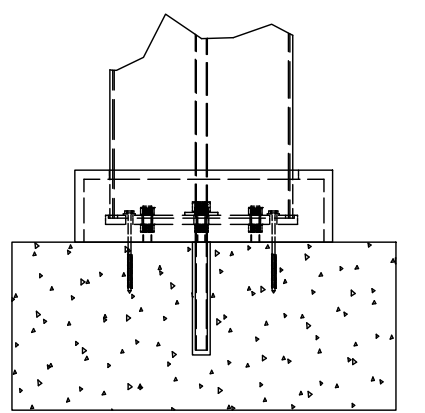

- AIRFLOW:
- BRONZE
 - FOREST GREEN
 - BLACK
 - GREY
 - WHITE

- SPECIFY FINISH - STRUCTURE:
- UNPAINTED WHITE
 - COLORLAST: _____

CLASSIC TRIM STANDARD TRIM

CONCRETE MOUNT

FRAMING MOUNT

- SPECIFY COLUMN:
- 8" x 8' Square - Trim: Classic Standard
 - 8" x 10' Square - Trim: Classic Standard
 - 10" x 8' Square - Trim: Classic Standard
 - 10" x 10' Square - Trim: Classic Standard
 - 12" x 8' Square Tapered
 - 10" x 8' Round Tapered
 - 10" x 10' Round Tapered
 - 12" x 10' Round Tapered