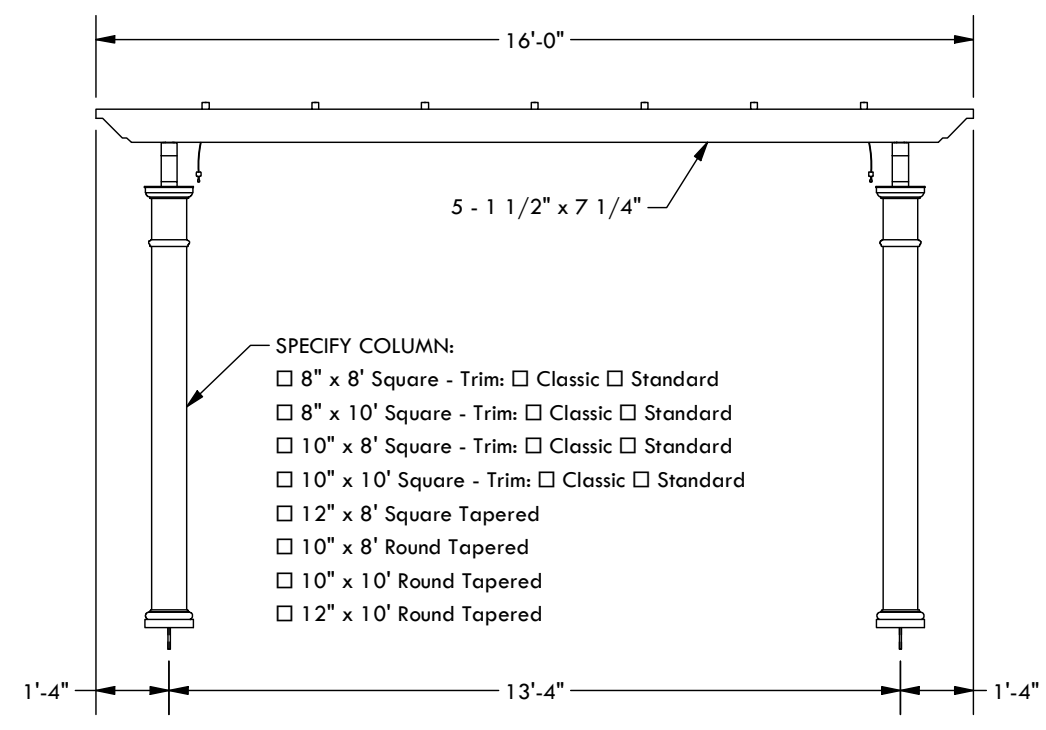

- AIRFLOW:
- BRONZE
 - FOREST GREEN
 - BLACK
 - GREY
 - WHITE

- SPECIFY FINISH - STRUCTURE:
- UNPAINTED WHITE
 - COLORLAST: _____

CLASSIC TRIM STANDARD TRIM

CONCRETE MOUNT

FRAMING MOUNT

- SPECIFY COLUMN:
- 8" x 8' Square - Trim: Classic Standard
 - 8" x 10' Square - Trim: Classic Standard
 - 10" x 8' Square - Trim: Classic Standard
 - 10" x 10' Square - Trim: Classic Standard
 - 12" x 8' Square Tapered
 - 10" x 8' Round Tapered
 - 10" x 10' Round Tapered
 - 12" x 10' Round Tapered

© 2021 Structureworks

DESCRIPTION			
14' WIDE X 16' PROJECTION FREESTANDING TREX PERGOLA + SHADETREE			
REV	BY	DESCRIPTION	DATE
1	NB	INITIAL RELEASE	3/31/2021

STRUCTUREWORKSTM
www.structureworks.com 877.489.8064