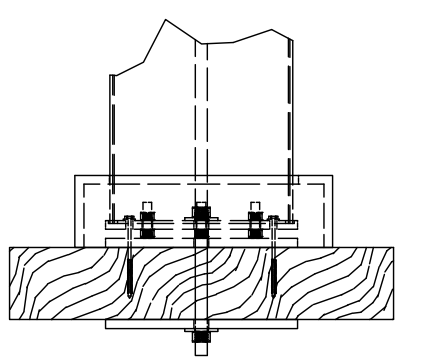

- AIRFLOW:
- BRONZE
 - FOREST GREEN
 - BLACK
 - GREY
 - WHITE

- SPECIFY FINISH - STRUCTURE:
- UNPAINTED WHITE
 - COLORLAST: _____

CLASSIC TRIM STANDARD TRIM

CONCRETE MOUNT

FRAMING MOUNT

- SPECIFY COLUMN:
- 8" x 8' Square - Trim: Classic Standard
 - 8" x 10' Square - Trim: Classic Standard
 - 10" x 8' Square - Trim: Classic Standard
 - 10" x 10' Square - Trim: Classic Standard
 - 12" x 8' Square Tapered
 - 10" x 8' Round Tapered
 - 10" x 10' Round Tapered
 - 12" x 10' Round Tapered

© 2021 Structureworks

DESCRIPTION			
14' WIDE X 16' PROJECTION FREESTANDING TREX PERGOLA + SHADETREE			
REV	BY	DESCRIPTION	DATE
1	NB	INITIAL RELEASE	3/31/2021

STRUCTUREWORKSTM
www.structureworks.com 877.489.8064