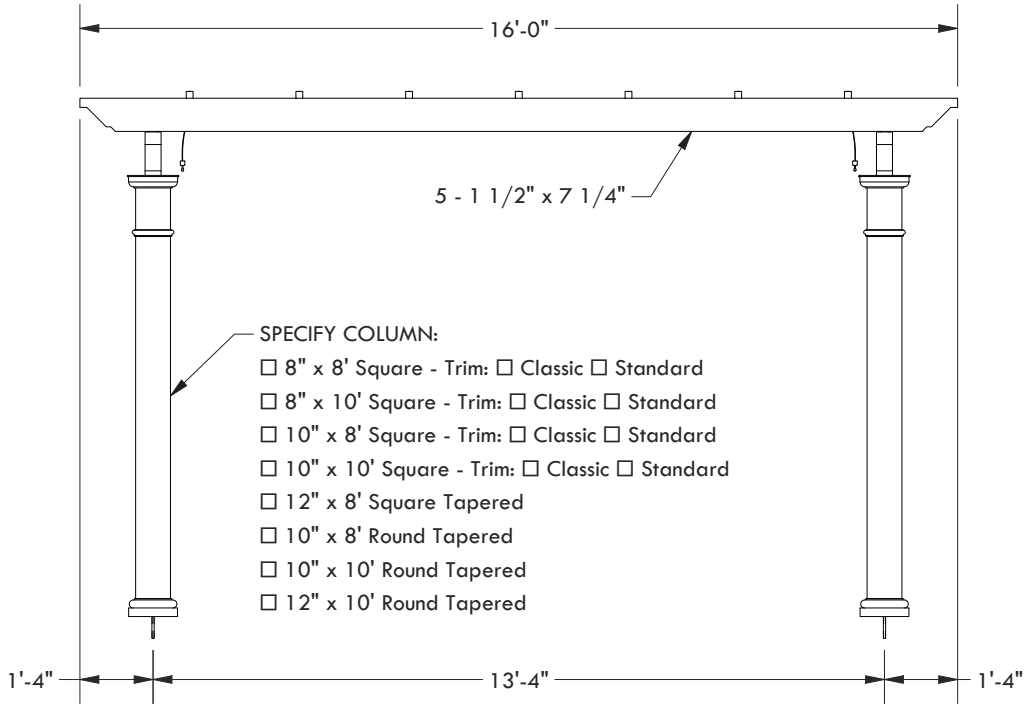

7 - 1 1/2" x 1 1/2"

- SPECIFY FABRIC
- SOLID: CADET GREY AIRFLOW: BRONZE
- LINEN TWEED FOREST GREEN
- CINNAMON BLACK
- BEIGE SLUB TWEED GREY
- WHITE WHITE
- ASH
- VERMIL
- NAVY BLUE
- FOREST GREEN
- BLACK

CLASSIC TRIM STANDARD TRIM

CONCRETE MOUNT

FRAMING MOUNT

- SPECIFY COLUMN:
- 8" x 8' Square - Trim: Classic Standard
 - 8" x 10' Square - Trim: Classic Standard
 - 10" x 8' Square - Trim: Classic Standard
 - 10" x 10' Square - Trim: Classic Standard
 - 12" x 8' Square Tapered
 - 10" x 8' Round Tapered
 - 10" x 10' Round Tapered
 - 12" x 10' Round Tapered

© 2021 Structureworks

DESCRIPTION			
14' WIDE X 16' PROJECTION FREESTANDING TREX PERGOLA + SHADE TREE			
REV	BY	DESCRIPTION	DATE
1	NB	INITIAL RELEASE	03/31/21