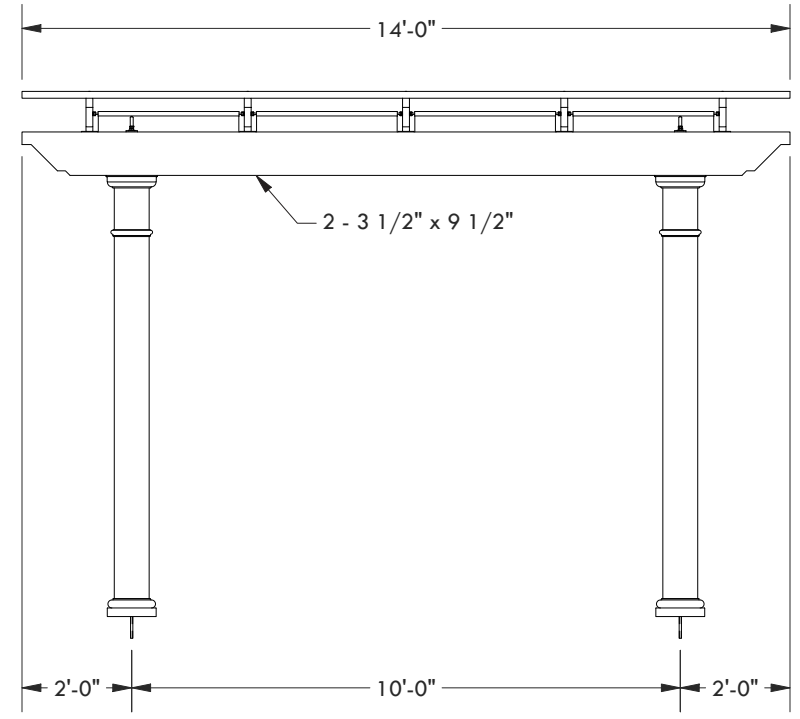

7 - 1 1/2" x 1 1/2"

- SPECIFY FABRIC
- SOLID: CADET GREY AIRFLOW: BRONZE
- LINEN TWEED FOREST GREEN
- CINNAMON BLACK
- BEIGE SLUB TWEED GREY
- WHITE WHITE
- ASH
- VERMIL
- NAVY BLUE
- FOREST GREEN
- BLACK

CLASSIC TRIM STANDARD TRIM

CONCRETE MOUNT

FRAMING MOUNT

- SPECIFY COLUMN:
- 8" x 8' Square - Trim: Classic Standard
 - 8" x 10' Square - Trim: Classic Standard
 - 10" x 8' Square - Trim: Classic Standard
 - 10" x 10' Square - Trim: Classic Standard
 - 12" x 8' Square Tapered
 - 10" x 8' Round Tapered
 - 10" x 10' Round Tapered
 - 12" x 10' Round Tapered

© 2021 Structureworks

DESCRIPTION			
14' WIDE X 16' PROJECTION FREESTANDING TREX PERGOLA + SHADE TREE			
REV	BY	DESCRIPTION	DATE
1	NB	INITIAL RELEASE	03/31/21