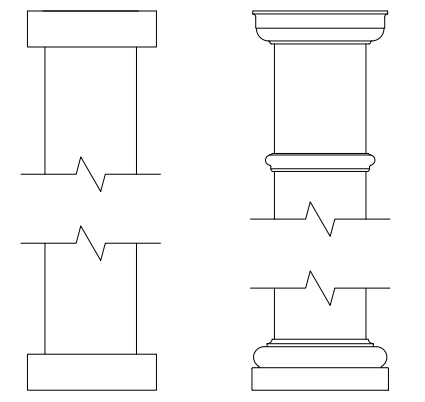

7 - 1 1/2" x 1 1/2"

- SPECIFY FABRIC
- SOLID: CADET GREY AIRFLOW: BRONZE
- LINEN TWEED FOREST GREEN
- CINNAMON BLACK
- BEIGE SLUB TWEED GREY
- WHITE WHITE
- ASH
- VERMIL
- NAVY BLUE
- FOREST GREEN
- BLACK

CLASSIC TRIM STANDARD TRIM

CONCRETE MOUNT

FRAMING MOUNT

- SPECIFY COLUMN:
- 8" x 8' Square - Trim: Classic Standard
 - 8" x 10' Square - Trim: Classic Standard
 - 10" x 8' Square - Trim: Classic Standard
 - 10" x 10' Square - Trim: Classic Standard
 - 12" x 8' Square Tapered
 - 10" x 8' Round Tapered
 - 10" x 10' Round Tapered
 - 12" x 10' Round Tapered

© 2021 Structureworks

DESCRIPTION			
14' WIDE X 16' PROJECTION FREESTANDING TREX PERGOLA + SHADE TREE			
REV	BY	DESCRIPTION	DATE
1	NB	INITIAL RELEASE	03/31/21