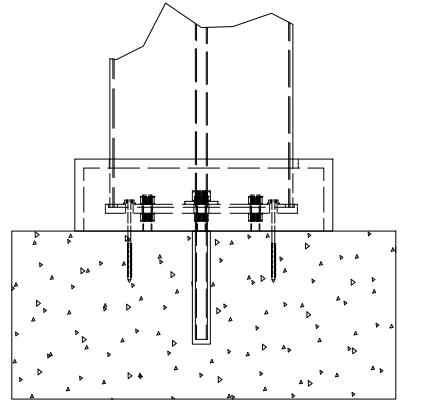

7 - 1 1/2" x 1 1/2"

- SPECIFY FABRIC
- SOLID: CADET GREY AIRFLOW: BRONZE
- LINEN TWEED FOREST GREEN
- CINNAMON BLACK
- BEIGE SLUB TWEED GREY
- WHITE WHITE
- ASH
- VERMIL
- NAVY BLUE
- FOREST GREEN
- BLACK

CLASSIC TRIM STANDARD TRIM

CONCRETE MOUNT

FRAMING MOUNT

- SPECIFY COLUMN:
- 8" x 8' Square - Trim: Classic Standard
 - 8" x 10' Square - Trim: Classic Standard
 - 10" x 8' Square - Trim: Classic Standard
 - 10" x 10' Square - Trim: Classic Standard
 - 12" x 8' Square Tapered
 - 10" x 8' Round Tapered
 - 10" x 10' Round Tapered
 - 12" x 10' Round Tapered

© 2021 Structureworks

DESCRIPTION			
14' WIDE X 16' PROJECTION FREESTANDING TREX PERGOLA + SHADE TREE			
REV	BY	DESCRIPTION	DATE
1	NB	INITIAL RELEASE	03/31/21