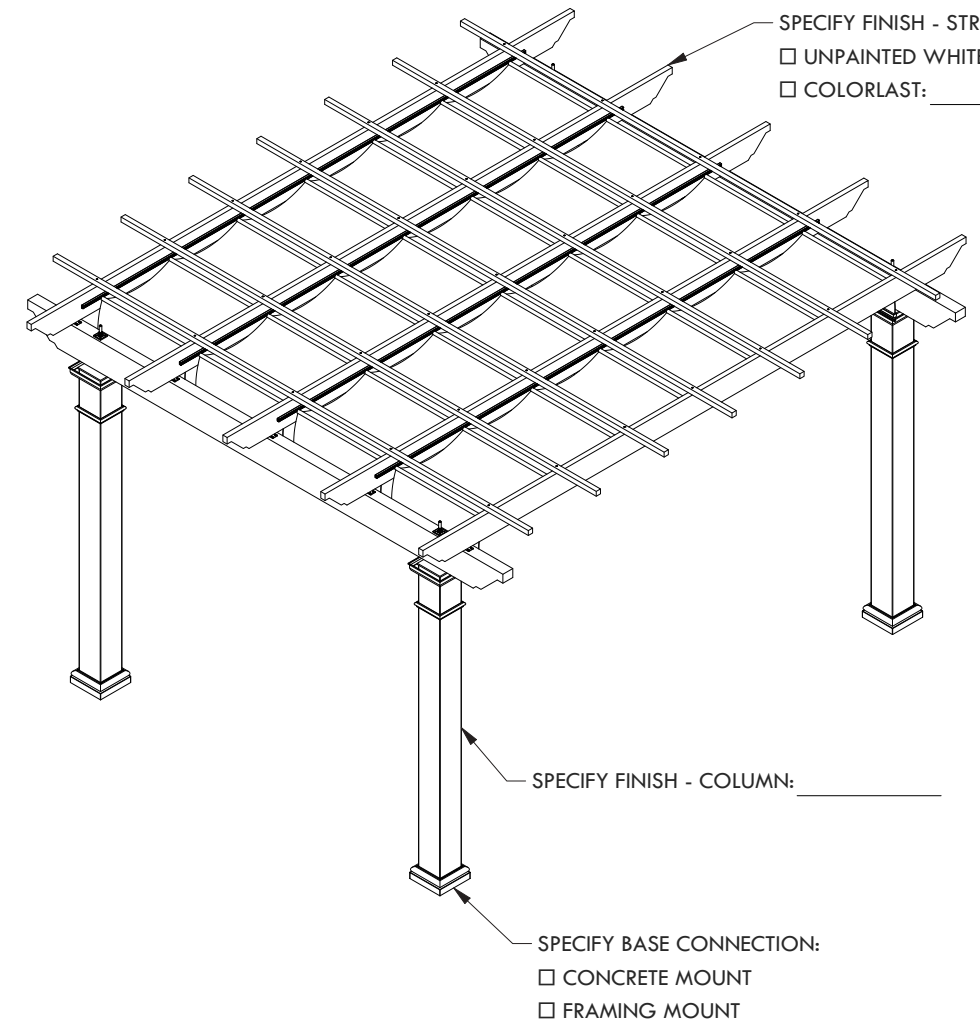

7 - 1 1/2" x 1 1/2"

- SPECIFY FABRIC
- SOLID: CADET GREY AIRFLOW: BRONZE
- LINEN TWEED FOREST GREEN
- CINNAMON BLACK
- BEIGE SLUB TWEED GREY
- WHITE WHITE
- ASH
- VERMIL
- NAVY BLUE
- FOREST GREEN
- BLACK

CLASSIC TRIM STANDARD TRIM

CONCRETE MOUNT

FRAMING MOUNT

- SPECIFY COLUMN:
- 8" x 8' Square - Trim: Classic Standard
 - 8" x 10' Square - Trim: Classic Standard
 - 10" x 8' Square - Trim: Classic Standard
 - 10" x 10' Square - Trim: Classic Standard
 - 12" x 8' Square Tapered
 - 10" x 8' Round Tapered
 - 10" x 10' Round Tapered
 - 12" x 10' Round Tapered

© 2021 Structureworks

DESCRIPTION			
14' WIDE X 16' PROJECTION FREESTANDING TREX PERGOLA + SHADE TREE			
REV	BY	DESCRIPTION	DATE
1	NB	INITIAL RELEASE	03/31/21