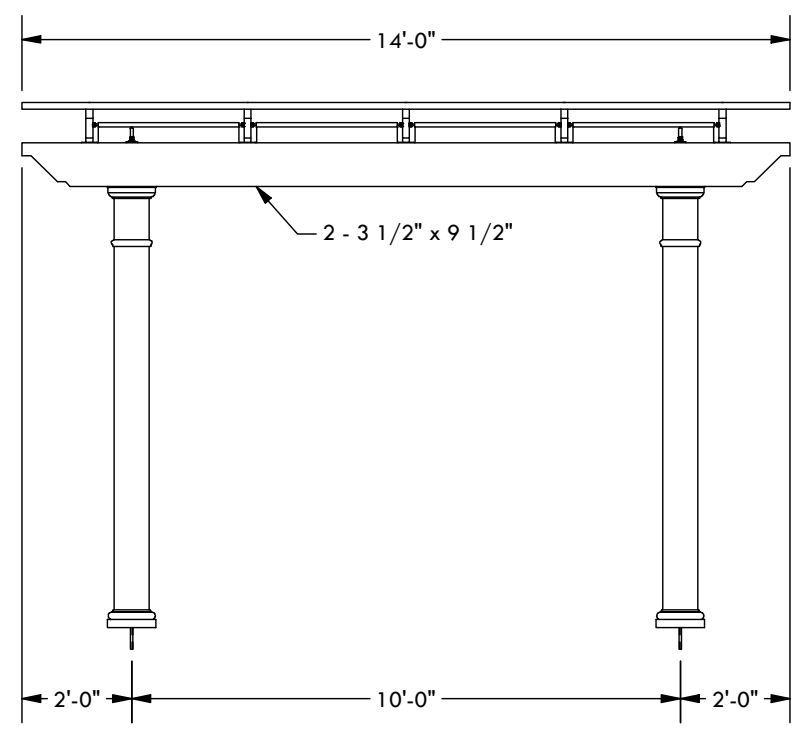

- AIRFLOW:
- BRONZE
 - FOREST GREEN
 - BLACK
 - GREY
 - WHITE

- SPECIFY FINISH - STRUCTURE:
- UNPAINTED WHITE
 - COLORLAST: _____

CLASSIC TRIM STANDARD TRIM

CONCRETE MOUNT

FRAMING MOUNT

- SPECIFY COLUMN:
- 8" x 8' Square - Trim: Classic Standard
 - 8" x 10' Square - Trim: Classic Standard
 - 10" x 8' Square - Trim: Classic Standard
 - 10" x 10' Square - Trim: Classic Standard
 - 12" x 8' Square Tapered
 - 10" x 8' Round Tapered
 - 10" x 10' Round Tapered
 - 12" x 10' Round Tapered

© 2021 Structureworks

DESCRIPTION			
14' WIDE X 16' PROJECTION FREESTANDING TREX PERGOLA + SHADETREE			
REV	BY	DESCRIPTION	DATE
1	NB	INITIAL RELEASE	3/31/2021

STRUCTUREWORKSTM
www.structureworks.com 877.489.8064