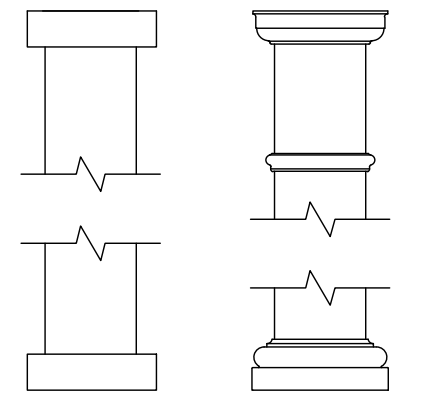

- AIRFLOW:
- BRONZE
 - FOREST GREEN
 - BLACK
 - GREY
 - WHITE

- SPECIFY FINISH - STRUCTURE:
- UNPAINTED WHITE
 - COLORLAST: _____

CLASSIC TRIM STANDARD TRIM

CONCRETE MOUNT

FRAMING MOUNT

- SPECIFY COLUMN:
- 8" x 8' Square - Trim: Classic Standard
 - 8" x 10' Square - Trim: Classic Standard
 - 10" x 8' Square - Trim: Classic Standard
 - 10" x 10' Square - Trim: Classic Standard
 - 12" x 8' Square Tapered
 - 10" x 8' Round Tapered
 - 10" x 10' Round Tapered
 - 12" x 10' Round Tapered