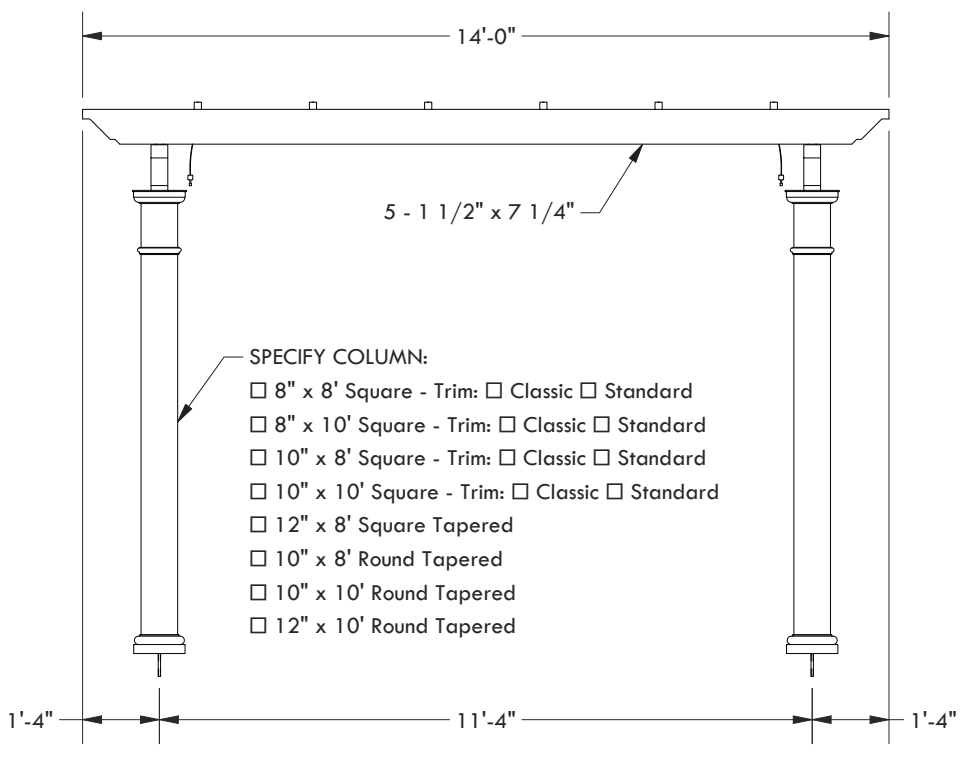

- SPECIFY COLUMN:
- 8" x 8' Square - Trim: Classic Standard
- 8" x 10' Square - Trim: Classic Standard
- 10" x 8' Square - Trim: Classic Standard
- 10" x 10' Square - Trim: Classic Standard
- 12" x 8' Square Tapered
- 10" x 8' Round Tapered
- 10" x 10' Round Tapered
- 12" x 10' Round Tapered