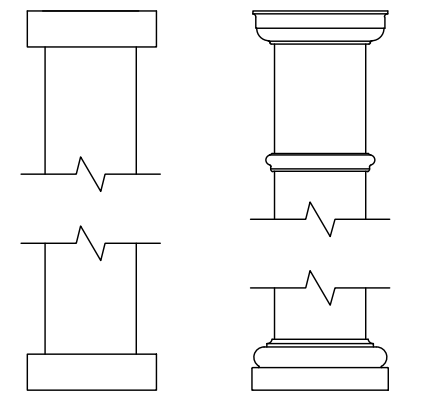

- SPECIFY FINISH - CANOPY TRACK:
- SANDSTONE
 - SEASHELL WHITE
 - GREY
 - STATUARY BRONZE
 - JET BLACK

- SPECIFY FINISH - STRUCTURE:
- UNPAINTED WHITE
 - COLORLAST: _____

- SPECIFY FABRIC
- SOLID: CADET GREY AIRFLOW: BRONZE
- LINEN TWEED
 - CINNAMON
 - BEIGE SLUB TWEED
 - WHITE
 - ASH
 - VERMIL
 - NAVY BLUE
 - FOREST GREEN
 - BLACK

CLASSIC TRIM STANDARD TRIM

SPECIFY FINISH - COLUMN: _____

- SPECIFY BASE CONNECTION:
- CONCRETE MOUNT
 - FRAMING MOUNT

CONCRETE MOUNT

- SPECIFY COLUMN:
- 8" x 8' Square - Trim: Classic Standard
 - 8" x 10' Square - Trim: Classic Standard
 - 10" x 8' Square - Trim: Classic Standard
 - 10" x 10' Square - Trim: Classic Standard
 - 12" x 8' Square Tapered
 - 10" x 8' Round Tapered
 - 10" x 10' Round Tapered
 - 12" x 10' Round Tapered