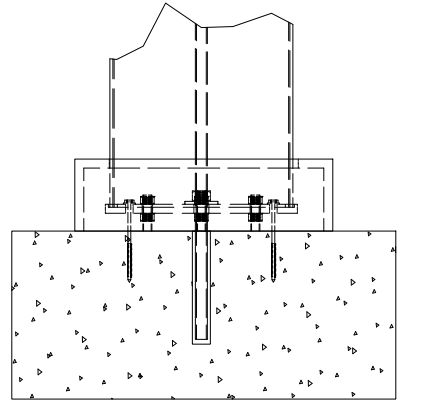

- 6 - 1 1/2" x 1 1/2"
- SPECIFY FABRIC
- SOLID: CADET GREY AIRFLOW: BRONZE
- LINEN TWEED FOREST GREEN
- CINNAMON BLACK
- BEIGE SLUB TWEED GREY
- WHITE WHITE
- ASH
- VERMIL
- NAVY BLUE
- FOREST GREEN
- BLACK

- SPECIFY FINISH - STRUCTURE:
- UNPAINTED WHITE
- COLORLAST: _____

CLASSIC TRIM STANDARD TRIM

SPECIFY FINISH - COLUMN: _____

- SPECIFY BASE CONNECTION:
- CONCRETE MOUNT
- FRAMING MOUNT

CONCRETE MOUNT

FRAMING MOUNT

- SPECIFY COLUMN:
- 8" x 8' Square - Trim: Classic Standard
- 8" x 10' Square - Trim: Classic Standard
- 10" x 8' Square - Trim: Classic Standard
- 10" x 10' Square - Trim: Classic Standard
- 12" x 8' Square Tapered
- 10" x 8' Round Tapered
- 10" x 10' Round Tapered
- 12" x 10' Round Tapered