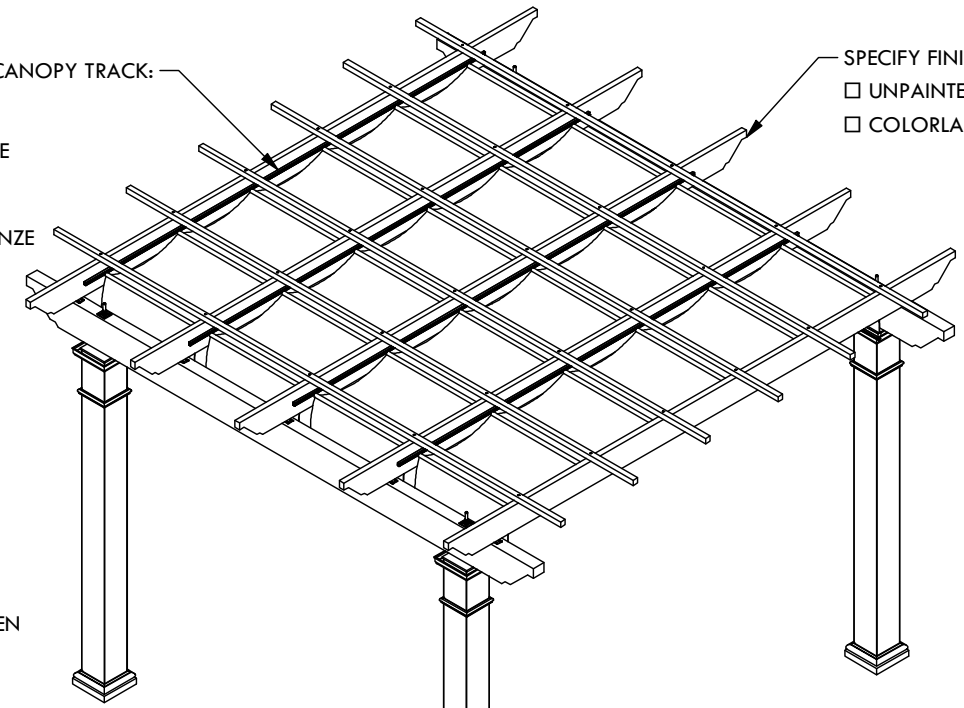

- SPECIFY FINISH - CANOPY TRACK:
- SANDSTONE
 - SEASHELL WHITE
 - GREY
 - STATUARY BRONZE
 - JET BLACK

- SPECIFY FINISH - STRUCTURE:
- UNPAINTED WHITE
 - COLORLAST: _____

- SPECIFY FABRIC
- SOLID: CADET GREY AIRFLOW: BRONZE
- LINEN TWEED
 - CINNAMON
 - BEIGE SLUB TWEED
 - WHITE
 - ASH
 - VERMIL
 - NAVY BLUE
 - FOREST GREEN
 - BLACK

CLASSIC TRIM STANDARD TRIM

SPECIFY FINISH - COLUMN: _____

- SPECIFY BASE CONNECTION:
- CONCRETE MOUNT
 - FRAMING MOUNT

CONCRETE MOUNT

- SPECIFY COLUMN:
- 8" x 8' Square - Trim: Classic Standard
 - 8" x 10' Square - Trim: Classic Standard
 - 10" x 8' Square - Trim: Classic Standard
 - 10" x 10' Square - Trim: Classic Standard
 - 12" x 8' Square Tapered
 - 10" x 8' Round Tapered
 - 10" x 10' Round Tapered
 - 12" x 10' Round Tapered

FRAMING MOUNT

DESCRIPTION			
14' WIDE X 14' PROJECTION FREESTANDING TREX PERGOLA + SHADE TREE			
REV	BY	DESCRIPTION	DATE
1	NB	INITIAL RELEASE	3/31/2021

STRUCTUREWORKSTM
www.structureworks.com 877.489.8064