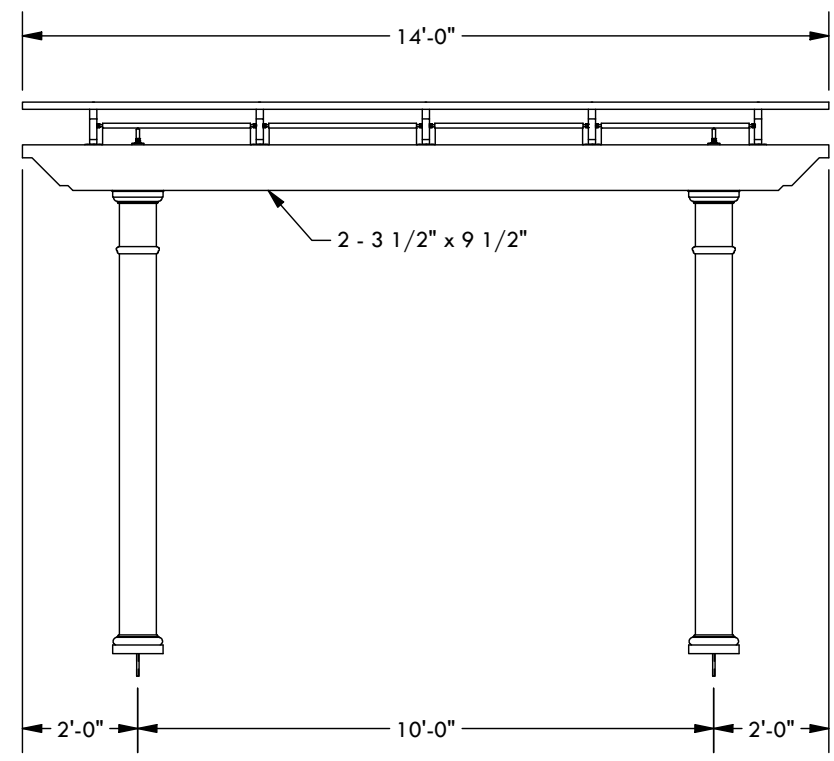

CLASSIC TRIM STANDARD TRIM

SPECIFY FINISH - COLUMN: _____

- SPECIFY BASE CONNECTION:
- CONCRETE MOUNT
 - FRAMING MOUNT

CONCRETE MOUNT

- SPECIFY COLUMN:
- 8" x 8' Square - Trim: Classic Standard
 - 8" x 10' Square - Trim: Classic Standard
 - 10" x 8' Square - Trim: Classic Standard
 - 10" x 10' Square - Trim: Classic Standard
 - 12" x 8' Square Tapered
 - 10" x 8' Round Tapered
 - 10" x 10' Round Tapered
 - 12" x 10' Round Tapered

FRAMING MOUNT

DESCRIPTION			
14' WIDE X 14' PROJECTION FREESTANDING TREX PERGOLA + SHADE TREE			
REV	BY	DESCRIPTION	DATE
1	NB	INITIAL RELEASE	3/31/2021

STRUCTUREWORKSTM
www.structureworks.com 877.489.8064