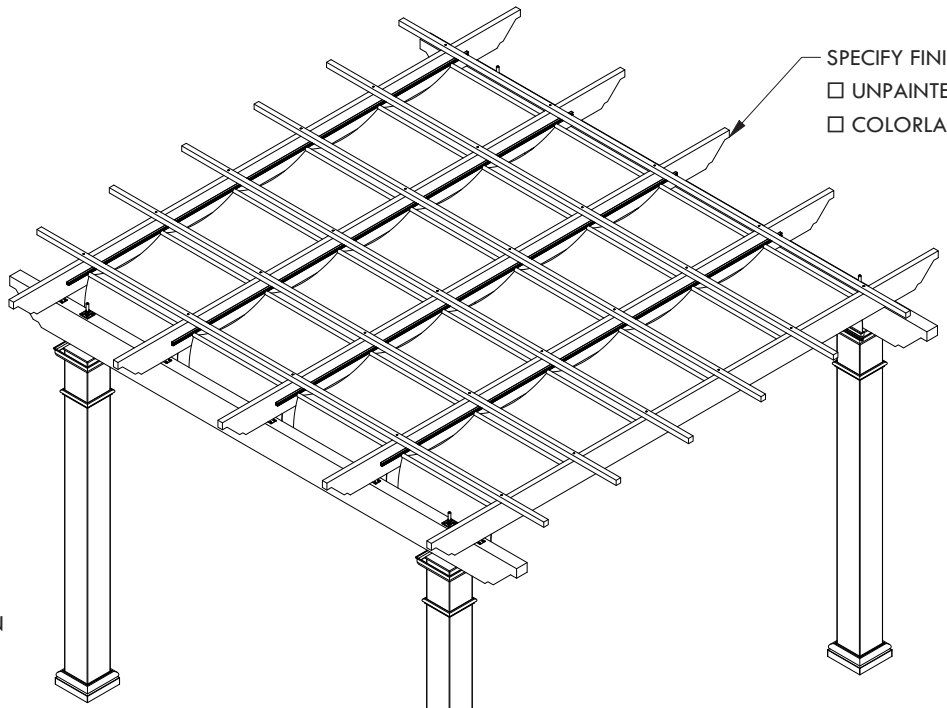

- 6 - 1 1/2" x 1 1/2"
- SPECIFY FABRIC
- SOLID: CADET GREY AIRFLOW: BRONZE
- LINEN TWEED FOREST GREEN
- CINNAMON BLACK
- BEIGE SLUB TWEED GREY
- WHITE WHITE
- ASH
- VERMIL
- NAVY BLUE
- FOREST GREEN
- BLACK

- SPECIFY FINISH - STRUCTURE:
- UNPAINTED WHITE
- COLORLAST: _____

CLASSIC TRIM STANDARD TRIM

SPECIFY FINISH - COLUMN: _____

- SPECIFY BASE CONNECTION:
- CONCRETE MOUNT
- FRAMING MOUNT

CONCRETE MOUNT

FRAMING MOUNT

- SPECIFY COLUMN:
- 8" x 8' Square - Trim: Classic Standard
- 8" x 10' Square - Trim: Classic Standard
- 10" x 8' Square - Trim: Classic Standard
- 10" x 10' Square - Trim: Classic Standard
- 12" x 8' Square Tapered
- 10" x 8' Round Tapered
- 10" x 10' Round Tapered
- 12" x 10' Round Tapered

© 2021 Structureworks

DESCRIPTION			
14' WIDE X 14' PROJECTION FREESTANDING TREX PERGOLA + SHADE TREE			
REV	BY	DESCRIPTION	DATE
1	NB	INITIAL RELEASE	03/31/21

Trex® Pergola™

www.trexpergola.com 888.908.4965