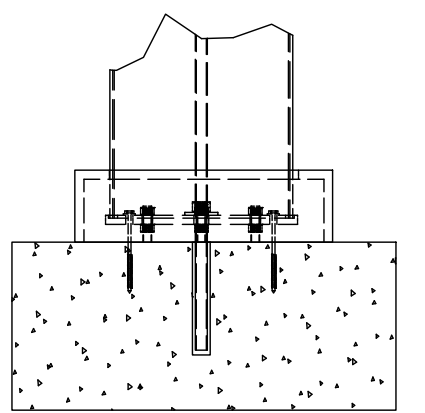

- SPECIFY FINISH - CANOPY TRACK:
- SANDSTONE
 - SEASHELL WHITE
 - GREY
 - STATUARY BRONZE
 - JET BLACK

- SPECIFY FINISH - STRUCTURE:
- UNPAINTED WHITE
 - COLORLAST: _____

- SPECIFY FABRIC
- SOLID: CADET GREY AIRFLOW: BRONZE
- LINEN TWEED
 - CINNAMON
 - BEIGE SLUB TWEED
 - WHITE
 - ASH
 - VERMIL
 - NAVY BLUE
 - FOREST GREEN
 - BLACK

CLASSIC TRIM STANDARD TRIM

SPECIFY FINISH - COLUMN: _____

- SPECIFY BASE CONNECTION:
- CONCRETE MOUNT
 - FRAMING MOUNT

CONCRETE MOUNT

- SPECIFY COLUMN:
- 8" x 8' Square - Trim: Classic Standard
 - 8" x 10' Square - Trim: Classic Standard
 - 10" x 8' Square - Trim: Classic Standard
 - 10" x 10' Square - Trim: Classic Standard
 - 12" x 8' Square Tapered
 - 10" x 8' Round Tapered
 - 10" x 10' Round Tapered
 - 12" x 10' Round Tapered