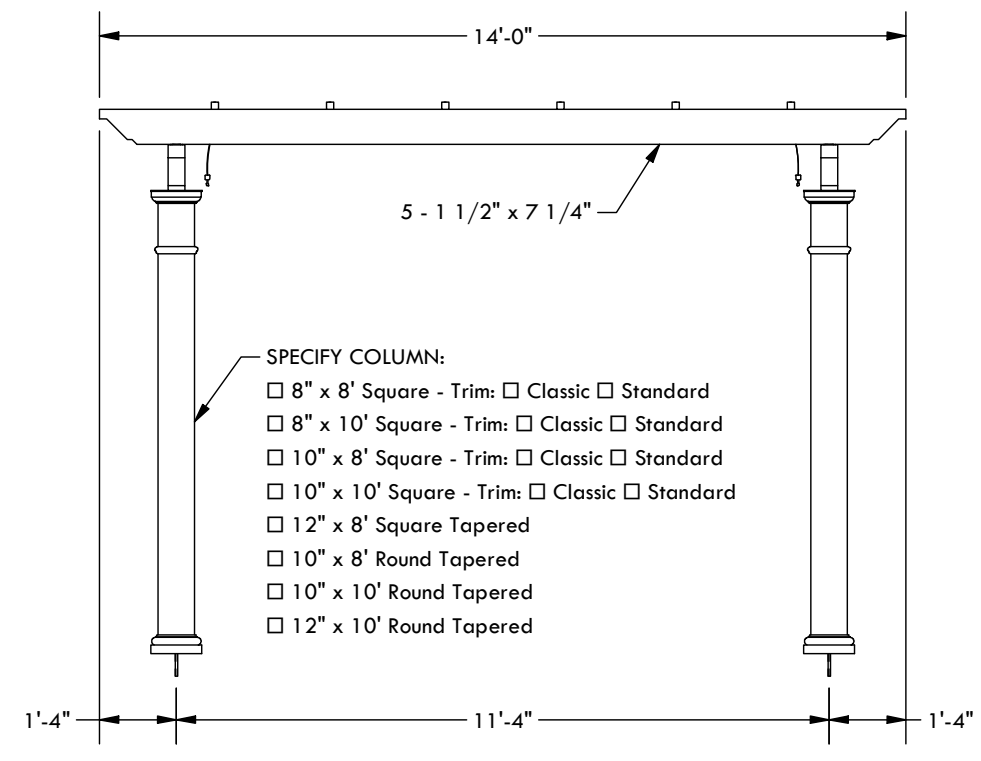

CLASSIC TRIM STANDARD TRIM

SPECIFY FINISH - COLUMN: _____

- SPECIFY BASE CONNECTION:
- CONCRETE MOUNT
 - FRAMING MOUNT

CONCRETE MOUNT

- SPECIFY COLUMN:
- 8" x 8' Square - Trim: Classic Standard
 - 8" x 10' Square - Trim: Classic Standard
 - 10" x 8' Square - Trim: Classic Standard
 - 10" x 10' Square - Trim: Classic Standard
 - 12" x 8' Square Tapered
 - 10" x 8' Round Tapered
 - 10" x 10' Round Tapered
 - 12" x 10' Round Tapered