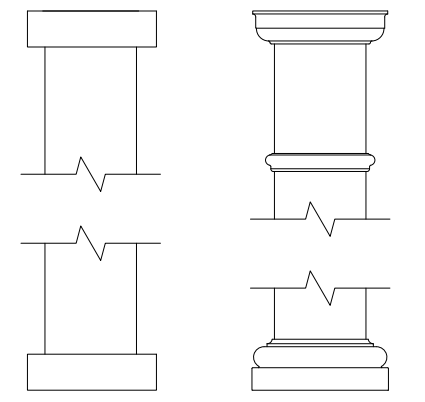

- 6 - 1 1/2" x 1 1/2"
- SPECIFY FABRIC
- SOLID: CADET GREY AIRFLOW: BRONZE
- LINEN TWEED FOREST GREEN
- CINNAMON BLACK
- BEIGE SLUB TWEED GREY
- WHITE WHITE
- ASH
- VERMIL
- NAVY BLUE
- FOREST GREEN
- BLACK

- SPECIFY FINISH - STRUCTURE:
- UNPAINTED WHITE
- COLORLAST: _____

CLASSIC TRIM STANDARD TRIM

SPECIFY FINISH - COLUMN: _____

- SPECIFY BASE CONNECTION:
- CONCRETE MOUNT
- FRAMING MOUNT

CONCRETE MOUNT

FRAMING MOUNT

- SPECIFY COLUMN:
- 8" x 8' Square - Trim: Classic Standard
- 8" x 10' Square - Trim: Classic Standard
- 10" x 8' Square - Trim: Classic Standard
- 10" x 10' Square - Trim: Classic Standard
- 12" x 8' Square Tapered
- 10" x 8' Round Tapered
- 10" x 10' Round Tapered
- 12" x 10' Round Tapered