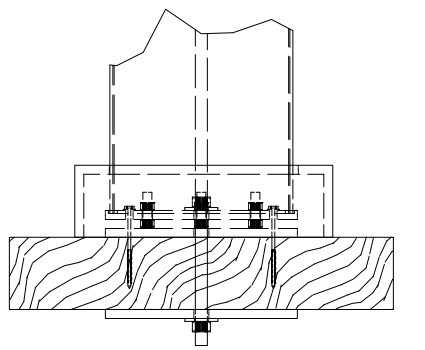

- SPECIFY FINISH - STRUCTURE:
- UNPAINTED WHITE
- COLORLAST: _____

CLASSIC TRIM STANDARD TRIM

SPECIFY FINISH - COLUMN: _____

- SPECIFY BASE CONNECTION:
- CONCRETE MOUNT
- FRAMING MOUNT

CONCRETE MOUNT

FRAMING MOUNT

- SPECIFY COLUMN:
- 8" x 8' Square - Trim: Classic Standard
- 8" x 10' Square - Trim: Classic Standard
- 10" x 8' Square - Trim: Classic Standard
- 10" x 10' Square - Trim: Classic Standard
- 12" x 8' Square Tapered
- 10" x 8' Round Tapered
- 10" x 10' Round Tapered
- 12" x 10' Round Tapered