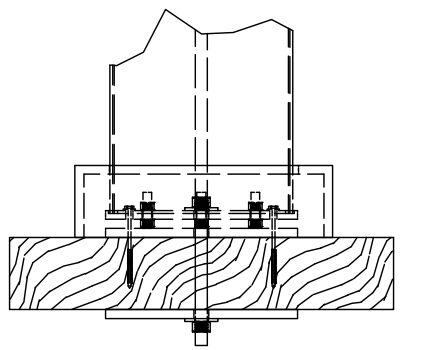

CLASSIC TRIM STANDARD TRIM

SPECIFY FINISH - COLUMN: _____

- SPECIFY BASE CONNECTION:
- CONCRETE MOUNT
 - FRAMING MOUNT

CONCRETE MOUNT

- SPECIFY COLUMN:
- 8" x 8' Square - Trim: Classic Standard
 - 8" x 10' Square - Trim: Classic Standard
 - 10" x 8' Square - Trim: Classic Standard
 - 10" x 10' Square - Trim: Classic Standard
 - 12" x 8' Square Tapered
 - 10" x 8' Round Tapered
 - 10" x 10' Round Tapered
 - 12" x 10' Round Tapered

FRAMING MOUNT

DESCRIPTION			
14' WIDE X 14' PROJECTION FREESTANDING TREX PERGOLA + SHADE TREE			
REV	BY	DESCRIPTION	DATE
1	NB	INITIAL RELEASE	3/31/2021

STRUCTUREWORKSTM
www.structureworks.com 877.489.8064