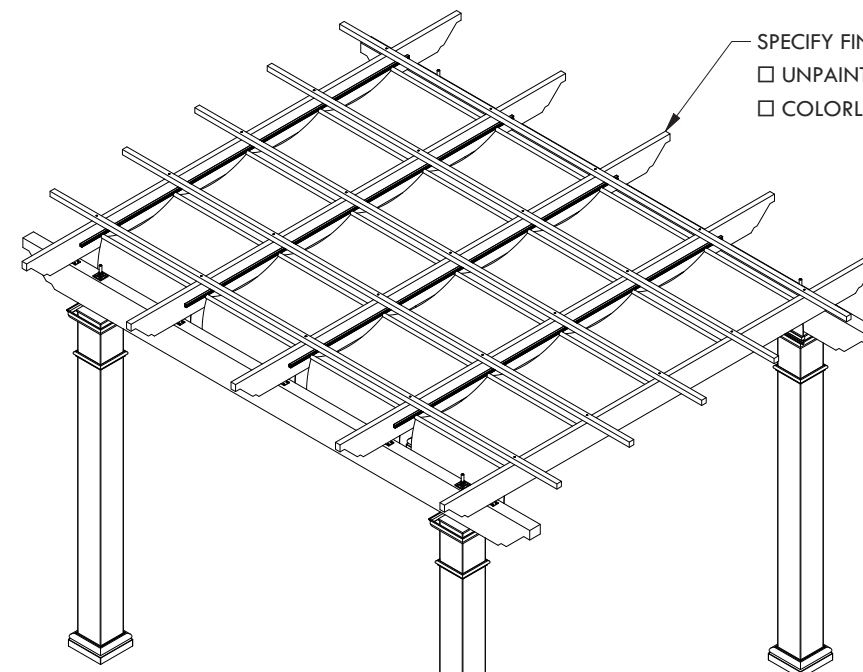

- SPECIFY FABRIC
- SOLID:  CADET GREY    AIRFLOW:  BRONZE
- LINEN TWEED                       FOREST GREEN
- CINNAMON                             BLACK
- BEIGE SLUB TWEED                 GREY
- WHITE                                     WHITE
- ASH
- VERMIL
- NAVY BLUE
- FOREST GREEN
- BLACK

SPECIFY FINISH - COLUMN: \_\_\_\_\_

SPECIFY BASE CONNECTION:

CONCRETE MOUNT

FRAMING MOUNT

DESCRIPTION			
14' WIDE X 12' PROJECTION FREESTANDING TREX PERGOLA + SHADE TREE			
REV	BY	DESCRIPTION	DATE
1	NB	INITIAL RELEASE	03/31/21