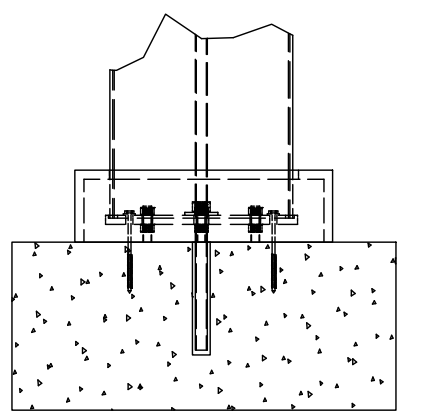

- SPECIFY FINISH - CANOPY TRACK:
- SANDSTONE
  - SEASHELL WHITE
  - GREY
  - STATUARY BRONZE
  - JET BLACK

- SPECIFY FINISH - STRUCTURE:
- UNPAINTED WHITE
  - COLORLAST: \_\_\_\_\_

- SPECIFY FABRIC
- SOLID:  CADET GREY    AIRFLOW:  BRONZE
- LINEN TWEED                       FOREST GREEN
  - CINNAMON                             BLACK
  - BEIGE SLUB TWEED                 GREY
  - WHITE                                     WHITE
  - ASH
  - VERMIL
  - NAVY BLUE
  - FOREST GREEN
  - BLACK

DESCRIPTION			
14' WIDE X 12' PROJECTION FREESTANDING TREX PERGOLA + SHADE TREE			
REV	BY	DESCRIPTION	DATE
1	NB	INITIAL RELEASE	3/31/2021

© 2021 Structureworks

**STRUCTUREWORKS**<sup>TM</sup>

www.structureworks.com 877.489.8064