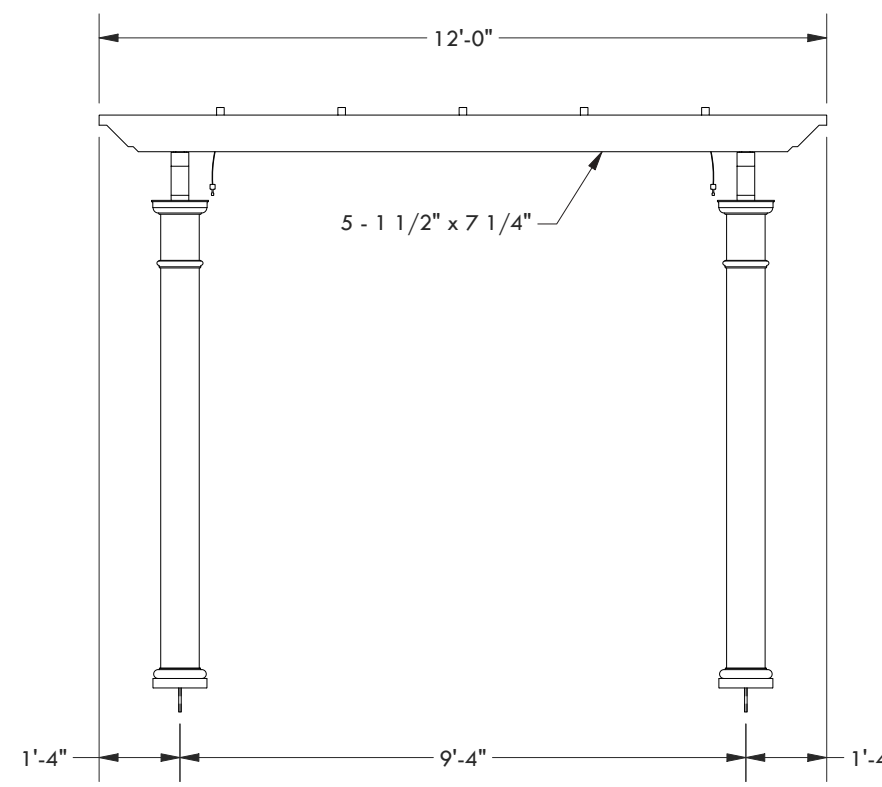

SPECIFY FINISH - COLUMN: \_\_\_\_\_

SPECIFY BASE CONNECTION:

CONCRETE MOUNT

FRAMING MOUNT

DESCRIPTION			
14' WIDE X 12' PROJECTION FREESTANDING TREX PERGOLA + SHADE TREE			
REV	BY	DESCRIPTION	DATE
1	NB	INITIAL RELEASE	03/31/21