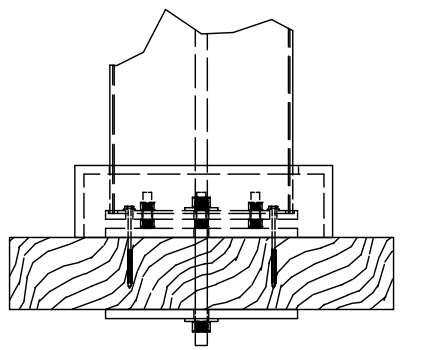

- SPECIFY FINISH - CANOPY TRACK:
- SANDSTONE
  - SEASHELL WHITE
  - GREY
  - STATUARY BRONZE
  - JET BLACK

- SPECIFY FINISH - STRUCTURE:
- UNPAINTED WHITE
  - COLORLAST: \_\_\_\_\_

- SPECIFY FABRIC
- SOLID:  CADET GREY    AIRFLOW:  BRONZE
- LINEN TWEED                       FOREST GREEN
  - CINNAMON                             BLACK
  - BEIGE SLUB TWEED                 GREY
  - WHITE                                     WHITE
  - ASH
  - VERMIL
  - NAVY BLUE
  - FOREST GREEN
  - BLACK

DESCRIPTION			
14' WIDE X 12' PROJECTION FREESTANDING TREX PERGOLA + SHADE TREE			
REV	BY	DESCRIPTION	DATE
1	NB	INITIAL RELEASE	3/31/2021

© 2021 Structureworks

**STRUCTUREWORKS**<sup>TM</sup>

www.structureworks.com 877.489.8064