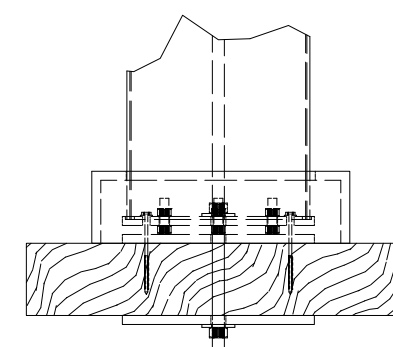

SPECIFY FINISH - COLUMN: \_\_\_\_\_

SPECIFY BASE CONNECTION:

CONCRETE MOUNT

FRAMING MOUNT

DESCRIPTION			
14' WIDE X 12' PROJECTION FREESTANDING TREX PERGOLA + SHADE TREE			
REV	BY	DESCRIPTION	DATE
1	NB	INITIAL RELEASE	03/31/21