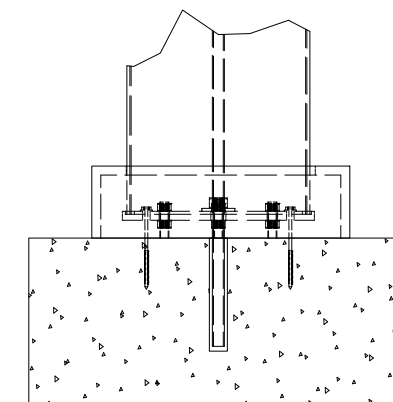

SPECIFY FINISH - COLUMN: \_\_\_\_\_

SPECIFY BASE CONNECTION:

CONCRETE MOUNT

FRAMING MOUNT

DESCRIPTION			
14' WIDE X 12' PROJECTION FREESTANDING TREX PERGOLA + SHADE TREE			
REV	BY	DESCRIPTION	DATE
1	NB	INITIAL RELEASE	03/31/21