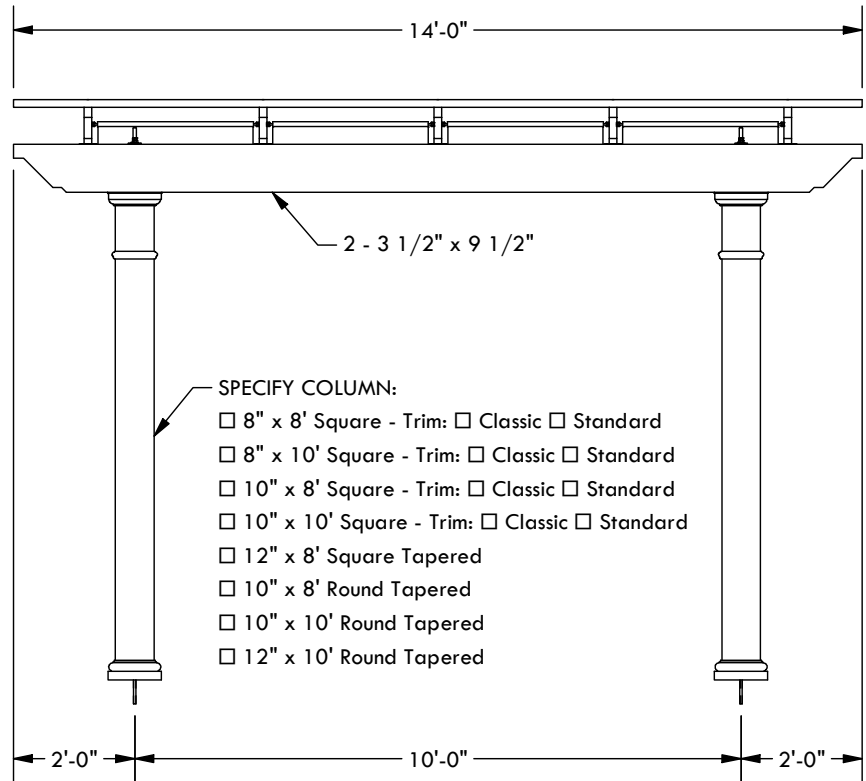

- SPECIFY FINISH - CANOPY TRACK:
- SANDSTONE
  - SEASHELL WHITE
  - GREY
  - STATUARY BRONZE
  - JET BLACK

- SPECIFY FINISH - STRUCTURE:
- UNPAINTED WHITE
  - COLORLAST: \_\_\_\_\_

- SPECIFY FABRIC
- SOLID:  CADET GREY    AIRFLOW:  BRONZE
- LINEN TWEED                       FOREST GREEN
  - CINNAMON                             BLACK
  - BEIGE SLUB TWEED                 GREY
  - WHITE                                     WHITE
  - ASH
  - VERMIL
  - NAVY BLUE
  - FOREST GREEN
  - BLACK

DESCRIPTION			
14' WIDE X 12' PROJECTION FREESTANDING TREX PERGOLA + SHADE TREE			
REV	BY	DESCRIPTION	DATE
1	NB	INITIAL RELEASE	3/31/2021

© 2021 Structureworks

**STRUCTUREWORKS**<sup>TM</sup>

www.structureworks.com 877.489.8064