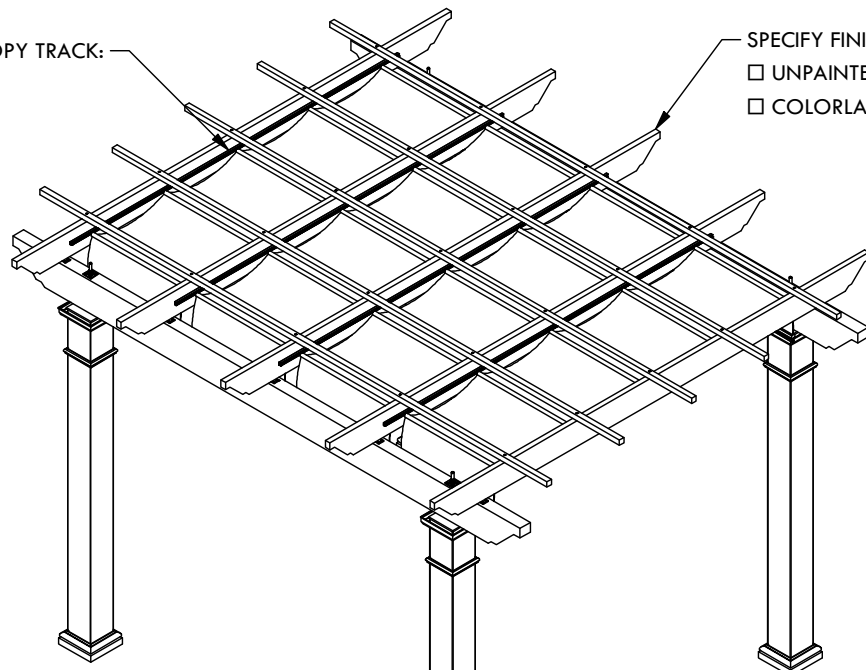

- SPECIFY FINISH - CANOPY TRACK:
- SANDSTONE
  - SEASHELL WHITE
  - GREY
  - STATUARY BRONZE
  - JET BLACK

- SPECIFY FINISH - STRUCTURE:
- UNPAINTED WHITE
  - COLORLAST: \_\_\_\_\_

- SPECIFY FABRIC
- SOLID:  CADET GREY    AIRFLOW:  BRONZE
- LINEN TWEED                       FOREST GREEN
  - CINNAMON                             BLACK
  - BEIGE SLUB TWEED                 GREY
  - WHITE                                     WHITE
  - ASH
  - VERMIL
  - NAVY BLUE
  - FOREST GREEN
  - BLACK

DESCRIPTION			
14' WIDE X 12' PROJECTION FREESTANDING TREX PERGOLA + SHADE TREE			
REV	BY	DESCRIPTION	DATE
1	NB	INITIAL RELEASE	3/31/2021

© 2021 Structureworks

**STRUCTUREWORKS**<sup>TM</sup>

www.structureworks.com 877.489.8064