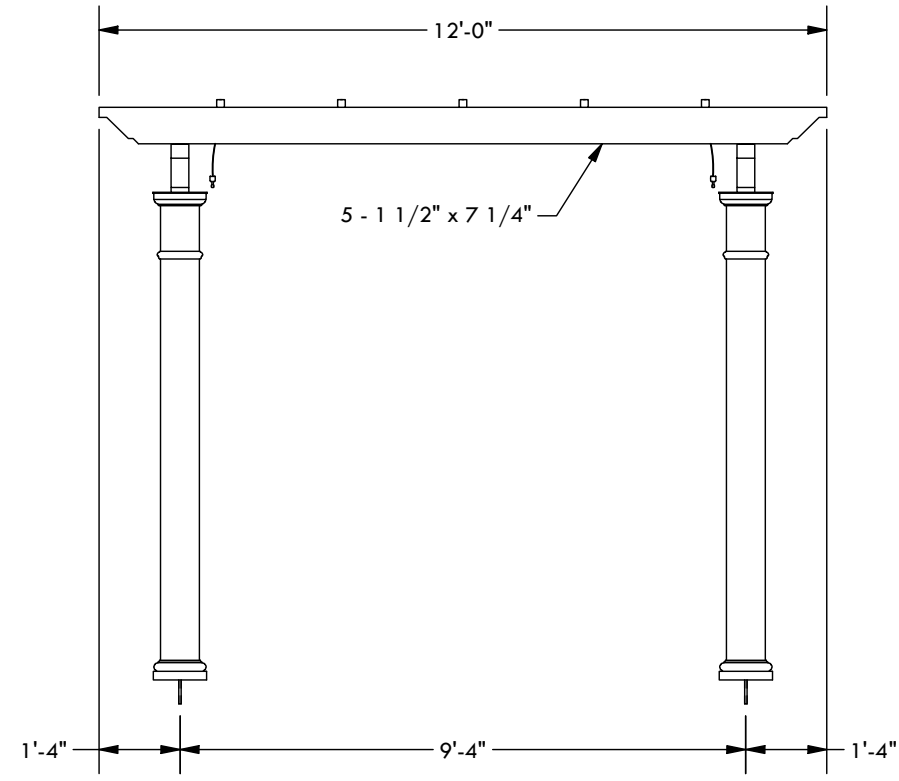

- SPECIFY FINISH - CANOPY TRACK:
- SANDSTONE
  - SEASHELL WHITE
  - GREY
  - STATUARY BRONZE
  - JET BLACK

- SPECIFY FINISH - STRUCTURE:
- UNPAINTED WHITE
  - COLORLAST: \_\_\_\_\_

- SPECIFY FABRIC
- SOLID:  CADET GREY    AIRFLOW:  BRONZE
- LINEN TWEED                       FOREST GREEN
  - CINNAMON                             BLACK
  - BEIGE SLUB TWEED                 GREY
  - WHITE                                     WHITE
  - ASH
  - VERMIL
  - NAVY BLUE
  - FOREST GREEN
  - BLACK

DESCRIPTION			
14' WIDE X 12' PROJECTION FREESTANDING TREX PERGOLA + SHADE TREE			
REV	BY	DESCRIPTION	DATE
1	NB	INITIAL RELEASE	3/31/2021

© 2021 Structureworks

**STRUCTUREWORKS**<sup>TM</sup>

www.structureworks.com 877.489.8064