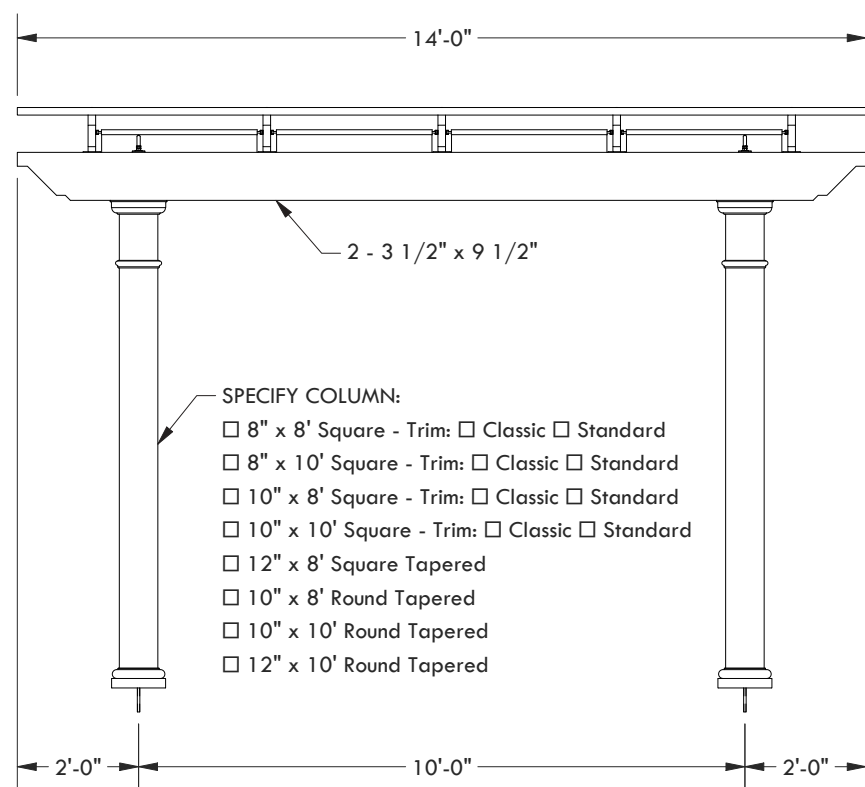

SPECIFY FINISH - COLUMN: \_\_\_\_\_

SPECIFY BASE CONNECTION:

CONCRETE MOUNT

FRAMING MOUNT

DESCRIPTION			
14' WIDE X 12' PROJECTION FREESTANDING TREX PERGOLA + SHADE TREE			
REV	BY	DESCRIPTION	DATE
1	NB	INITIAL RELEASE	03/31/21