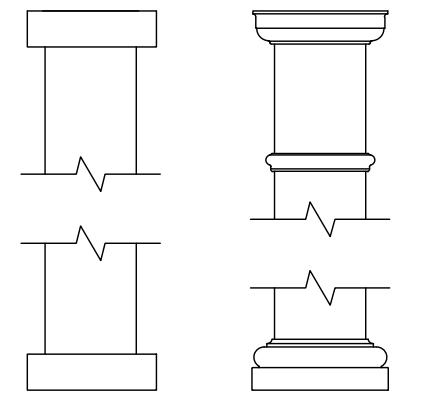

- SPECIFY FINISH - CANOPY TRACK:
- SANDSTONE
  - SEASHELL WHITE
  - GREY
  - STATUARY BRONZE
  - JET BLACK

- SPECIFY FINISH - STRUCTURE:
- UNPAINTED WHITE
  - COLORLAST: \_\_\_\_\_

- SPECIFY FABRIC
- SOLID:  CADET GREY    AIRFLOW:  BRONZE
- LINEN TWEED                       FOREST GREEN
  - CINNAMON                             BLACK
  - BEIGE SLUB TWEED                 GREY
  - WHITE                                     WHITE
  - ASH
  - VERMIL
  - NAVY BLUE
  - FOREST GREEN
  - BLACK

DESCRIPTION			
14' WIDE X 12' PROJECTION FREESTANDING TREX PERGOLA + SHADE TREE			
REV	BY	DESCRIPTION	DATE
1	NB	INITIAL RELEASE	3/31/2021

© 2021 Structureworks

**STRUCTUREWORKS**<sup>TM</sup>

www.structureworks.com 877.489.8064