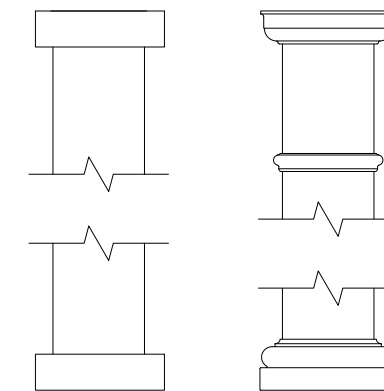

SPECIFY FINISH - COLUMN: \_\_\_\_\_

SPECIFY BASE CONNECTION:

CONCRETE MOUNT

FRAMING MOUNT

DESCRIPTION			
14' WIDE X 12' PROJECTION FREESTANDING TREX PERGOLA + SHADE TREE			
REV	BY	DESCRIPTION	DATE
1	NB	INITIAL RELEASE	03/31/21