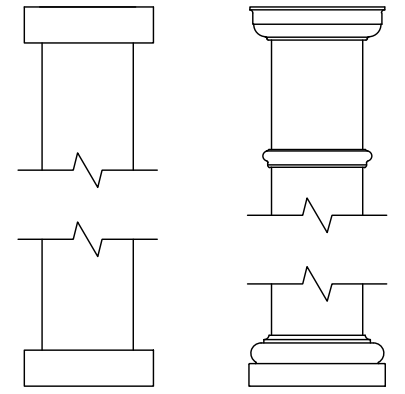

SPECIFY FINISH - CANOPY TRACK:

- SANDSTONE
- SEASHELL WHITE
- GREY
- STATUARY BRONZE
- JET BLACK

SPECIFY FINISH - STRUCTURE:

- UNPAINTED WHITE
- COLORLAST: _____

SPECIFY FABRIC

- SOLID: CADET GREY AIRFLOW: BRONZE
- LINEN TWEED FOREST GREEN
 - CINNAMON BLACK
 - BEIGE SLUB TWEED GREY
 - WHITE WHITE
 - ASH
 - VERMIL
 - NAVY BLUE
 - FOREST GREEN
 - BLACK

SPECIFY FINISH - COLUMN:

SPECIFY BASE CONNECTION:

- CONCRETE MOUNT
- FRAMING MOUNT

CLASSIC TRIM

STANDARD TRIM

CONCRETE MOUNT

FRAMING MOUNT

DESCRIPTION			
14' WIDE X 10' PROJECTION FREESTANDING TREX PERGOLA + SHADE TREE			
REV	BY	DESCRIPTION	DATE
1	NB	INITIAL RELEASE	3/31/2021