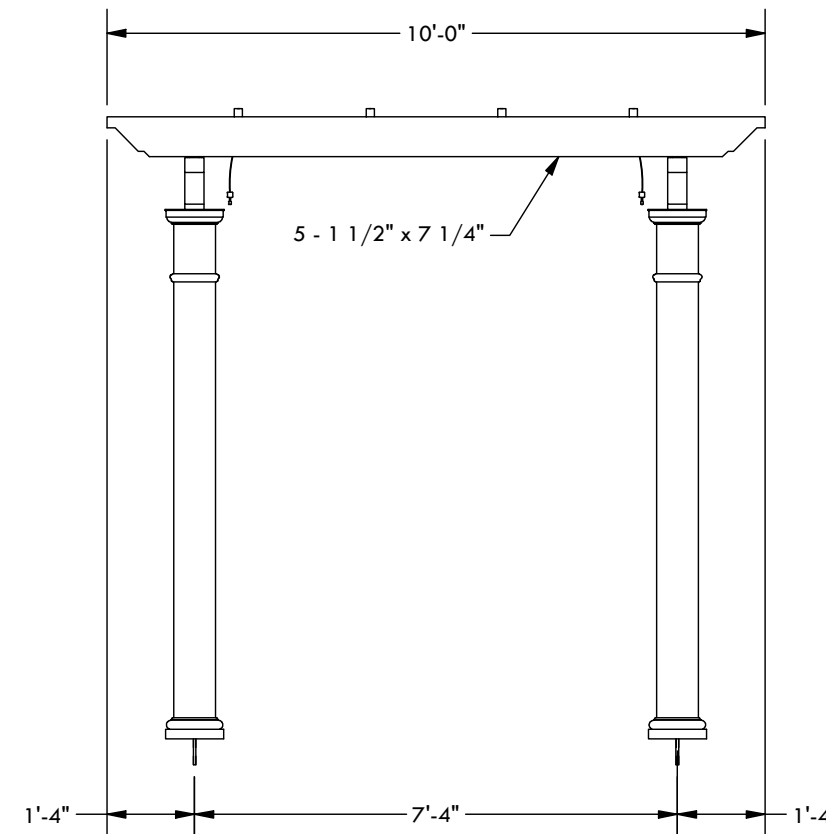

SPECIFY FINISH - COLUMN:

SPECIFY BASE CONNECTION:

- CONCRETE MOUNT
- FRAMING MOUNT

CLASSIC TRIM

STANDARD TRIM

CONCRETE MOUNT

FRAMING MOUNT

DESCRIPTION			
14' WIDE X 10' PROJECTION FREESTANDING TREX PERGOLA + SHADE TREE			
REV	BY	DESCRIPTION	DATE
1	NB	INITIAL RELEASE	3/31/2021