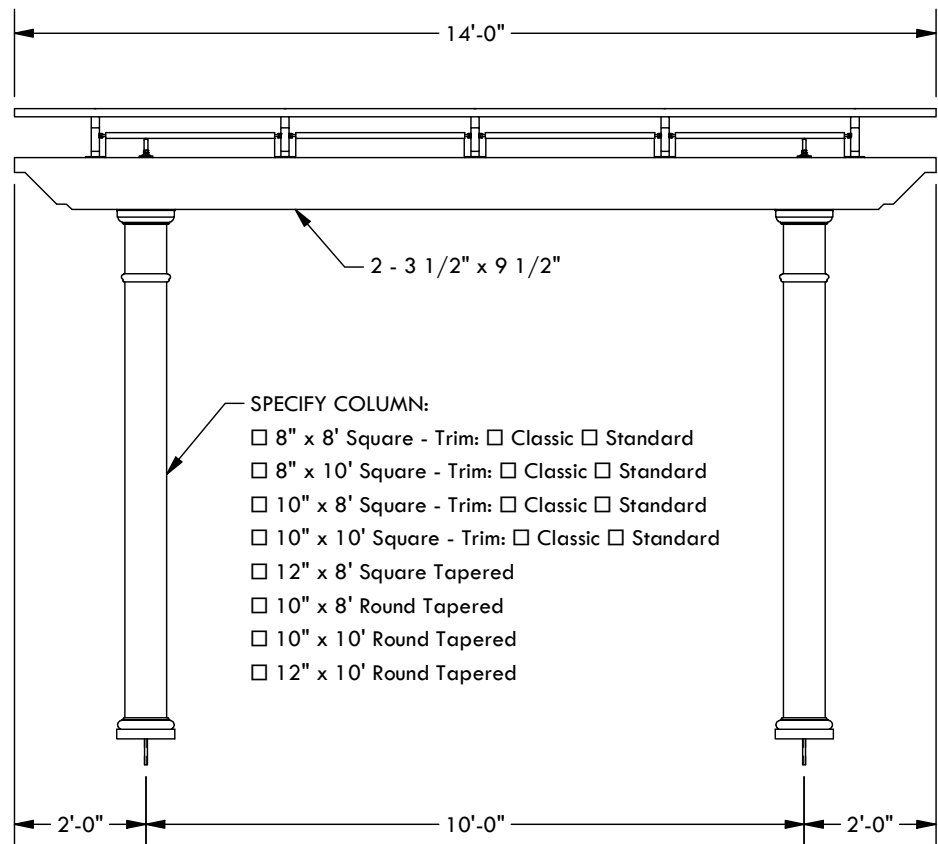

SPECIFY FINISH - COLUMN:

SPECIFY BASE CONNECTION:

- CONCRETE MOUNT
- FRAMING MOUNT

CLASSIC TRIM

STANDARD TRIM

CONCRETE MOUNT

FRAMING MOUNT

DESCRIPTION			
14' WIDE X 10' PROJECTION FREESTANDING TREX PERGOLA + SHADE TREE			
REV	BY	DESCRIPTION	DATE
1	NB	INITIAL RELEASE	3/31/2021