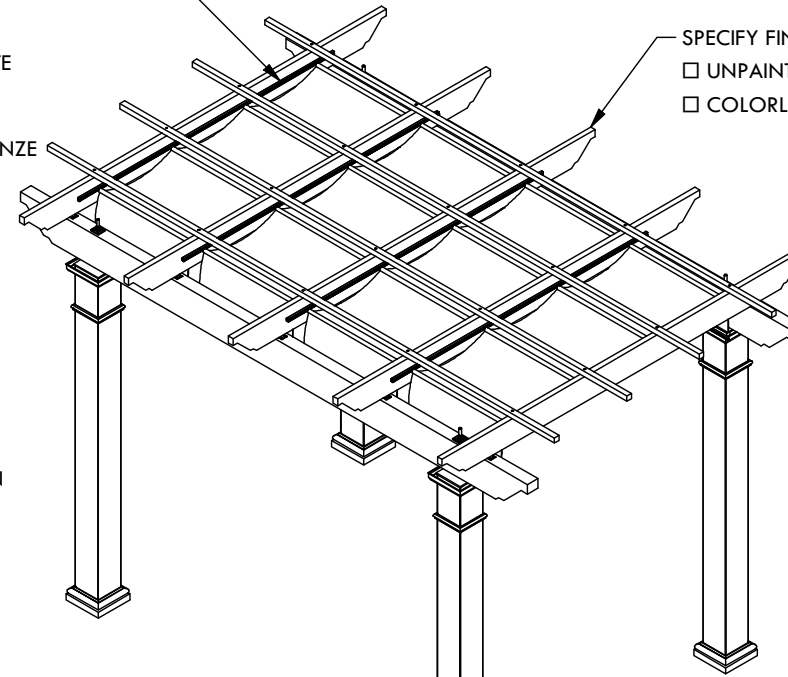

SPECIFY FINISH - CANOPY TRACK:

- SANDSTONE
- SEASHELL WHITE
- GREY
- STATUARY BRONZE
- JET BLACK

SPECIFY FINISH - STRUCTURE:

- UNPAINTED WHITE
- COLORLAST: _____

SPECIFY FABRIC

- SOLID: CADET GREY AIRFLOW: BRONZE
- LINEN TWEED FOREST GREEN
 - CINNAMON BLACK
 - BEIGE SLUB TWEED GREY
 - WHITE WHITE
 - ASH
 - VERMIL
 - NAVY BLUE
 - FOREST GREEN
 - BLACK

SPECIFY FINISH - COLUMN:

SPECIFY BASE CONNECTION:

- CONCRETE MOUNT
- FRAMING MOUNT

CLASSIC TRIM

STANDARD TRIM

CONCRETE MOUNT

FRAMING MOUNT

DESCRIPTION			
14' WIDE X 10' PROJECTION FREESTANDING TREX PERGOLA + SHADE TREE			
REV	BY	DESCRIPTION	DATE
1	NB	INITIAL RELEASE	3/31/2021