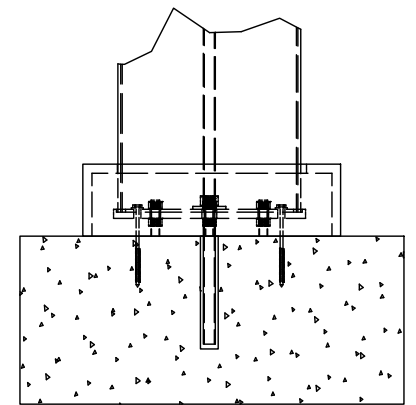

SPECIFY FINISH - COLUMN:

SPECIFY BASE CONNECTION:

- CONCRETE MOUNT
- FRAMING MOUNT

CLASSIC TRIM

STANDARD TRIM

CONCRETE MOUNT

FRAMING MOUNT

DESCRIPTION			
14' WIDE X 10' PROJECTION FREESTANDING TREX PERGOLA + SHADE TREE			
REV	BY	DESCRIPTION	DATE
1	NB	INITIAL RELEASE	3/31/2021