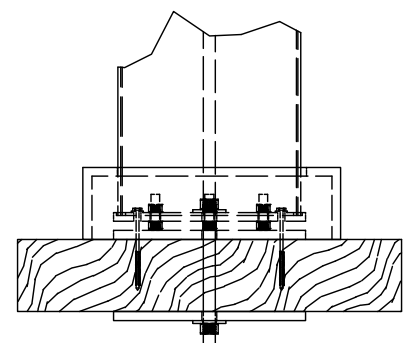

SPECIFY FINISH - COLUMN:

SPECIFY BASE CONNECTION:

- CONCRETE MOUNT
- FRAMING MOUNT

CLASSIC TRIM

STANDARD TRIM

CONCRETE MOUNT

FRAMING MOUNT

DESCRIPTION			
14' WIDE X 10' PROJECTION FREESTANDING TREX PERGOLA + SHADE TREE			
REV	BY	DESCRIPTION	DATE
1	NB	INITIAL RELEASE	3/31/2021