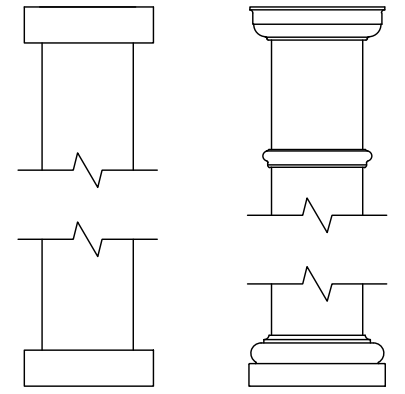

- SANDSTONE
 SEASHELL WHITE
 GREY
 STATUARY BRONZE
 JET BLACK

SPECIFY FINISH - STRUCTURE:

- UNPAINTED WHITE
 COLORLAST: _____

SPECIFY FINISH - COLUMN: _____

SPECIFY BASE CONNECTION:

- CONCRETE MOUNT
 FRAMING MOUNT

CLASSIC TRIM

STANDARD TRIM

CONCRETE MOUNT

FRAMING MOUNT

SPECIFY COLUMN:

- 8" x 8' Square - Trim: Classic Standard
 8" x 10' Square - Trim: Classic Standard
 10" x 8' Square - Trim: Classic Standard
 10" x 10' Square - Trim: Classic Standard
 12" x 8' Square Tapered
 10" x 8' Round Tapered
 10" x 10' Round Tapered
 12" x 10' Round Tapered