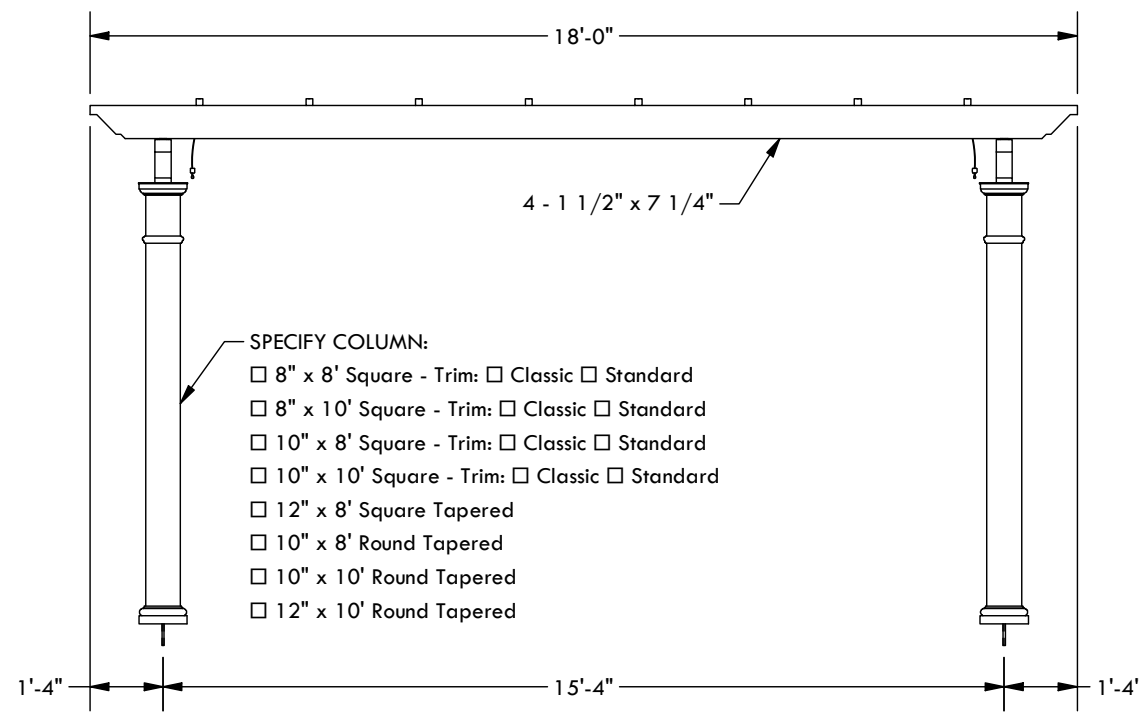

CLASSIC TRIM

STANDARD TRIM

CONCRETE MOUNT

FRAMING MOUNT

SPECIFY COLUMN:

- 8" x 8' Square - Trim: Classic Standard
 8" x 10' Square - Trim: Classic Standard
 10" x 8' Square - Trim: Classic Standard
 10" x 10' Square - Trim: Classic Standard
 12" x 8' Square Tapered
 10" x 8' Round Tapered
 10" x 10' Round Tapered
 12" x 10' Round Tapered

© 2021 Structureworks

DESCRIPTION			
12' WIDE X 18' PROJECTION FREESTANDING TREX PERGOLA + SHADETREE			

REV	BY	DESCRIPTION	DATE
1	NB	INITIAL RELEASE	3/31/2021

STRUCTUREWORKS™

www.structureworks.com 877.489.8064