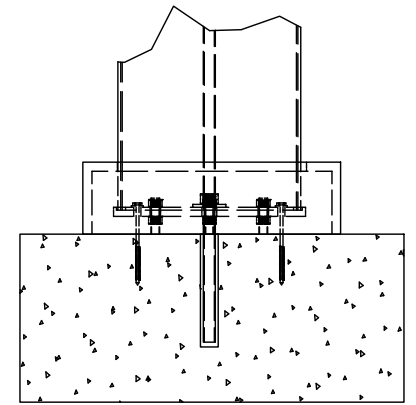

- SANDSTONE
 SEASHELL WHITE
 GREY
 STATUARY BRONZE
 JET BLACK

SPECIFY FINISH - STRUCTURE:

- UNPAINTED WHITE
 COLORLAST: _____

SPECIFY FINISH - COLUMN: _____

SPECIFY BASE CONNECTION:

- CONCRETE MOUNT
 FRAMING MOUNT

CLASSIC TRIM

STANDARD TRIM

CONCRETE MOUNT

FRAMING MOUNT

SPECIFY COLUMN:

- 8" x 8' Square - Trim: Classic Standard
 8" x 10' Square - Trim: Classic Standard
 10" x 8' Square - Trim: Classic Standard
 10" x 10' Square - Trim: Classic Standard
 12" x 8' Square Tapered
 10" x 8' Round Tapered
 10" x 10' Round Tapered
 12" x 10' Round Tapered