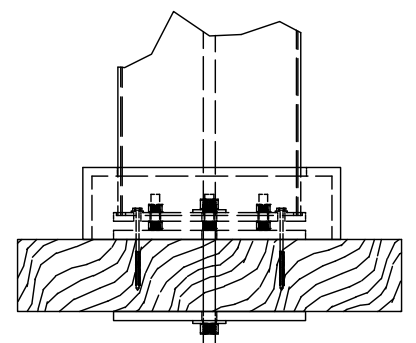

- SANDSTONE
 SEASHELL WHITE
 GREY
 STATUARY BRONZE
 JET BLACK

SPECIFY FINISH - STRUCTURE:

- UNPAINTED WHITE
 COLORLAST: _____

SPECIFY FINISH - COLUMN: _____

SPECIFY BASE CONNECTION:

- CONCRETE MOUNT
 FRAMING MOUNT

CLASSIC TRIM

STANDARD TRIM

CONCRETE MOUNT

FRAMING MOUNT

SPECIFY COLUMN:

- 8" x 8' Square - Trim: Classic Standard
 8" x 10' Square - Trim: Classic Standard
 10" x 8' Square - Trim: Classic Standard
 10" x 10' Square - Trim: Classic Standard
 12" x 8' Square Tapered
 10" x 8' Round Tapered
 10" x 10' Round Tapered
 12" x 10' Round Tapered