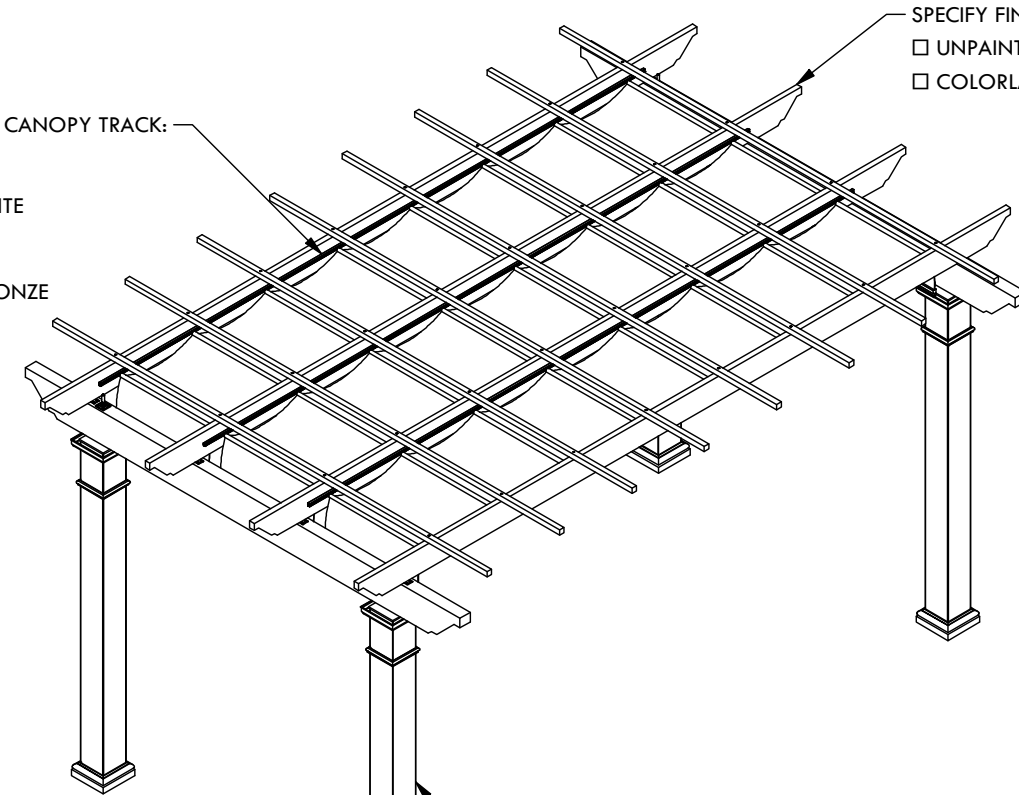

SPECIFY FABRIC

- SOLID: CADET GREY
 LINEN TWEED
 CINNAMON
 BEIGE SLUB TWEED
 WHITE
 ASH
 VERMIL
 NAVY BLUE
 FOREST GREEN
 BLACK

- AIRFLOW: BRONZE
 FOREST GREEN
 BLACK
 GREY
 WHITE

SPECIFY FINISH - CANOPY TRACK:

- SANDSTONE
 SEASHELL WHITE
 GREY
 STATUARY BRONZE
 JET BLACK

SPECIFY FINISH - STRUCTURE:

- UNPAINTED WHITE
 COLORLAST: _____

SPECIFY FINISH - COLUMN: _____

SPECIFY BASE CONNECTION:

- CONCRETE MOUNT
 FRAMING MOUNT

CLASSIC TRIM

STANDARD TRIM

CONCRETE MOUNT

FRAMING MOUNT

SPECIFY COLUMN:

- 8" x 8' Square - Trim: Classic Standard
 8" x 10' Square - Trim: Classic Standard
 10" x 8' Square - Trim: Classic Standard
 10" x 10' Square - Trim: Classic Standard
 12" x 8' Square Tapered
 10" x 8' Round Tapered
 10" x 10' Round Tapered
 12" x 10' Round Tapered

© 2021 Structureworks

DESCRIPTION			
12' WIDE X 18' PROJECTION FREESTANDING TREX PERGOLA + SHADETREE			

REV	BY	DESCRIPTION	DATE
1	NB	INITIAL RELEASE	3/31/2021

STRUCTUREWORKS™

www.structureworks.com 877.489.8064