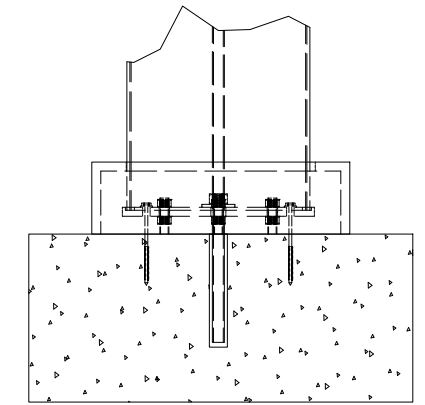

- SPECIFY FABRIC
- SOLID: CADET GREY LINEN TWEED CINNAMON BEIGE SLUB TWEED WHITE ASH VERMIL NAVY BLUE FOREST GREEN BLACK
- AIRFLOW: BRONZE FOREST GREEN BLACK GREY WHITE

CLASSIC TRIM STANDARD TRIM

CONCRETE MOUNT

FRAMING MOUNT

- SPECIFY COLUMN:
- 8" x 8' Square - Trim: Classic Standard
 - 8" x 10' Square - Trim: Classic Standard
 - 10" x 8' Square - Trim: Classic Standard
 - 10" x 10' Square - Trim: Classic Standard
 - 12" x 8' Square Tapered
 - 10" x 8' Round Tapered
 - 10" x 10' Round Tapered
 - 12" x 10' Round Tapered

© 2021 Structureworks

DESCRIPTION			
12' WIDE X 18' PROJECTION FREESTANDING TREX PERGOLA + SHADE TREE			
REV	BY	DESCRIPTION	DATE
1	NB	INITIAL RELEASE	03/31/21

Trex Pergola™
www.trexpergola.com 888.908.4965