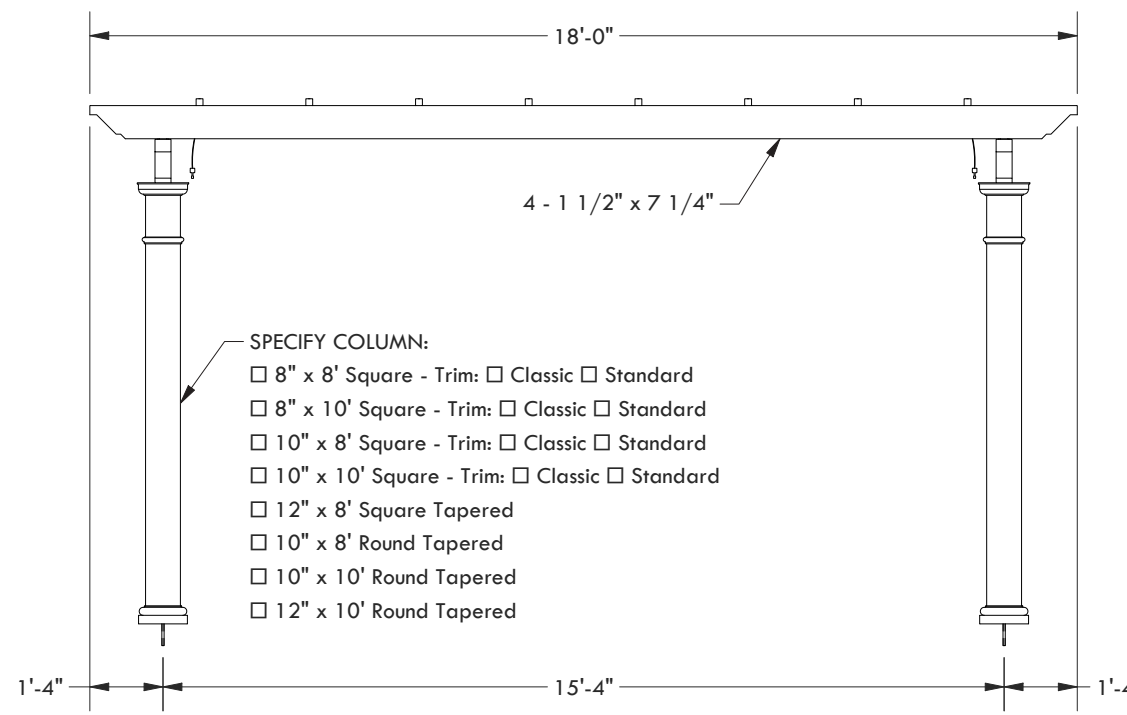

FRAMING MOUNT

- SPECIFY COLUMN:
- 8" x 8' Square - Trim: Classic Standard
 - 8" x 10' Square - Trim: Classic Standard
 - 10" x 8' Square - Trim: Classic Standard
 - 10" x 10' Square - Trim: Classic Standard
 - 12" x 8' Square Tapered
 - 10" x 8' Round Tapered
 - 10" x 10' Round Tapered
 - 12" x 10' Round Tapered

© 2021 Structureworks

DESCRIPTION			
12' WIDE X 18' PROJECTION FREESTANDING TREX PERGOLA + SHADE TREE			
REV	BY	DESCRIPTION	DATE
1	NB	INITIAL RELEASE	03/31/21

Trex Pergola™
www.trexpergola.com 888.908.4965