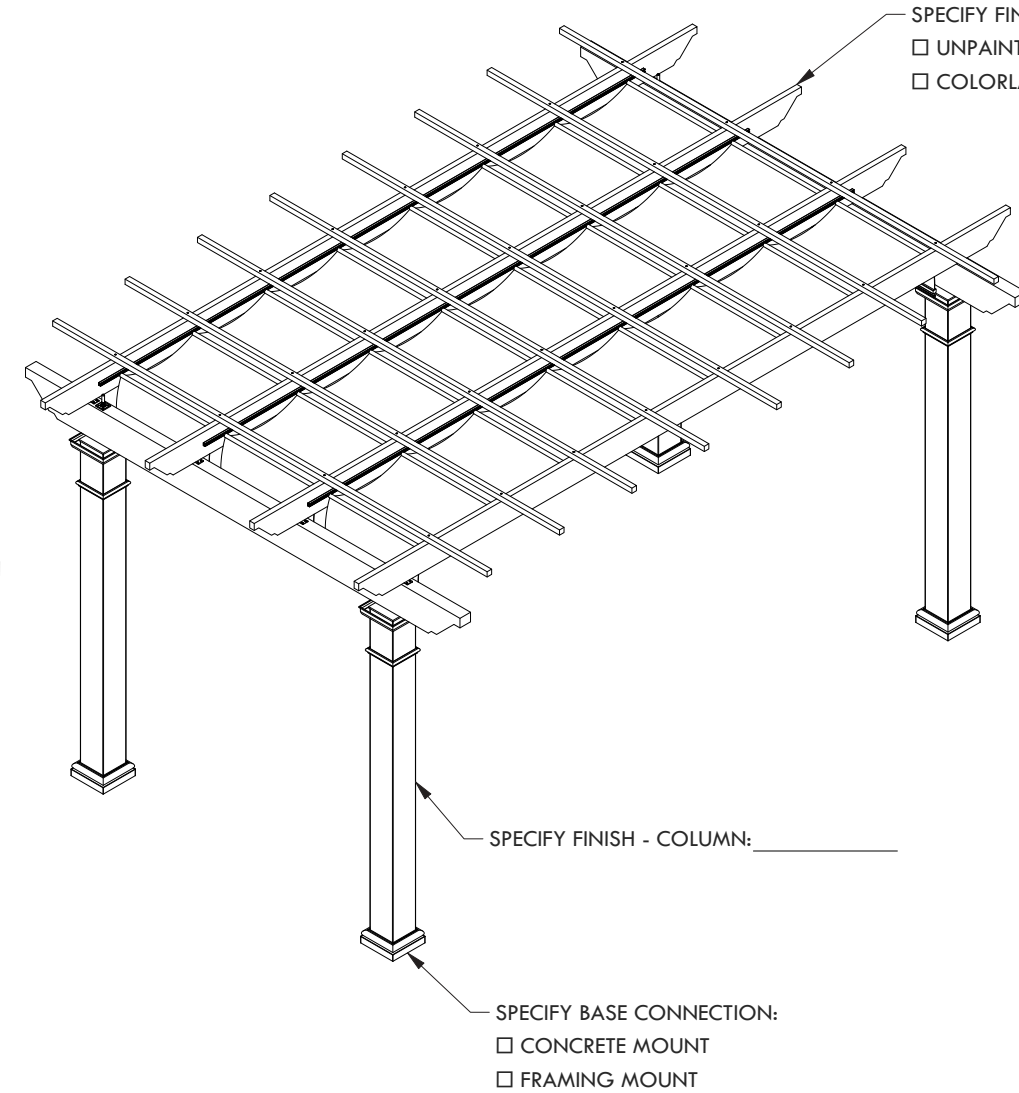

- SPECIFY FABRIC
- SOLID: CADET GREY LINEN TWEED CINNAMON BEIGE SLUB TWEED WHITE ASH VERMIL NAVY BLUE FOREST GREEN BLACK
- AIRFLOW: BRONZE FOREST GREEN BLACK GREY WHITE

CLASSIC TRIM STANDARD TRIM

CONCRETE MOUNT

FRAMING MOUNT

- SPECIFY COLUMN:
- 8" x 8' Square - Trim: Classic Standard
 - 8" x 10' Square - Trim: Classic Standard
 - 10" x 8' Square - Trim: Classic Standard
 - 10" x 10' Square - Trim: Classic Standard
 - 12" x 8' Square Tapered
 - 10" x 8' Round Tapered
 - 10" x 10' Round Tapered
 - 12" x 10' Round Tapered

© 2021 Structureworks

DESCRIPTION			
12' WIDE X 18' PROJECTION FREESTANDING TREX PERGOLA + SHADE TREE			
REV	BY	DESCRIPTION	DATE
1	NB	INITIAL RELEASE	03/31/21

Trex Pergola™
www.trexpergola.com 888.908.4965