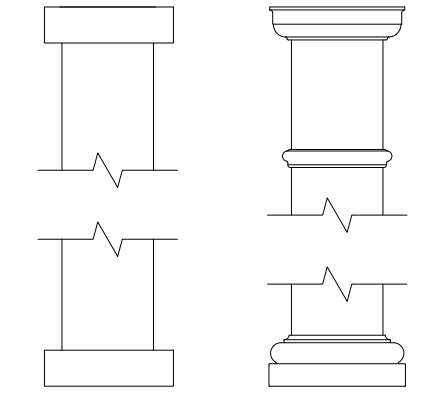

- SPECIFY FABRIC
- SOLID: CADET GREY LINEN TWEED CINNAMON BEIGE SLUB TWEED WHITE ASH VERMIL NAVY BLUE FOREST GREEN BLACK
- AIRFLOW: BRONZE FOREST GREEN BLACK GREY WHITE

CLASSIC TRIM STANDARD TRIM

CONCRETE MOUNT

FRAMING MOUNT

- SPECIFY COLUMN:
- 8" x 8' Square - Trim: Classic Standard
 - 8" x 10' Square - Trim: Classic Standard
 - 10" x 8' Square - Trim: Classic Standard
 - 10" x 10' Square - Trim: Classic Standard
 - 12" x 8' Square Tapered
 - 10" x 8' Round Tapered
 - 10" x 10' Round Tapered
 - 12" x 10' Round Tapered

© 2021 Structureworks

DESCRIPTION			
12' WIDE X 18' PROJECTION FREESTANDING TREX PERGOLA + SHADE TREE			
REV	BY	DESCRIPTION	DATE
1	NB	INITIAL RELEASE	03/31/21

Trex Pergola™
www.trexpergola.com 888.908.4965