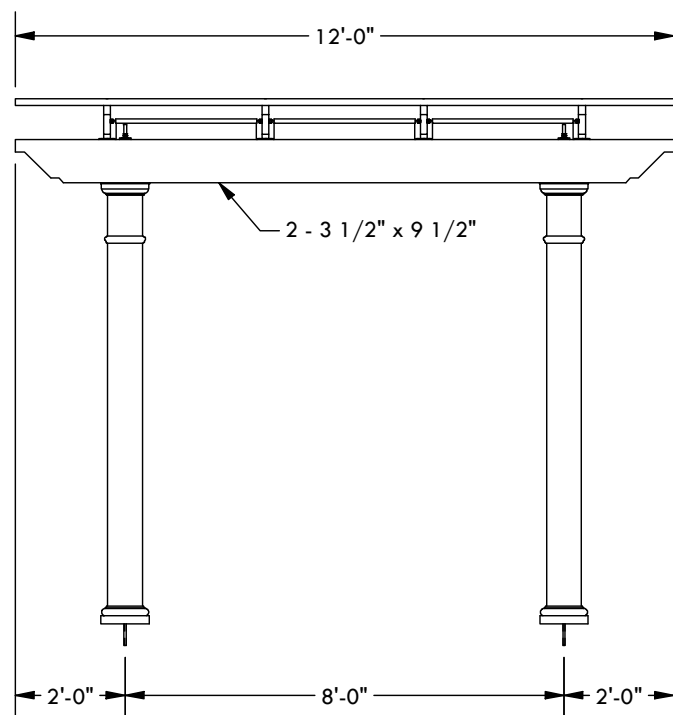

CLASSIC TRIM

STANDARD TRIM

CONCRETE MOUNT

FRAMING MOUNT

SPECIFY COLUMN:

- 8" x 8' Square - Trim: Classic Standard
 8" x 10' Square - Trim: Classic Standard
 10" x 8' Square - Trim: Classic Standard
 10" x 10' Square - Trim: Classic Standard
 12" x 8' Square Tapered
 10" x 8' Round Tapered
 10" x 10' Round Tapered
 12" x 10' Round Tapered

© 2021 Structureworks

DESCRIPTION			
12' WIDE X 18' PROJECTION FREESTANDING TREX PERGOLA + SHADETREE			

REV	BY	DESCRIPTION	DATE
1	NB	INITIAL RELEASE	3/31/2021

STRUCTUREWORKS™

www.structureworks.com 877.489.8064