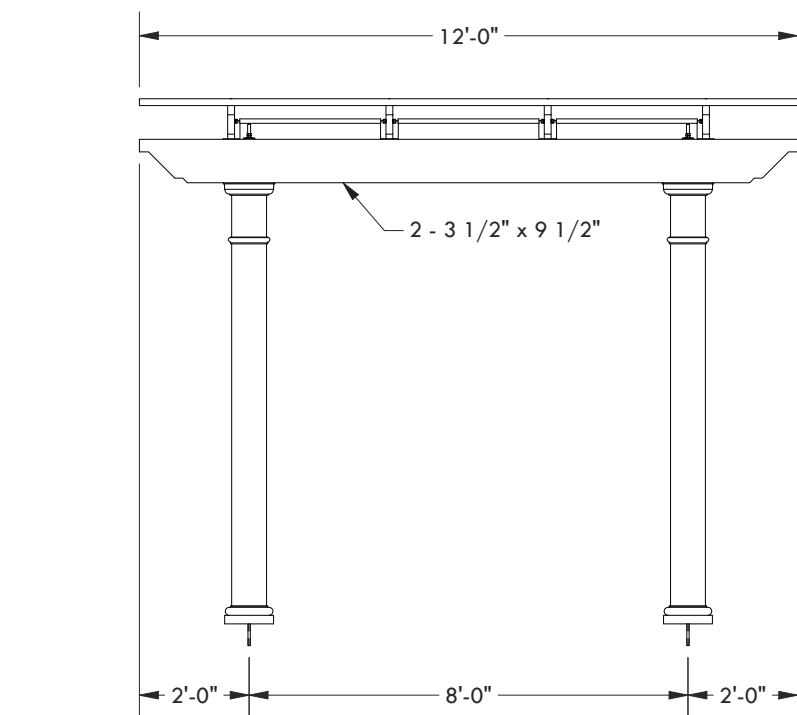

FRAMING MOUNT

- SPECIFY COLUMN:
- 8" x 8' Square - Trim: Classic Standard
 - 8" x 10' Square - Trim: Classic Standard
 - 10" x 8' Square - Trim: Classic Standard
 - 10" x 10' Square - Trim: Classic Standard
 - 12" x 8' Square Tapered
 - 10" x 8' Round Tapered
 - 10" x 10' Round Tapered
 - 12" x 10' Round Tapered

© 2021 Structureworks

DESCRIPTION			
12' WIDE X 18' PROJECTION FREESTANDING TREX PERGOLA + SHADE TREE			
REV	BY	DESCRIPTION	DATE
1	NB	INITIAL RELEASE	03/31/21

Trex Pergola™
www.trexpergola.com 888.908.4965