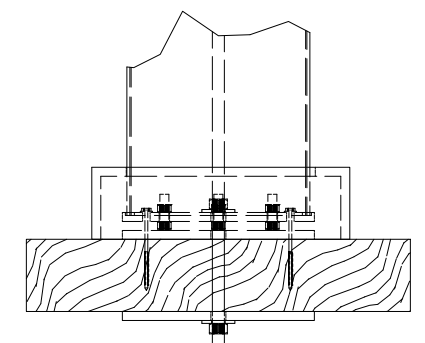

- SPECIFY FABRIC
- SOLID: CADET GREY LINEN TWEED CINNAMON BEIGE SLUB TWEED WHITE ASH VERMIL NAVY BLUE FOREST GREEN BLACK
- AIRFLOW: BRONZE FOREST GREEN BLACK GREY WHITE

CLASSIC TRIM STANDARD TRIM

CONCRETE MOUNT

FRAMING MOUNT

- SPECIFY COLUMN:
- 8" x 8' Square - Trim: Classic Standard
 - 8" x 10' Square - Trim: Classic Standard
 - 10" x 8' Square - Trim: Classic Standard
 - 10" x 10' Square - Trim: Classic Standard
 - 12" x 8' Square Tapered
 - 10" x 8' Round Tapered
 - 10" x 10' Round Tapered
 - 12" x 10' Round Tapered

© 2021 Structureworks

DESCRIPTION			
12' WIDE X 18' PROJECTION FREESTANDING TREX PERGOLA + SHADE TREE			
REV	BY	DESCRIPTION	DATE
1	NB	INITIAL RELEASE	03/31/21

Trex Pergola™
www.trexpergola.com 888.908.4965