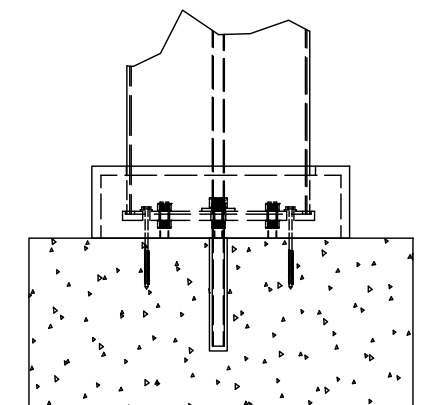

- SPECIFY FINISH - CANOPY TRACK:
- SANDSTONE
  - SEASHELL WHITE
  - GREY
  - STATUARY BRONZE
  - JET BLACK

- SPECIFY FINISH - STRUCTURE:
- UNPAINTED WHITE
  - COLORLAST: \_\_\_\_\_

SPECIFY FINISH - COLUMN: \_\_\_\_\_

- SPECIFY BASE CONNECTION:
- CONCRETE MOUNT
  - FRAMING MOUNT

CLASSIC TRIM

STANDARD TRIM

CONCRETE MOUNT

FRAMING MOUNT

DESCRIPTION			
12' WIDE X 16' PROJECTION FREESTANDING TREX PERGOLA + SHADE TREE			
REV	BY	DESCRIPTION	DATE
1	NB	INITIAL RELEASE	3/31/2021