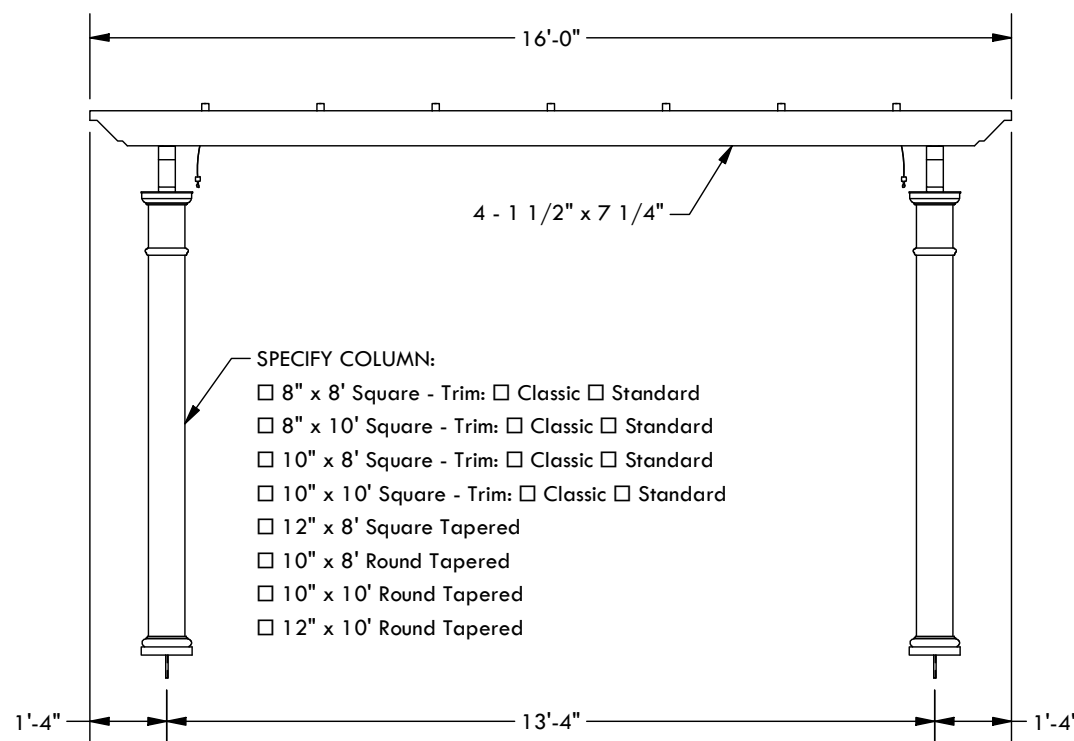

- SPECIFY BASE CONNECTION:
- CONCRETE MOUNT
  - FRAMING MOUNT

CLASSIC TRIM

STANDARD TRIM

CONCRETE MOUNT

FRAMING MOUNT

DESCRIPTION			
12' WIDE X 16' PROJECTION FREESTANDING TREX PERGOLA + SHADE TREE			
REV	BY	DESCRIPTION	DATE
1	NB	INITIAL RELEASE	3/31/2021