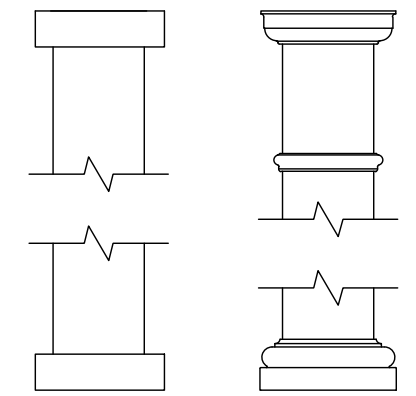

- SPECIFY FINISH - CANOPY TRACK:
- SANDSTONE
  - SEASHELL WHITE
  - GREY
  - STATUARY BRONZE
  - JET BLACK

- SPECIFY FINISH - STRUCTURE:
- UNPAINTED WHITE
  - COLORLAST: \_\_\_\_\_

SPECIFY FINISH - COLUMN: \_\_\_\_\_

- SPECIFY BASE CONNECTION:
- CONCRETE MOUNT
  - FRAMING MOUNT

CLASSIC TRIM

STANDARD TRIM

CONCRETE MOUNT

FRAMING MOUNT

DESCRIPTION			
12' WIDE X 16' PROJECTION FREESTANDING TREX PERGOLA + SHADE TREE			
REV	BY	DESCRIPTION	DATE
1	NB	INITIAL RELEASE	3/31/2021