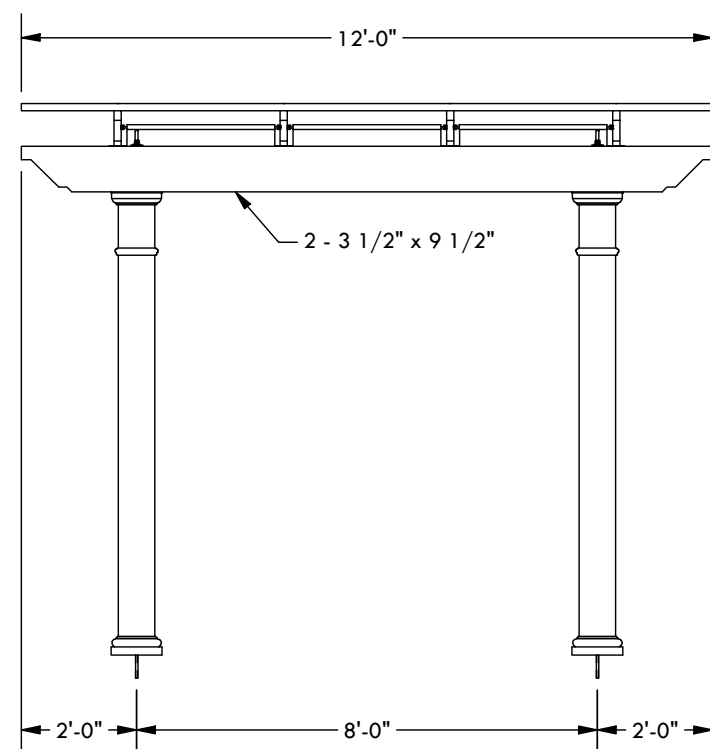

- SPECIFY BASE CONNECTION:
- CONCRETE MOUNT
  - FRAMING MOUNT

CLASSIC TRIM

STANDARD TRIM

CONCRETE MOUNT

FRAMING MOUNT

DESCRIPTION			
12' WIDE X 16' PROJECTION FREESTANDING TREX PERGOLA + SHADE TREE			
REV	BY	DESCRIPTION	DATE
1	NB	INITIAL RELEASE	3/31/2021