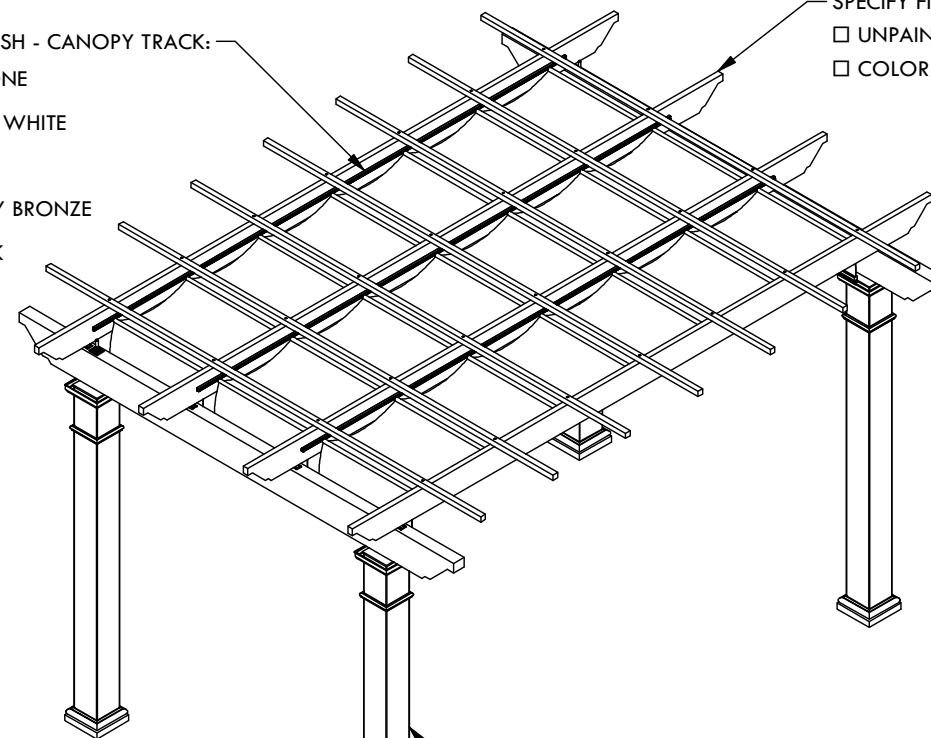

- SPECIFY FINISH - CANOPY TRACK:
- SANDSTONE
  - SEASHELL WHITE
  - GREY
  - STATUARY BRONZE
  - JET BLACK

- SPECIFY FINISH - STRUCTURE:
- UNPAINTED WHITE
  - COLORLAST: \_\_\_\_\_

SPECIFY FINISH - COLUMN: \_\_\_\_\_

- SPECIFY BASE CONNECTION:
- CONCRETE MOUNT
  - FRAMING MOUNT

CLASSIC TRIM

STANDARD TRIM

CONCRETE MOUNT

FRAMING MOUNT

DESCRIPTION			
12' WIDE X 16' PROJECTION FREESTANDING TREX PERGOLA + SHADE TREE			
REV	BY	DESCRIPTION	DATE
1	NB	INITIAL RELEASE	3/31/2021