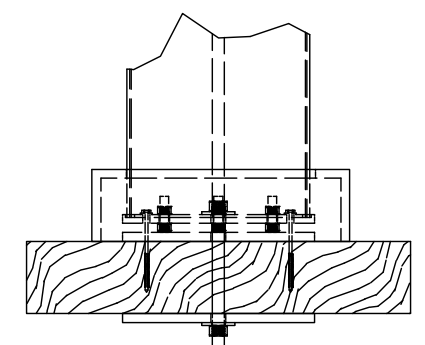

- SPECIFY BASE CONNECTION:
- CONCRETE MOUNT
  - FRAMING MOUNT

CLASSIC TRIM

STANDARD TRIM

CONCRETE MOUNT

FRAMING MOUNT

DESCRIPTION			
12' WIDE X 16' PROJECTION FREESTANDING TREX PERGOLA + SHADE TREE			
REV	BY	DESCRIPTION	DATE
1	NB	INITIAL RELEASE	3/31/2021