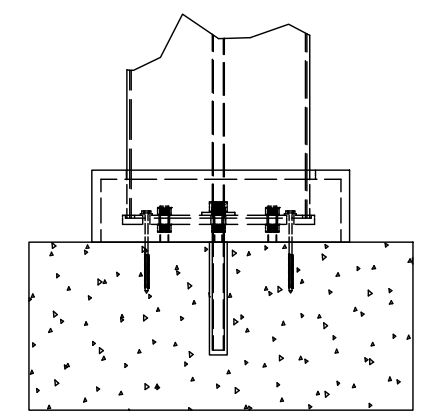

- SPECIFY FINISH - STRUCTURE:
- UNPAINTED WHITE
- COLORLAST: \_\_\_\_\_

DESCRIPTION			
<b>12' WIDE X 14' PROJECTION FREESTANDING TREX PERGOLA + SHADE TREE</b>			
REV	BY	DESCRIPTION	DATE
1	NB	INITIAL RELEASE	3/31/2021