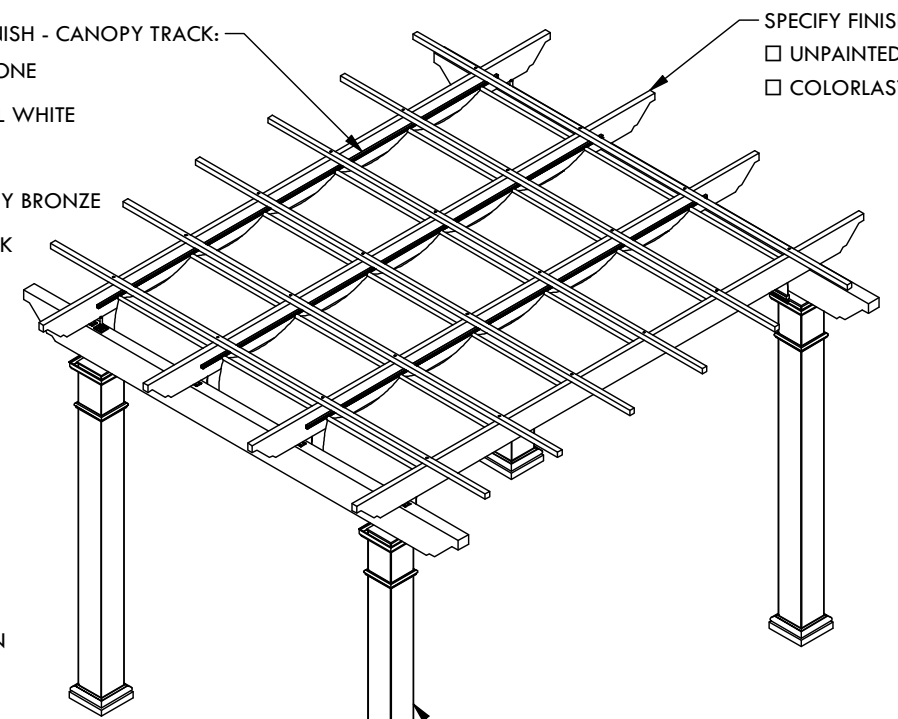

- SPECIFY FABRIC
- SOLID:  CADET GREY  AIRFLOW:  BRONZE
- LINEN TWEED  FOREST GREEN
- CINNAMON  BLACK
- BEIGE SLUB TWEED  GREY
- WHITE  WHITE
- ASH
- VERMIL
- NAVY BLUE
- FOREST GREEN
- BLACK

- SPECIFY FINISH - CANOPY TRACK:
- SANDSTONE
- SEASHELL WHITE
- GREY
- STATUARY BRONZE
- JET BLACK

- SPECIFY FINISH - STRUCTURE:
- UNPAINTED WHITE
- COLORLAST: \_\_\_\_\_

DESCRIPTION			
<b>12' WIDE X 14' PROJECTION FREESTANDING TREX PERGOLA + SHADE TREE</b>			
REV	BY	DESCRIPTION	DATE
1	NB	INITIAL RELEASE	3/31/2021