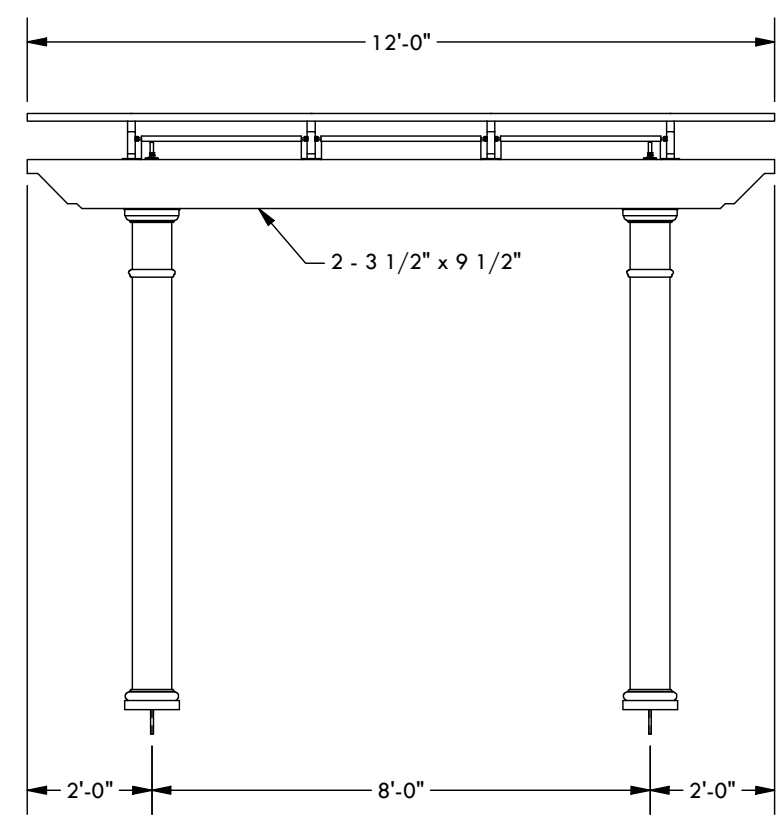

- SPECIFY FINISH - STRUCTURE:
- UNPAINTED WHITE
- COLORLAST: \_\_\_\_\_

DESCRIPTION			
<b>12' WIDE X 14' PROJECTION FREESTANDING TREX PERGOLA + SHADE TREE</b>			
REV	BY	DESCRIPTION	DATE
1	NB	INITIAL RELEASE	3/31/2021