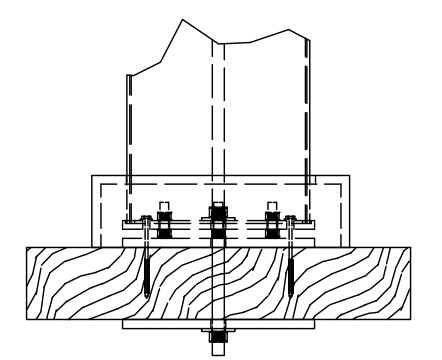

- SPECIFY FINISH - STRUCTURE:
- UNPAINTED WHITE
- COLORLAST: \_\_\_\_\_

DESCRIPTION			
<b>12' WIDE X 14' PROJECTION FREESTANDING TREX PERGOLA + SHADE TREE</b>			
REV	BY	DESCRIPTION	DATE
1	NB	INITIAL RELEASE	3/31/2021