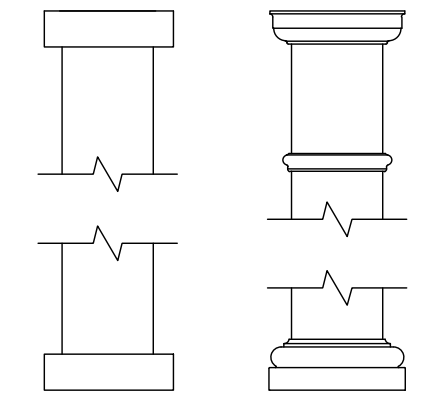

- SPECIFY FINISH - STRUCTURE:
- UNPAINTED WHITE
- COLORLAST: \_\_\_\_\_

DESCRIPTION			
<b>12' WIDE X 14' PROJECTION FREESTANDING TREX PERGOLA + SHADE TREE</b>			
REV	BY	DESCRIPTION	DATE
1	NB	INITIAL RELEASE	3/31/2021