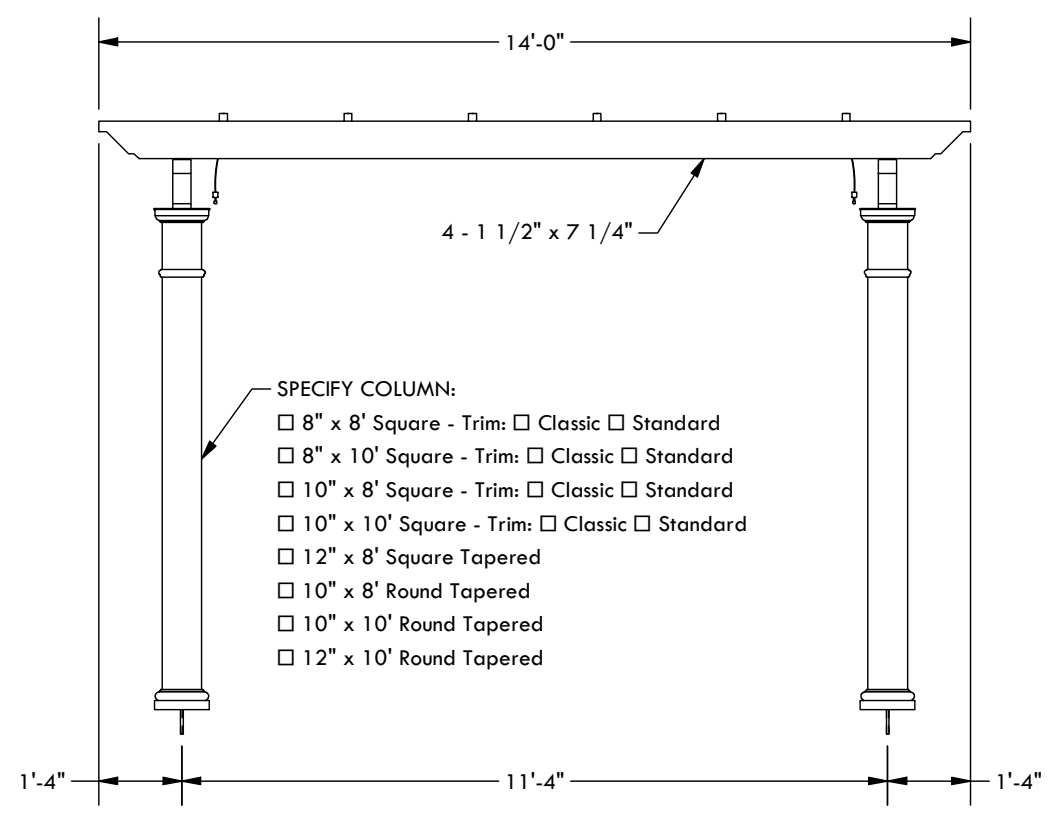

- SPECIFY FINISH - STRUCTURE:
- UNPAINTED WHITE
- COLORLAST: \_\_\_\_\_

DESCRIPTION			
<b>12' WIDE X 14' PROJECTION FREESTANDING TREX PERGOLA + SHADE TREE</b>			
REV	BY	DESCRIPTION	DATE
1	NB	INITIAL RELEASE	3/31/2021