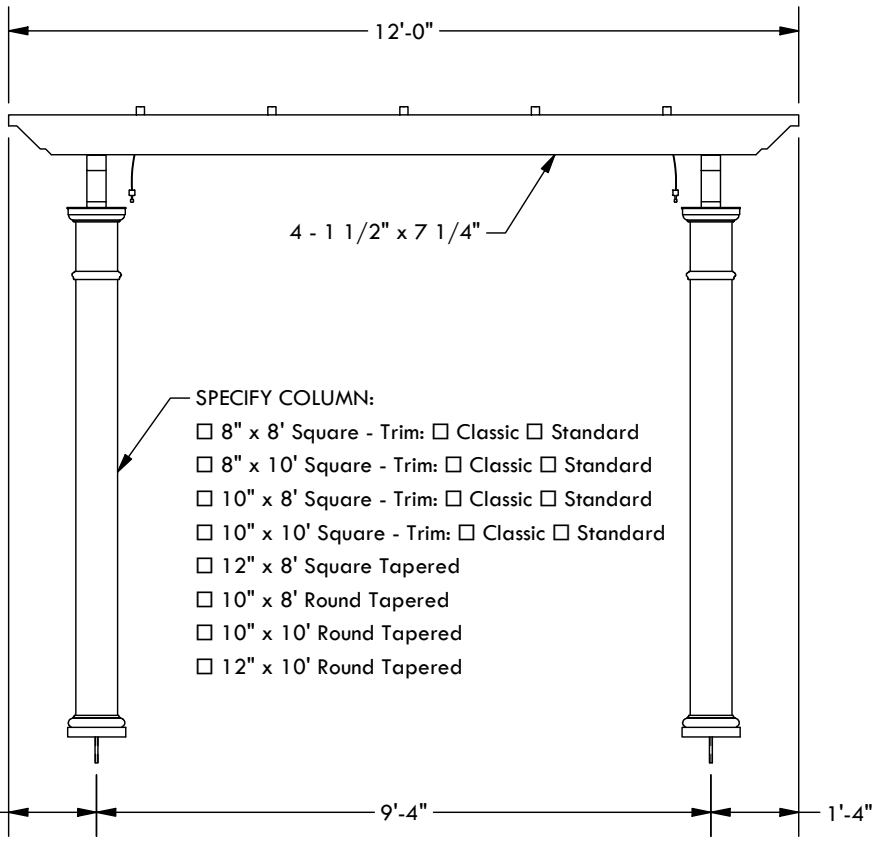

- SPECIFY FINISH - STRUCTURE:
- UNPAINTED WHITE
- COLORLAST: _____

SPECIFY FINISH - COLUMN: _____

- SPECIFY BASE CONNECTION:
- CONCRETE MOUNT
- FRAMING MOUNT

DESCRIPTION			
12' WIDE X 12' PROJECTION FREESTANDING TREX PERGOLA + SHADETREE			
REV	BY	DESCRIPTION	DATE
	NB	INITIAL RELEASE	02/20/23