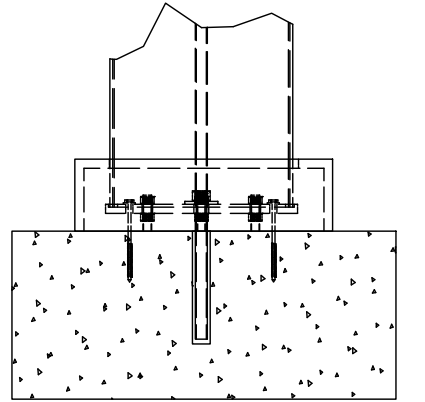

- SPECIFY FINISH - STRUCTURE:
- UNPAINTED WHITE
- COLORLAST: _____

SPECIFY FINISH - COLUMN: _____

- SPECIFY BASE CONNECTION:
- CONCRETE MOUNT
- FRAMING MOUNT

DESCRIPTION			
12' WIDE X 12' PROJECTION FREESTANDING TREX PERGOLA + SHADETREE			
REV	BY	DESCRIPTION	DATE
	NB	INITIAL RELEASE	02/20/23