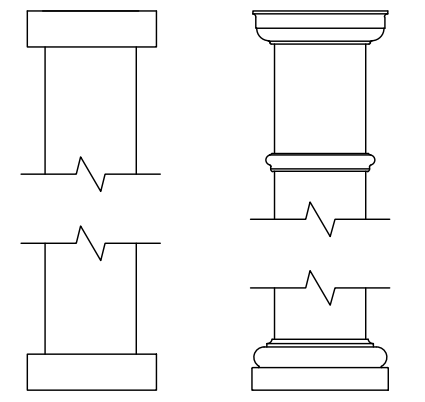

- SPECIFY FINISH - STRUCTURE:
- UNPAINTED WHITE
- COLORLAST: _____

SPECIFY FINISH - COLUMN: _____

- SPECIFY BASE CONNECTION:
- CONCRETE MOUNT
- FRAMING MOUNT

DESCRIPTION			
12' WIDE X 12' PROJECTION FREESTANDING TREX PERGOLA + SHADETREE			
REV	BY	DESCRIPTION	DATE
	NB	INITIAL RELEASE	02/20/23