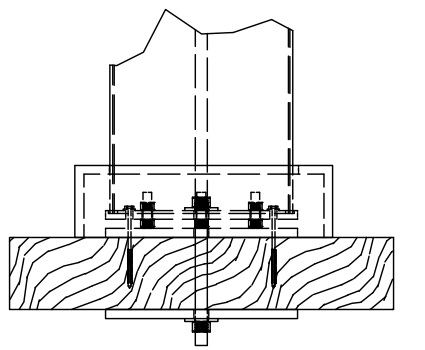

- SPECIFY FINISH - STRUCTURE:
- UNPAINTED WHITE
- COLORLAST: _____

SPECIFY FINISH - COLUMN: _____

- SPECIFY BASE CONNECTION:
- CONCRETE MOUNT
- FRAMING MOUNT

DESCRIPTION			
12' WIDE X 12' PROJECTION FREESTANDING TREX PERGOLA + SHADETREE			
REV	BY	DESCRIPTION	DATE
	NB	INITIAL RELEASE	02/20/23