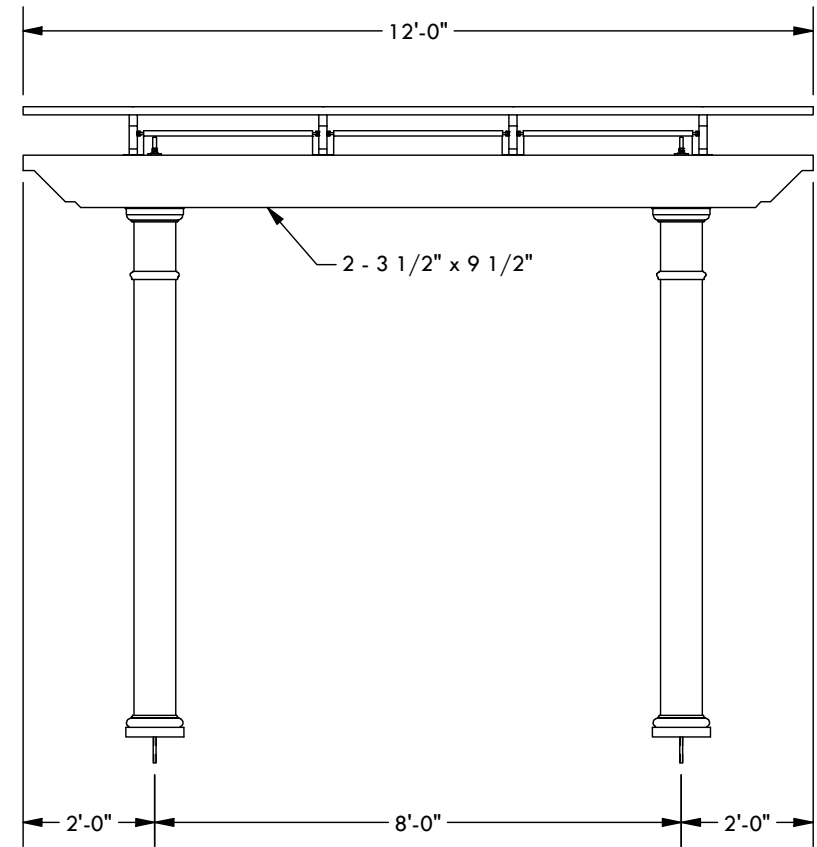

- SPECIFY FINISH - STRUCTURE:
- UNPAINTED WHITE
- COLORLAST: _____

SPECIFY FINISH - COLUMN: _____

- SPECIFY BASE CONNECTION:
- CONCRETE MOUNT
- FRAMING MOUNT

DESCRIPTION			
12' WIDE X 12' PROJECTION FREESTANDING TREX PERGOLA + SHADETREE			
REV	BY	DESCRIPTION	DATE
	NB	INITIAL RELEASE	02/20/23