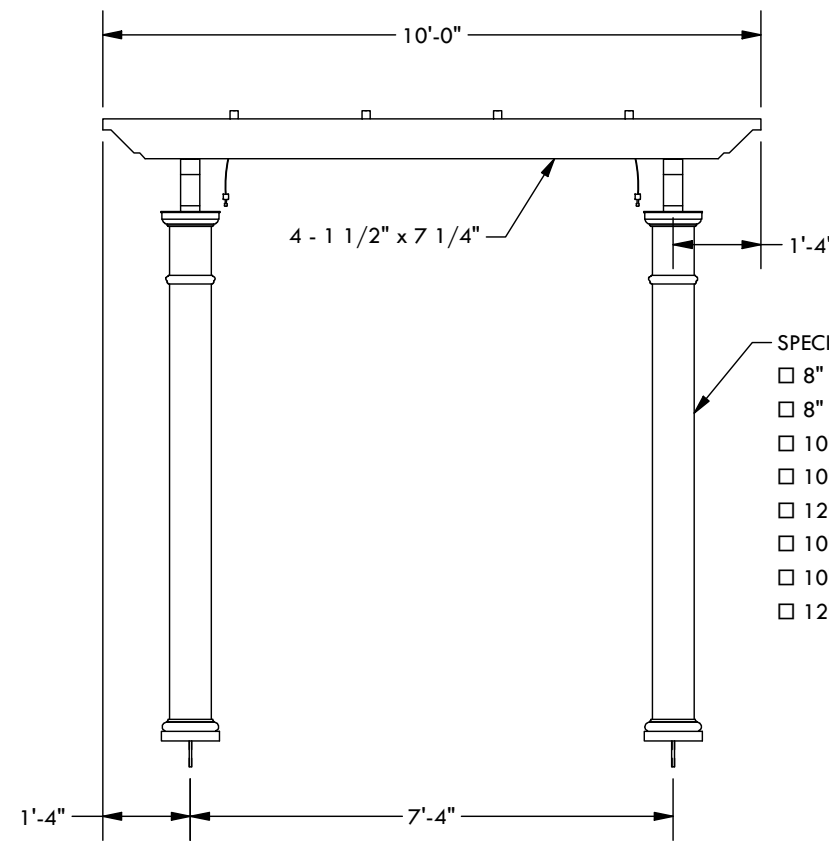

FRAMING MOUNT

SPECIFY COLUMN:

□ 8" x 8' Square - Trim: □ Classic □ Standard

□ 8" x 10' Square - Trim: □ Classic □ Standard

□ 10" x 8' Square - Trim: □ Classic □ Standard

□ 10" x 10' Square - Trim: □ Classic □ Standard

□ 12" x 8' Square Tapered

□ 10" x 8' Round Tapered

□ 10" x 10' Round Tapered

□ 12" x 10' Round Tapered

DESCRIPTION			
12' WIDE X 10' PROJECTION FREESTANDING TREX PERGOLA + SHADE TREE			
REV	BY	DESCRIPTION	DATE
	NB	INITIAL RELEASE	2/20/2023