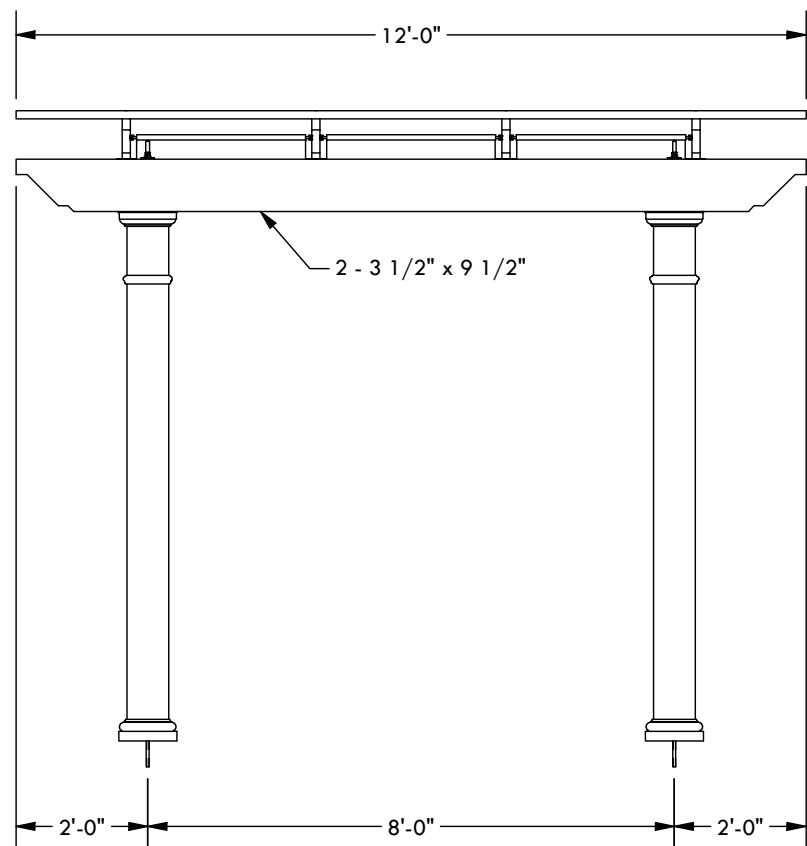

FRAMING MOUNT

SPECIFY COLUMN:

□ 8" x 8' Square - Trim: □ Classic □ Standard

□ 8" x 10' Square - Trim: □ Classic □ Standard

□ 10" x 8' Square - Trim: □ Classic □ Standard

□ 10" x 10' Square - Trim: □ Classic □ Standard

□ 12" x 8' Square Tapered

□ 10" x 8' Round Tapered

□ 10" x 10' Round Tapered

□ 12" x 10' Round Tapered

DESCRIPTION			
12' WIDE X 10' PROJECTION FREESTANDING TREX PERGOLA + SHADE TREE			
REV	BY	DESCRIPTION	DATE
	NB	INITIAL RELEASE	2/20/2023