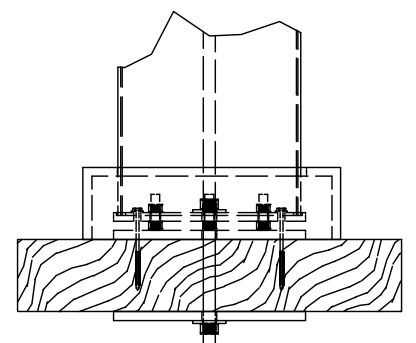

□ COLORLAST: _____

SPECIFY FINISH - COLUMN: _____

SPECIFY BASE CONNECTION:

□ CONCRETE MOUNT

□ FRAMING MOUNT

CLASSIC TRIM

STANDARD TRIM

CONCRETE MOUNT

FRAMING MOUNT

SPECIFY COLUMN:

□ 8" x 8' Square - Trim: □ Classic □ Standard

□ 8" x 10' Square - Trim: □ Classic □ Standard

□ 10" x 8' Square - Trim: □ Classic □ Standard

□ 10" x 10' Square - Trim: □ Classic □ Standard

□ 12" x 8' Square Tapered

□ 10" x 8' Round Tapered

□ 10" x 10' Round Tapered

□ 12" x 10' Round Tapered

DESCRIPTION			
12' WIDE X 10' PROJECTION FREESTANDING TREX PERGOLA + SHADE TREE			
REV	BY	DESCRIPTION	DATE
	NB	INITIAL RELEASE	2/20/2023