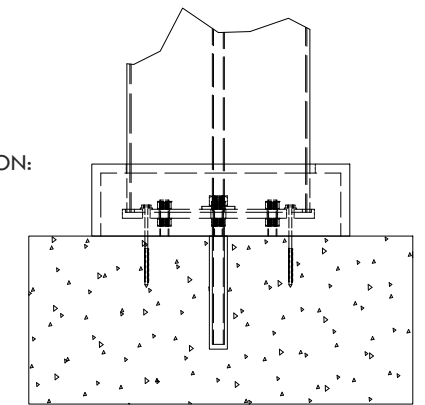

CLASSIC TRIM      STANDARD TRIM

CONCRETE MOUNT

FRAMING MOUNT

1'-6 1/4"      1'-10 1/4"      11 7/8"      1'-1 1/4"

LED LIGHTING (8)

- SPECIFY COLUMN:
- 8" x 8' Square - Trim:  Classic  Standard
  - 8" x 10' Square - Trim:  Classic  Standard
  - 10" x 8' Square - Trim:  Classic  Standard
  - 10" x 10' Square - Trim:  Classic  Standard
  - 12" x 8' Square Tapered
  - 10" x 8' Round Tapered
  - 10" x 10' Round Tapered
  - 12" x 10' Round Tapered

© 2021 Structureworks

DESCRIPTION			
<b>16' WIDE X 16' PROJECTION FREESTANDING TREX PERGOLA</b>			
REV	BY	DESCRIPTION	DATE
1	NB	INITIAL RELEASE	03/24/21

**Trex® Pergola™**

www.trexpergola.com 888.908.4965