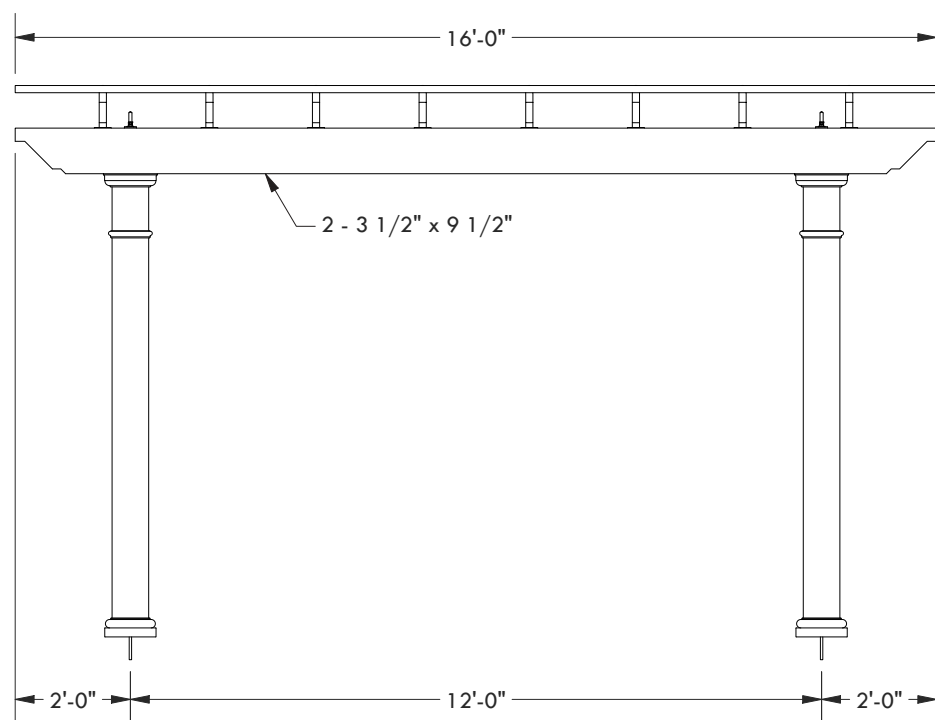

CLASSIC TRIM      STANDARD TRIM

CONCRETE MOUNT

FRAMING MOUNT

1'-6 1/4"      1'-10 1/4"      11 7/8"      1'-1 1/4"

LED LIGHTING (8)

- SPECIFY COLUMN:
- 8" x 8' Square - Trim:  Classic  Standard
  - 8" x 10' Square - Trim:  Classic  Standard
  - 10" x 8' Square - Trim:  Classic  Standard
  - 10" x 10' Square - Trim:  Classic  Standard
  - 12" x 8' Square Tapered
  - 10" x 8' Round Tapered
  - 10" x 10' Round Tapered
  - 12" x 10' Round Tapered

© 2021 Structureworks

DESCRIPTION			
<b>16' WIDE X 16' PROJECTION FREESTANDING TREX PERGOLA</b>			
REV	BY	DESCRIPTION	DATE
1	NB	INITIAL RELEASE	03/24/21

**Trex® Pergola™**

www.trexpergola.com 888.908.4965