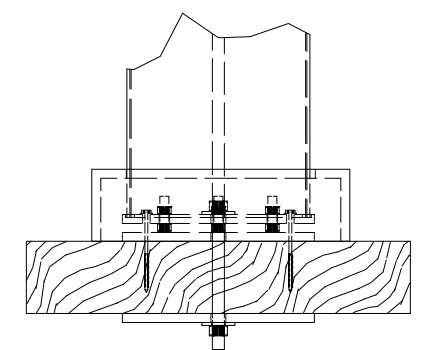

CLASSIC TRIM      STANDARD TRIM

CONCRETE MOUNT

FRAMING MOUNT

1'-6 1/4"      1'-10 1/4"      11 7/8"      1'-1 1/4"

LED LIGHTING (8)

- SPECIFY COLUMN:
- 8" x 8' Square - Trim:  Classic  Standard
  - 8" x 10' Square - Trim:  Classic  Standard
  - 10" x 8' Square - Trim:  Classic  Standard
  - 10" x 10' Square - Trim:  Classic  Standard
  - 12" x 8' Square Tapered
  - 10" x 8' Round Tapered
  - 10" x 10' Round Tapered
  - 12" x 10' Round Tapered

© 2021 Structureworks

DESCRIPTION			
<b>16' WIDE X 16' PROJECTION FREESTANDING TREX PERGOLA</b>			
REV	BY	DESCRIPTION	DATE
1	NB	INITIAL RELEASE	03/24/21

**Trex® Pergola™**

www.trexpergola.com 888.908.4965