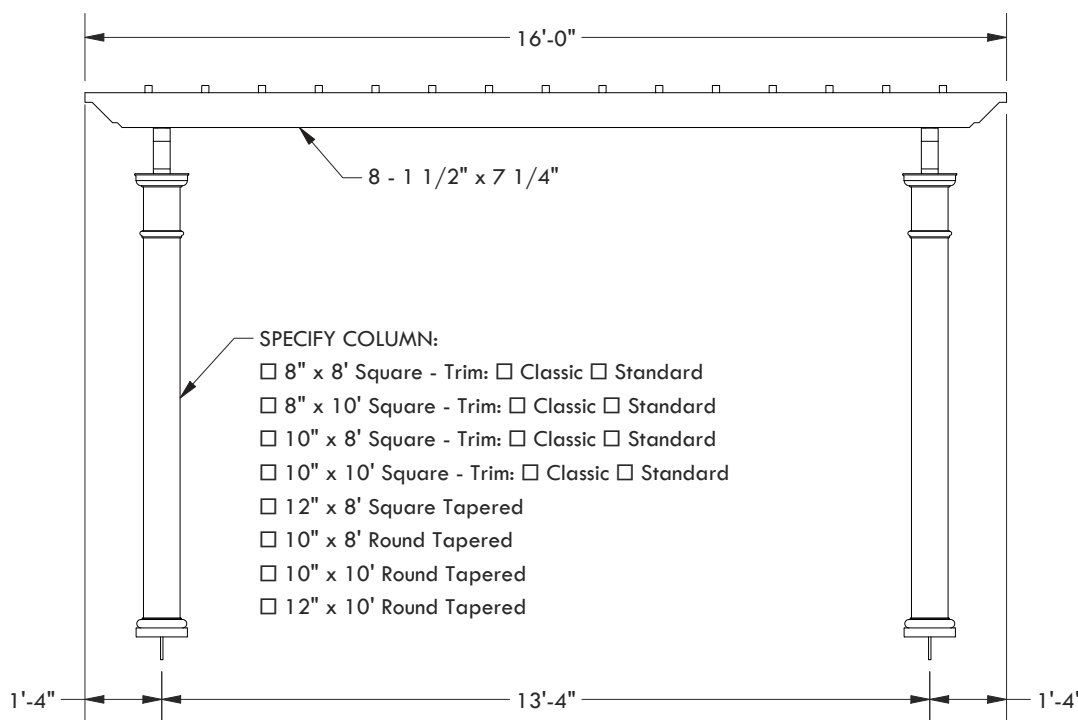

CLASSIC TRIM      STANDARD TRIM

CONCRETE MOUNT

FRAMING MOUNT

1'-6 1/4"      1'-10 1/4"      11 7/8"      1'-1 1/4"

LED LIGHTING (8)

- SPECIFY COLUMN:
- 8" x 8' Square - Trim:  Classic  Standard
  - 8" x 10' Square - Trim:  Classic  Standard
  - 10" x 8' Square - Trim:  Classic  Standard
  - 10" x 10' Square - Trim:  Classic  Standard
  - 12" x 8' Square Tapered
  - 10" x 8' Round Tapered
  - 10" x 10' Round Tapered
  - 12" x 10' Round Tapered

© 2021 Structureworks

DESCRIPTION			
<b>16' WIDE X 16' PROJECTION FREESTANDING TREX PERGOLA</b>			
REV	BY	DESCRIPTION	DATE
1	NB	INITIAL RELEASE	03/24/21

**Trex® Pergola™**

www.trexpergola.com 888.908.4965