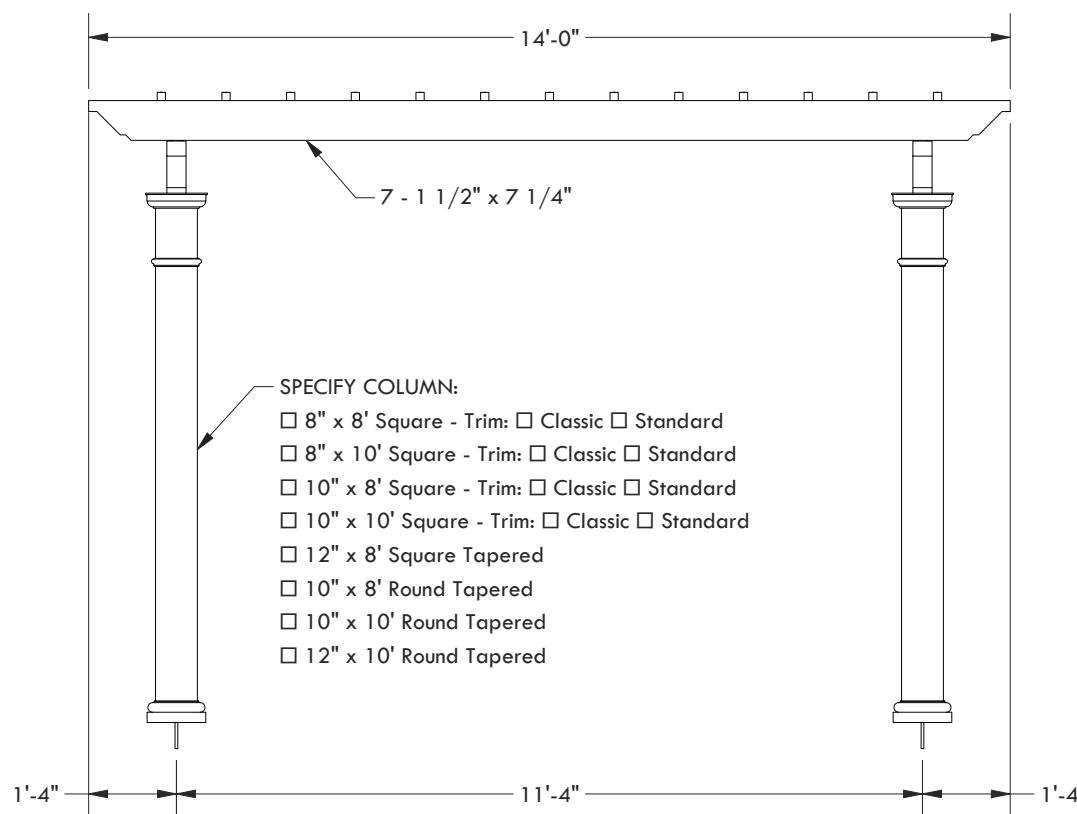

CLASSIC TRIM STANDARD TRIM

CONCRETE MOUNT

FRAMING MOUNT

- SPECIFY COLUMN:
- 8" x 8' Square - Trim: Classic Standard
 - 8" x 10' Square - Trim: Classic Standard
 - 10" x 8' Square - Trim: Classic Standard
 - 10" x 10' Square - Trim: Classic Standard
 - 12" x 8' Square Tapered
 - 10" x 8' Round Tapered
 - 10" x 10' Round Tapered
 - 12" x 10' Round Tapered

© 2021 Structureworks

DESCRIPTION			
14' WIDE X 14' PROJECTION FREESTANDING TREX PERGOLA			
REV	BY	DESCRIPTION	DATE
1	NB	INITIAL RELEASE	03/24/21

Trex® Pergola™
www.trexpergola.com 888.908.4965