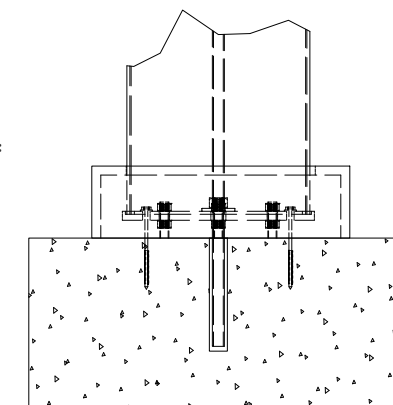

CLASSIC TRIM STANDARD TRIM

CONCRETE MOUNT

FRAMING MOUNT

- SPECIFY COLUMN:
- 8" x 8' Square - Trim: Classic Standard
 - 8" x 10' Square - Trim: Classic Standard
 - 10" x 8' Square - Trim: Classic Standard
 - 10" x 10' Square - Trim: Classic Standard
 - 12" x 8' Square Tapered
 - 10" x 8' Round Tapered
 - 10" x 10' Round Tapered
 - 12" x 10' Round Tapered

© 2021 Structureworks

DESCRIPTION			
14' WIDE X 14' PROJECTION FREESTANDING TREX PERGOLA			
REV	BY	DESCRIPTION	DATE
1	NB	INITIAL RELEASE	03/24/21

Trex® Pergola™
www.trexpergola.com 888.908.4965