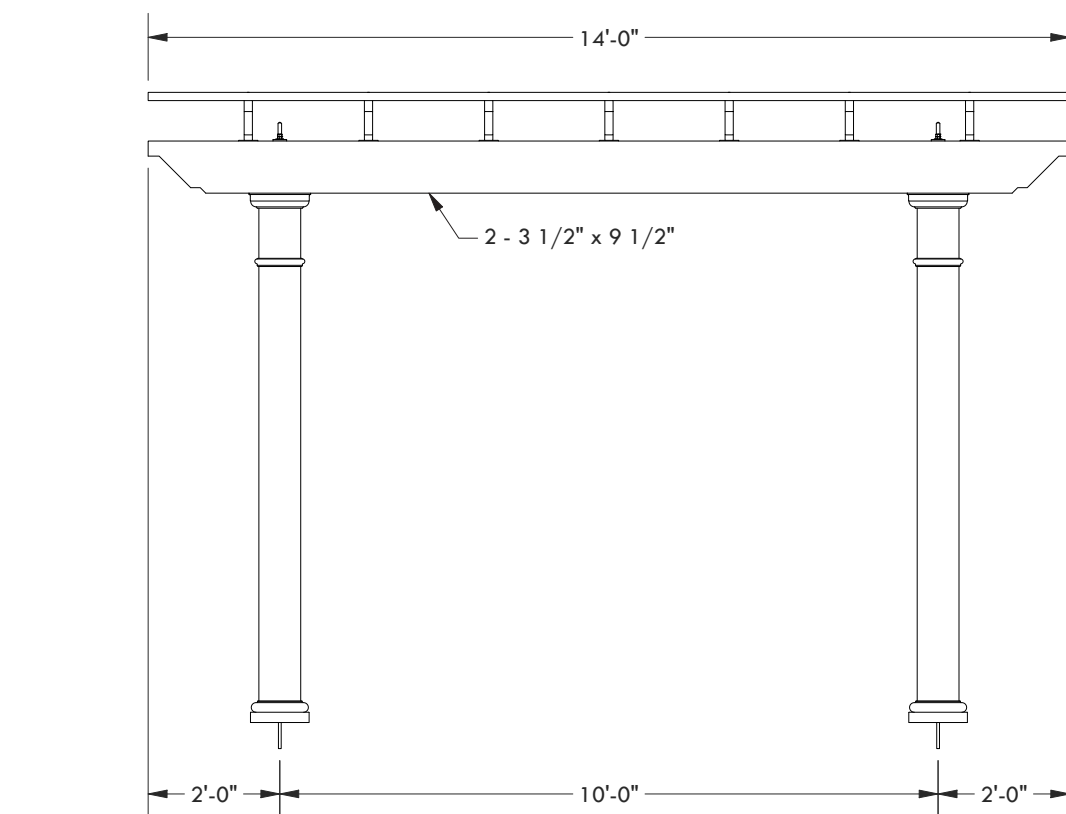

CLASSIC TRIM STANDARD TRIM

CONCRETE MOUNT

FRAMING MOUNT

- SPECIFY COLUMN:
- 8" x 8' Square - Trim: Classic Standard
 - 8" x 10' Square - Trim: Classic Standard
 - 10" x 8' Square - Trim: Classic Standard
 - 10" x 10' Square - Trim: Classic Standard
 - 12" x 8' Square Tapered
 - 10" x 8' Round Tapered
 - 10" x 10' Round Tapered
 - 12" x 10' Round Tapered

© 2021 Structureworks

DESCRIPTION			
14' WIDE X 14' PROJECTION FREESTANDING TREX PERGOLA			
REV	BY	DESCRIPTION	DATE
1	NB	INITIAL RELEASE	03/24/21

Trex® Pergola™
www.trexpergola.com 888.908.4965