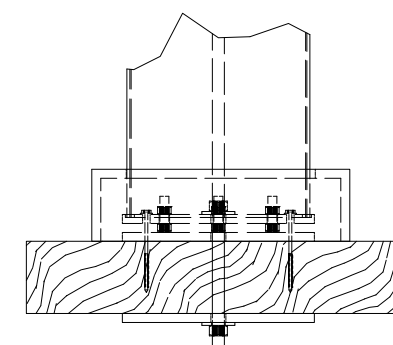

CLASSIC TRIM STANDARD TRIM

CONCRETE MOUNT

FRAMING MOUNT

- SPECIFY COLUMN:
- 8" x 8' Square - Trim: Classic Standard
 - 8" x 10' Square - Trim: Classic Standard
 - 10" x 8' Square - Trim: Classic Standard
 - 10" x 10' Square - Trim: Classic Standard
 - 12" x 8' Square Tapered
 - 10" x 8' Round Tapered
 - 10" x 10' Round Tapered
 - 12" x 10' Round Tapered

© 2021 Structureworks

DESCRIPTION			
14' WIDE X 14' PROJECTION FREESTANDING TREX PERGOLA			
REV	BY	DESCRIPTION	DATE
1	NB	INITIAL RELEASE	03/24/21

Trex® Pergola™
www.trexpergola.com 888.908.4965